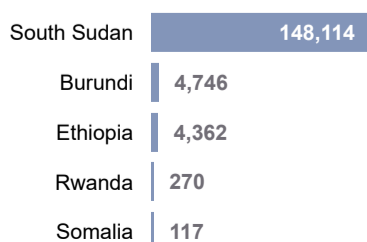

2.0M
Internally Displaced in South Sudan

463K
Refugees hosted in South Sudan

148K
Refugee returnees in 2024

Ethiopia Situation

150K
Ethiopian Refugees

3.5M
Internally Displaced in Ethiopia

965K
Refugees hosted in Ethiopia

4K
Refugee returnees in 2024

Somalia Situation

851K*
Somali Refugees

3.9M
Internally Displaced in Somalia

39K
Refugees hosted in Somalia

117
Refugee returnees in 2024

*Yemen figure as of Nov 2023

Burundi Situation

326K
Burundi Refugees

80K
Internally Displaced in Burundi

89K
Refugees hosted in Burundi

5K
Refugee returnees in 2024

Refugees and Asylum seekers by CoA

Total IDPs by host country

Stateless Persons by host country

Refugee Returnees in 2024

Total Refugees, Asylum- Seekers, Refugees Returnees and IDPs in the EHAGL Region

The boundaries and names shown and the designations used on this map do not imply official endorsement or acceptance by the United Nations