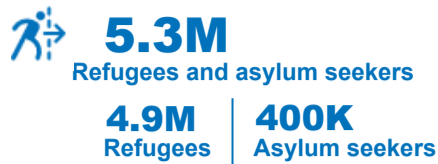

Key Population Statistics

Sudan Situation

1.3M
Sudanese Refugees
Post 15 Apr 2023

9.1M
Internally Displaced in Sudan

918K
Refugees hosted in Sudan

0
Refugee returnees in 2024

South Sudan Situation

2.3M
South Sudanese Refugees

2.0M
Internally Displaced in South Sudan

463K
Refugees hosted in South Sudan

148K
Refugee returnees in 2024

Ethiopia Situation

150K
Ethiopian Refugees

3.5M
Internally Displaced in Ethiopia

965K
Refugees hosted in Ethiopia