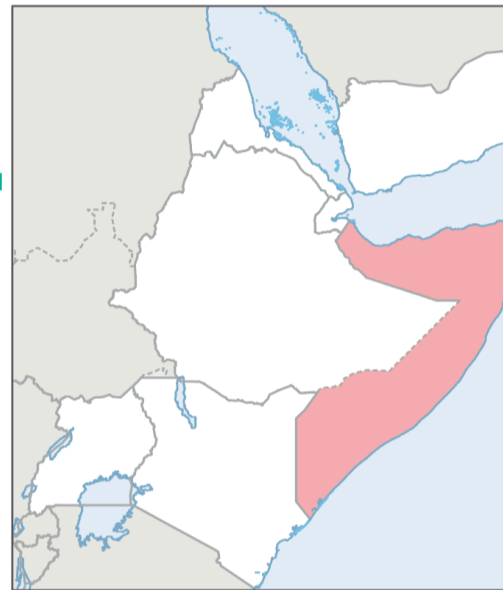

Key Population Statistics

Sudan Situation

1.3M
Sudanese Refugees
Post 15 Apr 2023

9.1M
Internally Displaced in Sudan

918K
Refugees hosted in Sudan

0
Refugee returnees in 2024

South Sudan Situation

2.3M
South Sudanese Refugees

2.0M
Internally Displaced in South Sudan

463K
Refugees hosted in South Sudan

148K
Refugee returnees in 2024

Ethiopia Situation

150K
Ethiopian Refugees

3.5M
Internally Displaced in Ethiopia

965K
Refugees hosted in Ethiopia

4K
Refugee returnees in 2024

Somalia Situation

851K*
Somali Refugees

3.9M
Internally Displaced in Somalia

39K
Refugees hosted in Somalia

117
Refugee returnees in 2024

*Yemen figure as of Nov 2023

Burundi Situation

Refugee Returnees in 2024

Total Refugees, Asylum- Seekers, Refugees Returnees and IDPs in the EHAGL Region

The boundaries and names shown and the designations used on this map do not imply official endorsement or acceptance by the United Nations