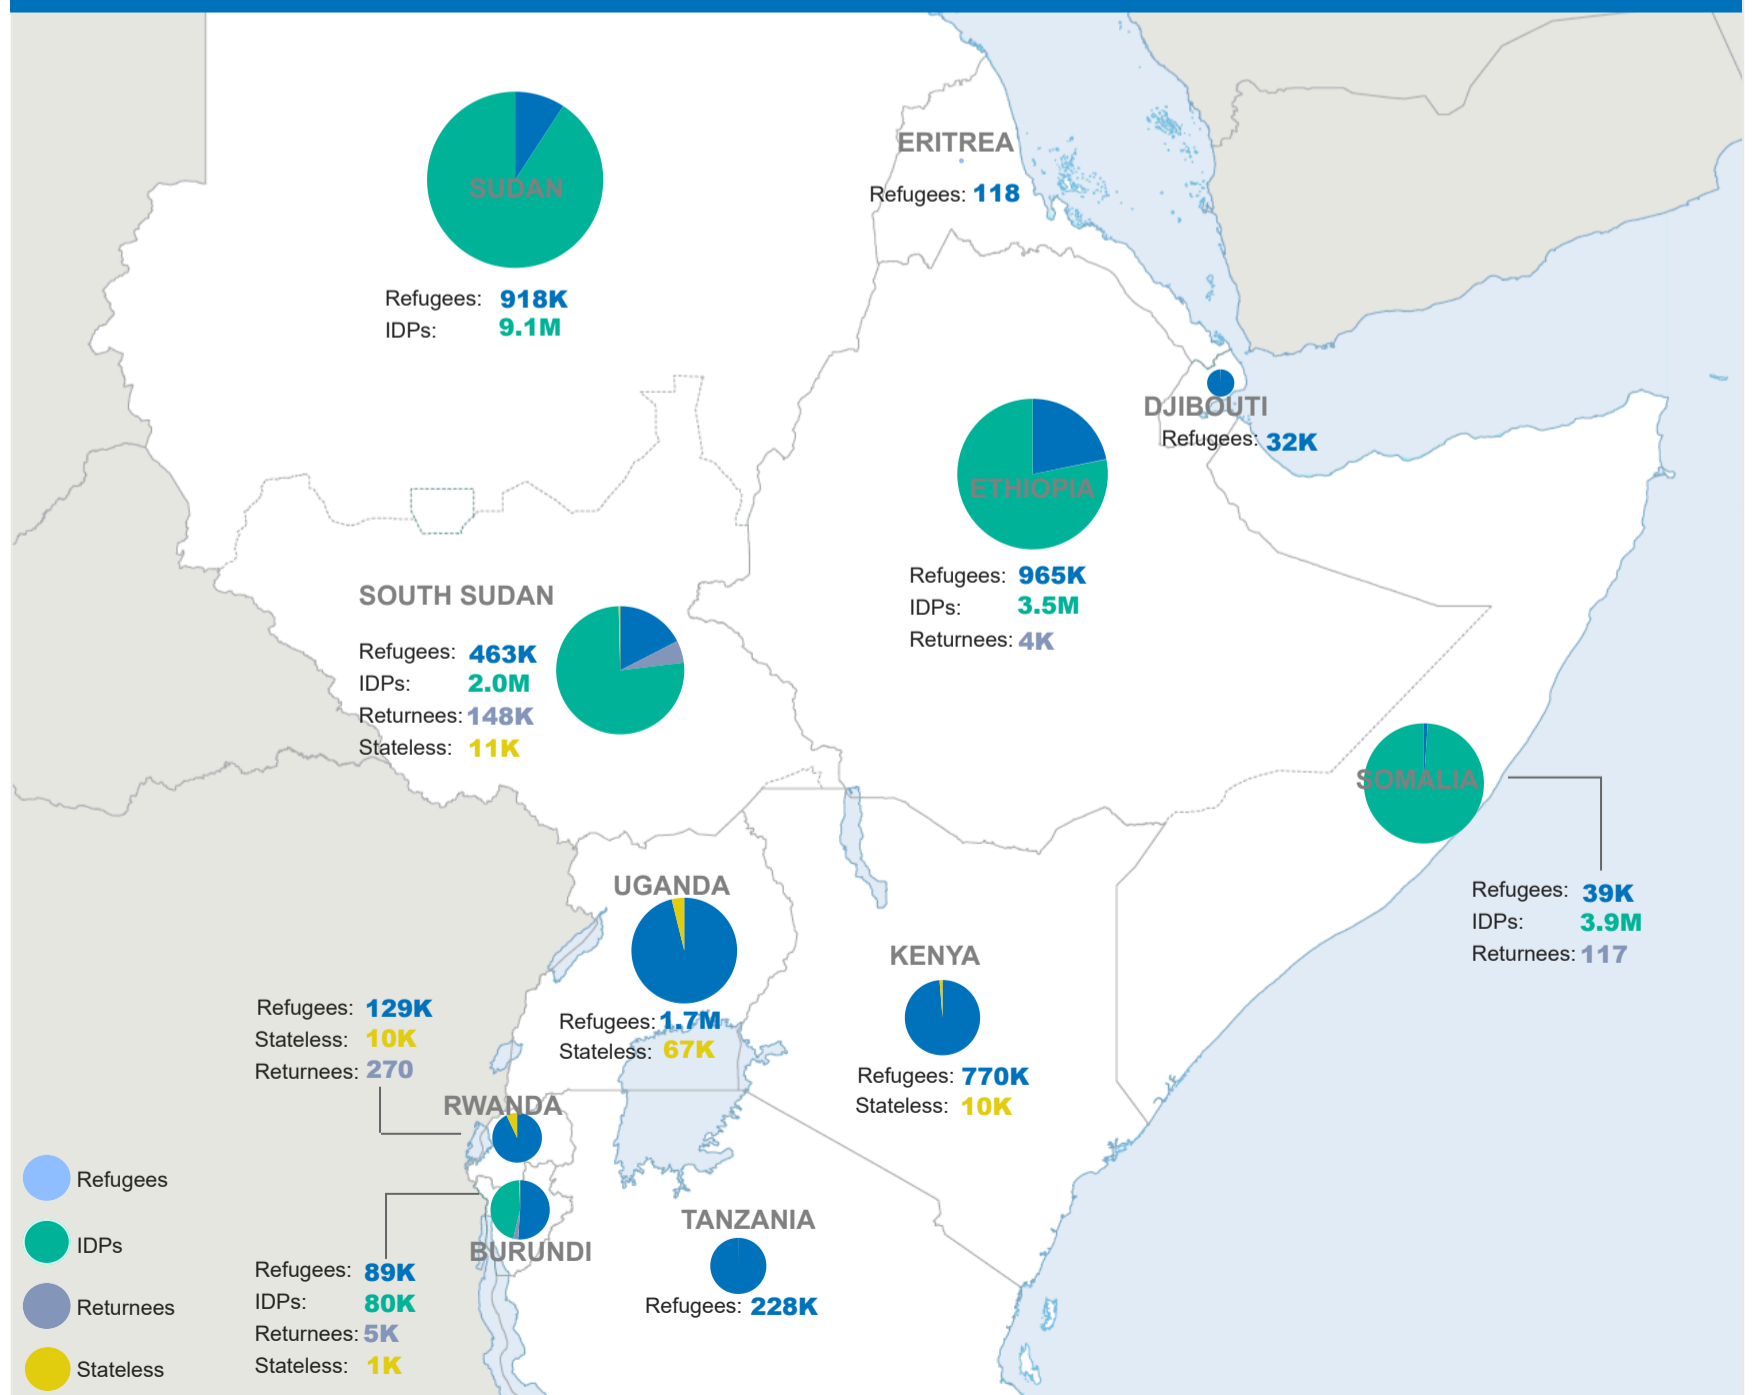

The boundaries and names shown and the designations used on this map do not imply official endorsement or acceptance by the United Nations