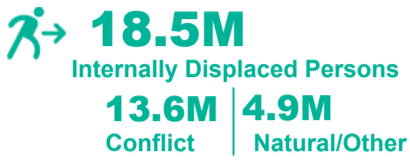

Key Population Statistics

Sudan Situation

1.3M
Sudanese Refugees
Post 15 Apr 2023

9.1M
Internally Displaced in Sudan

918K
Refugees hosted in Sudan

0
Refugee returnees in 2024

South Sudan Situation

2.3M
South Sudanese Refugees

2.0M
Internally Displaced in South Sudan

463K
Refugees hosted in South Sudan

148K
Refugee returnees in 2024

Ethiopia Situation

150K
Ethiopian Refugees

3.5M
Internally Displaced in Ethiopia

965K
Refugees hosted in Ethiopia