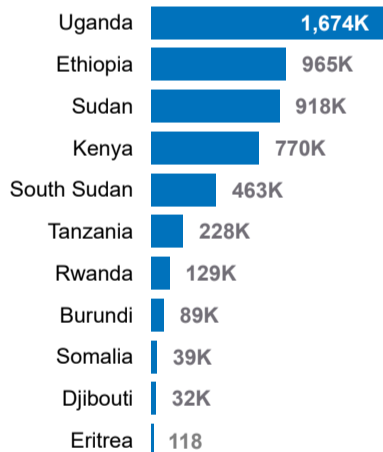

Key Population Statistics

Sudan Situation

1.3M
Sudanese Refugees
Post 15 Apr 2023

9.1M
Internally Displaced in Sudan

918K
Refugees hosted in Sudan

0
Refugee returnees in 2024

South Sudan Situation

2.3M
South Sudanese Refugees

2.0M
Internally Displaced in South Sudan

463K
Refugees hosted in South Sudan

148K
Refugee returnees in 2024

Ethiopia Situation

150K
Ethiopian Refugees

3.5M
Internally Displaced in Ethiopia

965K
Refugees hosted in Ethiopia

4K
Refugee returnees in 2024

Somalia Situation

851K*
Somali Refugees

3.9M
Internally Displaced in Somalia

39K
Refugees hosted in Somalia

117
Refugee returnees in 2024

*Yemen figure as of Nov 2023

Burundi Situation

326K
Burundi Refugees

80K
Internally Displaced in Burundi

89K
Refugees hosted in Burundi

5K
Refugee returnees in 2024

Refugees and Asylum seekers by CoA

Total IDPs by host country

Stateless Persons by host country