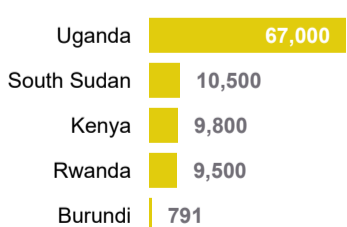

2.0M
Internally Displaced in South Sudan

463K
Refugees hosted in South Sudan

148K
Refugee returnees in 2024

Ethiopia Situation

150K
Ethiopian Refugees

3.5M
Internally Displaced in Ethiopia

965K
Refugees hosted in Ethiopia

4K
Refugee returnees in 2024

Somalia Situation

851K*
Somali Refugees

3.9M
Internally Displaced in Somalia

39K
Refugees hosted in Somalia

117
Refugee returnees in 2024

*Yemen figure as of Nov 2023

Burundi Situation

326K
Burundi Refugees

80K
Internally Displaced in Burundi

89K
Refugees hosted in Burundi

5K
Refugee returnees in 2024

Refugees and Asylum seekers by CoA

Total IDPs by host country

Stateless Persons by host country

Refugee Returnees in 2024

Total Refugees, Asylum- Seekers, Refugees Returnees and IDPs in the EHAGL Region

The boundaries and names shown and the designations used on this map do not imply official endorsement or acceptance by the United Nations