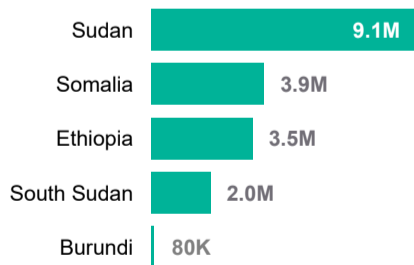

2.0M
Internally Displaced in South Sudan

463K
Refugees hosted in South Sudan

148K
Refugee returnees in 2024

Ethiopia Situation

150K
Ethiopian Refugees

3.5M
Internally Displaced in Ethiopia

965K
Refugees hosted in Ethiopia

4K
Refugee returnees in 2024

Somalia Situation

851K*
Somali Refugees

3.9M
Internally Displaced in Somalia

39K
Refugees hosted in Somalia

117
Refugee returnees in 2024

*Yemen figure as of Nov 2023

Burundi Situation

326K
Burundi Refugees

80K
Internally Displaced in Burundi

89K
Refugees hosted in Burundi

5K
Refugee returnees in 2024

Refugees and Asylum seekers by CoA

Total IDPs by host country

Stateless Persons by host country