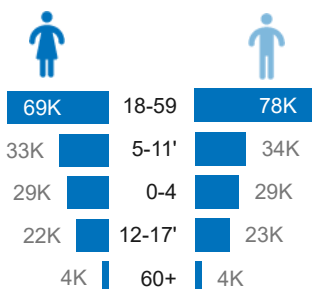

325K
Burundi Refugees and Asylum seekers in neighbouring countries

80K
Internally Displaced Persons

8K
Conflict induced IDPs

72K
Natural disaster IDPs

7,805
Returnees in 2024

89K
Refugees and Asylum Seekers in Burundi

Key Statistics (Burundi Refugees and Asylum seekers)

Burundian Refugees by CoA

Age Gender breakdown

Burundi Returnees in 2024

Burundians displaced into neighbouring countries