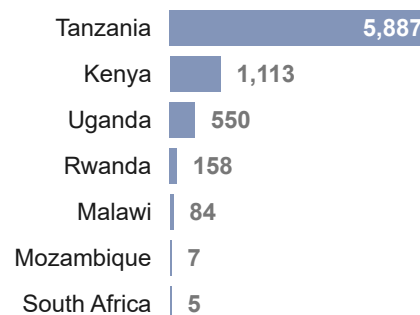

325K
Burundi Refugees and Asylum seekers in neighbouring countries

80K
Internally Displaced Persons

8K
Conflict induced IDPs

72K
Natural disaster IDPs

7,805
Returnees in 2024

89K
Refugees and Asylum Seekers in Burundi

Key Statistics (Burundi Refugees and Asylum seekers)

Burundian Refugees by CoA

Age Gender breakdown

Burundi Returnees in 2024

Burundians displaced into neighbouring countries