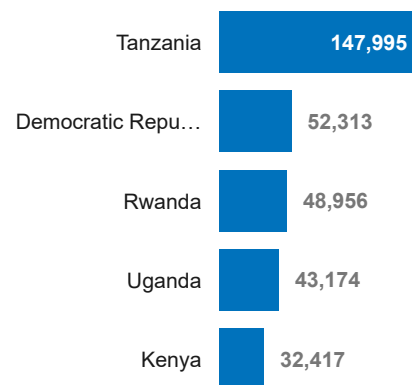

Burundian Refugees by CoA