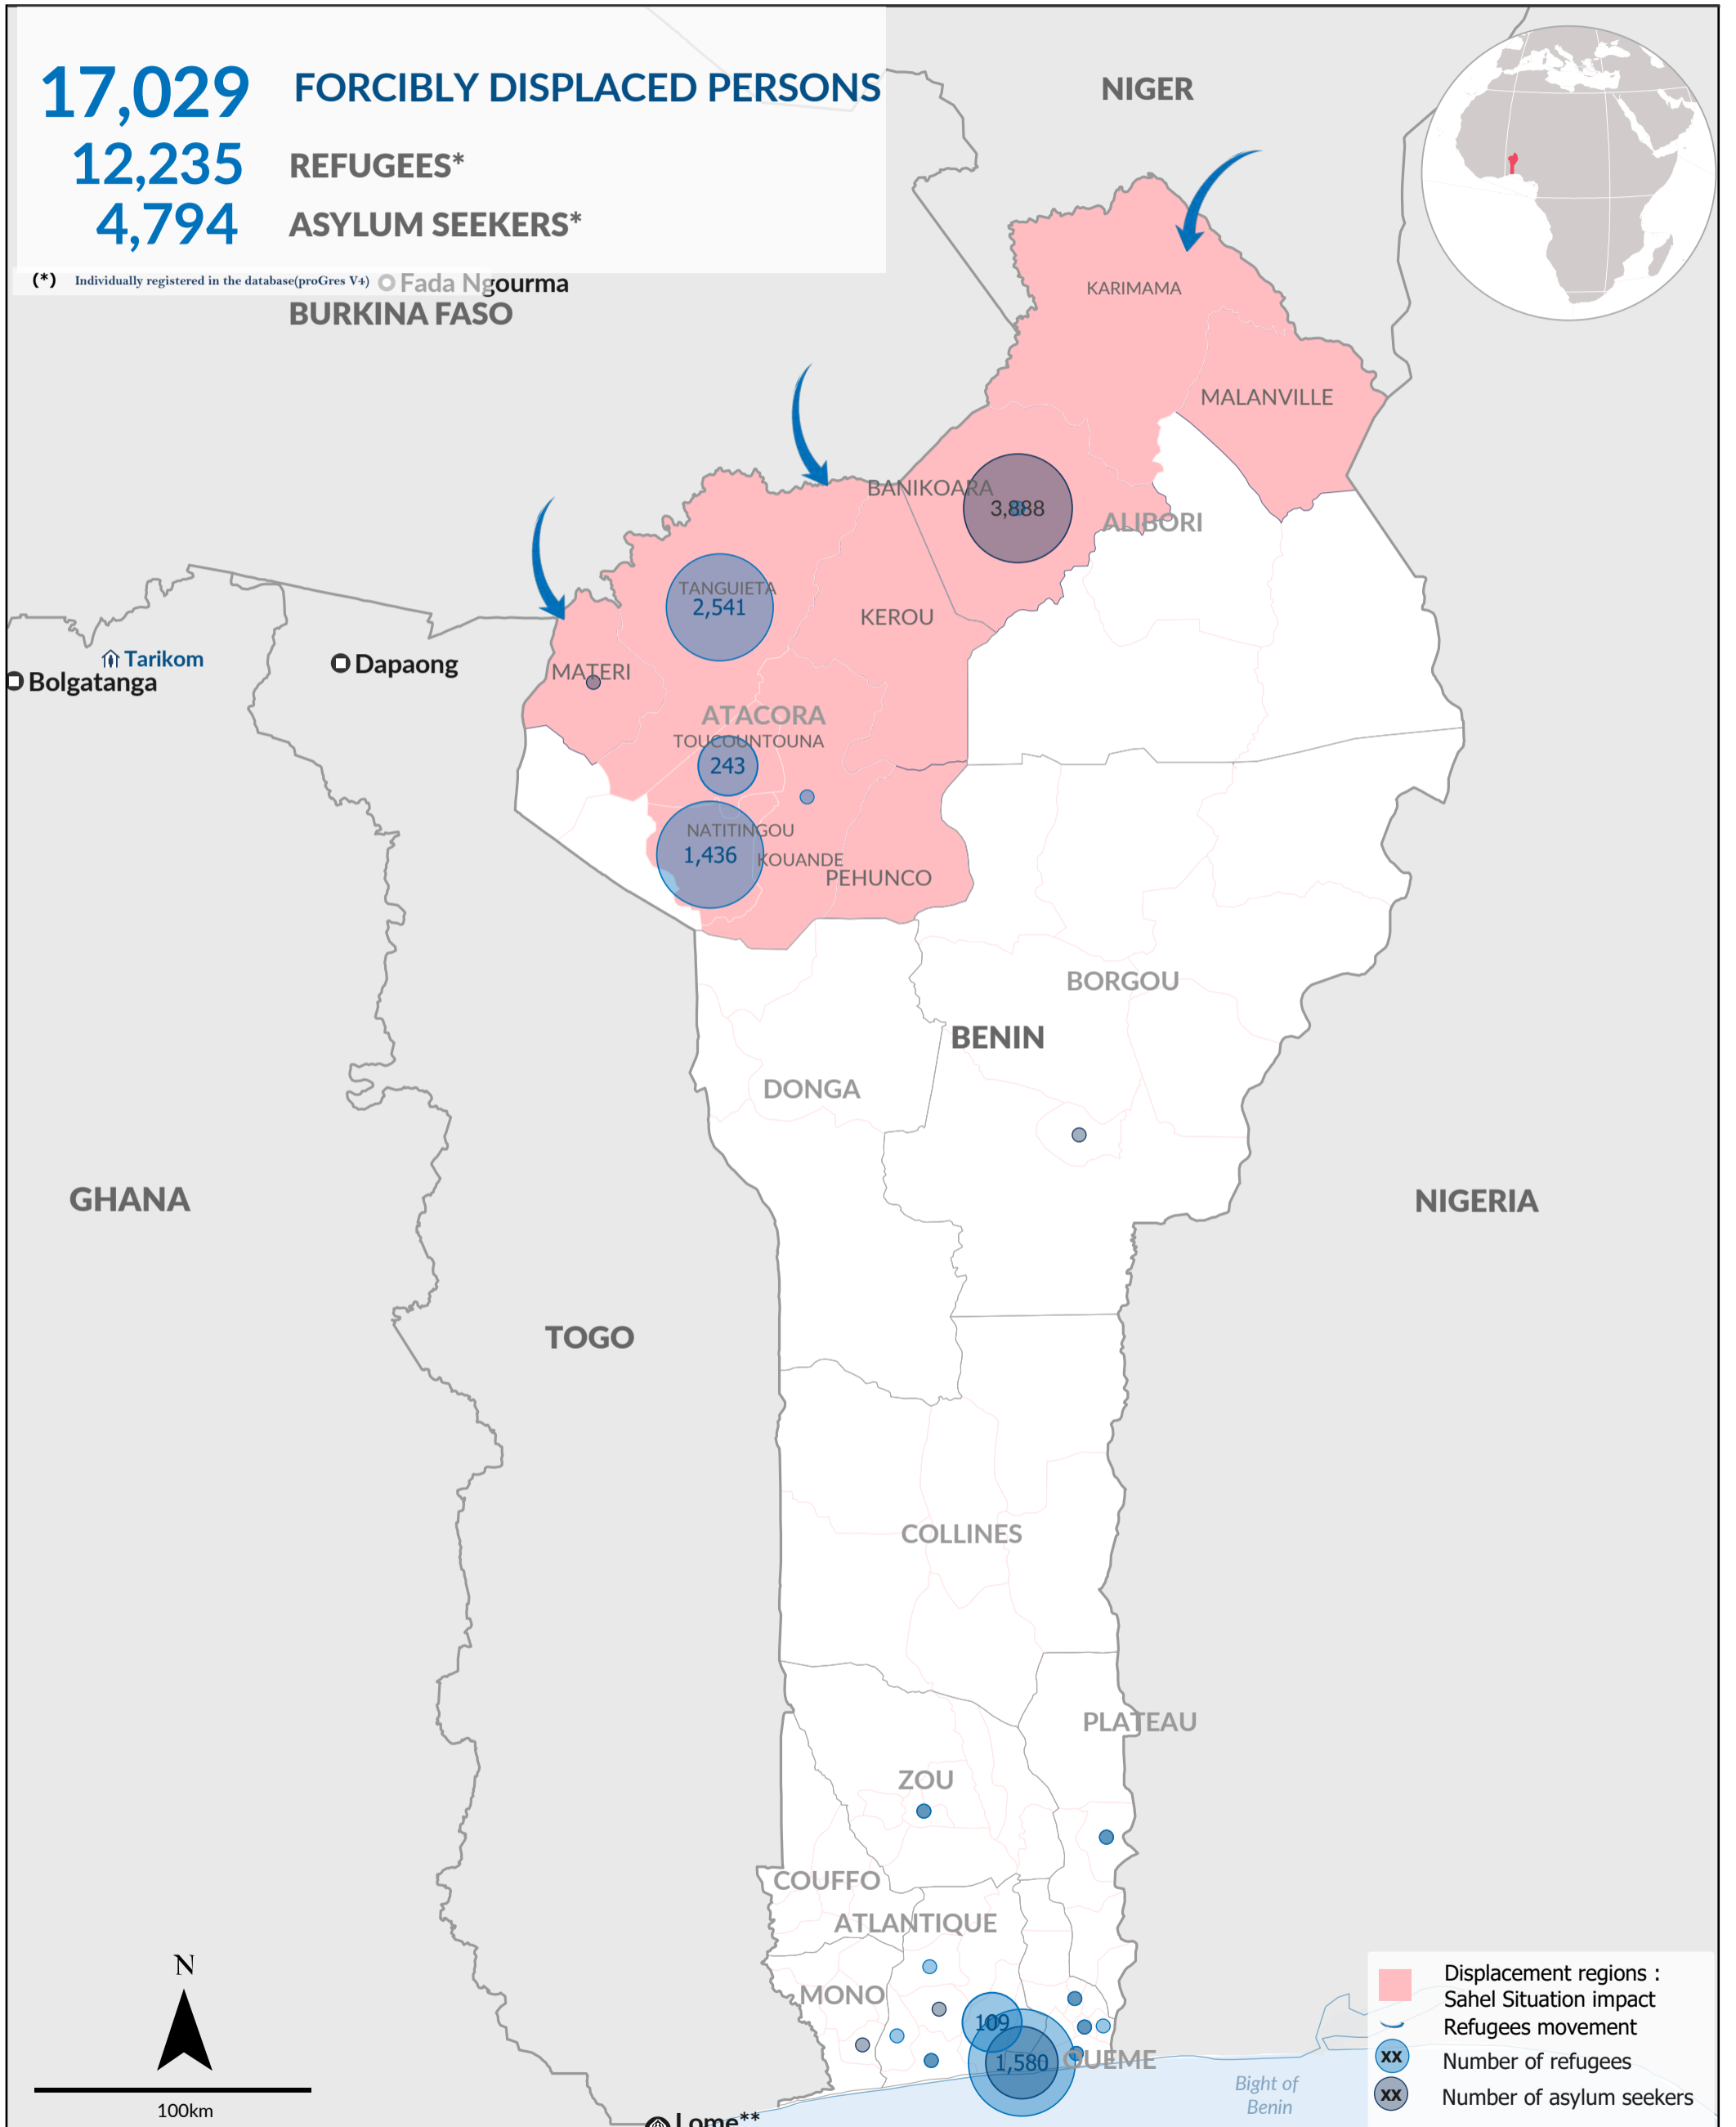

17,029 FORCIBLY DISPLACED PERSONS
12,235 REFUGEES*
4,794 ASYLUM SEEKERS*

(* Individually registered in the database (proGres V4)  Fada Ngourma
BURKINA FASO

The boundaries and names shown and the designations used on this map do not imply official endorsement or acceptance by the United Nations.