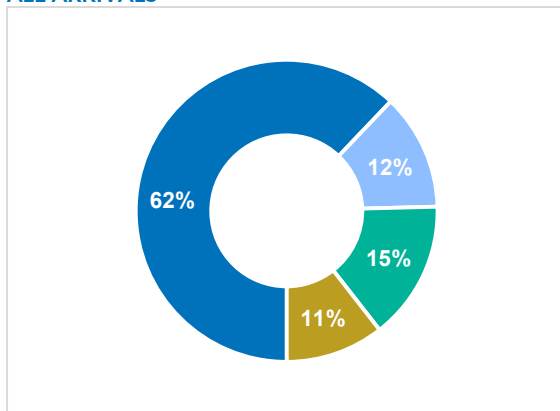

Age-Gender Breakdown

ALL ARRIVALS

■ Men ■ Women ■ Accompanied Children ■ Unaccompanied Children