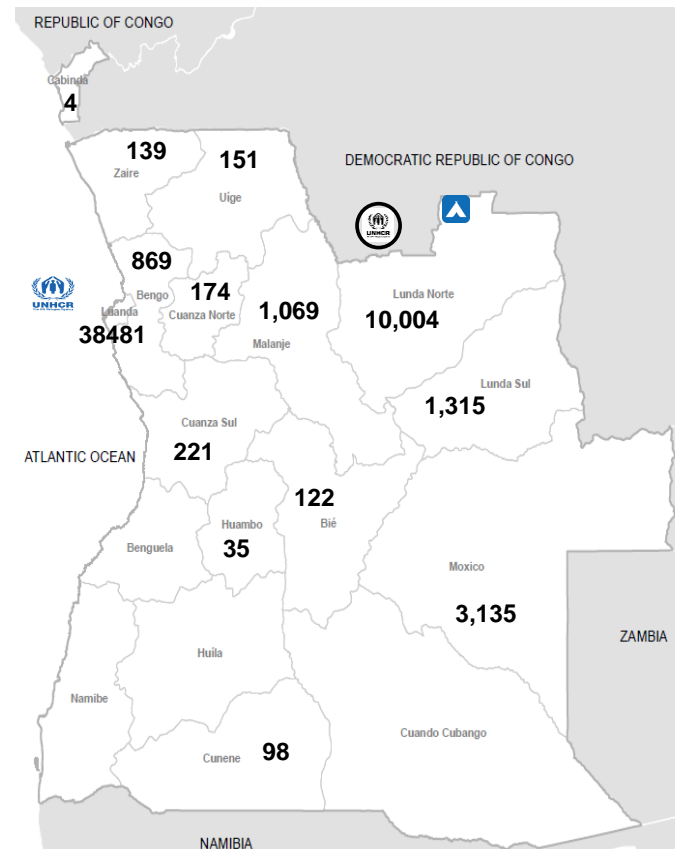

UNHCR Angola Operation Overview - July 2024

Background

Kasai Caseload

In 2017, around 35,000 Congolese refugees fled conflict and violence from Kasai region in DRC to Lunda Norte Province in Angola, leading UNHCR and the Government of Angola to declare an emergency situation. Lovua settlement was then established on Sep 2017. Since then, the 2017 Kasai refugees whose current population is **9,094 (6,283)** in settlement), as they are referred to, have been granted asylum and provided with assistance and protection mainly in Lovua Refugee Settlement and other neighbouring areas within Lunda Norte. WFP provides food to refugees residing in settlement.

Population Breakdown

Total People of Concerns		Total Partners	
55,817		4	
Total Refugees	Total Asylum-Seekers	Total Others of Concern	
25,336	30,279	202	

Forcibly Displaced Persons by Province

Regular Caseload

It comprises of **46,723** refugees, Forcibly Displaced Persons from DRC, Guinea, Ivory Coast, Liberia, Rwanda, Sierra Leone and other countries who has been in Angola between 5-30 years. They are residing mostly in urban location. 83% of the total urban caseload reside in Luanda.

Partners Name

Partners
ADPP Angola
IGREJA Evangelica dos Irmaos (IEIA)
JESUIT REFUGEE SERVICE (JRS)
WORLD VISION INTERNATIONAL (WVI)

Activities per Partners

Partners by Location	Partners Name
Luanda	ADPP Angola, JRS, IEIA
Lunda Norte	JRS, ADPP Angola, IEIA, WVI