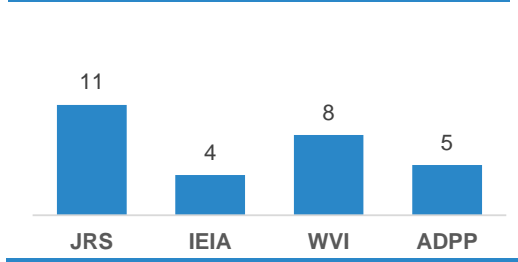

Activities per Partners