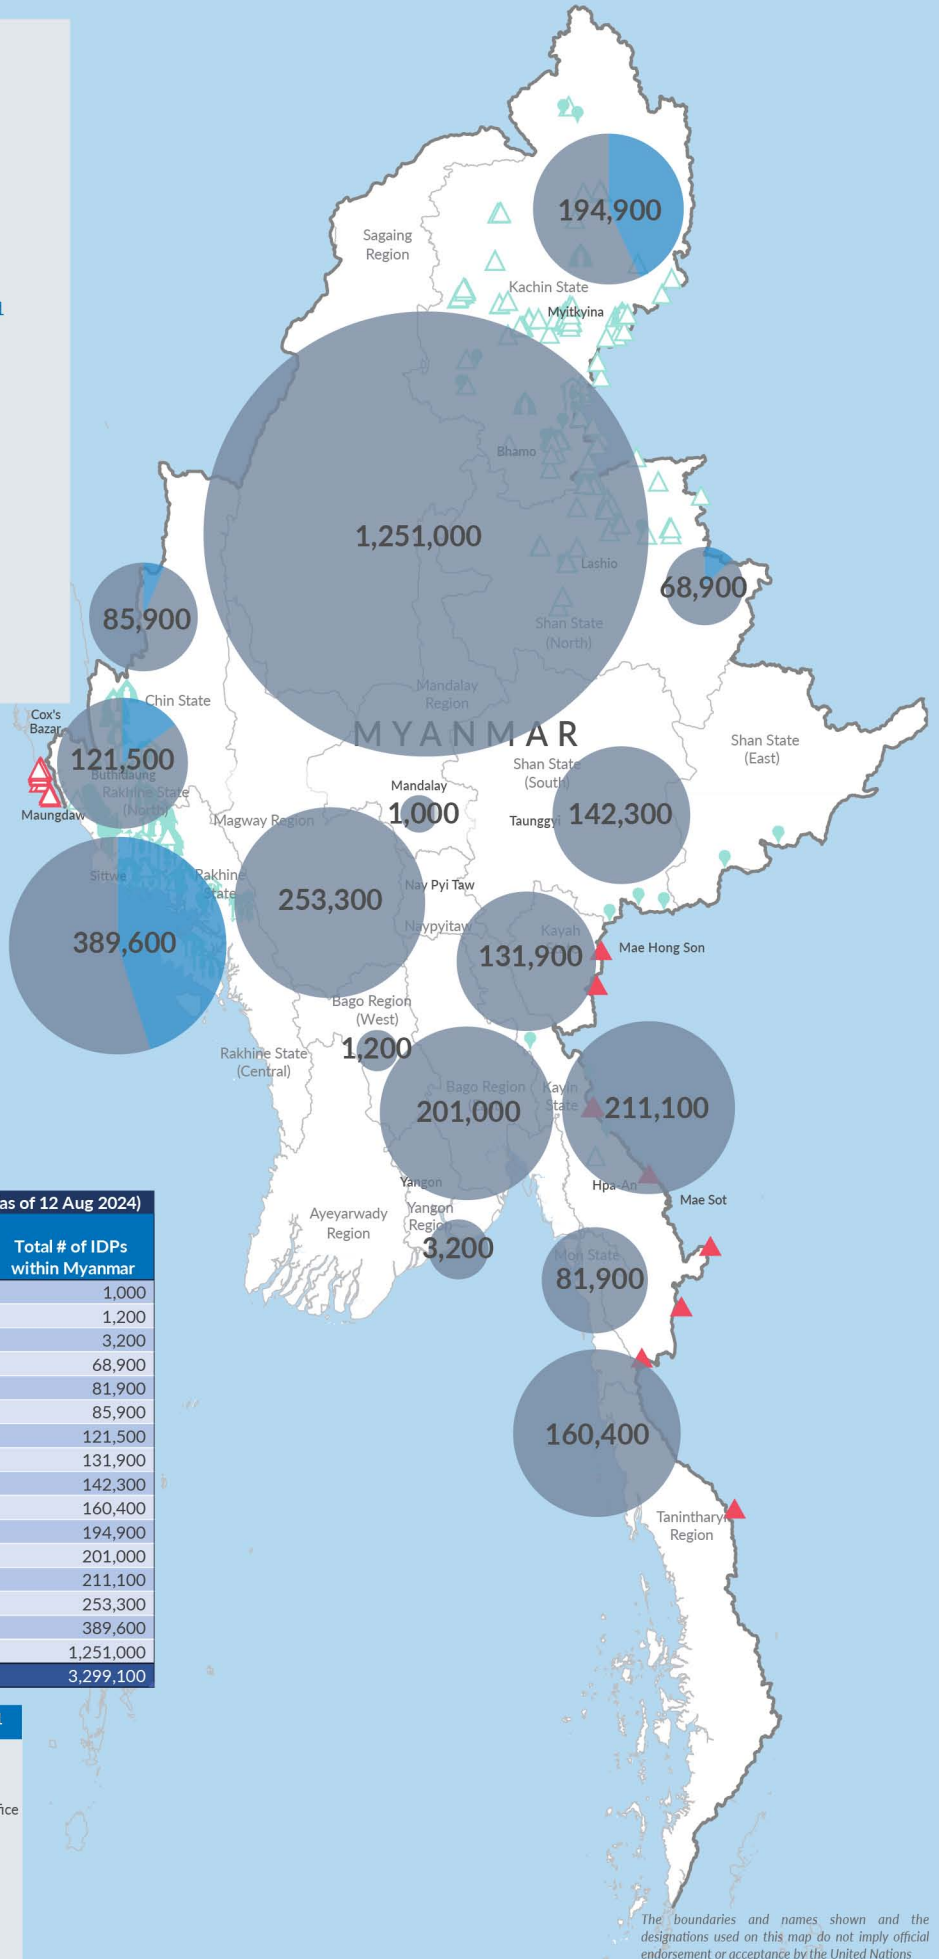

Key figures

3,299,100

Estimated total IDPs within Myanmar

289,000
 Estimated # of IDPs displaced prior to 1 Feb 2021
 (As of 31 Dec, 2023)

3,010,100
 Estimated # of IDPs displaced post 1 Feb 2021
 (As of 12 Aug, 2024)

 Prior to 1 Feb 2021
 Post 1 Feb 2021

Source : UN in Myanmar

Estimated internal displacement within Myanmar Pre+Post 1 February 2021
 (rounded to the nearest hundred)

-  IDP unplanned settlement (pre-1 Feb 2021)
-  IDP Center (pre-1 Feb 2021)
-  IDP spontaneous location (pre-1 Feb 2021)
-  IDP planned settlement (pre-1 Feb 2021)
-  Temporary shelter for displaced people from Myanmar
-  Refugee, planned settlement
-  International boundaries
-  UNHCR Regional Bureau
-  UNHCR Multi-country office
-  UNHCR Country Office
-  UNHCR Sub-Office
-  UNHCR Field Office
-  UNHCR Field Unit
-  UNHCR Liaison Office

The boundaries and names shown on this map do not imply official endorsement or acceptance by the United Nations