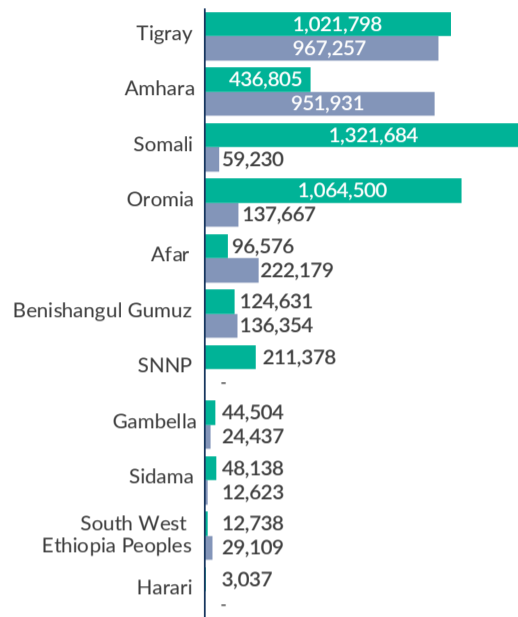

Refugees and Asylum seekers

1,064,412

Total Refugees and Asylum seekers
1,001,051 refugees | 63,361 asylum-seekers
Female: 53% | Male: 47%
Main country origin: South Sudan (40%),
Somalia (33%), Eritrea (17%) and Sudan (8%)

Age-gender breakdown

Population distribution

Population trends

IDPs and IDP Returnees

4,385,789

Internally Displaced Persons (IDPs)

Sources: Ethiopia Humanitarian Needs Overview 2024 (February 2024)
This figure includes IDPs in accessible and inaccessible locations.
According to the latest DTM National displacement Report 18 there are 3.4million IDPs in accessible locations.

IDPs and IDP Returnees by region

IDPs IDP Returnees

Population trends | IDPs

2,548,685

IDP Returnees

Sources: DTM National displacement Report 18

Top 5 zones of origin | IDPs

Reason of displacement | IDPs