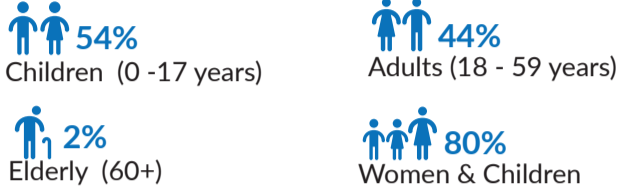

Refugees and Asylum seekers

1,064,412

Total Refugees and Asylum seekers
1,001,051 refugees | 63,361 asylum-seekers
Female: 53% | Male: 47%
Main country origin: South Sudan (40%),
Somalia (33%), Eritrea (17%) and Sudan (8%)

Age-gender breakdown

Population distribution

Population trends

IDPs and IDP Returnees

4,385,789

Internally Displaced Persons (IDPs)

Sources: Ethiopia Humanitarian Needs Overview 2024 (February 2024)
This figure includes IDPs in accessible and inaccessible locations.
According to the latest DTM National displacement Report 18 there are 3.4million IDPs in accessible locations.