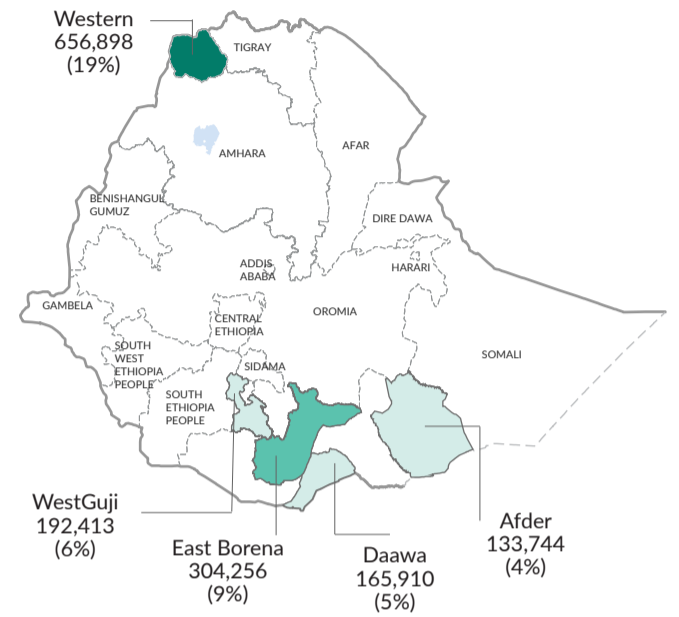

Refugees and Asylum seekers

1,064,412

Total Refugees and Asylum seekers
1,001,051 refugees | 63,361 asylum-seekers
Female: 53% | Male: 47%
Main country origin: South Sudan (40%),
Somalia (33%), Eritrea (17%) and Sudan (8%)

Age-gender breakdown

Population distribution

Population trends

IDPs and IDP Returnees

4,385,789

Internally Displaced Persons (IDPs)

Sources: Ethiopia Humanitarian Needs Overview 2024 (February 2024)
This figure includes IDPs in accessible and inaccessible locations.
According to the latest DTM National displacement Report 18 there are 3.4million IDPs in accessible locations.

IDPs and IDP Returnees by region

IDPs IDP Returnees

Population trends | IDPs

2,548,685

IDP Returnees

Sources: DTM National displacement Report 18

Top 5 zones of origin | IDPs

Reason of displacement | IDPs