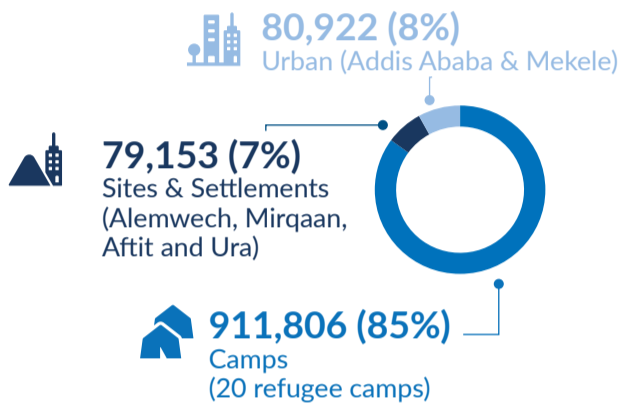

Refugees and Asylum seekers

1,064,412

Total Refugees and Asylum seekers
1,001,051 refugees | 63,361 asylum-seekers
Female: 53% | Male: 47%
Main country origin: South Sudan (40%),
Somalia (33%), Eritrea (17%) and Sudan (8%)

Age-gender breakdown

Population distribution

Population trends

IDPs and IDP Returnees

4,385,789

Internally Displaced Persons (IDPs)

Sources: Ethiopia Humanitarian Needs Overview 2024 (February 2024)
This figure includes IDPs in accessible and inaccessible locations.
According to the latest DTM National displacement Report 18 there are 3.4million IDPs in accessible locations.

IDPs and IDP Returnees by region

IDPs IDP Returnees

Population trends | IDPs

2,548,685

IDP Returnees

Sources: DTM National displacement Report 18

Top 5 zones of origin | IDPs

Reason of displacement | IDPs