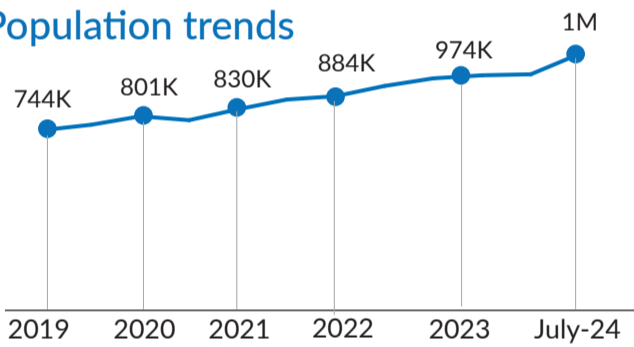

Refugees and Asylum seekers

1,064,412

Total Refugees and Asylum seekers
1,001,051 refugees | 63,361 asylum-seekers
Female: 53% | Male: 47%
Main country origin: South Sudan (40%),
Somalia (33%), Eritrea (17%) and Sudan (8%)

Age-gender breakdown

Population distribution

Population trends

IDPs and IDP Returnees

4,385,789

Internally Displaced Persons (IDPs)

Sources: Ethiopia Humanitarian Needs Overview 2024 (February 2024)
This figure includes IDPs in accessible and inaccessible locations.
According to the latest DTM National displacement Report 18 there are 3.4million IDPs in accessible locations.

IDPs and IDP Returnees by region

IDPs IDP Returnees

Population trends | IDPs

2,548,685

IDP Returnees

Sources: DTM National displacement Report 18

Top 5 zones of origin | IDPs

Reason of displacement | IDPs