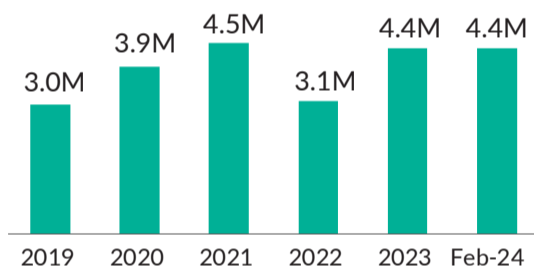

Population trends | IDPs