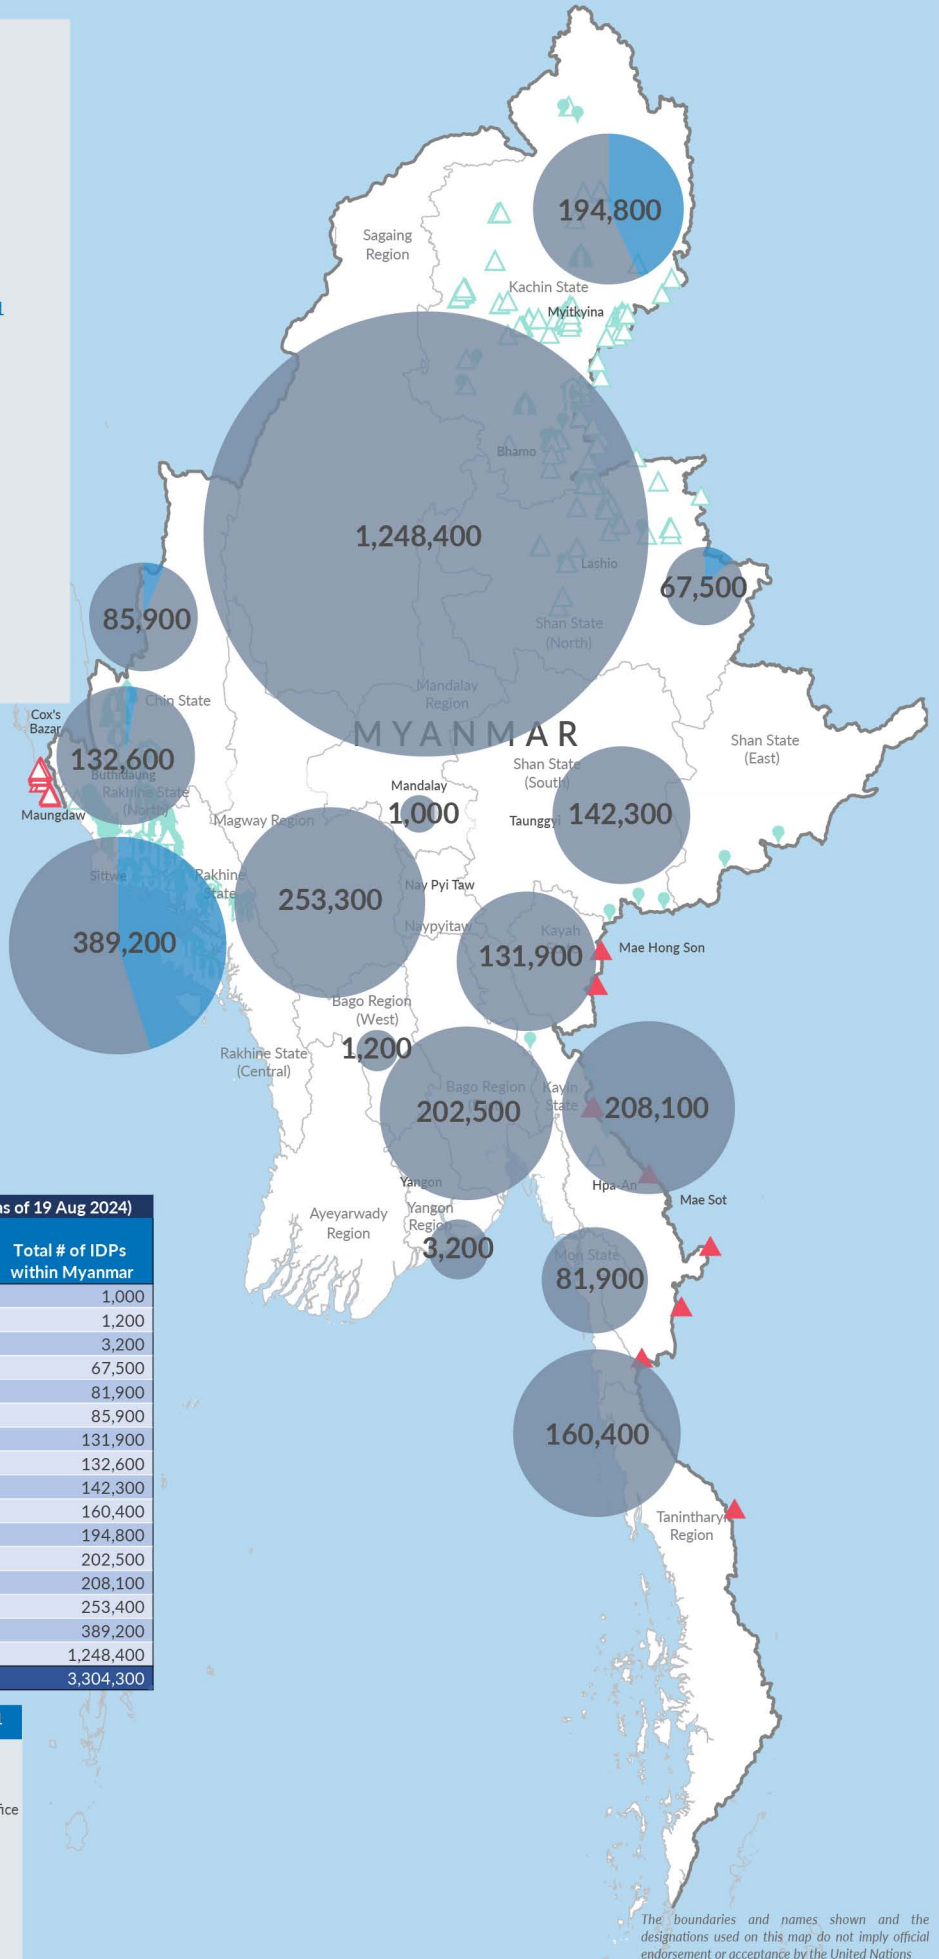

Key figures

Estimated # of IDPs → 3,026,800

Estimated # of displaced to neighbouring countries → 68,500

Source : UN in Myanmar

Estimated displacement figures by Month

*138,200 persons are displaced by armed conflict in neighbouring Kayah State while 4,100 persons are displaced by inter-EAO conflict between SSPP and RCSS.

**UN Estimates

***Range of figures was used while data collection was in progress.

Estimated internal displacement within Myanmar since 1 February 2021 (rounded to the nearest hundred)

Estimated displacement to neighbouring countries since 1 February 2021, who remain displaced (rounded to the nearest hundred)

The boundaries and names shown and the designations used on this map do not imply official endorsement or acceptance by the United Nations

Key figures

3,304,300

Estimated total IDPs within Myanmar

277,500
 Estimated # of IDPs displaced prior to 1 Feb 2021
(As of 30 Jun, 2024)

3,026,800
 Estimated # of IDPs displaced post 1 Feb 2021
(As of 19 Aug, 2024)
 Prior to 1 Feb 2021

 Post 1 Feb 2021

Source : UN in Myanmar

Estimated internal displacement within Myanmar Pre+Post 1 February 2021
(rounded to the nearest hundred)