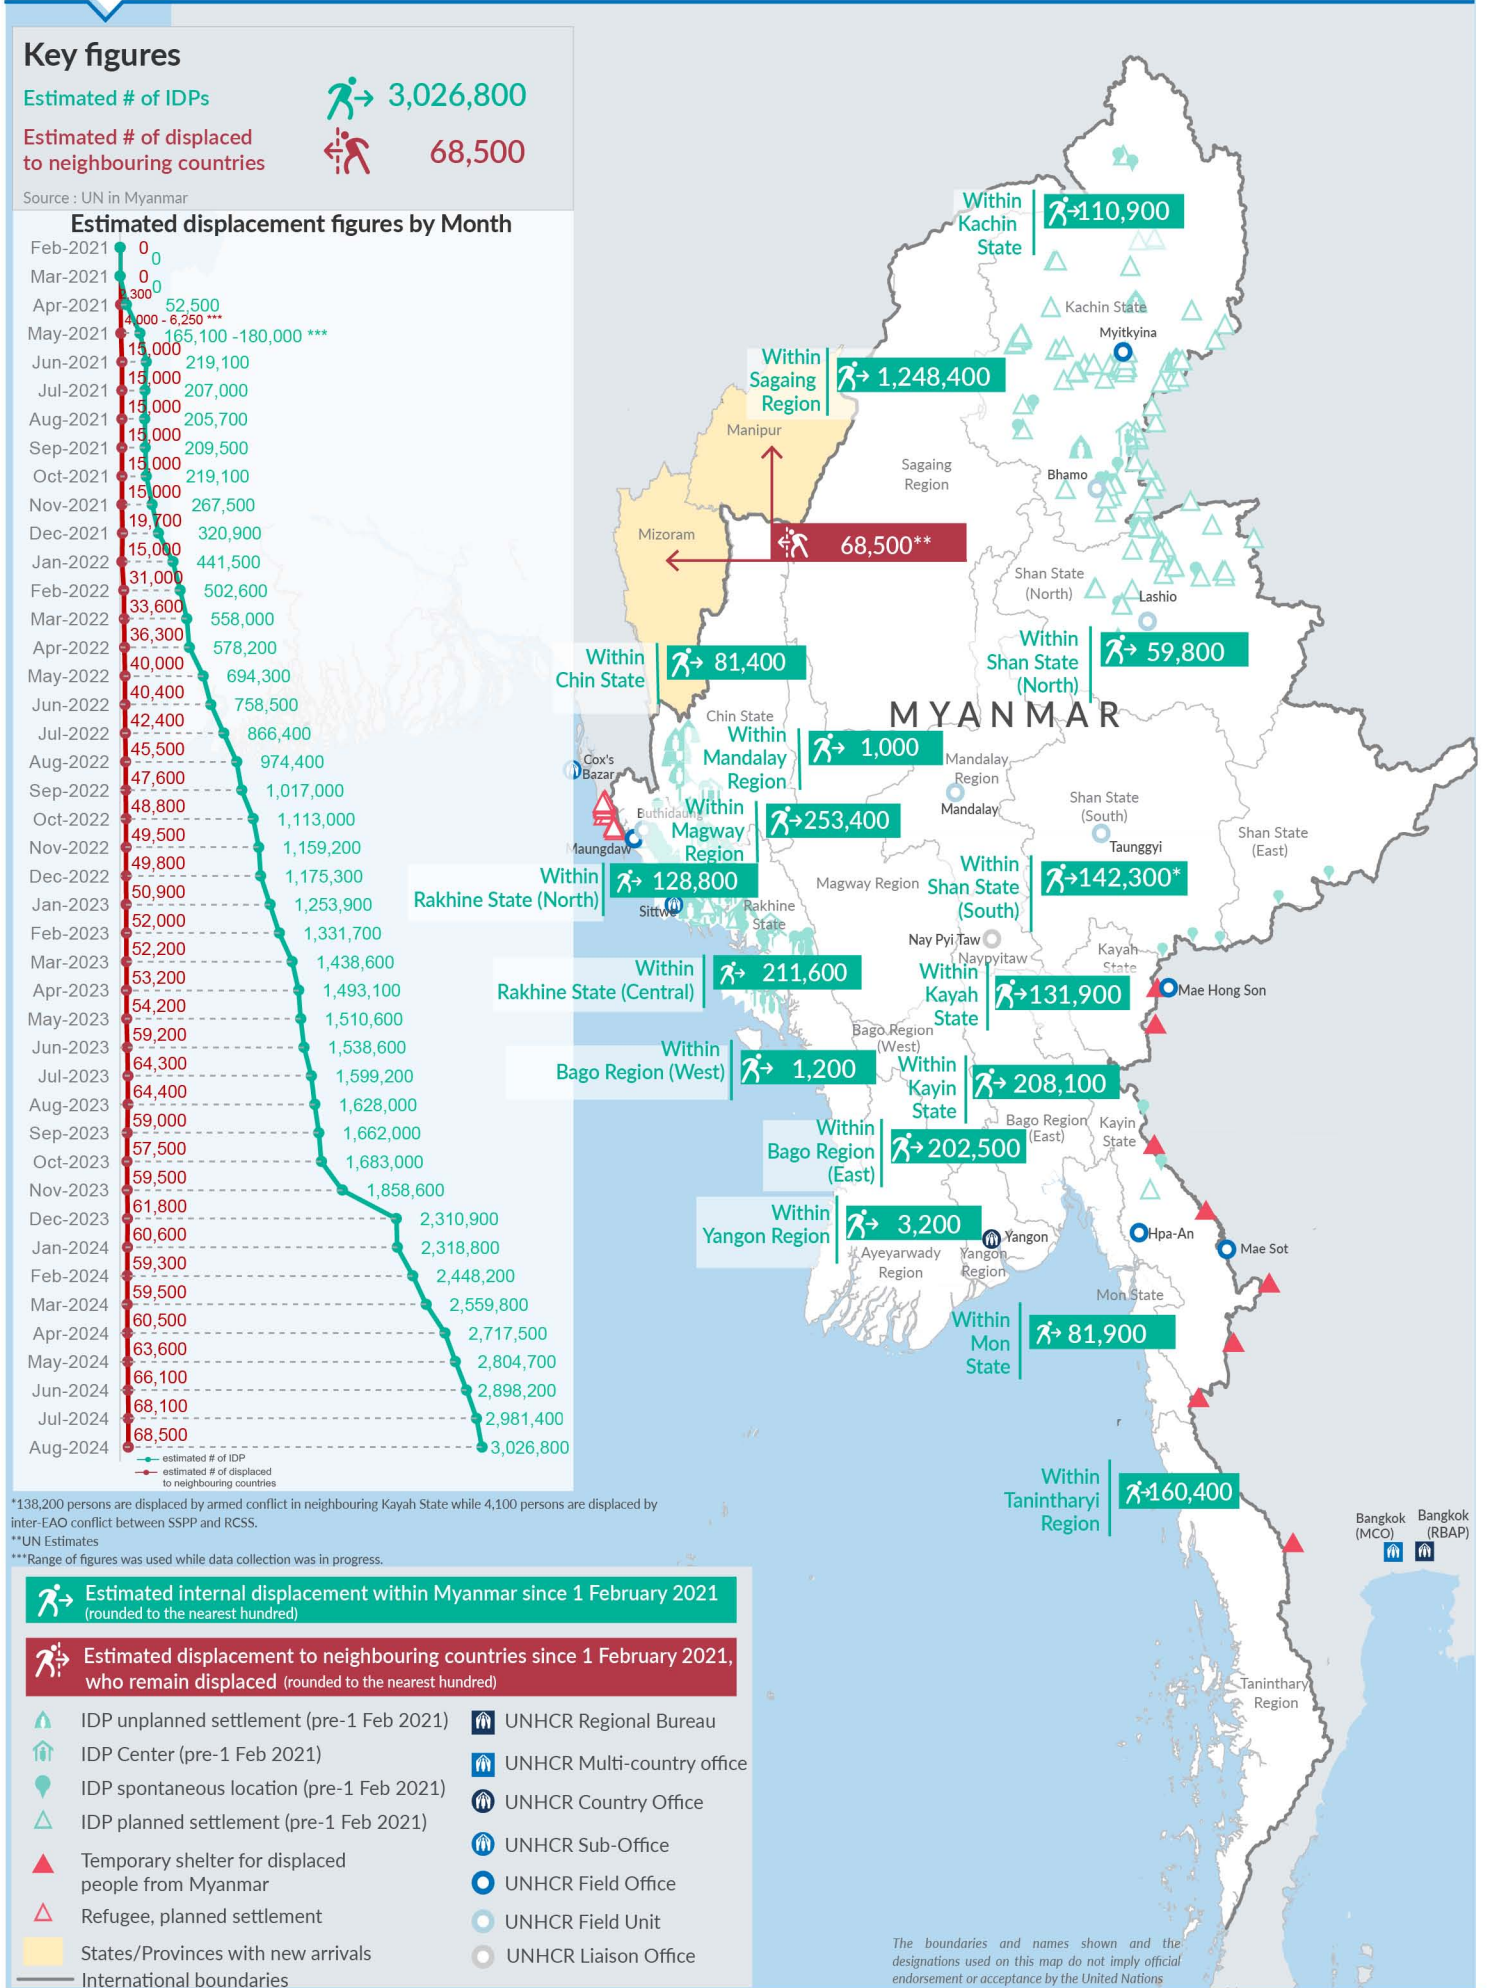

Key figures

Estimated # of IDPs → 3,026,800

Estimated # of displaced to neighbouring countries → 68,500

Source : UN in Myanmar

Estimated displacement figures by Month

*138,200 persons are displaced by armed conflict in neighbouring Kayah State while 4,100 persons are displaced by inter-EAO conflict between SSPP and RCSS.

**UN Estimates

***Range of figures was used while data collection was in progress.

Estimated internal displacement within Myanmar since 1 February 2021 (rounded to the nearest hundred)

Estimated displacement to neighbouring countries since 1 February 2021, who remain displaced (rounded to the nearest hundred)

The boundaries and names shown and the designations used on this map do not imply official endorsement or acceptance by the United Nations

Key figures

3,304,300

Estimated total IDPs within Myanmar

277,500
 Estimated # of IDPs displaced prior to 1 Feb 2021
(As of 30 Jun, 2024)

3,026,800
 Estimated # of IDPs displaced post 1 Feb 2021
(As of 19 Aug, 2024)
 Prior to 1 Feb 2021

 Post 1 Feb 2021

Source : UN in Myanmar

Estimated internal displacement within Myanmar Pre+Post 1 February 2021
(rounded to the nearest hundred)