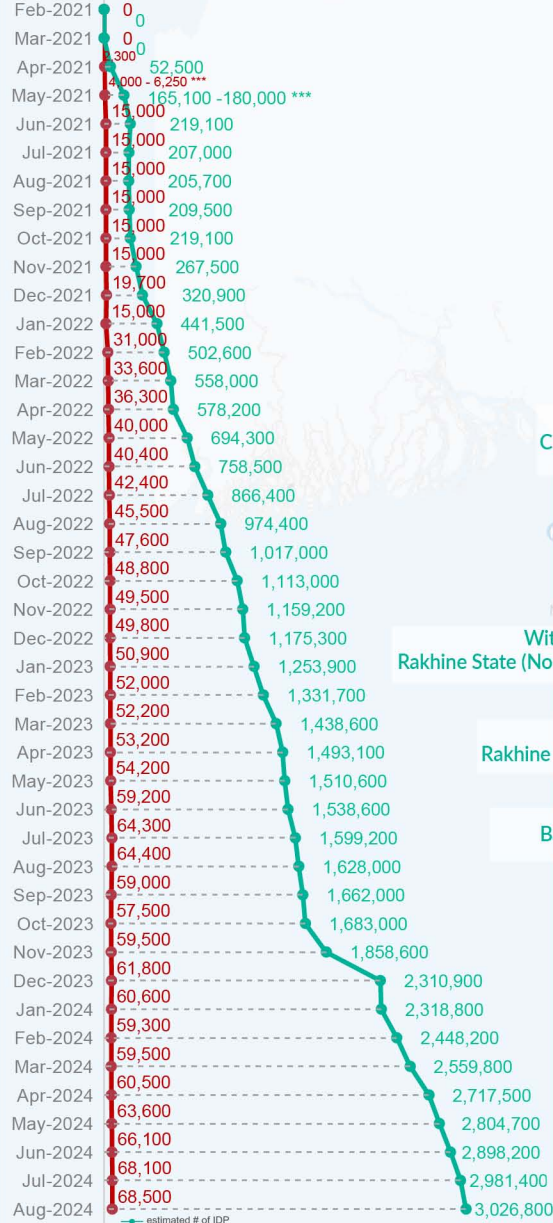

Key figures

Estimated # of IDPs → 3,026,800

Estimated # of displaced to neighbouring countries → 68,500

Source : UN in Myanmar

Estimated displacement figures by Month

*138,200 persons are displaced by armed conflict in neighbouring Kayah State while 4,100 persons are displaced by inter-EAO conflict between SSPP and RCSS.

**UN Estimates

***Range of figures was used while data collection was in progress.

Estimated internal displacement within Myanmar since 1 February 2021 (rounded to the nearest hundred)

Estimated displacement to neighbouring countries since 1 February 2021, who remain displaced (rounded to the nearest hundred)

The boundaries and names shown and the designations used on this map do not imply official endorsement or acceptance by the United Nations

Key figures

3,304,300

Estimated total IDPs within Myanmar

277,500
 Estimated # of IDPs displaced prior to 1 Feb 2021
(As of 30 Jun, 2024)

3,026,800
 Estimated # of IDPs displaced post 1 Feb 2021
(As of 19 Aug, 2024)
 Prior to 1 Feb 2021

 Post 1 Feb 2021

Source : UN in Myanmar

Estimated internal displacement within Myanmar Pre+Post 1 February 2021
(rounded to the nearest hundred)