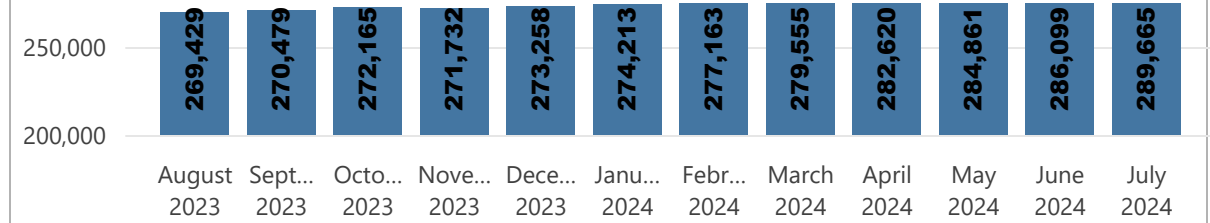

Total Individuals
289,665

Total Households
96,395

Population Profile - Breakdown Overview - Syrian Refugees Registration

July 2024

Camp and Urban Population

Population Trend

Governorate	Individuals	Household	% of Total
Erbil	140,994	42,230	48.67%
Erbil Urban	110,647	35,431	38.20%
Darashakran Camp	11,778	2,570	4.07%
Qushtapa Camp	8,607	1,957	2.97%
Kawergosk Camp	8,118	1,866	2.80%
Basirma Camp	1,844	406	0.64%
Duhok	84,445	21,260	29.15%
Duhok Urban	33,212	10,107	11.47%
Domiz Camp	28,706	6,245	9.91%
Gawilan Camp	11,531	2,552	3.98%
Domiz Camp 2	10,060	2,138	3.47%
Akre Settlement	936	218	0.32%
Bardarash Camp	0	0	0.00%
Sulaymaniyah	36,743	11,895	12.68%
Sulaymaniyah Urban	27,196	9,649	9.39%
Arbat Camp	9,547	2,246	3.30%
Other	27,483	21,010	9.49%
Other Urban Locations	27,483	21,010	9.49%
Total	289,665	96,395	100.00%