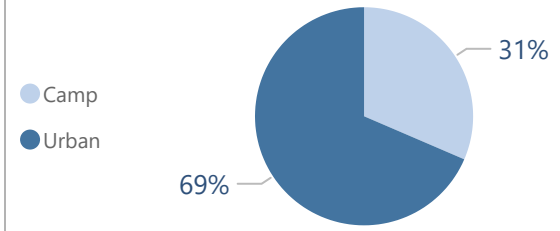

Total Individuals
289,665

Total Households
96,395

Population Profile - Breakdown Overview - Syrian Refugees Registration

July 2024

Camp and Urban Population

Population Trend

Governorate	Individuals	Household	% of Total
Erbil	140,994	42,230	48.67%
Erbil Urban	110,647	35,431	38.20%
Darashakran Camp	11,778	2,570	4.07%
Qushtapa Camp	8,607	1,957	2.97%
Kawergosk Camp	8,118	1,866	2.80%
Basirma Camp	1,844	406	0.64%
Duhok	84,445	21,260	29.15%
Duhok Urban	33,212	10,107	11.47%
Domiz Camp	28,706	6,245	9.91%
Gawilan Camp	11,531	2,552	3.98%
Domiz Camp 2	10,060	2,138	3.47%
Akre Settlement	936	218	0.32%
Bardarash Camp	0	0	0.00%
Sulaymaniyah	36,743	11,895	12.68%
Sulaymaniyah Urban	27,196	9,649	9.39%
Arbat Camp	9,547	2,246	3.30%
Other	27,483	21,010	9.49%
Other Urban Locations	27,483	21,010	9.49%
Total	289,665	96,395	100.00%