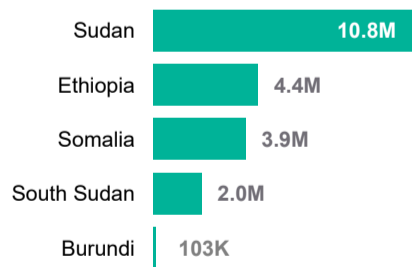

Key Population Statistics

Sudan Situation

1.5M Sudanese Refugees Post 15 Apr 2023

10.8M Internally Displaced in Sudan

912K Refugees hosted in Sudan

6K Refugee returnees in 2024

South Sudan Situation

2.3M South Sudanese Refugees

2.0M Internally Displaced in South Sudan

494K Refugees hosted in South Sudan

292K Refugee returnees in 2024

Ethiopia Situation

156K Ethiopian Refugees

4.4M** Internally Displaced in Ethiopia

1.1M Refugees hosted in Ethiopia

7K Refugee returnees in 2024

Somalia Situation

911K* Somali Refugees

3.9M Internally Displaced in Somalia

40K Refugees hosted in Somalia

355 Refugee returnees in 2024

Burundi Situation

320K Burundi Refugees

103K Internally Displaced in Burundi

90K Refugees hosted in Burundi

15K Refugee returnees in 2024

**Figure from Ethiopia Humanitarian Needs Overview 2024

*Yemen figure as of Jun 2024

Refugees and Asylum seekers by CoA

Total IDPs by host country

Stateless Persons by host country

Refugee Returnees in 2024

Total Refugees, Asylum- Seekers, Refugees Returnees and IDPs in the EHAGL Region

The boundaries and names shown and the designations used on this map do not imply official endorsement or acceptance by the United Nations