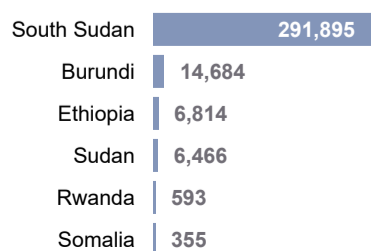

2.0M Internally Displaced in South Sudan

494K Refugees hosted in South Sudan

292K Refugee returnees in 2024

Ethiopia Situation

156K Ethiopian Refugees

4.4M** Internally Displaced in Ethiopia

1.1M Refugees hosted in Ethiopia

7K Refugee returnees in 2024

Somalia Situation

911K* Somali Refugees

3.9M Internally Displaced in Somalia

40K Refugees hosted in Somalia

355 Refugee returnees in 2024

Burundi Situation

320K Burundi Refugees

103K Internally Displaced in Burundi

90K Refugees hosted in Burundi

15K Refugee returnees in 2024

**Figure from Ethiopia Humanitarian Needs Overview 2024

*Yemen figure as of Jun 2024

Refugees and Asylum seekers by CoA

Total IDPs by host country

Stateless Persons by host country

Refugee Returnees in 2024

Total Refugees, Asylum- Seekers, Refugees Returnees and IDPs in the EHAGL Region

The boundaries and names shown and the designations used on this map do not imply official endorsement or acceptance by the United Nations