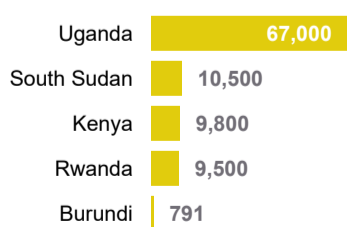

Stateless Persons by host country