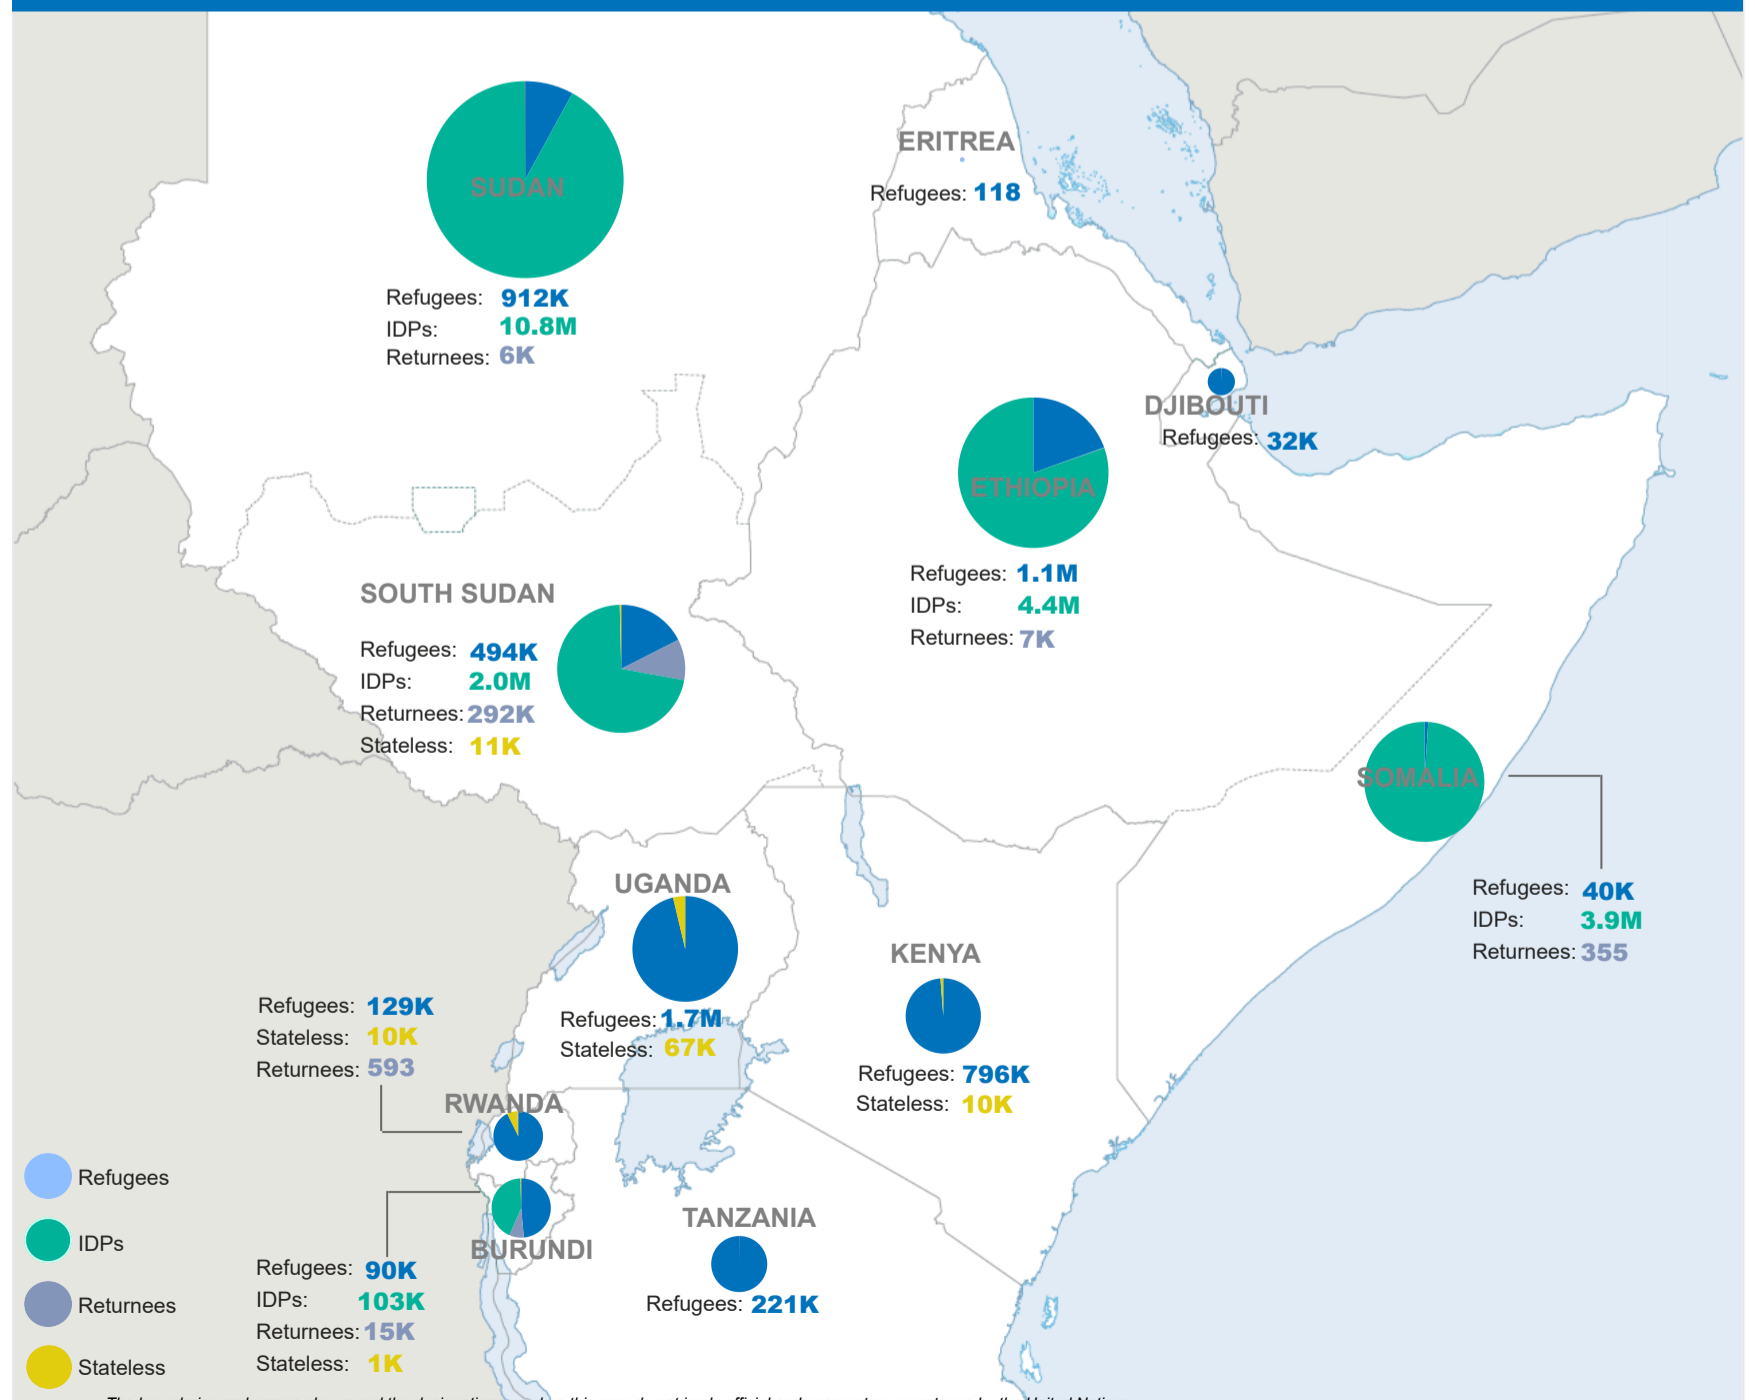

2.0M Internally Displaced in South Sudan

494K Refugees hosted in South Sudan

292K Refugee returnees in 2024

Ethiopia Situation

156K Ethiopian Refugees

4.4M** Internally Displaced in Ethiopia

1.1M Refugees hosted in Ethiopia

7K Refugee returnees in 2024

Somalia Situation

911K* Somali Refugees

3.9M Internally Displaced in Somalia

40K Refugees hosted in Somalia

355 Refugee returnees in 2024

Burundi Situation

320K Burundi Refugees

103K Internally Displaced in Burundi

90K Refugees hosted in Burundi

15K Refugee returnees in 2024

**Figure from Ethiopia Humanitarian Needs Overview 2024

*Yemen figure as of Jun 2024

Refugees and Asylum seekers by CoA

Total IDPs by host country

Stateless Persons by host country

Refugee Returnees in 2024

Total Refugees, Asylum- Seekers, Refugees Returnees and IDPs in the EHAGL Region

The boundaries and names shown and the designations used on this map do not imply official endorsement or acceptance by the United Nations