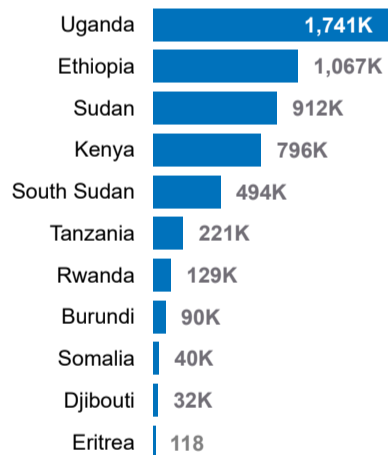

2.0M Internally Displaced in South Sudan

494K Refugees hosted in South Sudan

292K Refugee returnees in 2024

Ethiopia Situation

156K Ethiopian Refugees

4.4M** Internally Displaced in Ethiopia

1.1M Refugees hosted in Ethiopia

7K Refugee returnees in 2024

Somalia Situation

911K* Somali Refugees

3.9M Internally Displaced in Somalia

40K Refugees hosted in Somalia

355 Refugee returnees in 2024

Burundi Situation

320K Burundi Refugees

103K Internally Displaced in Burundi

90K Refugees hosted in Burundi

15K Refugee returnees in 2024

**Figure from Ethiopia Humanitarian Needs Overview 2024

*Yemen figure as of Jun 2024

Refugees and Asylum seekers by CoA

Total IDPs by host country

Stateless Persons by host country

Refugee Returnees in 2024

Total Refugees, Asylum- Seekers, Refugees Returnees and IDPs in the EHAGL Region

The boundaries and names shown and the designations used on this map do not imply official endorsement or acceptance by the United Nations