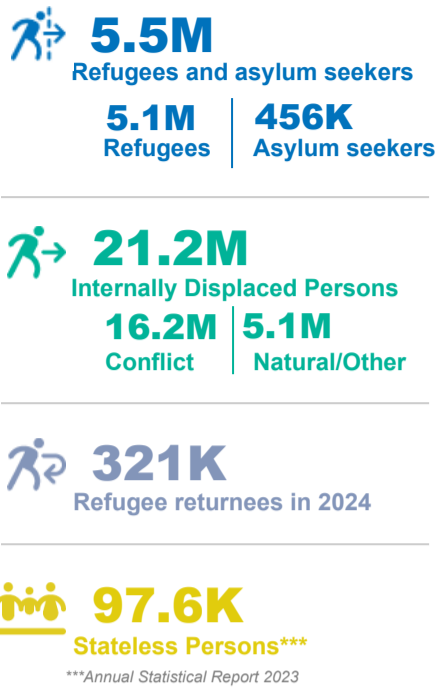

Key Population Statistics

Sudan Situation

1.5M Sudanese Refugees Post 15 Apr 2023

10.8M Internally Displaced in Sudan

912K Refugees hosted in Sudan

6K Refugee returnees in 2024

South Sudan Situation

2.3M South Sudanese Refugees

2.0M Internally Displaced in South Sudan

494K Refugees hosted in South Sudan

292K Refugee returnees in 2024

Ethiopia Situation

156K Ethiopian Refugees

4.4M** Internally Displaced in Ethiopia

1.1M Refugees hosted in Ethiopia

7K Refugee returnees in 2024

Somalia Situation

911K* Somali Refugees

3.9M Internally Displaced in Somalia

40K Refugees hosted in Somalia

355 Refugee returnees in 2024

Burundi Situation

320K Burundi Refugees

103K Internally Displaced in Burundi

90K Refugees hosted in Burundi

15K Refugee returnees in 2024

**Figure from Ethiopia Humanitarian Needs Overview 2024

*Yemen figure as of Jun 2024

Refugees and Asylum seekers by CoA