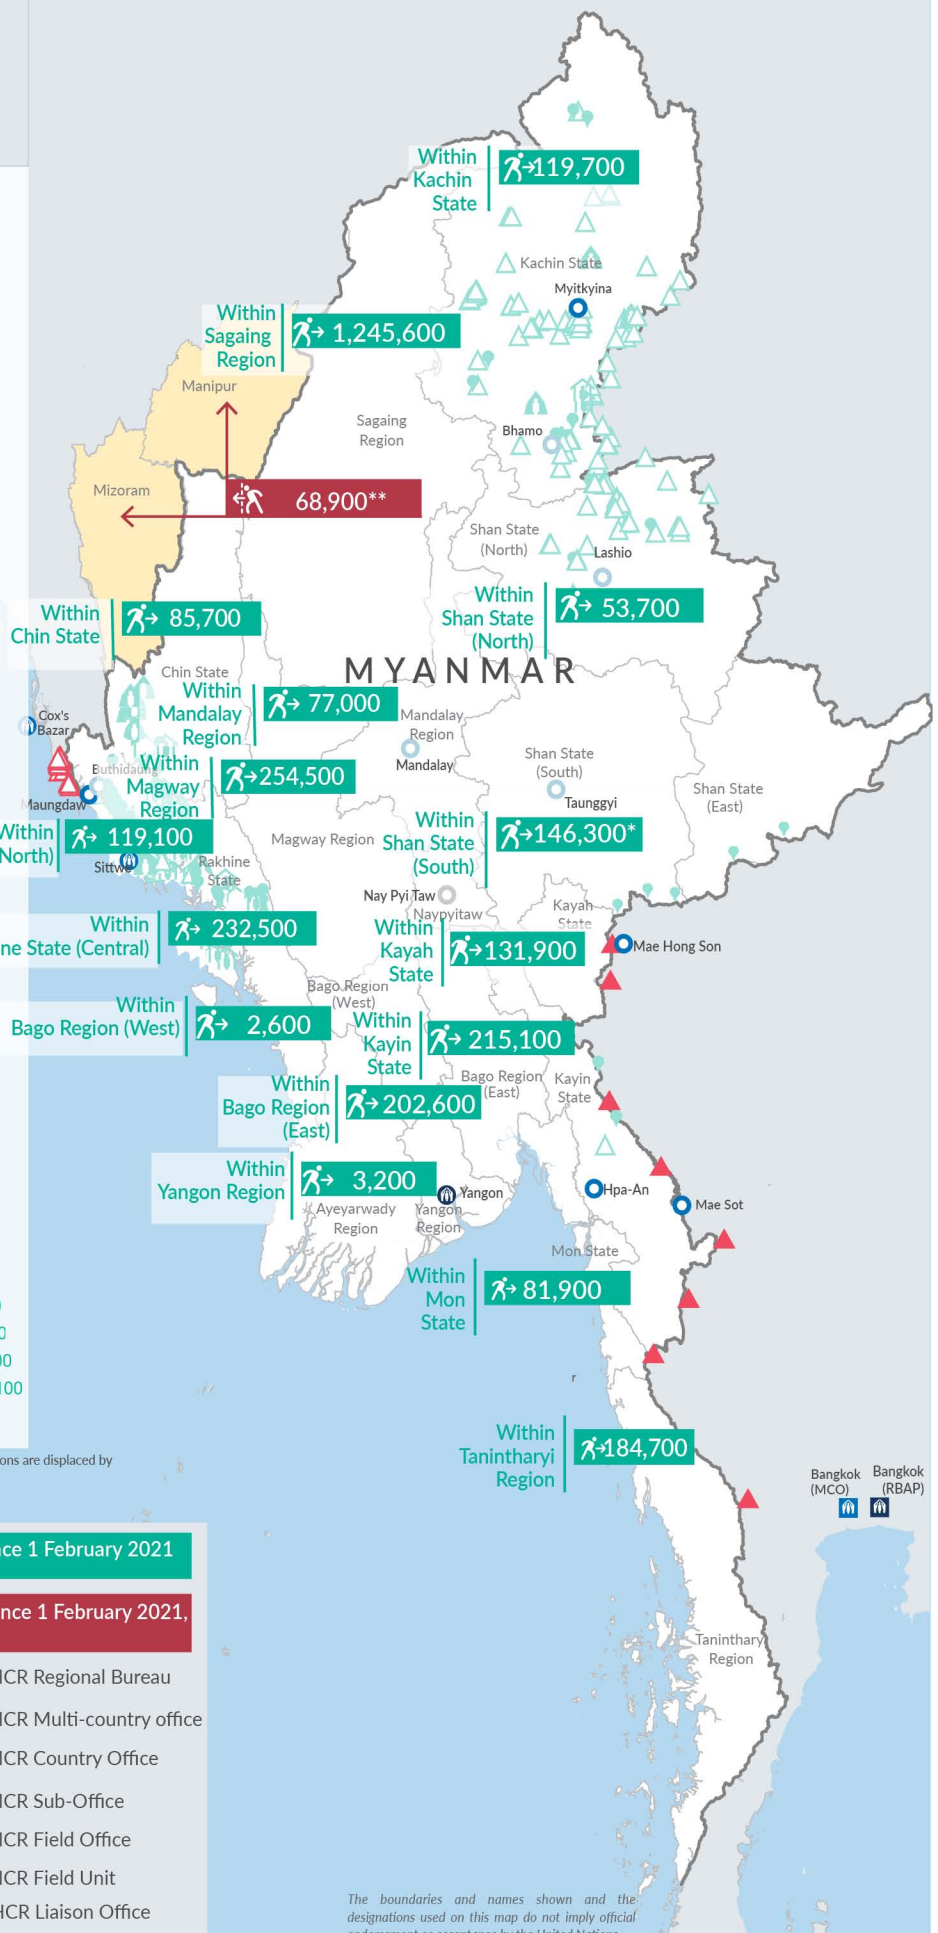

*141,700 persons are displaced by armed conflict in neighbouring Kayah State while 4,600 persons are displaced by inter-EAO conflict between SSPP and RCSS.

**UN Estimates

***Range of figures was used while data collection was in progress.

Estimated internal displacement within Myanmar since 1 February 2021 (rounded to the nearest hundred)

Estimated displacement to neighbouring countries since 1 February 2021, who remain displaced (rounded to the nearest hundred)

- IDP unplanned settlement (pre-1 Feb 2021)
- IDP Center (pre-1 Feb 2021)
- IDP spontaneous location (pre-1 Feb 2021)
- IDP planned settlement (pre-1 Feb 2021)
- Temporary shelter for displaced people from Myanmar
- Refugee, planned settlement
- States/Provinces with new arrivals
- International boundaries
- UNHCR Regional Bureau
- UNHCR Multi-country office
- UNHCR Country Office
- UNHCR Sub-Office
- UNHCR Field Office
- UNHCR Field Unit
- UNHCR Liaison Office