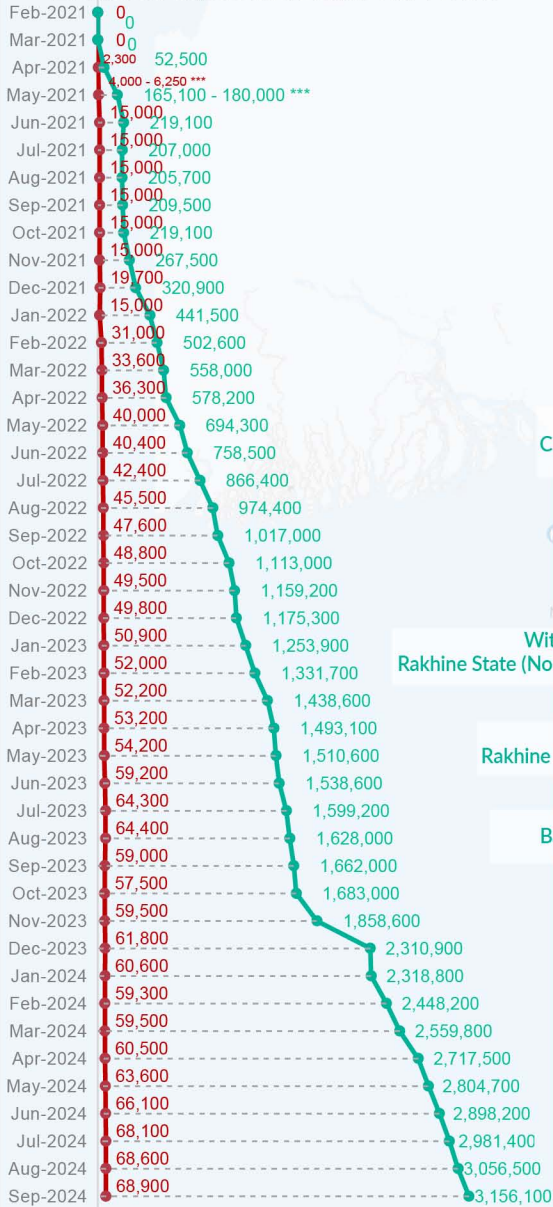

Key figures

Estimated # of IDPs 3,156,100

Estimated # of displaced to neighbouring countries 68,900

Source: UN in Myanmar

Estimated displacement figures by Month