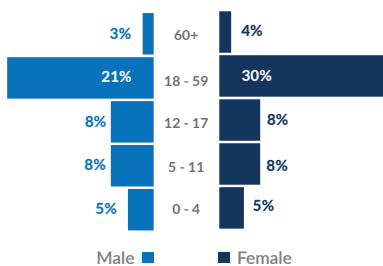

**Refugees and asylum-seekers**

**1,200,000**

Sudanese have fled to Egypt, according to the Government of Egypt

**768,873**

newly arrived provided with registration appointments

**452,750**

newly arrived registered (59%) out of total individuals scheduled for registration

**31,265**

newly arrived registered in September 2024 only

**Age-gender breakdown**

**76%**

newly arrived registered women and children.

**Newly arrived refugees by place of origin**

**Newly arrived refugees who approached UNHCR (cumulative)**