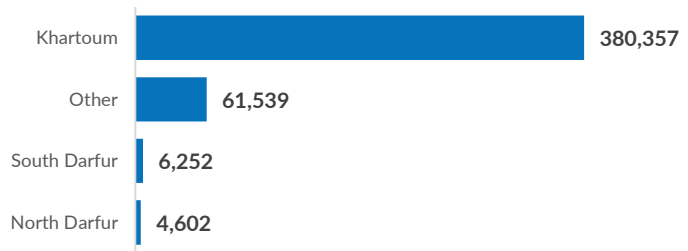

**Refugees and asylum-seekers**

**1,200,000**

Sudanese have fled to Egypt, according to the Government of Egypt

**768,873**

newly arrived provided with registration appointments

**452,750**

newly arrived registered (59%) out of total individuals scheduled for registration

**31,265**

newly arrived registered in September 2024 only

**Age-gender breakdown**

**76%**

newly arrived registered women and children.

**Newly arrived refugees by place of origin**

**Newly arrived refugees who approached UNHCR (cumulative)**