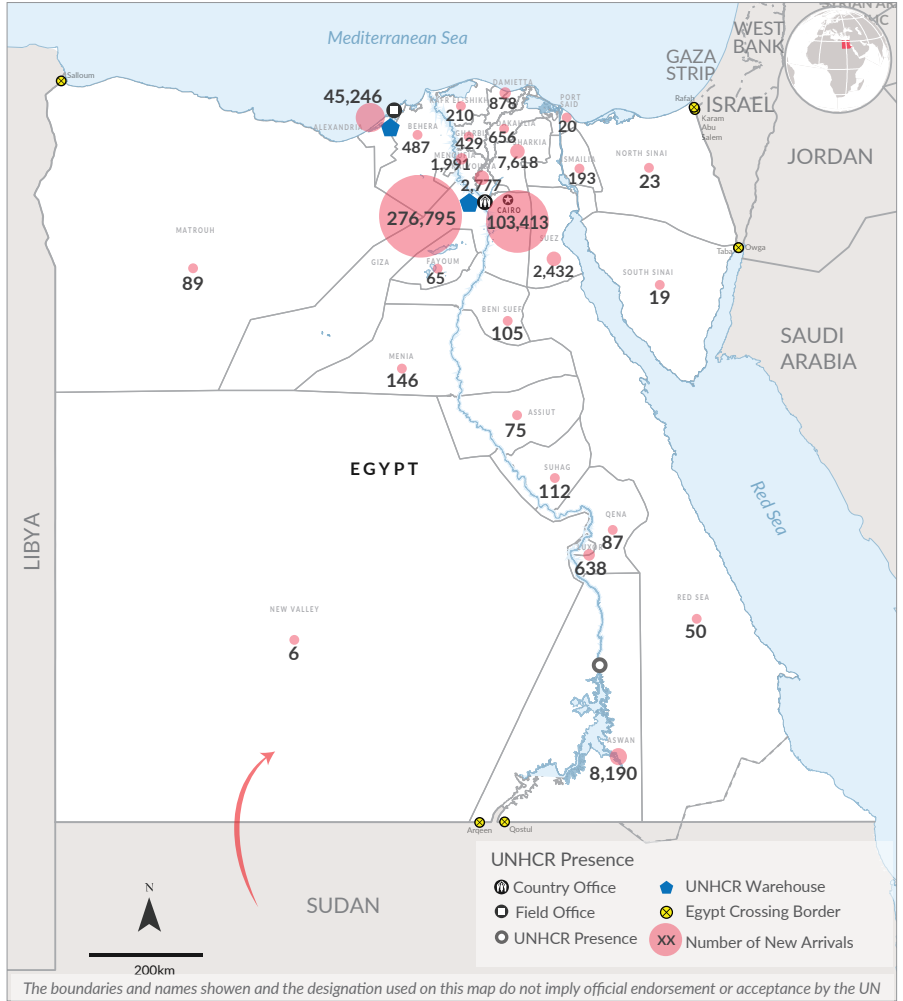

**Context**

The conflict in Sudan between the Sudanese Armed Forces and the Rapid Support Forces started on 15 April 2023. This dashboard gives an overview of arrivals and registration trends in Egypt since the onset of the conflict.

**Refugees and asylum-seekers**

**1,200,000**

Sudanese have fled to Egypt, according to the Government of Egypt

**768,873**

newly arrived provided with registration appointments

**452,750**

newly arrived registered (59%) out of total individuals scheduled for registration

**31,265**

newly arrived registered in September 2024 only

**Age-gender breakdown**

**76%**

newly arrived registered women and children.

**Newly arrived refugees by place of origin**

**Newly arrived refugees who approached UNHCR (cumulative)**