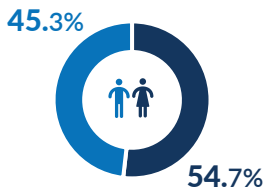

**Refugees and asylum-seekers**

**1,200,000**

Sudanese have fled to Egypt, according to the Government of Egypt

**768,873**

newly arrived provided with registration appointments

**452,750**

newly arrived registered (59%) out of total individuals scheduled for registration

**31,265**

newly arrived registered in September 2024 only

**Age-gender breakdown**

**76%**

newly arrived registered women and children.

**Newly arrived refugees by place of origin**

**Newly arrived refugees who approached UNHCR (cumulative)**