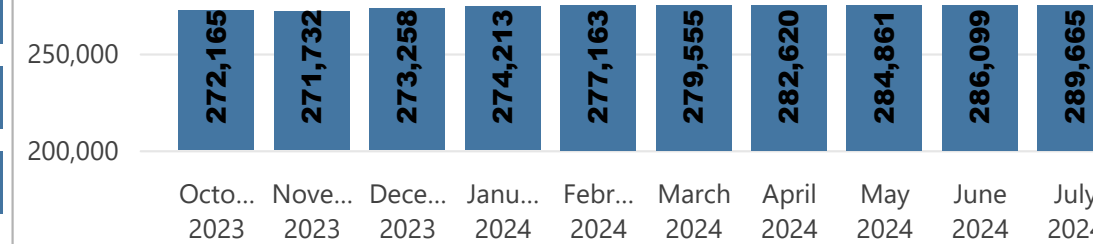

Population Trend