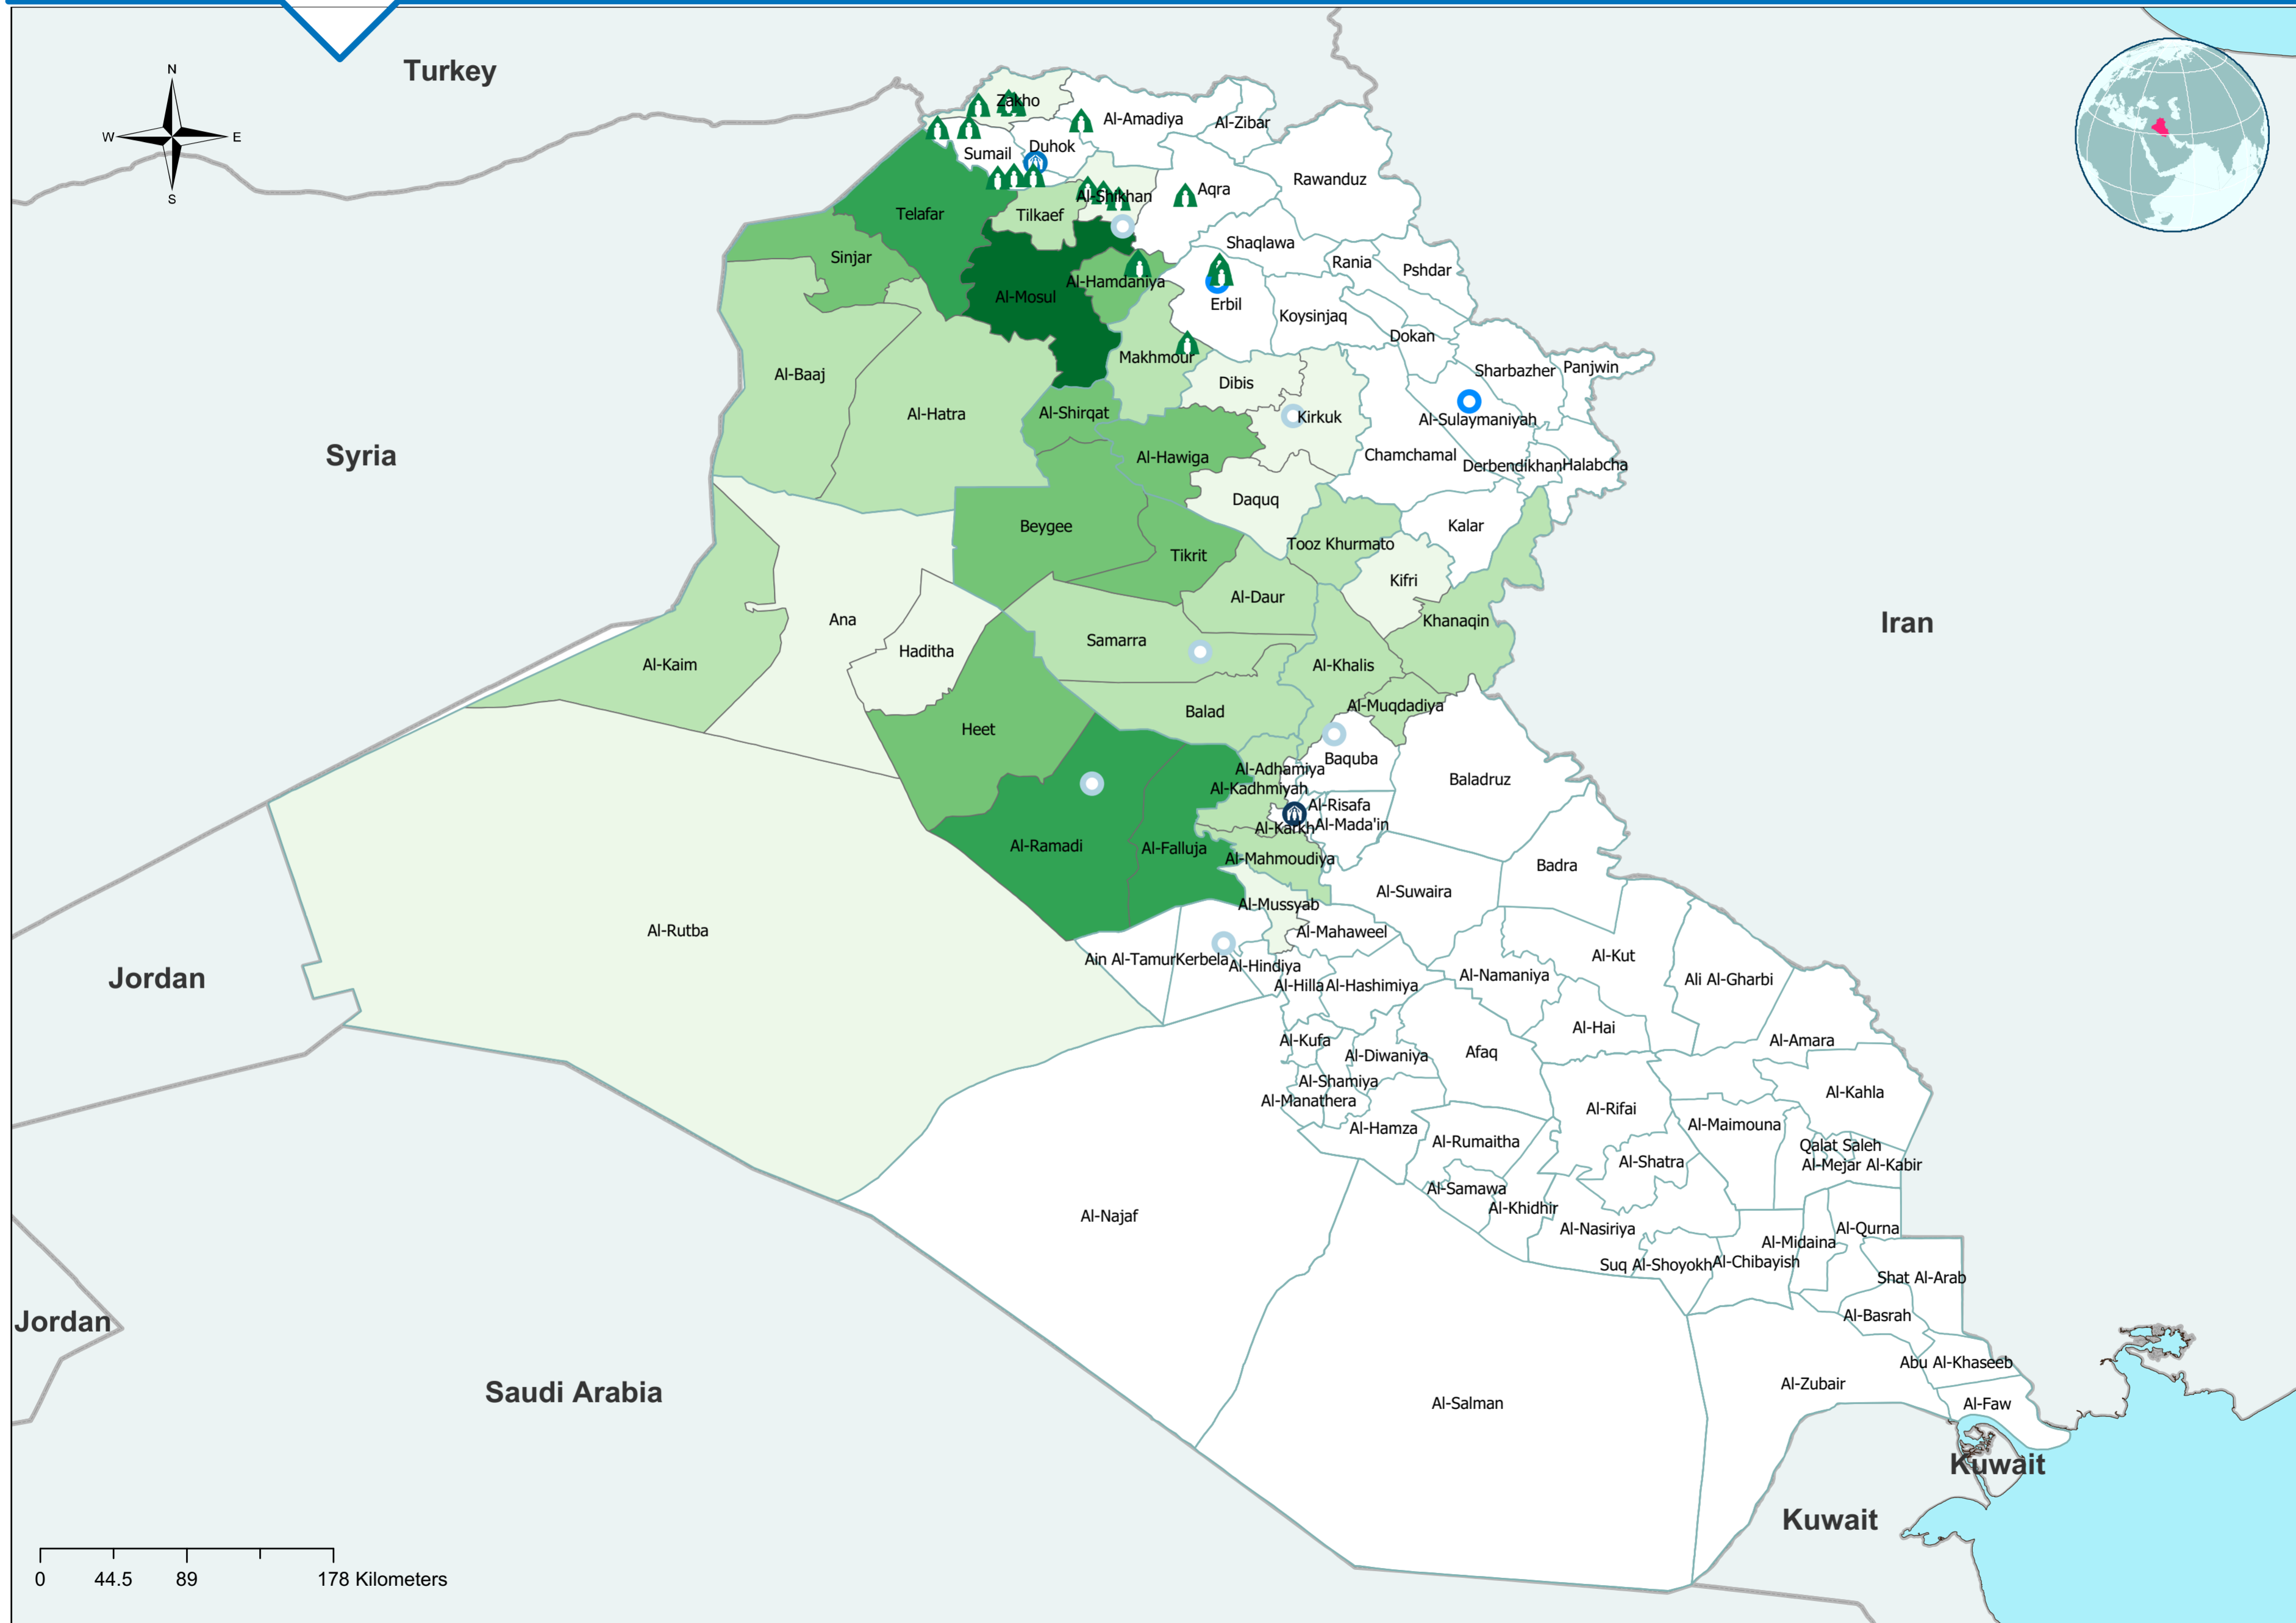

### IDPs and Returnees Population

### Geographical Distribution

**Total IDP Population**

**1,053,038**

**Households**

**179,776**

### Individuals

-  12 - 4620
-  4620 - 15444
-  15445 - 38808
-  38809 - 83598
-  83599 - 198525
-  District Borders
-  Waterways
-  Water Body
-  Country Borders
-  Governorate Borders

**IDP Returnees Population**  
**4,897,128**

-  Governorate Borders
-  District Borders
-  Waterways
-  Water Body
-  Country Borders