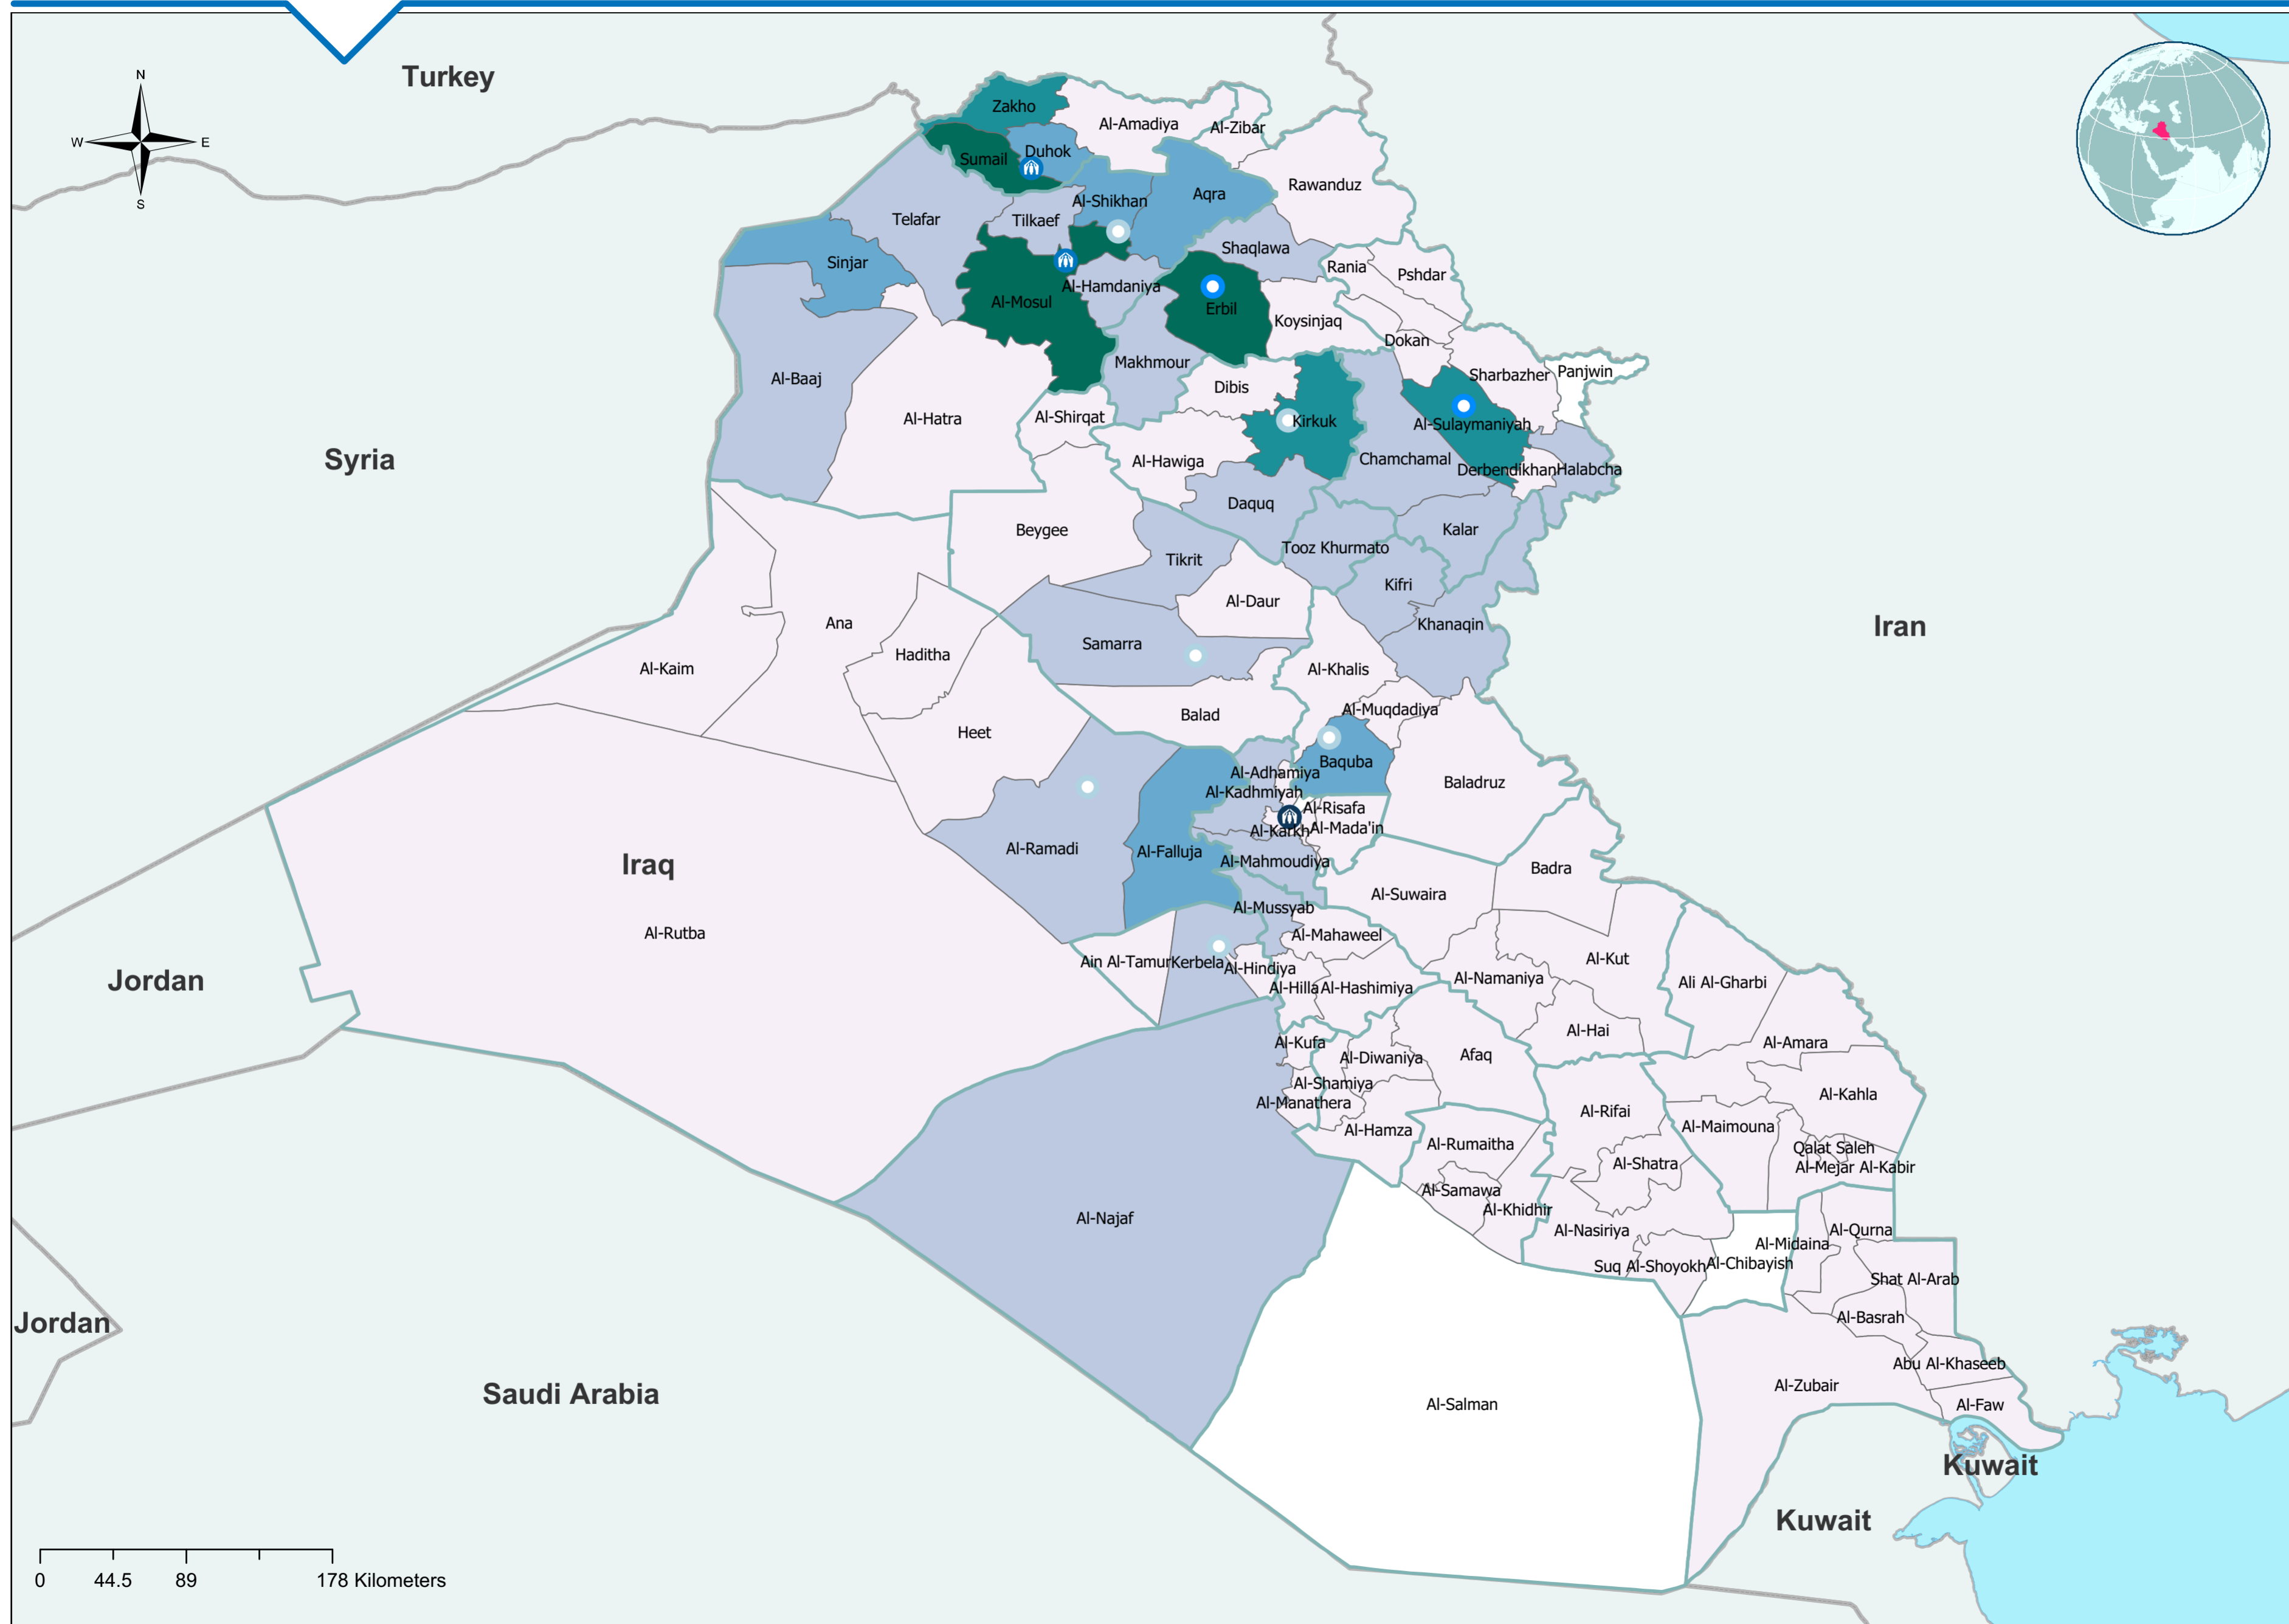

### IDPs and Returnees Population

### Geographical Distribution

**Total IDP Population**

**1,053,038**

**Households**

**179,776**

### Individuals

-  12 - 4620
-  4620 - 15444
-  15445 - 38808
-  38809 - 83598
-  83599 - 198525
-  District Borders
-  Waterways
-  Water Body
-  Country Borders
-  Governorate Borders

**IDP Returnees Population**  
**4,897,128**

-  Governorate Borders
-  District Borders
-  Waterways
-  Water Body
-  Country Borders