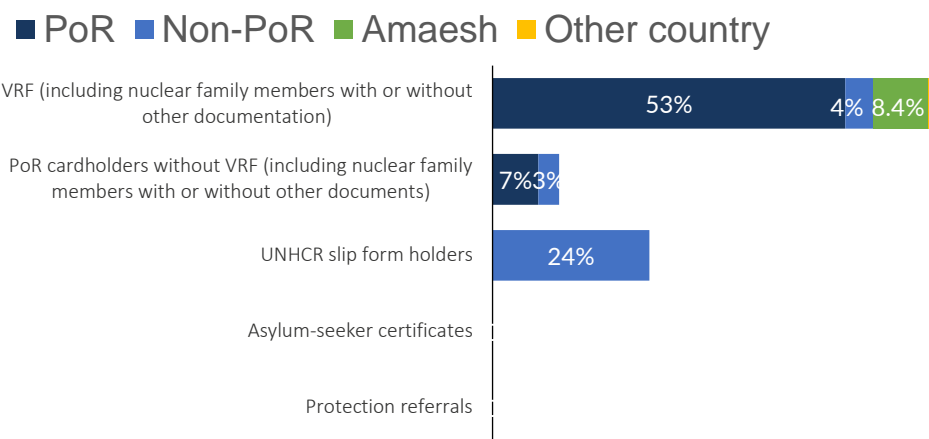

This infographic provides a weekly update on UNHCR-assisted Afghan nationals returning from Pakistan, Iran and other countries. It details both voluntary repatriation as well as other returns. It categorizes the total numbers of returns by age, gender and documentation type, offering a clear demographic snapshot. Additionally, the infographic traces the flow of returnees from January to present, highlighting trends and changes over time. This visual representation serves as a vital tool for understanding the dynamics of Afghan nationals return, aiding stakeholders in making informed decisions and assessments regarding their integration and support.

Key Figures for the Week of 3 November - 9 November 2024

479 UNHCR-assisted returns

- **298** Total VolRep returns (VRF)
- **181** Total Other returns (Non-VRF)
- **68** Daily average (VRF+ non-VRF) returns

Age and gender analysis of returnees

- **50%** of returnees are female
- **34%** of returnee households are female-headed
- **54%** of returnees are below 18

Demographic Breakdown

Returns by documentation type