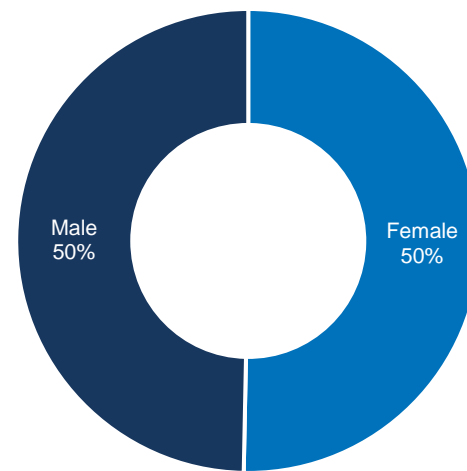

Gender breakdown of returnees