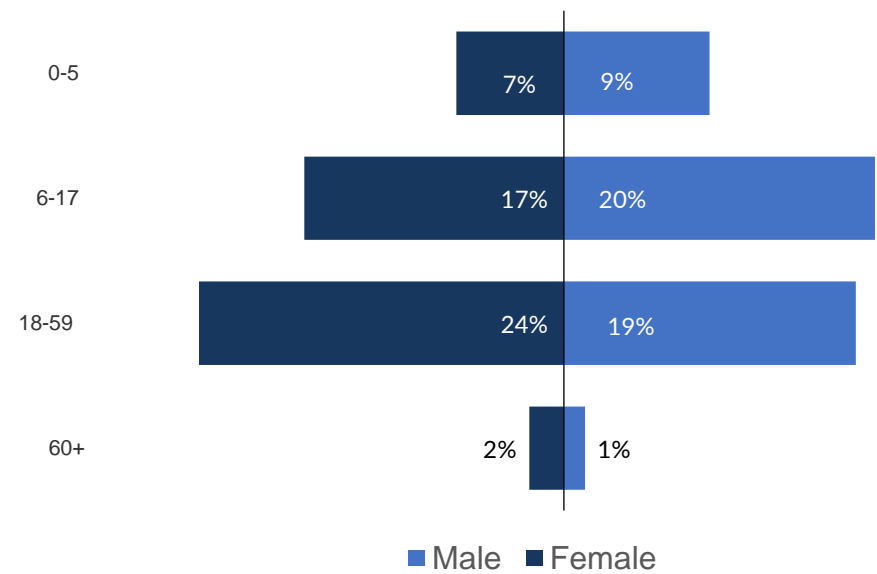

Age and gender breakdown of returnees