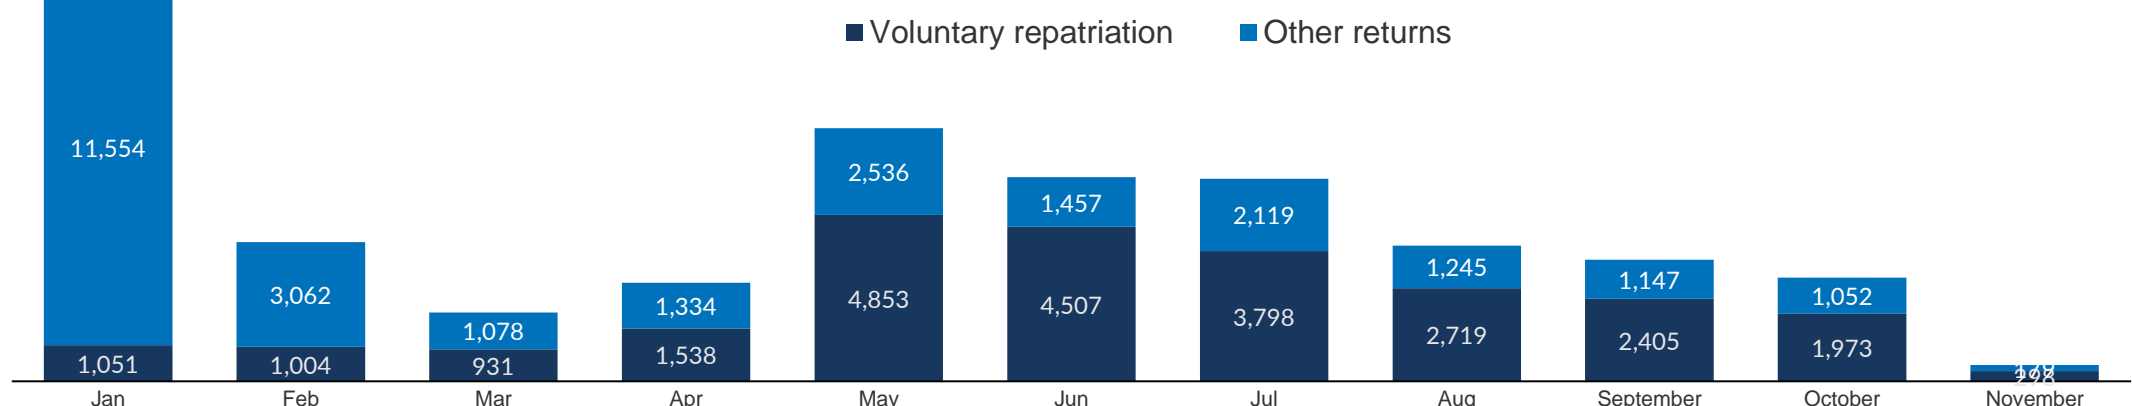

This infographic provides a weekly update on UNHCR-assisted Afghan nationals returning from Pakistan, Iran and other countries. It details both voluntary repatriation as well as other returns. It categorizes the total numbers of returns by age, gender and documentation type, offering a clear demographic snapshot. Additionally, the infographic traces the flow of returnees from January to present, highlighting trends and changes over time. This visual representation serves as a vital tool for understanding the dynamics of Afghan nationals return, aiding stakeholders in making informed decisions and assessments regarding their integration and support.

Age and gender analysis of returnees

- **50%** of returnees are female
- **34%** of returnee households are female-headed
- **54%** of returnees are below 18

Demographic Breakdown

Returns by documentation type

Gender breakdown of returnees

Gender breakdown of returnees by return category

Return category	Male	Female	Total
VRF (PoR cardholders)	134	120	254
VRF (Amaesh cardholders)	19	21	40
VRF (Other country)	2	2	4
POR cardholders (incl. family members with or without other documents)	19	29	48
Slip holders	55	58	113
Undocumented member of VRF family	9	11	20
Asylum seeker certificate holder	-	-	0
Protection referral	-	-	0
Grand total	238	241	479

Age and gender breakdown of returnees

Year-to-date Return Trends

Total Individuals since 15 September 2023: 116,088 (Male: 59,776, Female: 56,312)

Total Individuals since 1 January 2024: 51,840 (Male: 26,090, Female: 25,750)