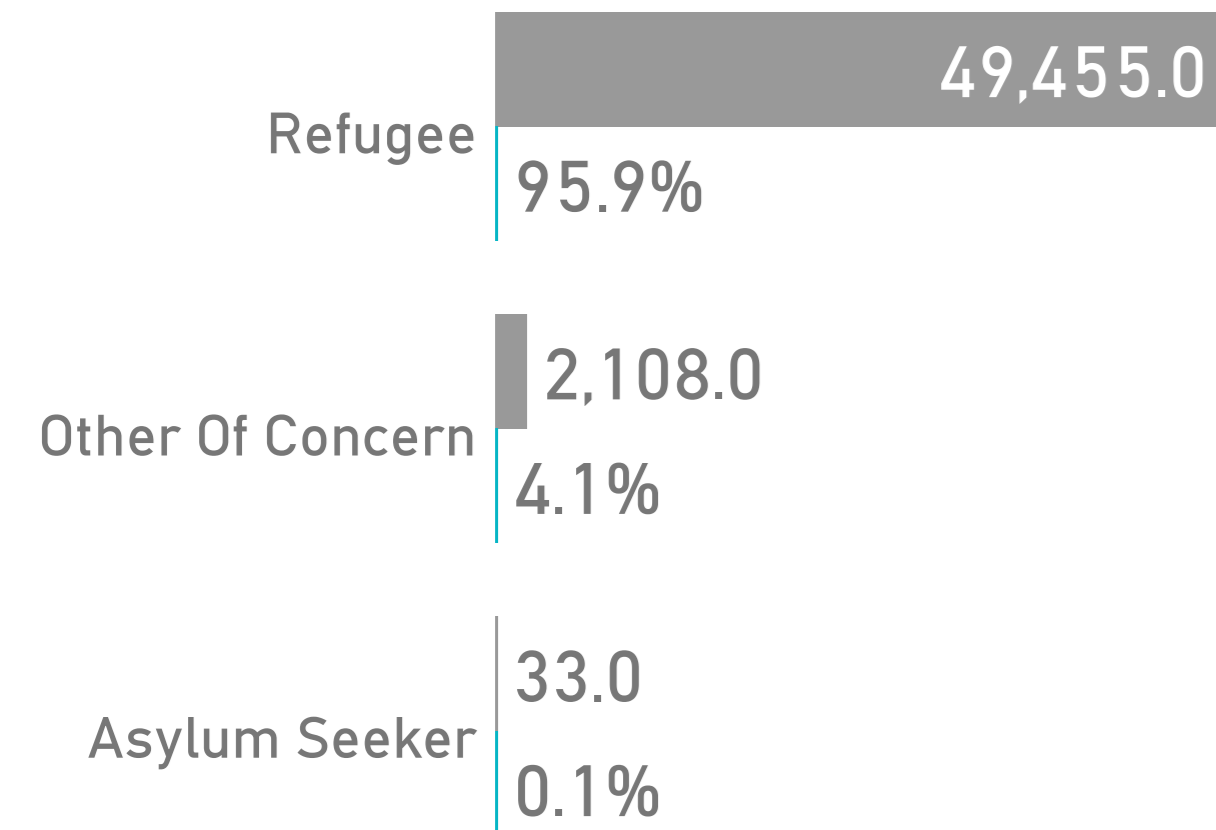

Legal Status