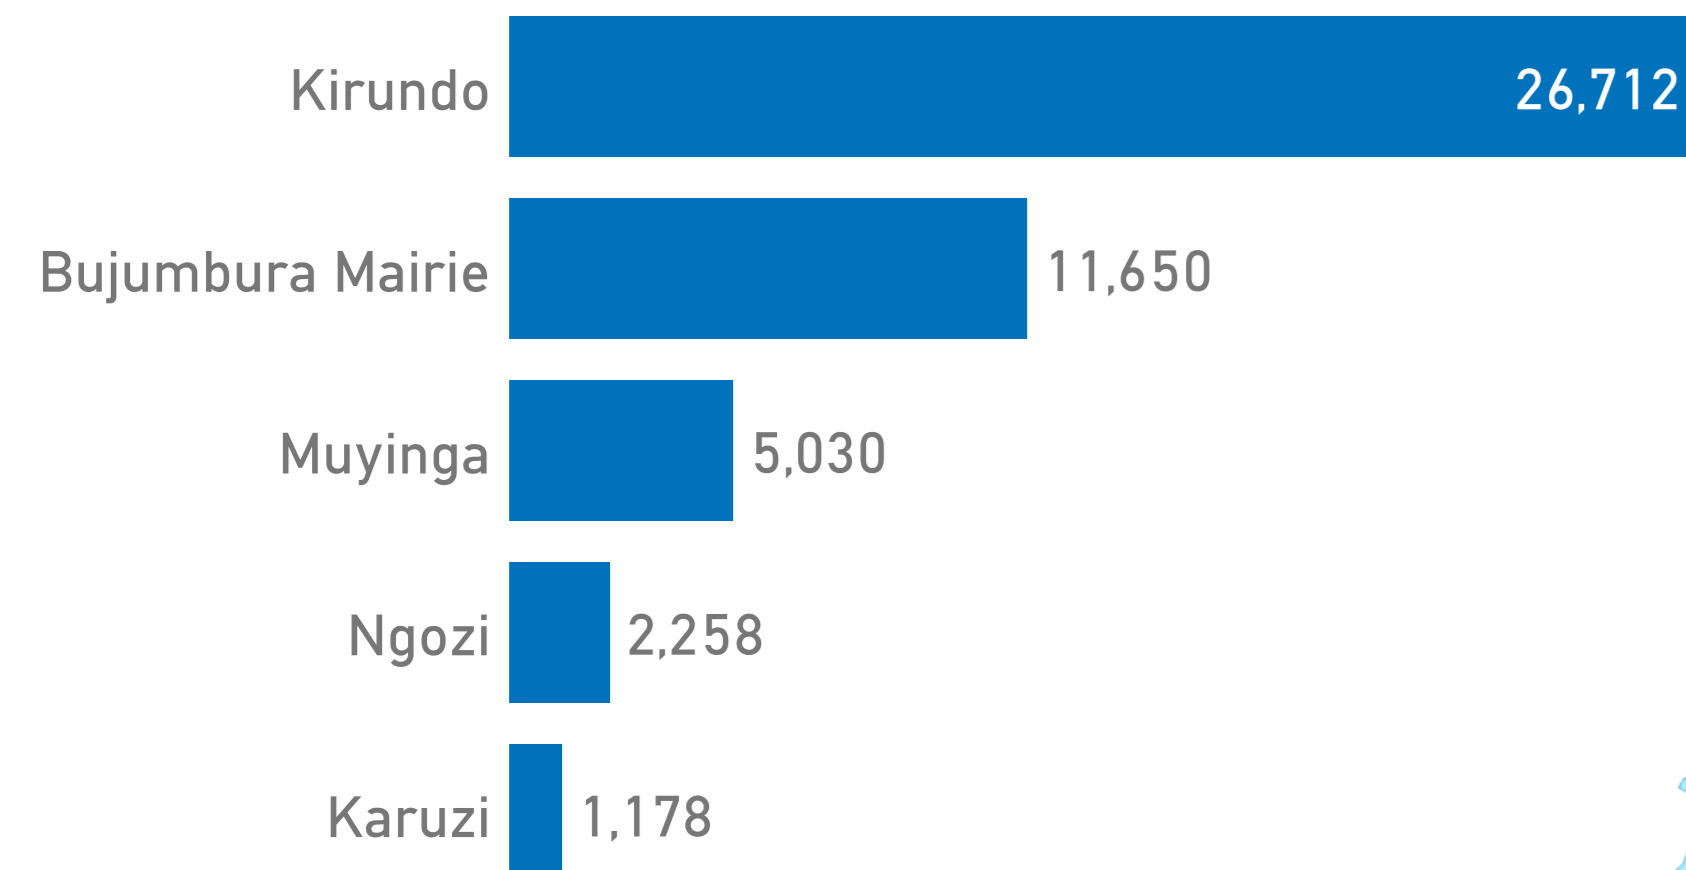

**51,596**  
Total Population

49,455  
Refugees

33  
Asylum Seekers

2,108  
Other of Concern

	<b>Male</b>		<b>Female</b>
	54%		46%
	27,997		23,599

### Top Areas of Origin