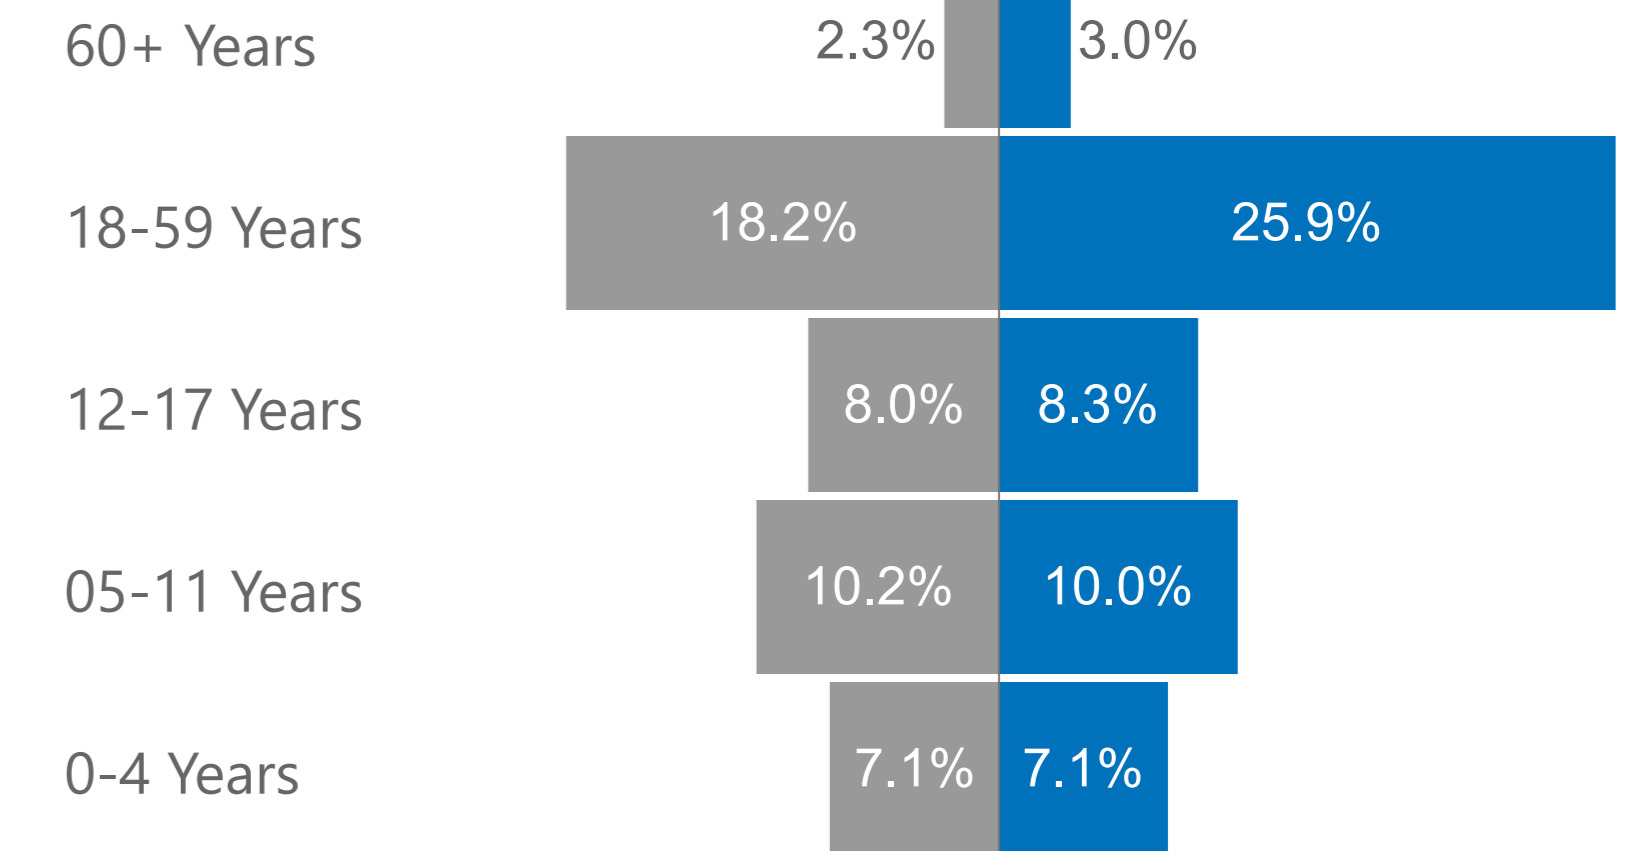

81,955

Total Population

64,148
Refugees

13,577
Asylum Seekers*

4,230
Other of Concern

Male
46%
37,441

Female
54%
44,514

Top Areas of Origin

Women & Children
80%
65,203

Elderly
5%
4,290

Youth (15-24)
24%
19,777

Under 18
51%
41,523

Under 12
34%
28,139

* Among the 13,577 asylum seekers, the registration of 345 individuals is still pending.