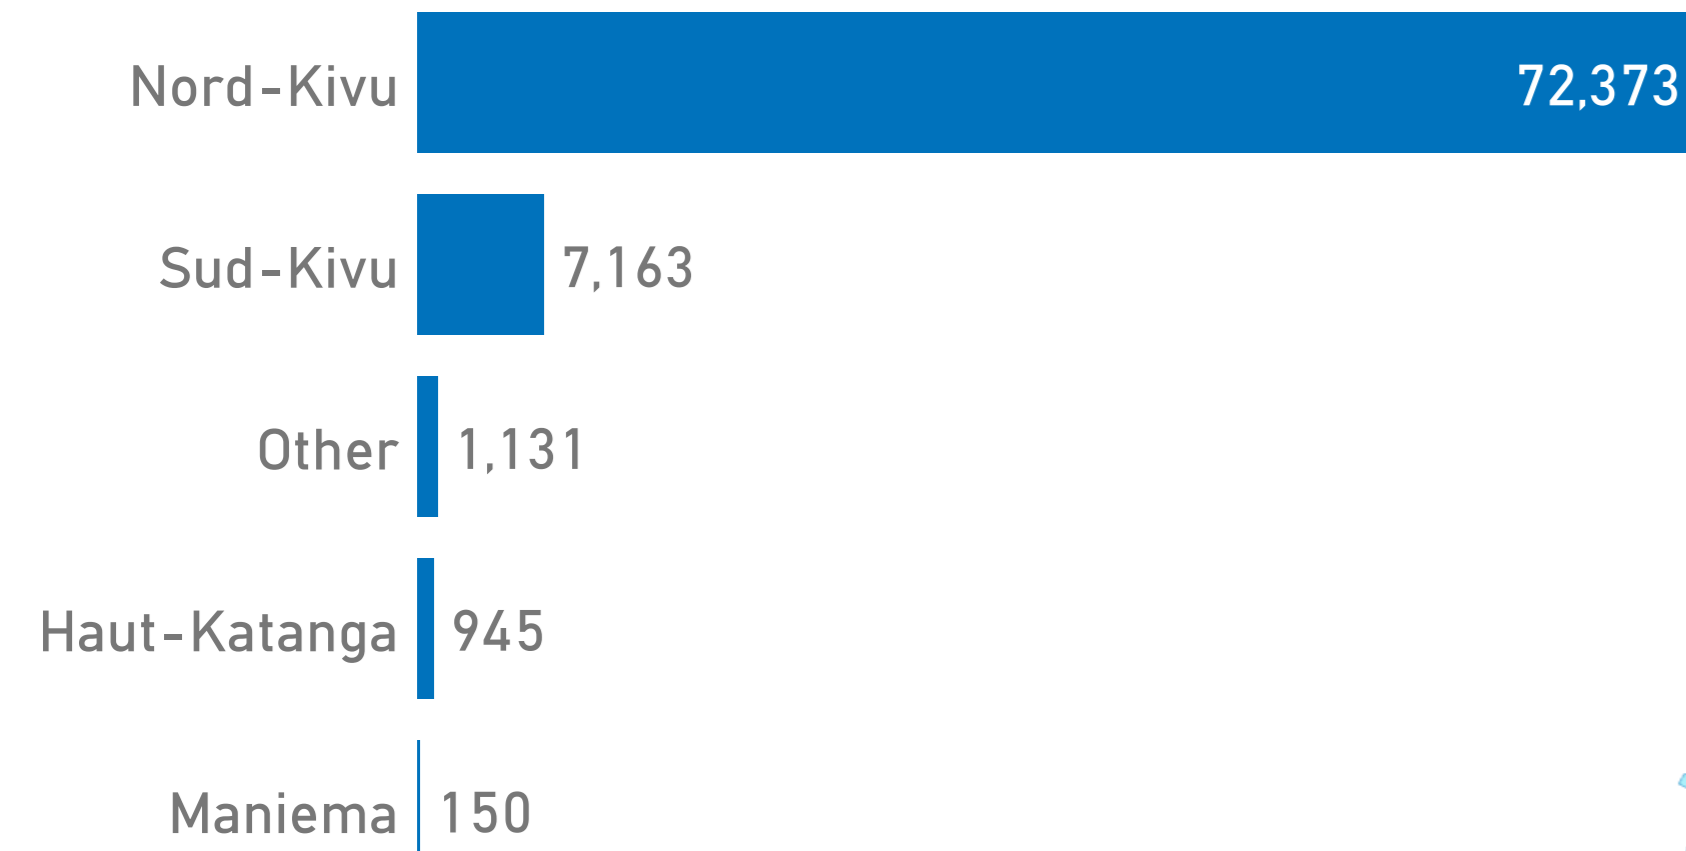

81,955

Total Population

64,148
Refugees

13,577
Asylum Seekers*

4,230
Other of Concern

Male
46%
37,441

Female
54%
44,514

Top Areas of Origin

Women & Children
80%
65,203

Elderly
5%
4,290

Youth (15-24)
24%
19,777

Under 18
51%
41,523

Under 12
34%
28,139

* Among the 13,577 asylum seekers, the registration of 345 individuals is still pending.