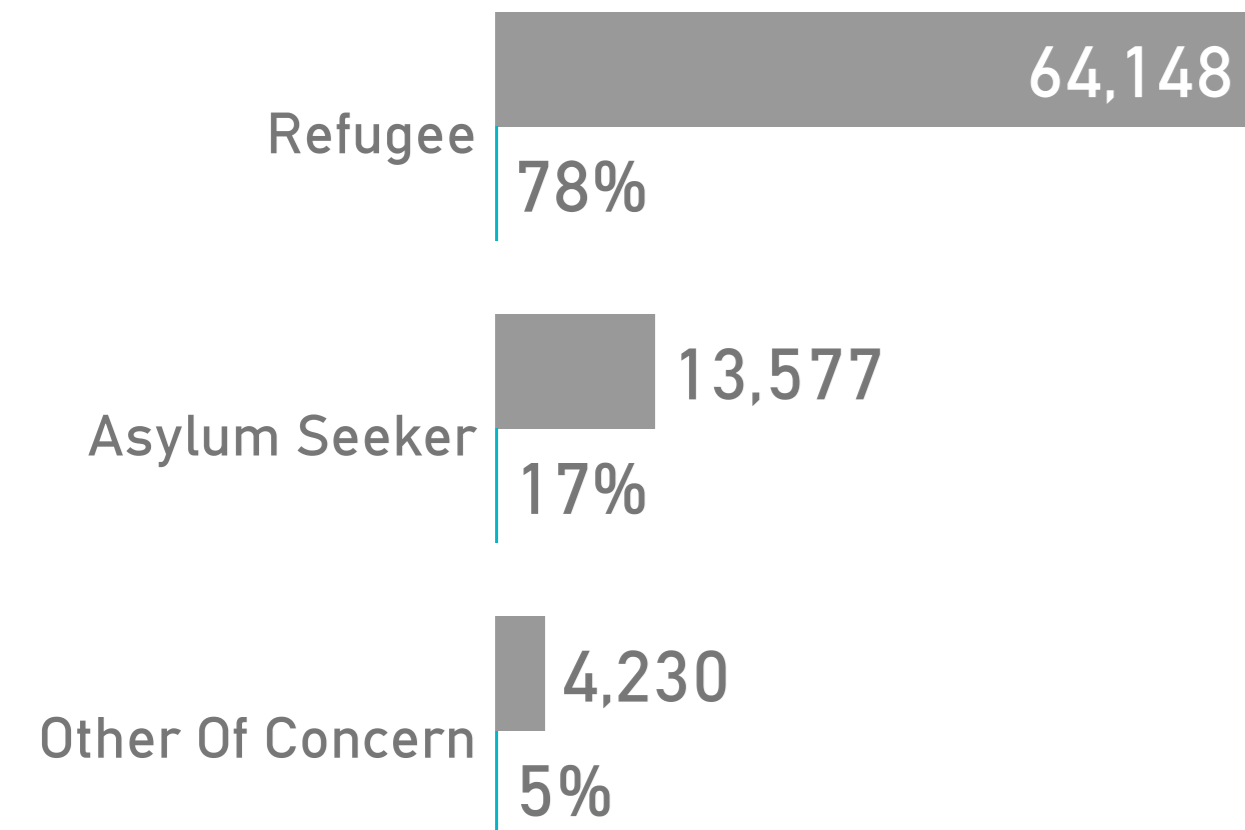

Legal Status