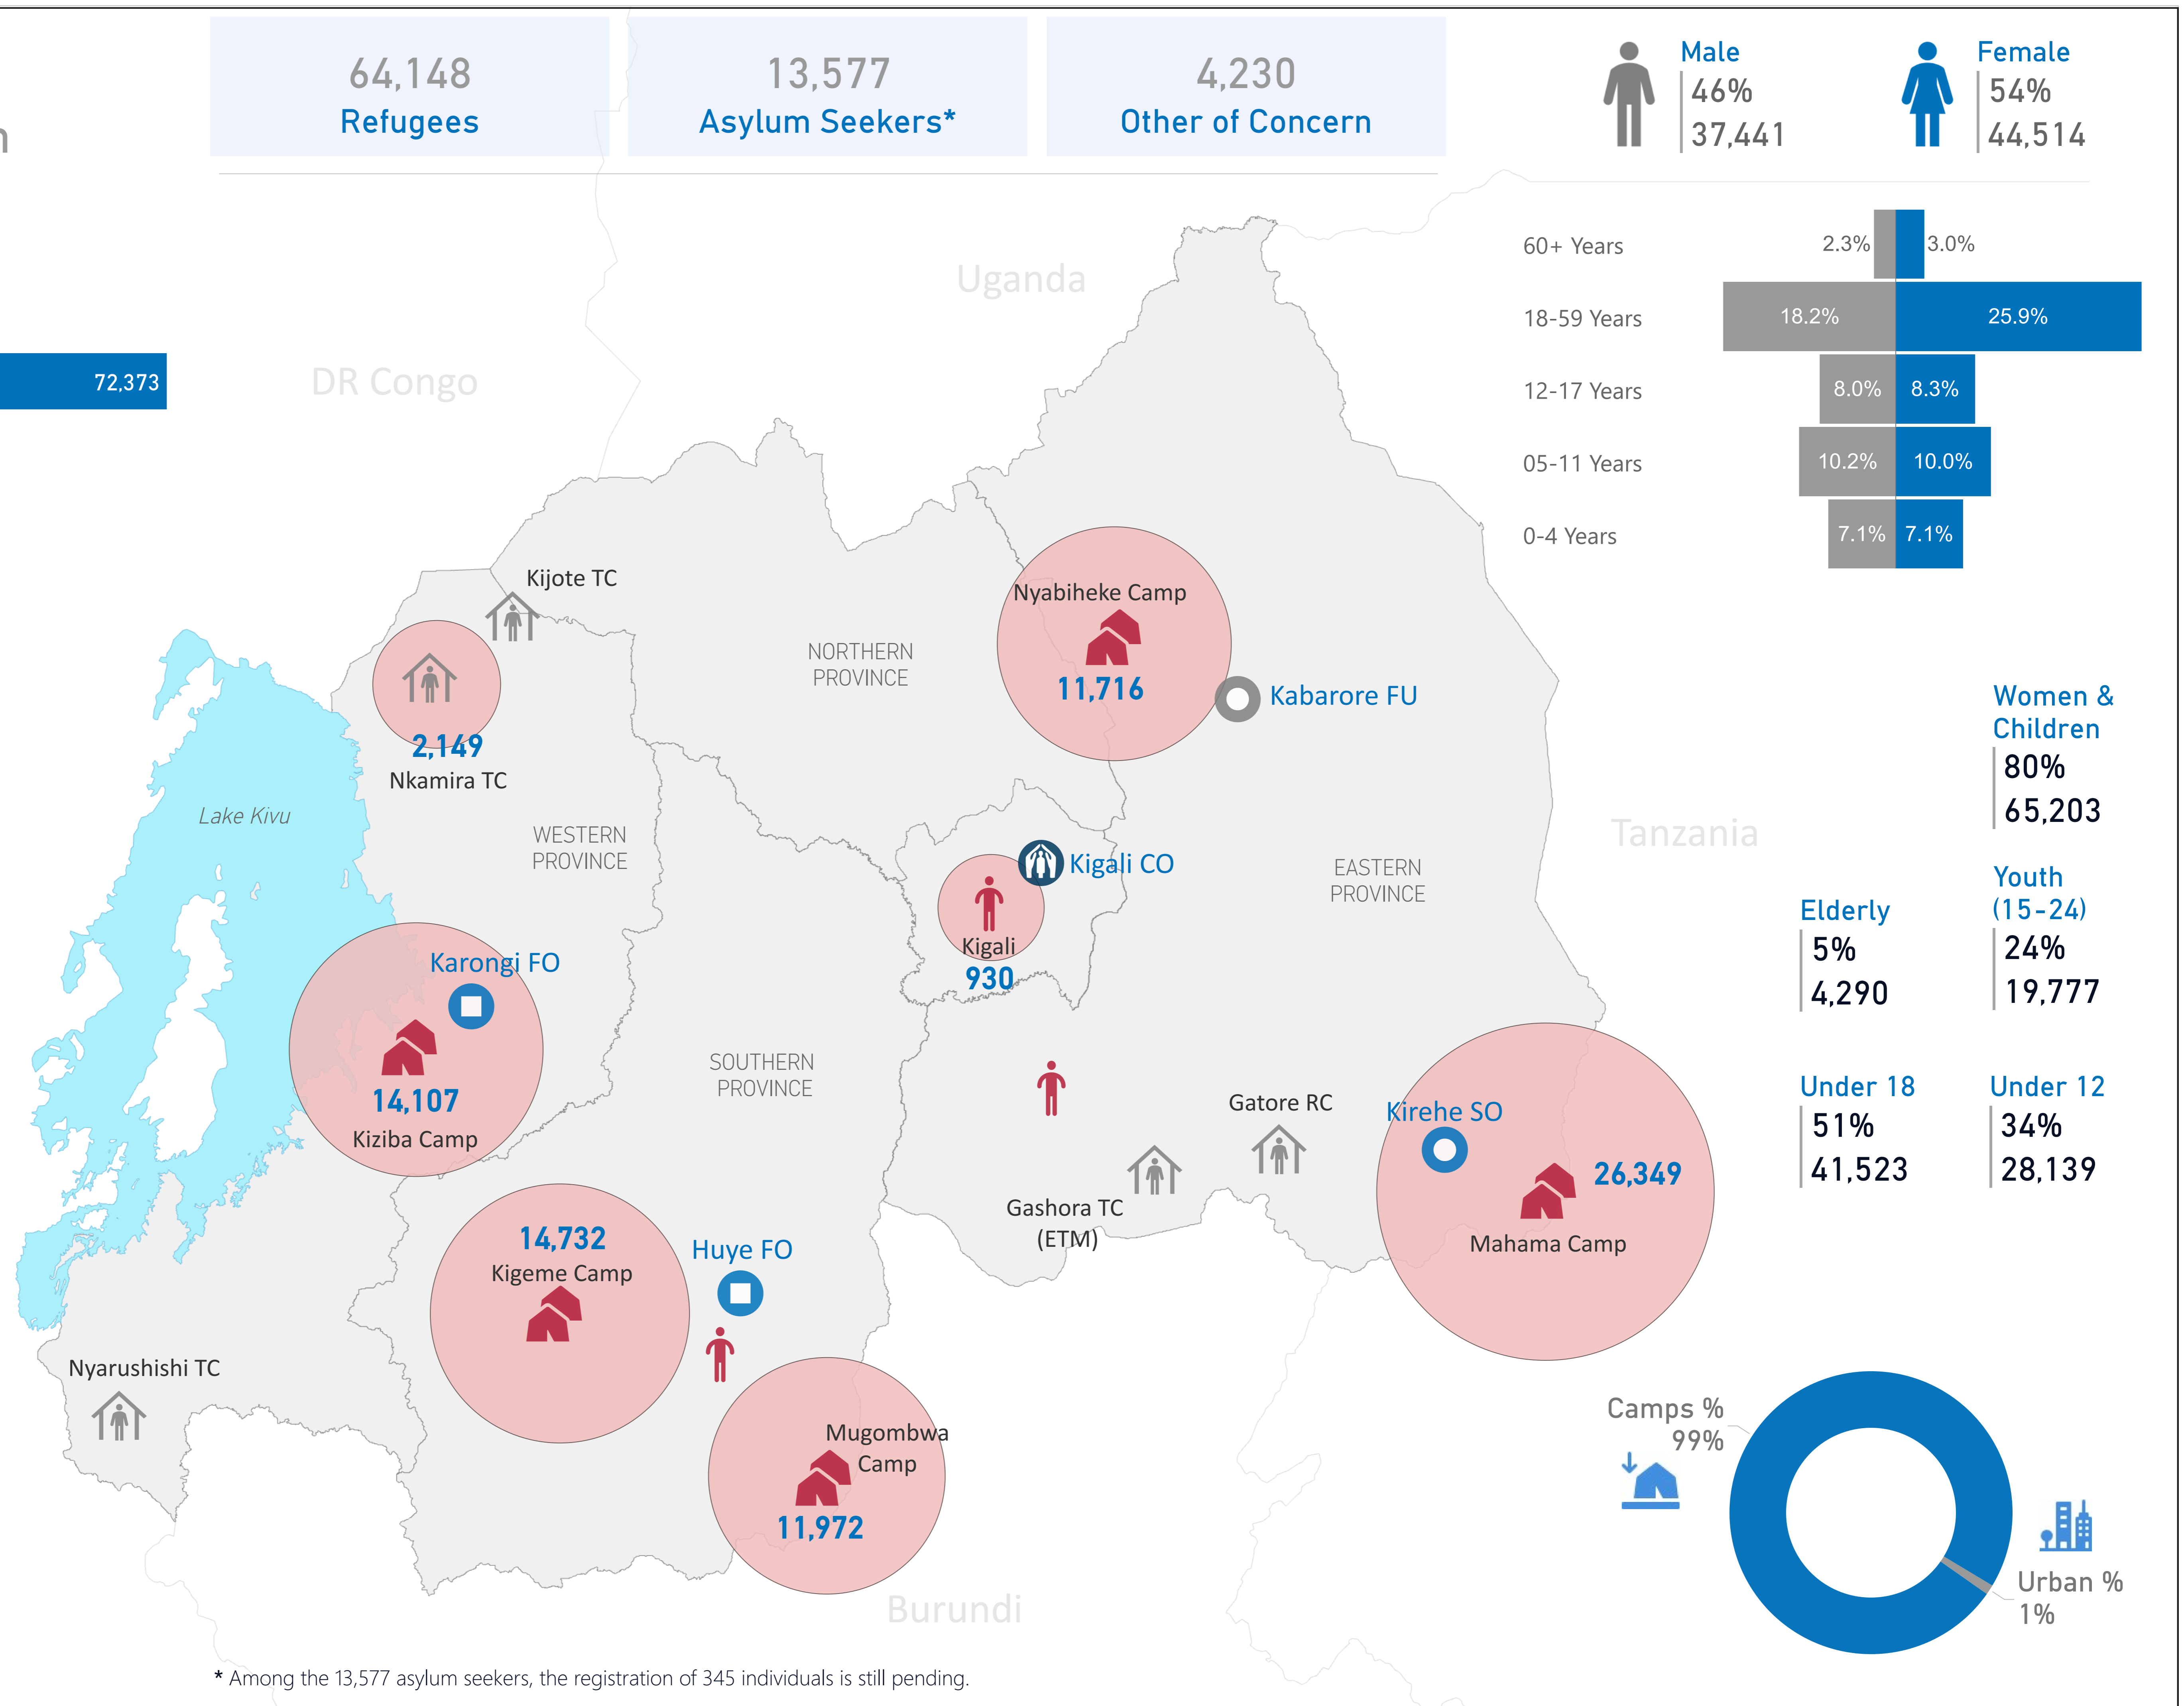

81,955

Total Population

64,148
Refugees

13,577
Asylum Seekers*

4,230
Other of Concern

Male
46%
37,441

Female
54%
44,514

Top Areas of Origin

Legal Status

-  UNHCR Branch Office
-  UNHCR Sub Office
-  UNHCR Field Office
-  UNHCR Field Unit
-  Refugee Camp
-  Refugee Center
-  Urban Refugee

Disclaimer: The boundaries and names shown, and the designations used on this map do not imply official endorsement or acceptance by the United Nations.

Women & Children
80%
65,203

Elderly
5%
4,290

Youth (15-24)
24%
19,777

Under 18
51%
41,523

Under 12
34%
28,139

* Among the 13,577 asylum seekers, the registration of 345 individuals is still pending.