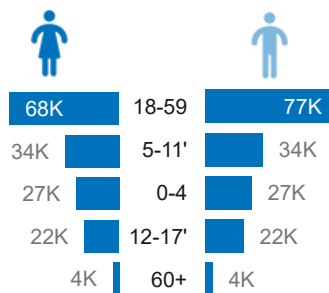

318K
Burundi Refugees and Asylum seekers in neighbouring countries

86K
Internally Displaced Persons

8K
Conflict induced IDPs

78K
Natural disaster IDPs

18,102
Returnees in 2024

91K
Refugees and Asylum Seekers in Burundi

Burundian Refugees by Country of Asylum

Age Gender breakdown

Refugees in Burundi Country of Origin

Burundi Returnees in 2024

Burundians displaced into neighbouring countries