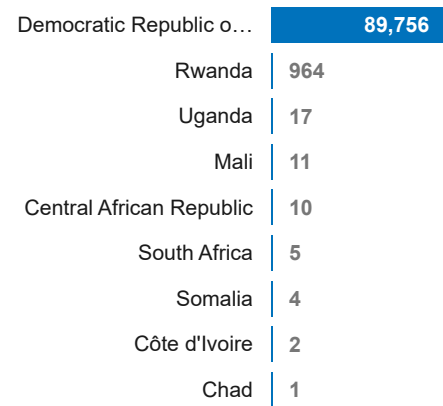

318K
Burundi Refugees and Asylum seekers in neighbouring countries

86K
Internally Displaced Persons

8K
Conflict induced IDPs

78K
Natural disaster IDPs

18,102
Returnees in 2024

91K
Refugees and Asylum Seekers in Burundi

Burundian Refugees by Country of Asylum

Age Gender breakdown

Refugees in Burundi Country of Origin

Burundi Returnees in 2024

Burundians displaced into neighbouring countries