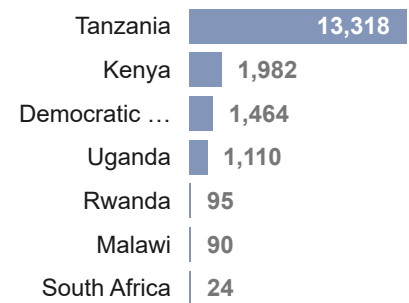

318K
Burundi Refugees and Asylum seekers in neighbouring countries

86K
Internally Displaced Persons

8K
Conflict induced IDPs

78K
Natural disaster IDPs

18,102
Returnees in 2024

91K
Refugees and Asylum Seekers in Burundi

Burundian Refugees by Country of Asylum

Age Gender breakdown

Refugees in Burundi Country of Origin

Burundi Returnees in 2024

Burundians displaced into neighbouring countries