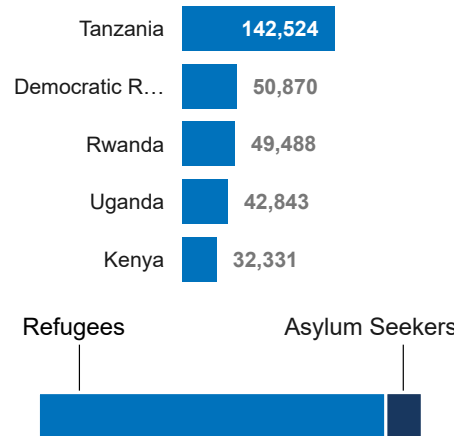

318K
Burundi Refugees and Asylum seekers in neighbouring countries

86K
Internally Displaced Persons

8K
Conflict induced IDPs

78K
Natural disaster IDPs

18,102
Returnees in 2024

91K
Refugees and Asylum Seekers in Burundi

Burundian Refugees by Country of Asylum

Age Gender breakdown

Refugees in Burundi Country of Origin

Burundi Returnees in 2024

Burundians displaced into neighbouring countries