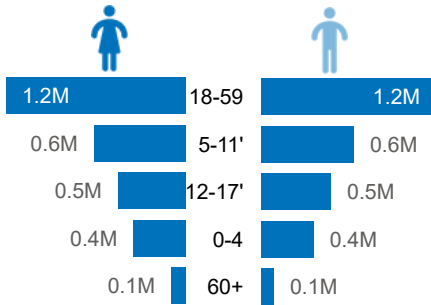

**5.5M**

Refugees and Asylum seekers in the EHAGL region

**By Age and Gender**

**Refugees by Country of Asylum**

**Refugees by Country of Origin**

**Annual Trend of Displacement | 2014- 2024**

**Population of Refugees and Asylum-Seekers by Countries of Asylum**