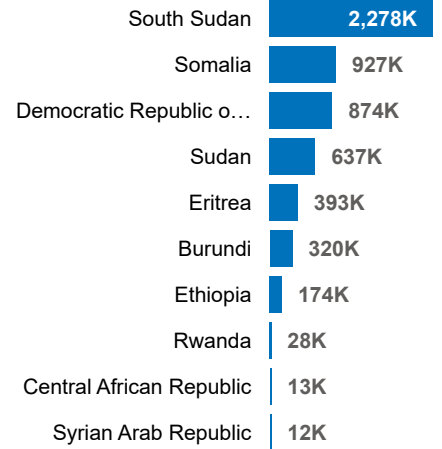

**5.5M**

Refugees and Asylum seekers in the EHAGL region

**By Age and Gender**

**Refugees by Country of Asylum**

**Refugees by Country of Origin**

**Annual Trend of Displacement | 2014- 2024**

**Population of Refugees and Asylum-Seekers by Countries of Asylum**