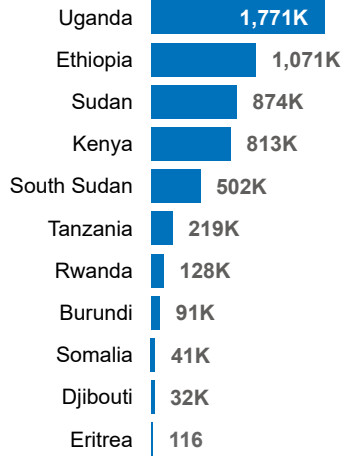

**5.5M**

Refugees and Asylum seekers in the EHAGL region

**By Age and Gender**

**Refugees by Country of Asylum**

**Refugees by Country of Origin**

**Annual Trend of Displacement | 2014- 2024**

**Population of Refugees and Asylum-Seekers by Countries of Asylum**