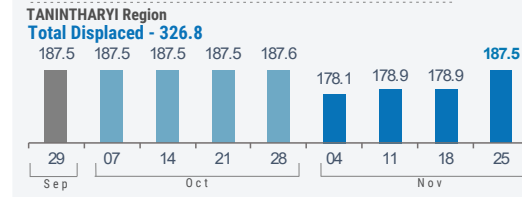

WEEKLY DISPLACEMENT FIGURES⁽²⁾

BY STATE/REGION (29 Sep - 25 Nov)

(thousands)