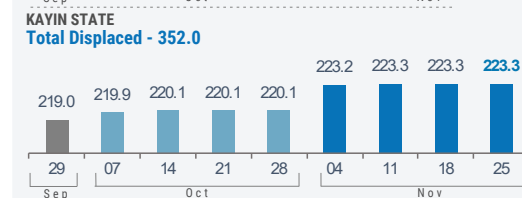

WEEKLY DISPLACEMENT FIGURES⁽²⁾

BY STATE/REGION (29 Sep - 25 Nov)

(thousands)