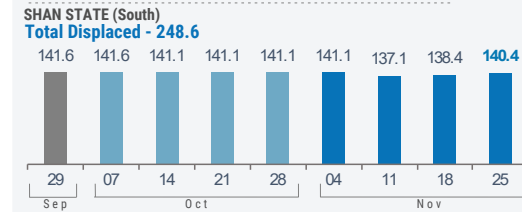

WEEKLY DISPLACEMENT FIGURES⁽²⁾

BY STATE/REGION (29 Sep - 25 Nov)

(thousands)