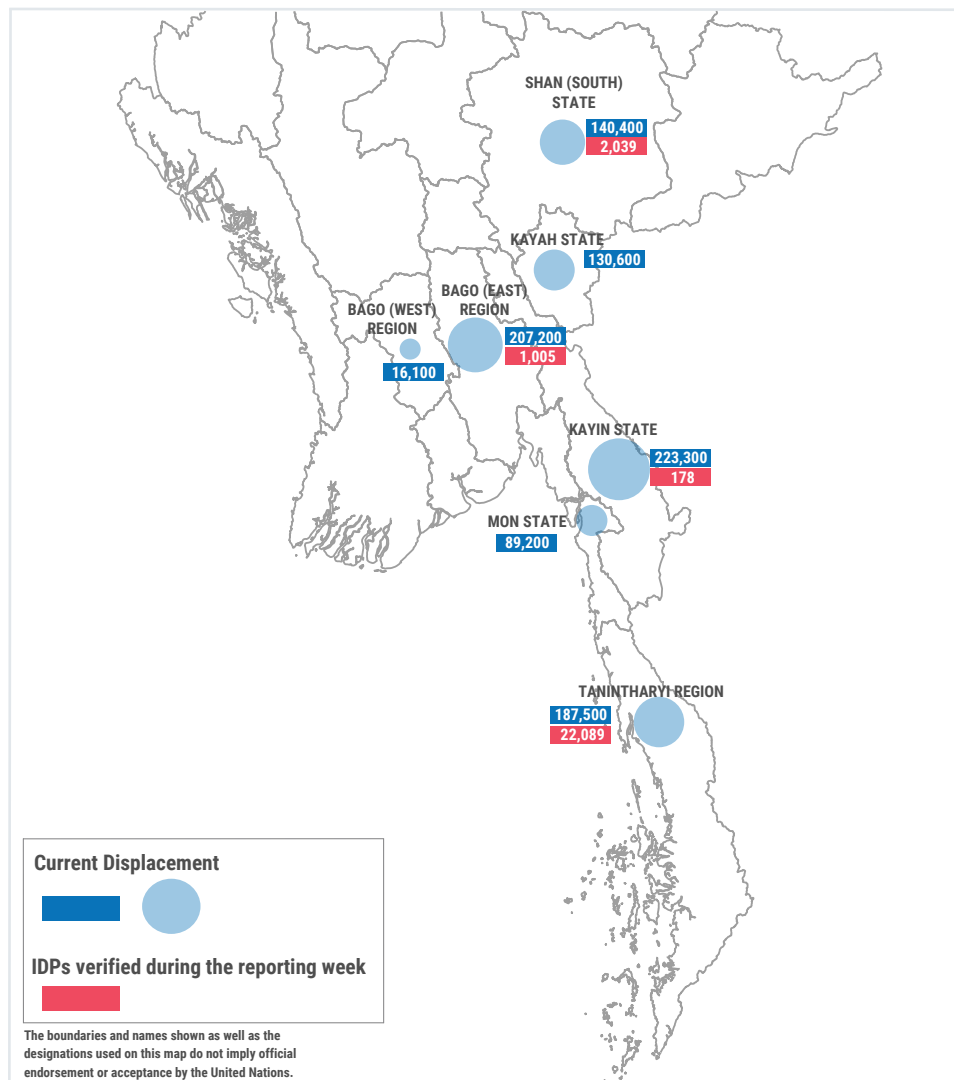

In Tanintharyi Region, artillery shelling combined with reinforcement of the Tatmadaw's troops displaced 19,237 within Launglon Township, and forced 5,915 IDPs to flee in a secondary displacement. In addition, armed clashes in Palaw Township displaced 2,164 people from Sin Htoe Gyi village to a forest near Kyauk Taung village. In Tanintharyi Township, an eviction by local defense forces displaced more 668 people. Following a withdrawal of troops by the Tatmadaw, 414 IDPs from Tanintharyi Township, 2,472 from Thayetchaung Township, 500 from Launglon Township, and 1,260 from Yebyu Township returned to their place of origin. Several shelling conducted by the Tatmadaw in Loikaw Township (Kayah State) forced thousands to flee to the neighboring Shan State (South)'s Pekon Township. Some 1,100 people were displaced while 939 IDPs made the same move as a secondary displacement.

In Bago Region (East), 857 people from Kyaukkyi Township were displaced to Kyaukkyi Town due to armed clashes between the Tatmadaw and an ethnic armed organization (EAO). The reinforcement of troops by the Tatmadaw also displaced 148 people from Yedashe Township.

994,300 ⁽¹⁾

Source: UN in Myanmar

People who are estimated to be displaced by conflict in SE Myanmar (as of 25-Nov-2024).

Total Displaced - 1,565.3 ⁽²⁾