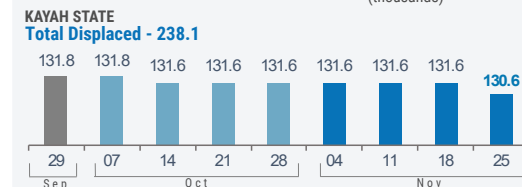

WEEKLY DISPLACEMENT FIGURES⁽²⁾

BY STATE/REGION (29 Sep - 25 Nov)

(thousands)