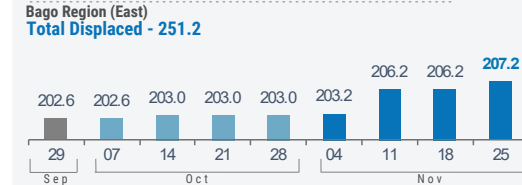

WEEKLY DISPLACEMENT FIGURES⁽²⁾

BY STATE/REGION (29 Sep - 25 Nov)

(thousands)