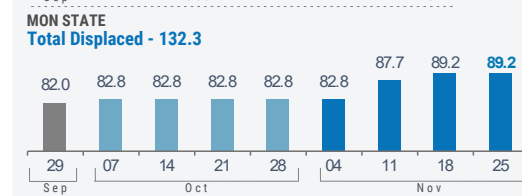

WEEKLY DISPLACEMENT FIGURES⁽²⁾

BY STATE/REGION (29 Sep - 25 Nov)

(thousands)