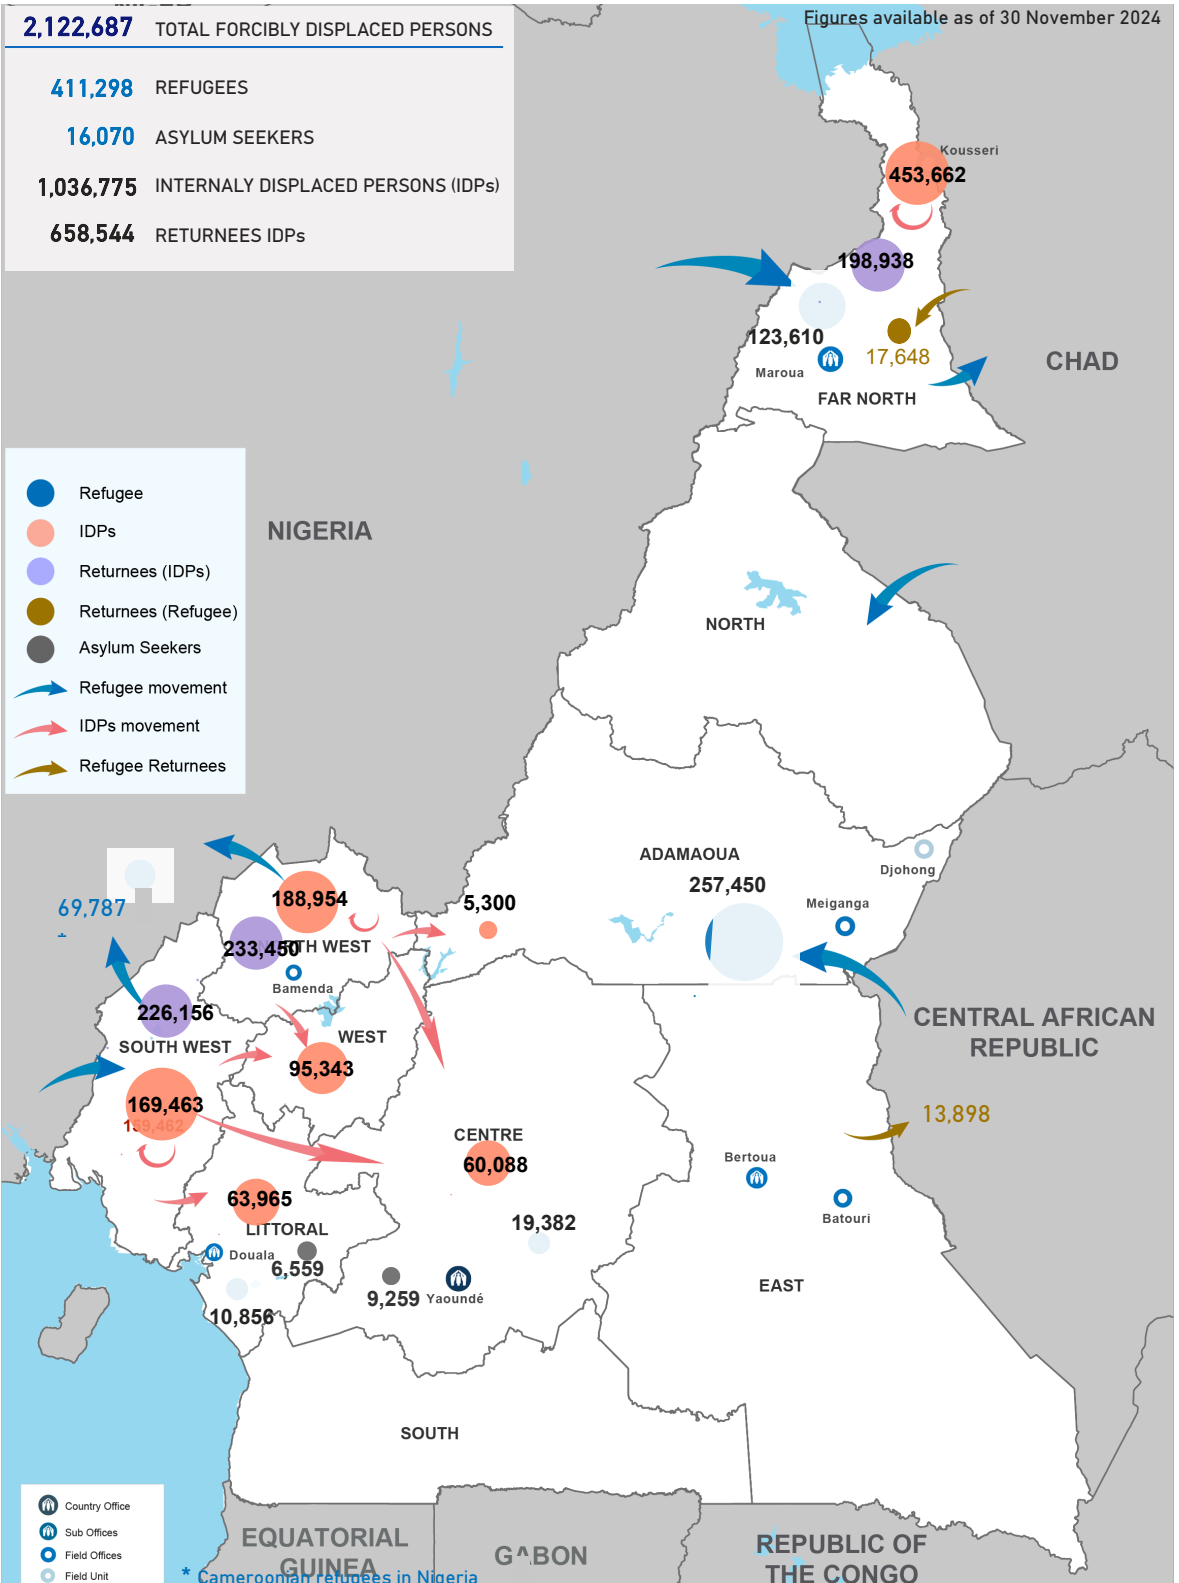

Figures available as of 30 November 2024

**2,122,687** TOTAL FORCIBLY DISPLACED PERSONS

**411,298** REFUGEES

**16,070** ASYLUM SEEKERS

**1,036,775** INTERNALLY DISPLACED PERSONS (IDPs)

**658,544** RETURNEES IDPs

\* Cameroonian refugees in Nigeria