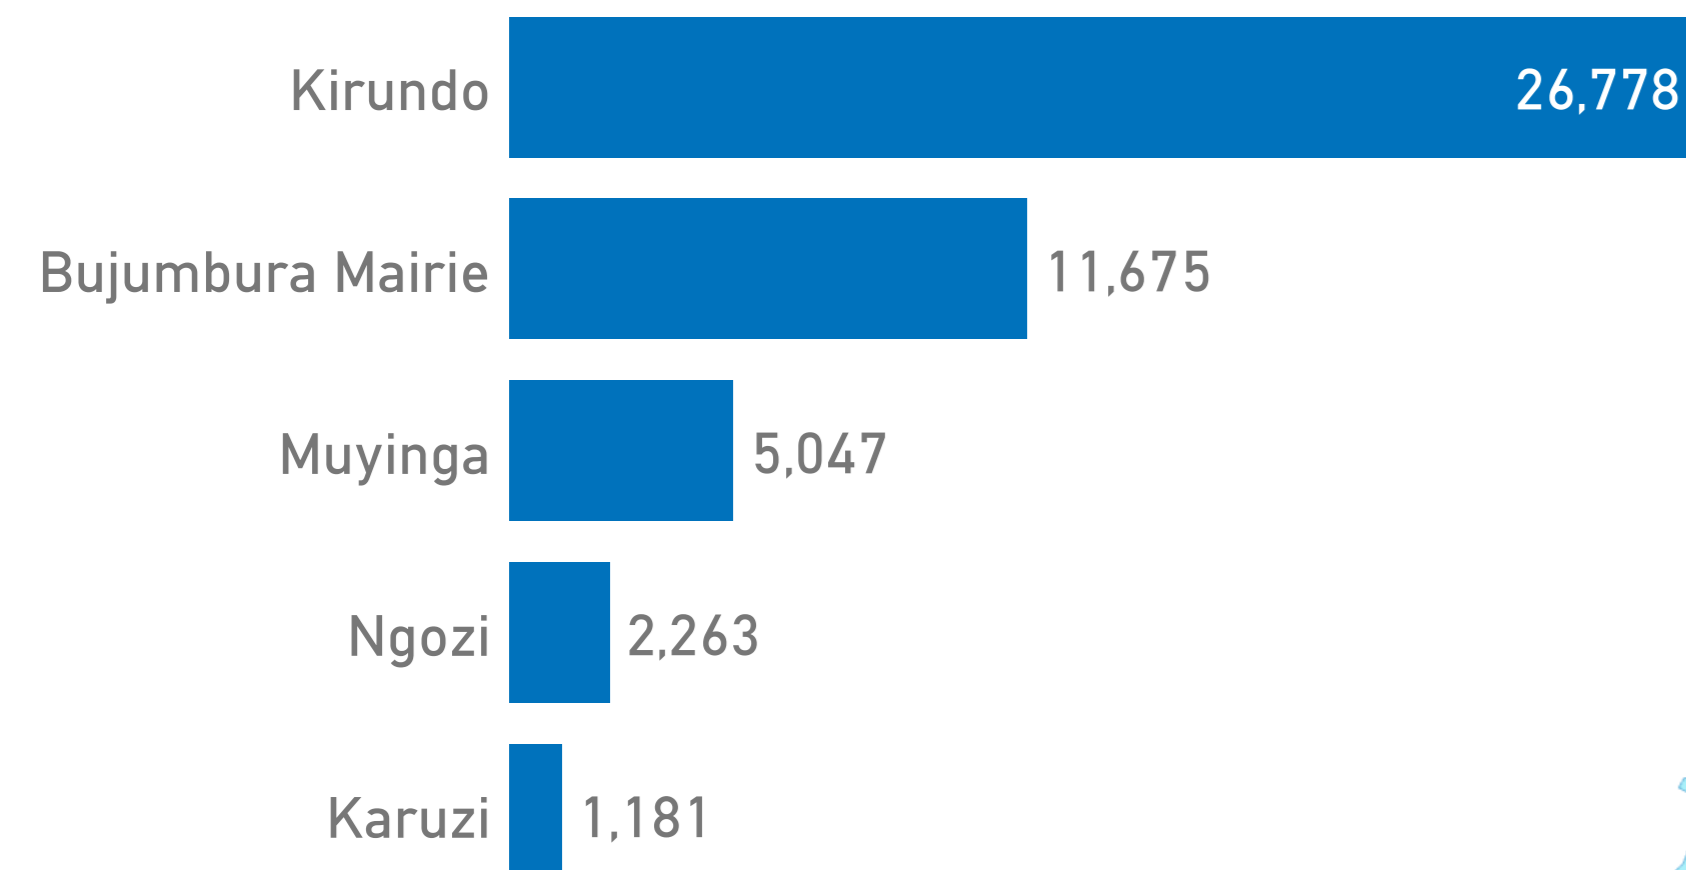

**51,682**  
Total Population

49,537  
Refugees

32  
Asylum Seekers

2,113  
Other of Concern

	<b>Male</b>		<b>Female</b>
	54%		46%
	28,044		23,638

### Top Areas of Origin