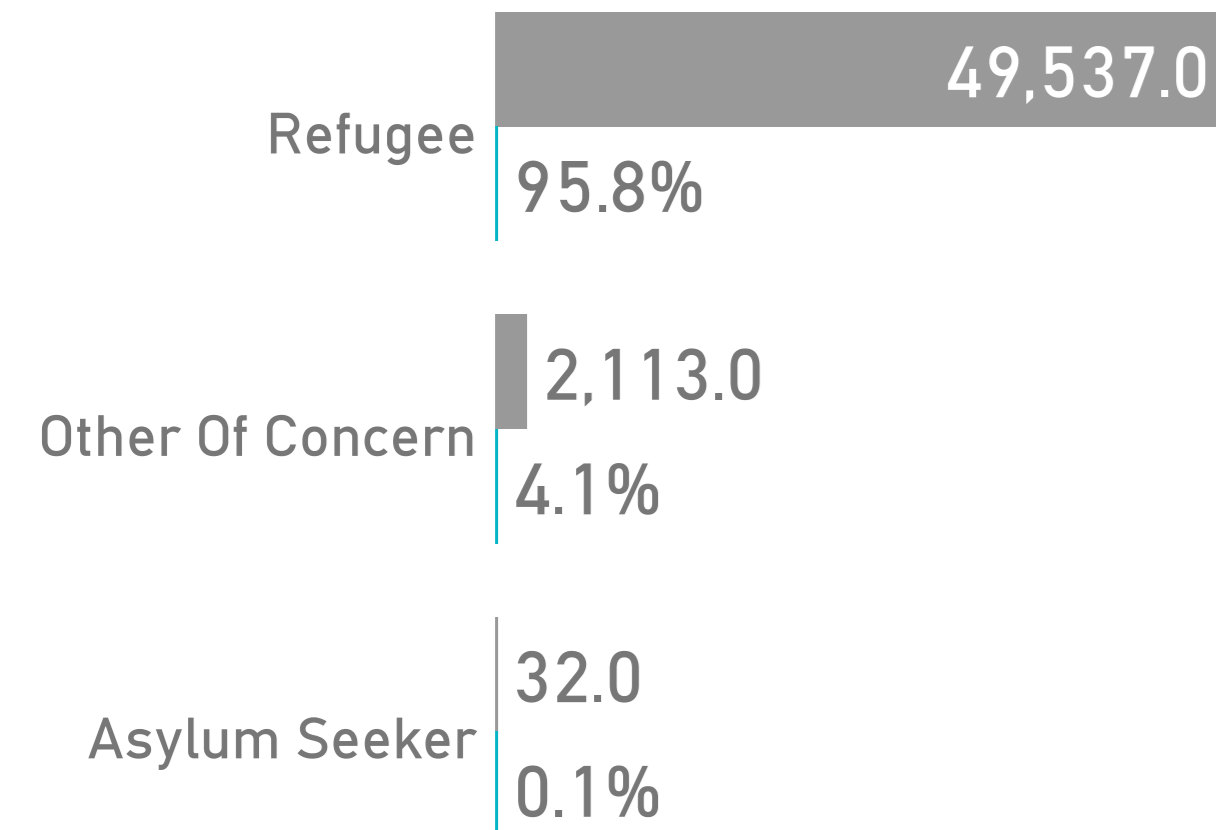

Legal Status