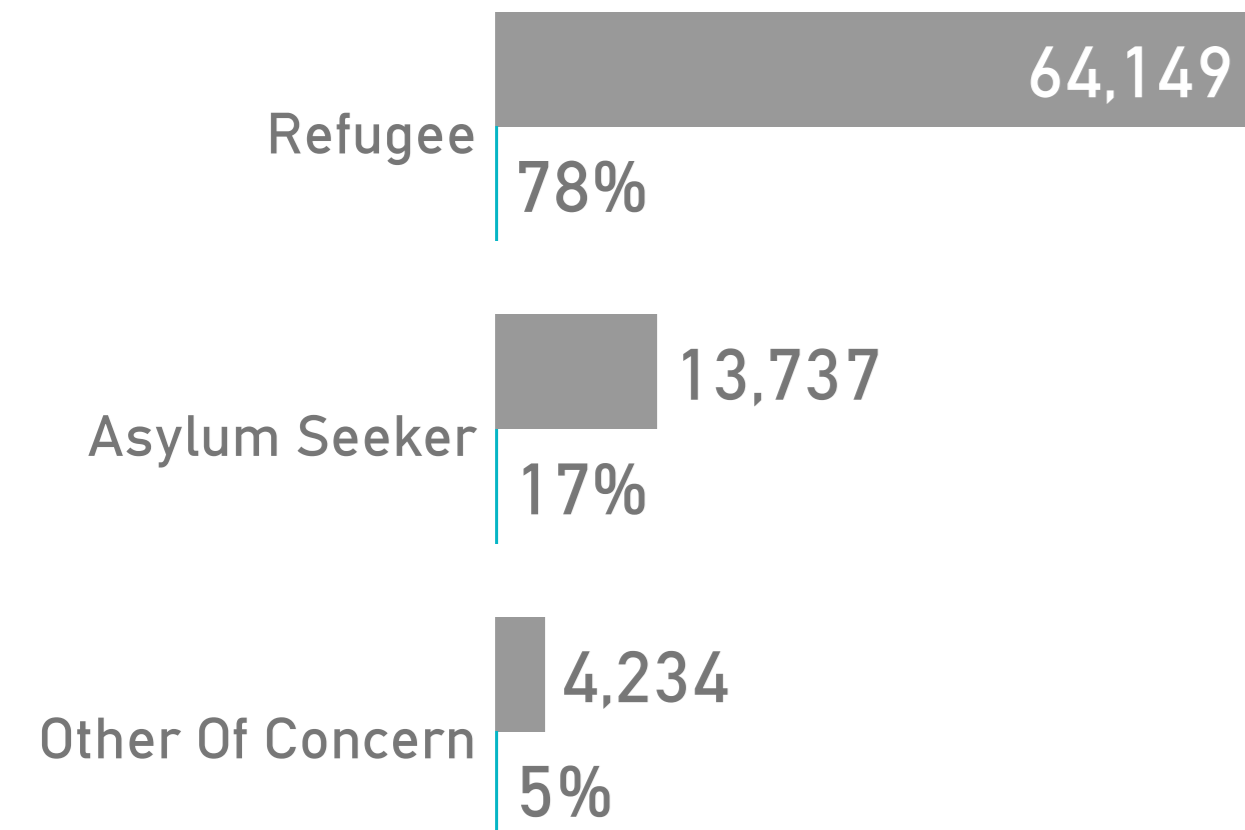

82,120
Total Population

64,149
Refugees

13,737
Asylum Seekers*

4,234
Other of Concern

Male
46%
37,529

Female
54%
44,591

Top Areas of Origin

Legal Status

Women & Children
80%
65,309

Elderly (15-24)
5%
4,297

Youth (15-24)
24%
19,835

* Among the 13,737 asylum seekers, the registration of 401 individuals is still pending.