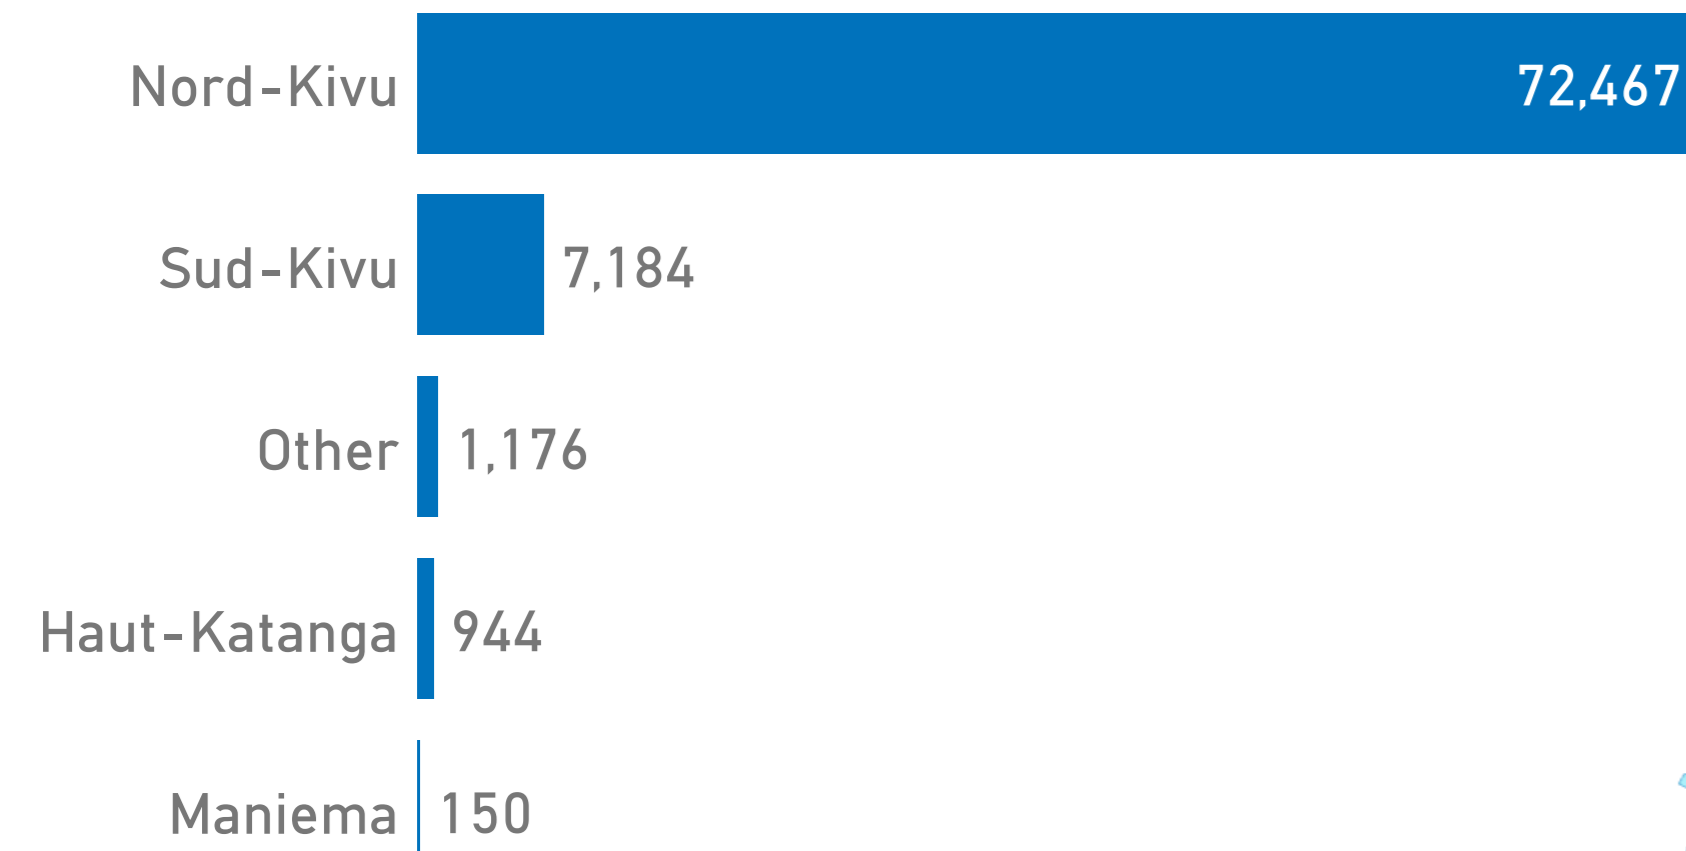

82,120
Total Population

64,149
Refugees

13,737
Asylum Seekers*

4,234
Other of Concern

Male
46%
37,529

Female
54%
44,591

Top Areas of Origin

Legal Status

Women & Children
80%
65,309

Elderly (15-24)
5%
4,297

Youth (15-24)
24%
19,835

* Among the 13,737 asylum seekers, the registration of 401 individuals is still pending.