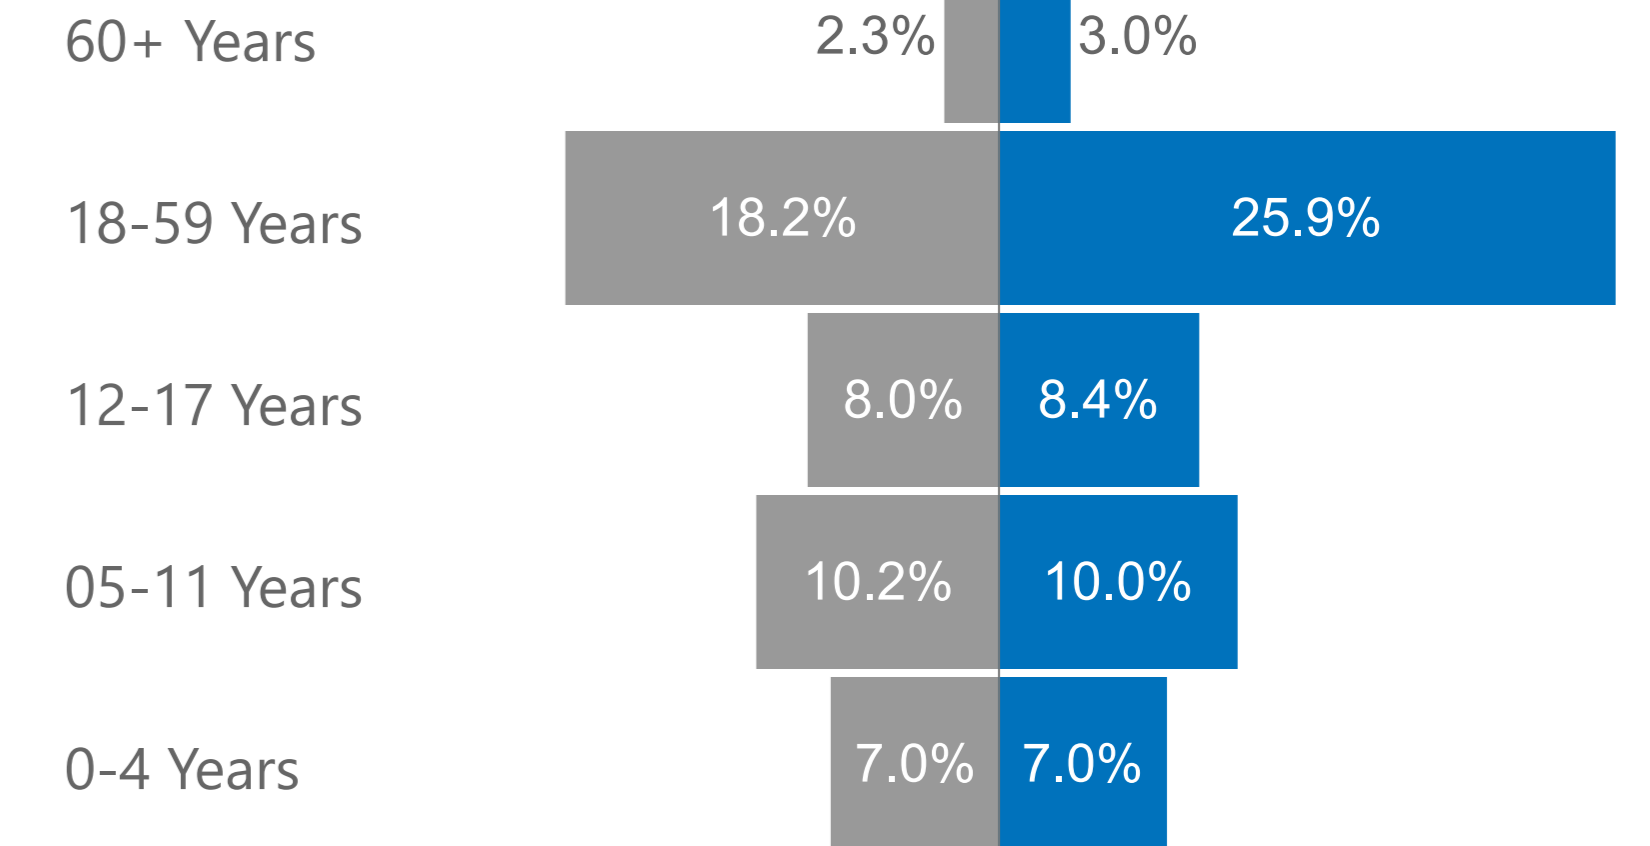

82,120
Total Population

64,149
Refugees

13,737
Asylum Seekers*

4,234
Other of Concern

Male
46%
37,529

Female
54%
44,591

Top Areas of Origin

Legal Status

Women & Children
80%
65,309

Elderly (15-24)
5%
4,297

Youth (15-24)
24%
19,835

* Among the 13,737 asylum seekers, the registration of 401 individuals is still pending.