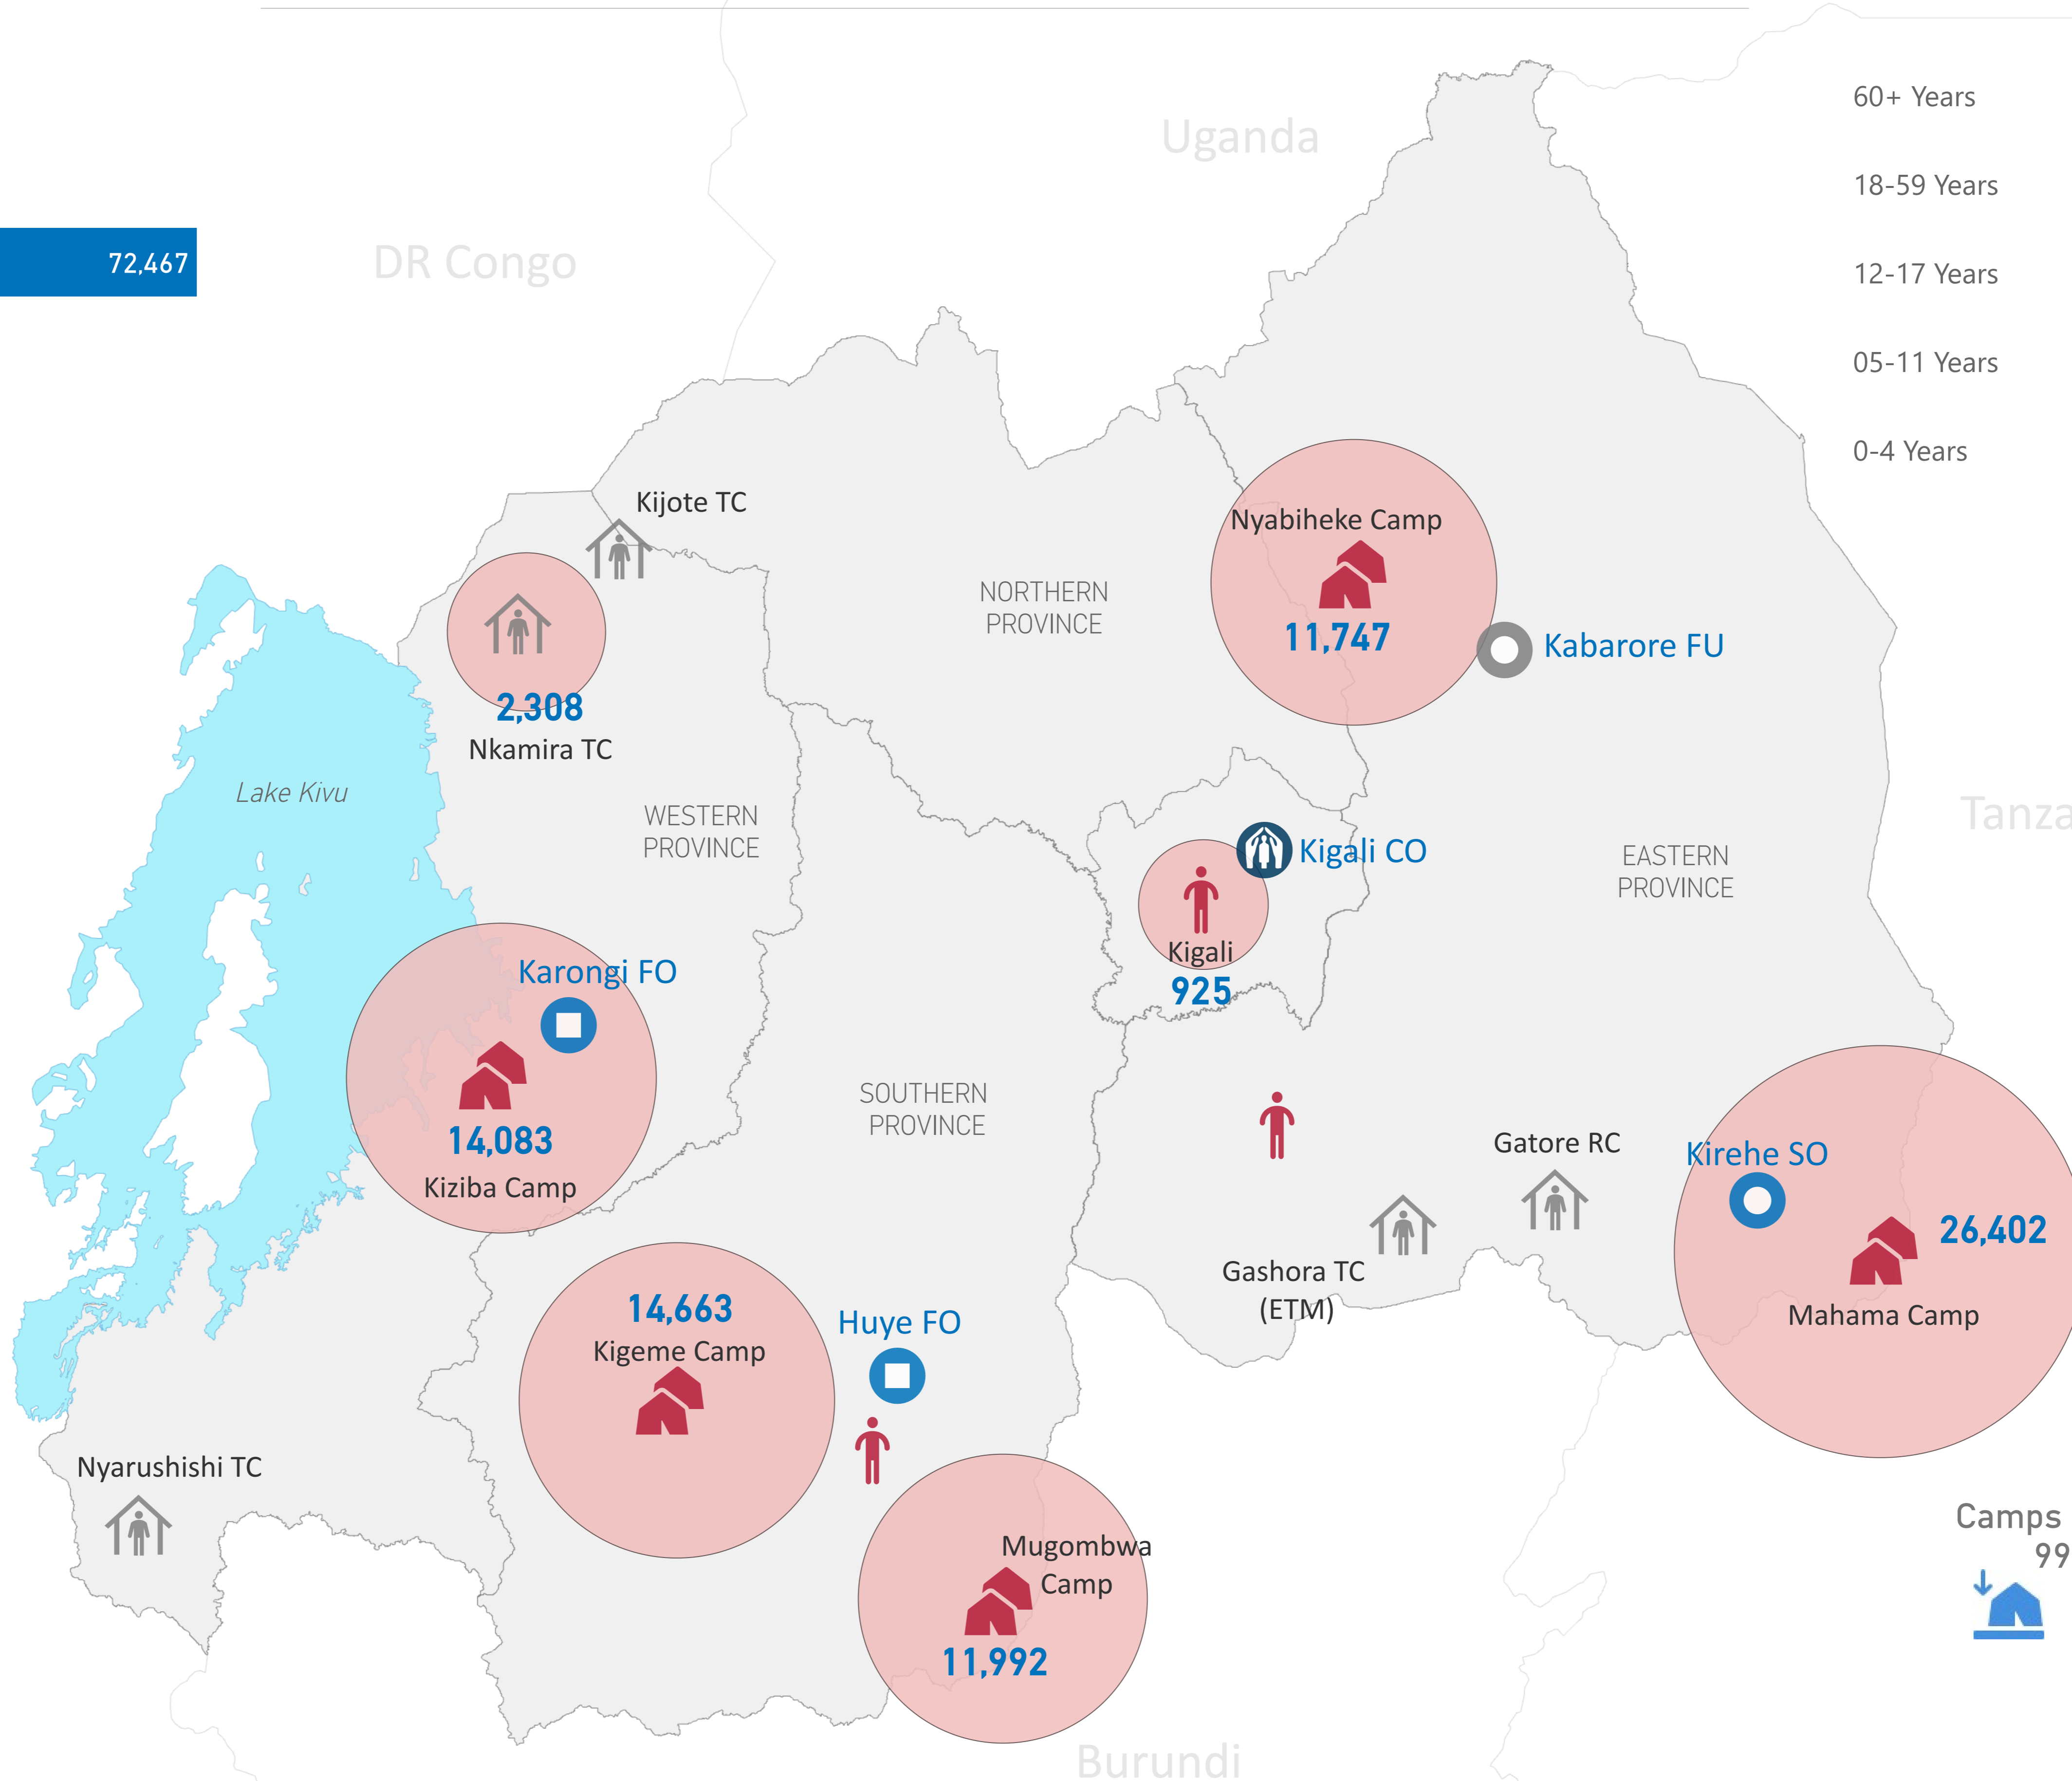

82,120
Total Population

64,149
Refugees

13,737
Asylum Seekers*

4,234
Other of Concern

Male
46%
37,529

Female
54%
44,591

Top Areas of Origin

Legal Status

- UNHCR Branch Office
- UNHCR Sub Office
- UNHCR Field Office
- UNHCR Field Unit
- Refugee Camp
- Refugee Center
- Urban Refugee

Disclaimer: The boundaries and names shown, and the designations used on this map do not imply official endorsement or acceptance by the United Nations.

Women & Children
80%
65,309

Elderly (15-24)
5%
4,297

Youth (15-24)
24%
19,835

* Among the 13,737 asylum seekers, the registration of 401 individuals is still pending.