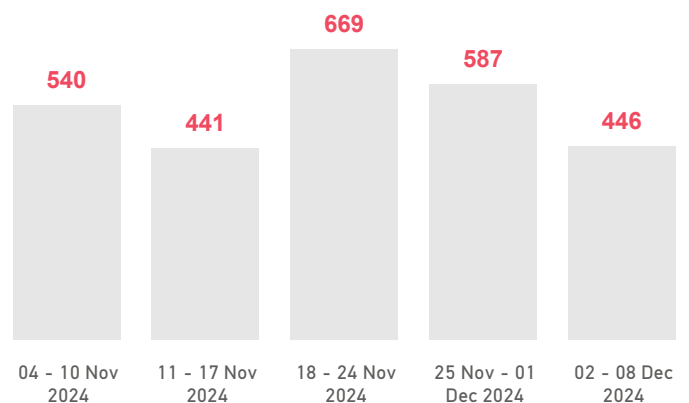

Departures

This week, 446 refugees and migrants departed from the Dodecanese islands to the mainland.

Published on 18/12/2024

more information: [UNHCR Operational Portal - Greece](#)

*Other facilities include shelters for unaccompanied children, detention facilities, etc.

Refugees and migrants includes asylum-seekers, beneficiaries of international protection and people out of the asylum procedure.

Departures to the mainland mainly include: i) transfers in the context of IOM Assisted Voluntary Return and Reintegration programme, ii) transfers of unaccompanied children to State-run facilities, iii) organized transfers supported by the government, including controlled facilities for temporary accommodation of asylum-seekers in the mainland/sites, and iv) those who depart on their own means.

Data Sources: Population data - Partial Data from the Government and other sources; Arrivals/Departures - Hellenic Police, Hellenic Coastguard

Figures are subject to future adjustment based on consolidated figures provided by the authorities. Percentages may not add up to 100 due to rounding and slightly differ between the text and graphs.

The boundaries, the names shown and the designations used on the map do not imply official endorsement or acceptance by the United Nations.