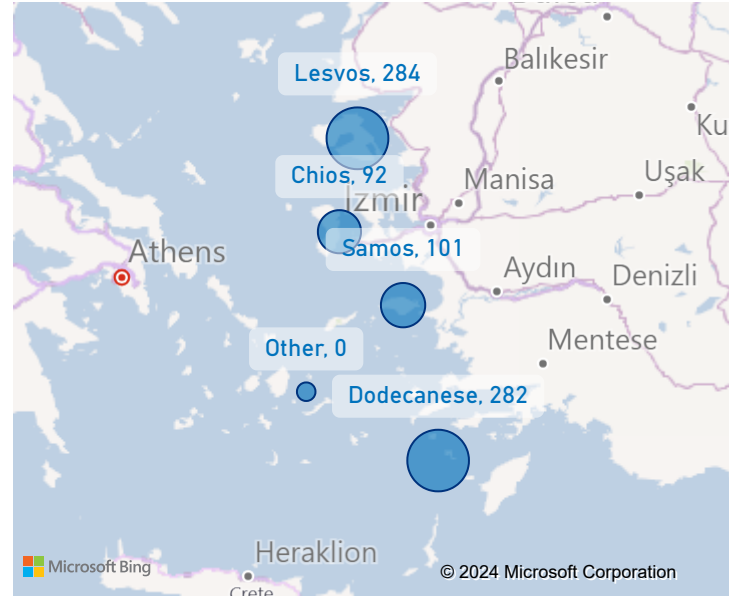

The boundaries, the names shown and the designations used on the map do not imply official endorsement or acceptance by the United Nations.

Samos Island Weekly Snapshot

Sea arrivals

This week, Samos island saw 101 arrivals, a decrease from last week's 186.

The average of the daily arrivals on Samos island for this week is 14.

Entry Points

Population in the CCAC

Currently, 4,009 refugees and migrants reside in the Closed Controlled Access Center.

Most of the registered population are from Syria (49%), Afghanistan (24%) and Egypt (12%). Men account for 48% of the population, women for 17% and children for 35%.