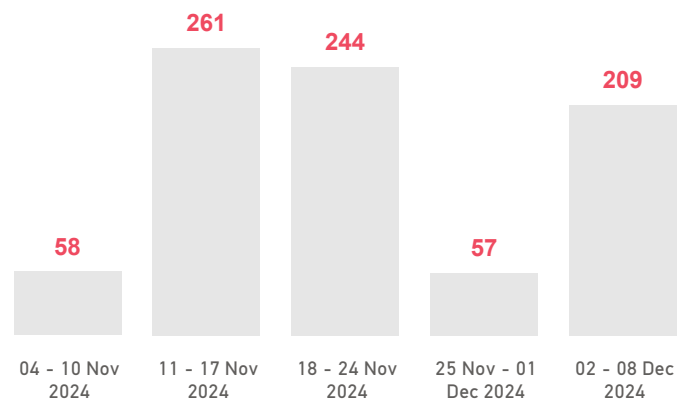

Departures

This week, 209 refugees and migrants departed from Chios island to the mainland.

Published on 18/12/2024

more information: [UNHCR Operational Portal - Greece](#)

*Other facilities include shelters for unaccompanied children, detention facilities, etc.

Refugees and migrants includes asylum-seekers, beneficiaries of international protection and people out of the asylum procedure.

Departures to the mainland mainly include: i) transfers in the context of IOM Assisted Voluntary Return and Reintegration programme, ii) transfers of unaccompanied children to State-run facilities, iii) organized transfers supported by the government, including controlled facilities for temporary accommodation of asylum-seekers in the mainland/sites, and iv) those who depart on their own means.

Data Sources: Population data - Partial Data from the Government and other sources; Arrivals/Departures - Hellenic Police, Hellenic Coastguard

Figures are subject to future adjustment based on consolidated figures provided by the authorities. Percentages may not add up to 100 due to rounding and slightly differ between the text and graphs.

The boundaries, the names shown and the designations used on the map do not imply official endorsement or acceptance by the United Nations.