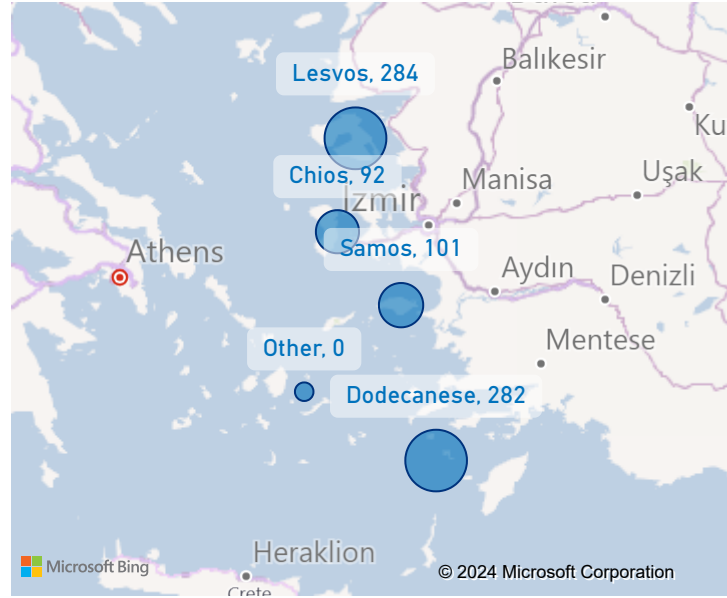

The boundaries, the names shown and the designations used on the map do not imply official endorsement or acceptance by the United Nations.

Lesvos Weekly Snapshot

Sea arrivals

This week, Lesvos saw 284 arrivals, an increase from last week's 259.

The average of the daily arrivals on Lesvos for this week is 41.

Entry Points

Population in the CCAC

Currently, 3,405 refugees and migrants reside in the Closed Controlled Access Center.

Most of them are from Afghanistan (56%), Syria (20%) and Sudan (4%). Men account for 42% of the population, women for 22% and children for 36%.

Population on the Island

There are 3,879 refugees and migrants on Lesvos. Out of this total, 3,405 reside at the CCAC and 255 are hosted in other facilities. UNHCR identified 219 self-accommodated refugees in the island up to this date.