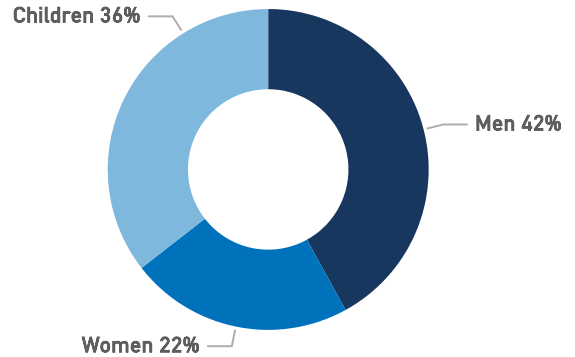

The boundaries, the names shown and the designations used on the map do not imply official endorsement or acceptance by the United Nations.

Lesvos Weekly Snapshot

Sea arrivals

This week, Lesvos saw 284 arrivals, an increase from last week's 259.

The average of the daily arrivals on Lesvos for this week is 41.

Entry Points

Population in the CCAC

Currently, 3,405 refugees and migrants reside in the Closed Controlled Access Center.

Most of them are from Afghanistan (56%), Syria (20%) and Sudan (4%). Men account for 42% of the population, women for 22% and children for 36%.

Population on the Island

There are 3,879 refugees and migrants on Lesvos. Out of this total, 3,405 reside at the CCAC and 255 are hosted in other facilities. UNHCR identified 219 self-accommodated refugees in the island up to this date.