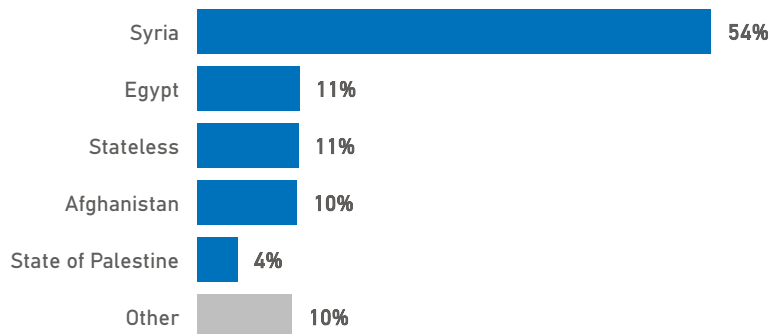

Dodecanese Islands Weekly Snapshot

Sea arrivals

This week, the Dodecanese islands saw 282 arrivals, a decrease from last week's 301.

The average of the daily arrivals on the Dodecanese islands for this week is 40.

Entry Points

Population in Kos CCAC and Leros CCAC

Currently, 3,419 refugees and migrants reside in Kos CCAC and Leros CCAC.

Most of them are from Syria (54%), Egypt (11%) and Stateless (11%). Men account for 53% of the population, women for 17% and children for 30%.

Population on the Dodecanese Islands

There are 3,729 refugees and migrants on the Dodecanese islands. Out of this total, 1,365 reside at the CCAC in Kos, and 2,054 at the CCAC Leros. In Kos, an estimated 240 people are self-accommodated and an additional 20 are hosted in other facilities, while in Leros, an estimated 50 people are self-accommodated, with an additional 0 being hosted in other facilities.

Departures

This week, 446 refugees and migrants departed from the Dodecanese islands to the mainland.

Published on 18/12/2024

more information: [UNHCR Operational Portal - Greece](#)

*Other facilities include shelters for unaccompanied children, detention facilities, etc.

Refugees and migrants includes asylum-seekers, beneficiaries of international protection and people out of the asylum procedure.

Departures to the mainland mainly include: i) transfers in the context of IOM Assisted Voluntary Return and Reintegration programme, ii) transfers of unaccompanied children to State-run facilities, iii) organized transfers supported by the government, including controlled facilities for temporary accommodation of asylum-seekers in the mainland/sites, and iv) those who depart on their own means.