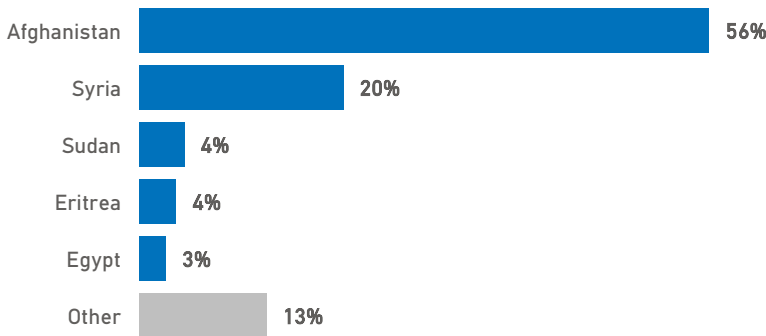

The boundaries, the names shown and the designations used on the map do not imply official endorsement or acceptance by the United Nations.

Lesvos Weekly Snapshot

Sea arrivals

This week, Lesvos saw 284 arrivals, an increase from last week's 259.

The average of the daily arrivals on Lesvos for this week is 41.

Entry Points

Population in the CCAC

Currently, 3,405 refugees and migrants reside in the Closed Controlled Access Center.

Most of them are from Afghanistan (56%), Syria (20%) and Sudan (4%). Men account for 42% of the population, women for 22% and children for 36%.

Population on the Island

There are 3,879 refugees and migrants on Lesvos. Out of this total, 3,405 reside at the CCAC and 255 are hosted in other facilities. UNHCR identified 219 self-accommodated refugees in the island up to this date.