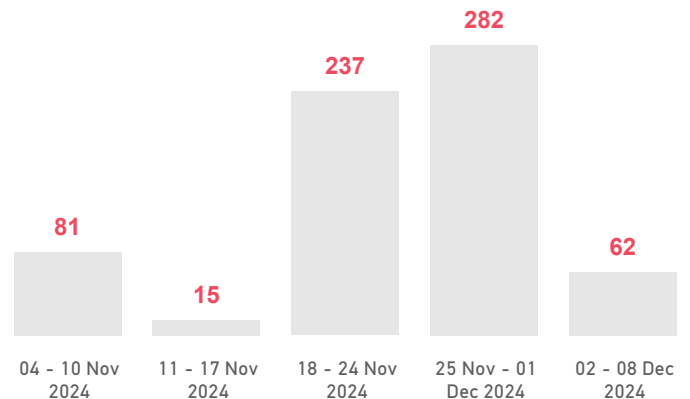

Departures

This week, 62 refugees and migrants departed from Lesvos to the mainland.

Published on 18/12/2024

more information: [UNHCR Operational Portal - Greece](#)

*Other facilities include shelters for unaccompanied children, detention facilities, etc.

Refugees and migrants includes asylum-seekers, beneficiaries of international protection and people out of the asylum procedure.

Departures to the mainland mainly include: i) transfers in the context of IOM Assisted Voluntary Return and Reintegration programme, ii) transfers of unaccompanied children to State-run facilities, iii) organized transfers supported by the government, including controlled facilities for temporary accommodation of asylum-seekers in the mainland/sites, and iv) those who depart on their own means.

Data Sources: Population data - Partial Data from the Government and other sources; Arrivals/Departures - Hellenic Police, Hellenic Coastguard

Figures are subject to future adjustment based on consolidated figures provided by the authorities. Percentages may not add up to 100 due to rounding and slightly differ between the text and graphs.

The boundaries, the names shown and the designations used on the map do not imply official endorsement or acceptance by the United Nations.