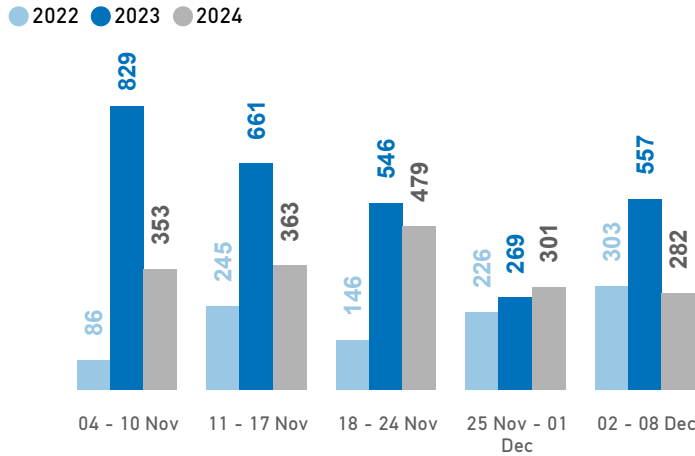

Dodecanese Islands Weekly Snapshot

Sea arrivals

This week, the Dodecanese islands saw 282 arrivals, a decrease from last week's 301.

The average of the daily arrivals on the Dodecanese islands for this week is 40.