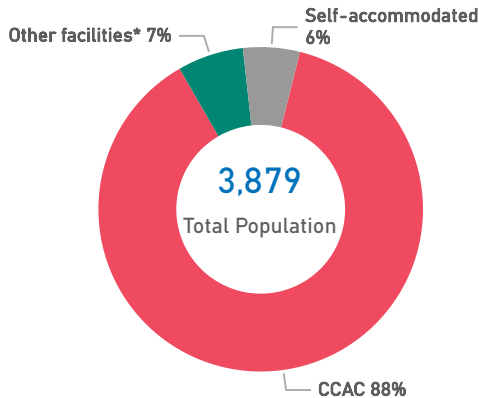

The boundaries, the names shown and the designations used on the map do not imply official endorsement or acceptance by the United Nations.

Lesvos Weekly Snapshot

Sea arrivals

This week, Lesvos saw 284 arrivals, an increase from last week's 259.

The average of the daily arrivals on Lesvos for this week is 41.

Entry Points

Population in the CCAC

Currently, 3,405 refugees and migrants reside in the Closed Controlled Access Center.

Most of them are from Afghanistan (56%), Syria (20%) and Sudan (4%). Men account for 42% of the population, women for 22% and children for 36%.

Population on the Island

There are 3,879 refugees and migrants on Lesvos. Out of this total, 3,405 reside at the CCAC and 255 are hosted in other facilities. UNHCR identified 219 self-accommodated refugees in the island up to this date.