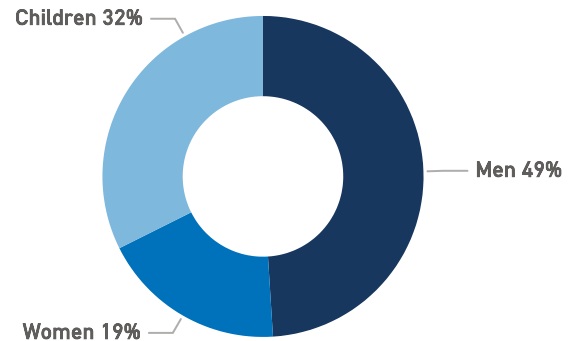

Aegean Islands Weekly Snapshot

Sea arrivals

This week, the Aegean islands saw 759 arrivals, a decrease from last week's 1,205. The average of the daily arrivals on the Aegean islands for this week is 108.

Entry Points

Population in the CCACs

Currently, 11,754 refugees and migrants reside in the Closed Controlled Access Center(s).

Most of them are from Syria (39%), Afghanistan (33%) and Egypt (8%). Men account for 49% of the population, women for 19% and children for 32%.