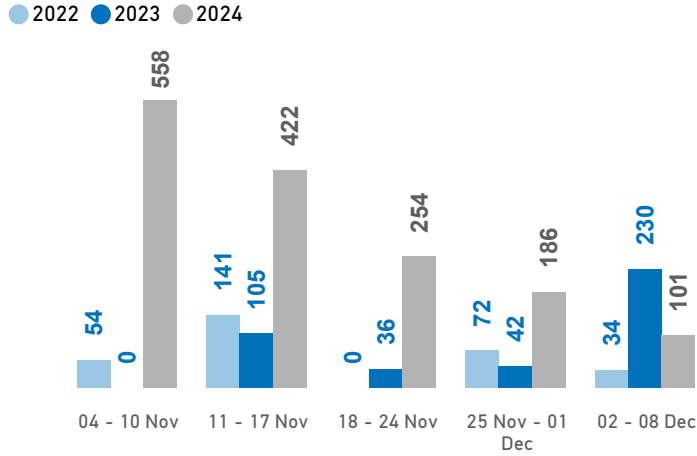

Samos Island Weekly Snapshot

Sea arrivals

This week, Samos island saw 101 arrivals, a decrease from last week's 186.

The average of the daily arrivals on Samos island for this week is 14.