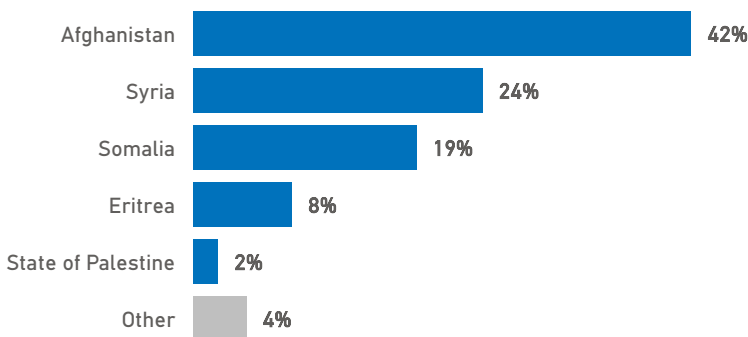

The boundaries, the names shown and the designations used on the map do not imply official endorsement or acceptance by the United Nations.

Chios Island Weekly Snapshot

Sea arrivals

This week, Chios island saw 92 arrivals, a decrease from last week's 152.

The average of the daily arrivals on Chios island for this week is 13.

Entry Points

Population in the CCAC

Currently, 921 refugees and migrants reside in the Closed Controlled Access Center.

Most of them are from Afghanistan (42%), Syria (24%) and Somalia (19%). Men account for 55% of the population, women for 24% and children for 21%.