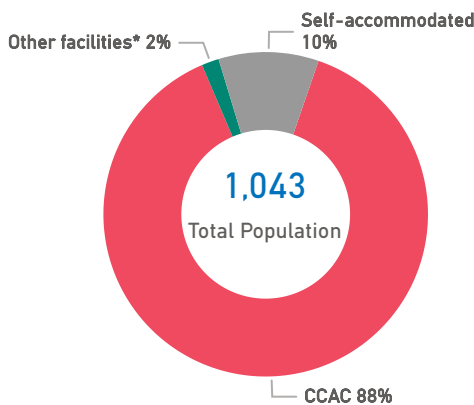

The boundaries, the names shown and the designations used on the map do not imply official endorsement or acceptance by the United Nations.

Chios Island Weekly Snapshot

Sea arrivals

This week, Chios island saw 92 arrivals, a decrease from last week's 152.

The average of the daily arrivals on Chios island for this week is 13.

Entry Points

Population in the CCAC

Currently, 921 refugees and migrants reside in the Closed Controlled Access Center.

Most of them are from Afghanistan (42%), Syria (24%) and Somalia (19%). Men account for 55% of the population, women for 24% and children for 21%.

Population on the Island

There are 1,043 refugees and migrants on Chios island. Out of this total, 921 reside at the CCAC and 18 are hosted in other facilities. UNHCR estimates that there are also 104 self-accommodated in the island.