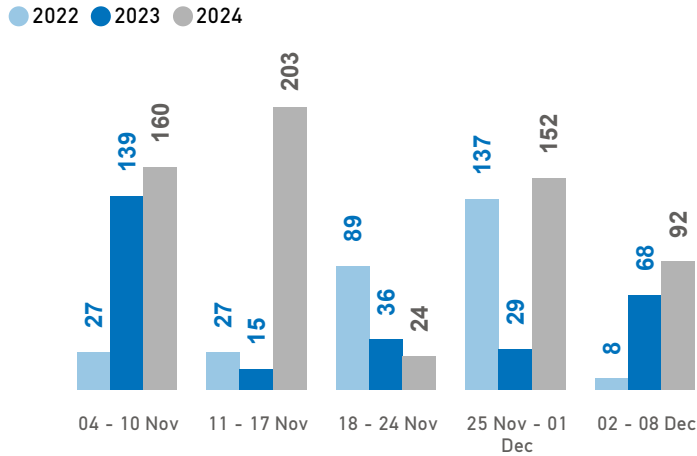

Chios Island Weekly Snapshot

Sea arrivals

This week, Chios island saw 92 arrivals, a decrease from last week's 152.

The average of the daily arrivals on Chios island for this week is 13.