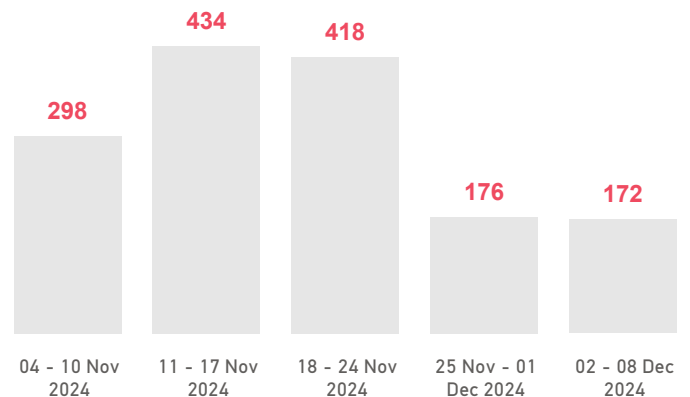

Departures

This week, 172 refugees and migrants departed from Samos island to the mainland.

Published on 18/12/2024

more information: [UNHCR Operational Portal - Greece](#)

*Other facilities include shelters for unaccompanied children, detention facilities, etc.

Refugees and migrants includes asylum-seekers, beneficiaries of international protection and people out of the asylum procedure.

Departures to the mainland mainly include: i) transfers in the context of IOM Assisted Voluntary Return and Reintegration programme, ii) transfers of unaccompanied children to State-run facilities, iii) organized transfers supported by the government, including controlled facilities for temporary accommodation of asylum-seekers in the mainland/sites, and iv) those who depart on their own means.

Data Sources: Population data - Partial Data from the Government and other sources; Arrivals/Departures - Hellenic Police, Hellenic Coastguard

Figures are subject to future adjustment based on consolidated figures provided by the authorities. Percentages may not add up to 100 due to rounding and slightly differ between the text and graphs.

The boundaries, the names shown and the designations used on the map do not imply official endorsement or acceptance by the United Nations.