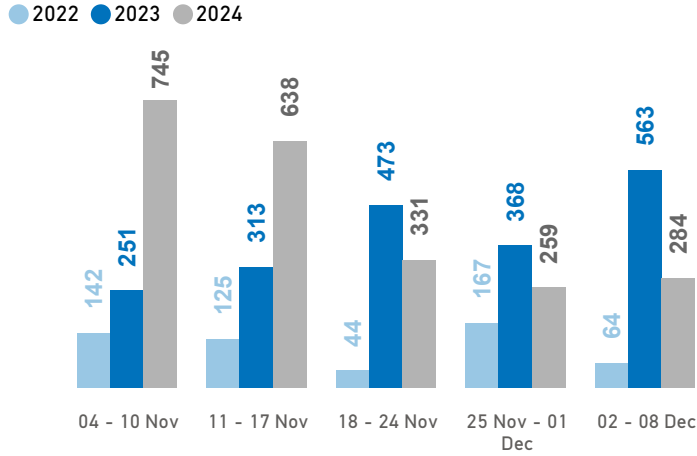

Data Sources: Population data - Partial Data from the Government and other sources; Arrivals/Departures - Hellenic Police, Hellenic Coastguard

Figures are subject to future adjustment based on consolidated figures provided by the authorities. Percentages may not add up to 100 due to rounding and slightly differ between the text and graphs.

The boundaries, the names shown and the designations used on the map do not imply official endorsement or acceptance by the United Nations.

Lesvos Weekly Snapshot

Sea arrivals

This week, Lesvos saw 284 arrivals, an increase from last week's 259.

The average of the daily arrivals on Lesvos for this week is 41.

Entry Points

Population in the CCAC

Currently, 3,405 refugees and migrants reside in the Closed Controlled Access Center.

Most of them are from Afghanistan (56%), Syria (20%) and Sudan (4%). Men account for 42% of the population, women for 22% and children for 36%.