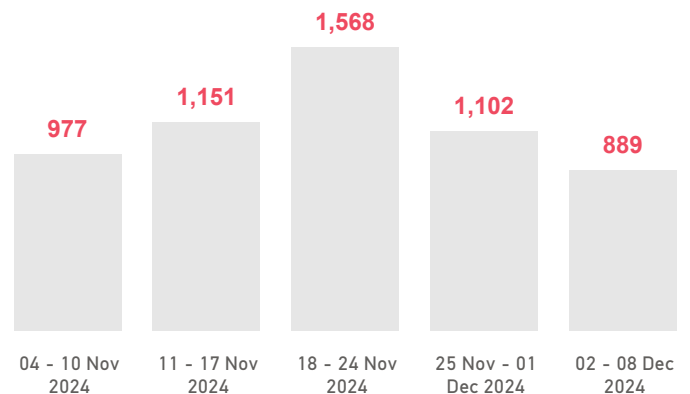

Departures

This week, 889 refugees and migrants departed from the Aegean islands to the mainland.

Published on 18/12/2024

more information: [UNHCR Operational Portal - Greece](#)

*Other facilities include shelters for unaccompanied children, detention facilities, etc.

Refugees and migrants includes asylum-seekers, beneficiaries of international protection and people out of the asylum procedure.

Departures to the mainland mainly include: i) transfers in the context of IOM Assisted Voluntary Return and Reintegration programme, ii) transfers of unaccompanied children to State-run facilities, iii) organized transfers supported by the government, including controlled facilities for temporary accommodation of asylum-seekers in the mainland/sites, and iv) those who depart on their own means.

Data Sources: Population data - Partial Data from the Government and other sources; Arrivals/Departures - Hellenic Police, Hellenic Coastguard

Figures are subject to future adjustment based on consolidated figures provided by the authorities. Percentages may not add up to 100 due to rounding and slightly differ between the text and graphs.

The boundaries, the names shown and the designations used on the map do not imply official endorsement or acceptance by the United Nations.