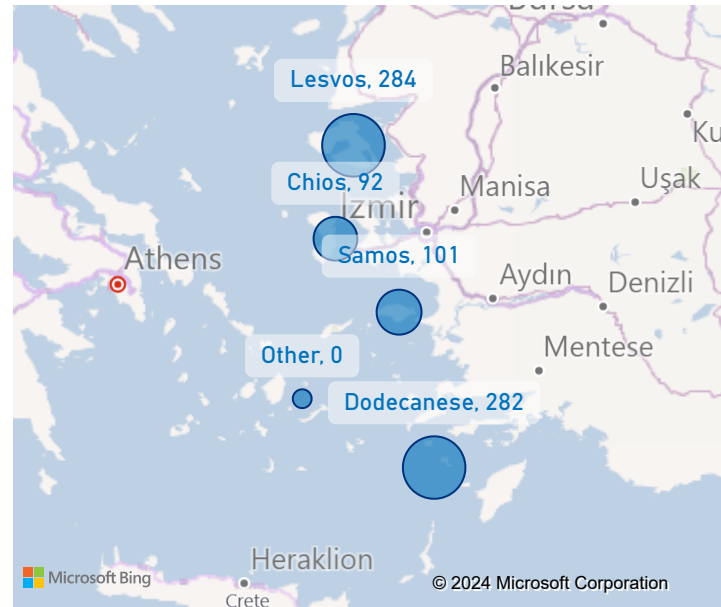

Aegean Islands Weekly Snapshot

Sea arrivals

This week, the Aegean islands saw 759 arrivals, a decrease from last week's 1,205. The average of the daily arrivals on the Aegean islands for this week is 108.

Entry Points

Population in the CCACs

Currently, 11,754 refugees and migrants reside in the Closed Controlled Access Center(s).

Most of them are from Syria (39%), Afghanistan (33%) and Egypt (8%). Men account for 49% of the population, women for 19% and children for 32%.

Population on the Islands

There are 12,830 refugees and migrants on the Aegean islands. Out of this total, 11,754 reside at the CCACs and 394 are hosted in other facilities. UNHCR estimates that there are also 682 self-accommodated in the islands.

Departures

This week, 889 refugees and migrants departed from the Aegean islands to the mainland.

Published on 18/12/2024

more information: [UNHCR Operational Portal - Greece](#)

*Other facilities include shelters for unaccompanied children, detention facilities, etc.