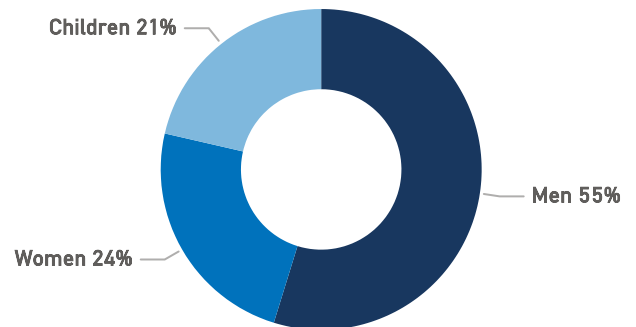

The average of the daily arrivals on Chios island for this week is 13.

Entry Points

Population in the CCAC

Currently, 921 refugees and migrants reside in the Closed Controlled Access Center.

Most of them are from Afghanistan (42%), Syria (24%) and Somalia (19%). Men account for 55% of the population, women for 24% and children for 21%.