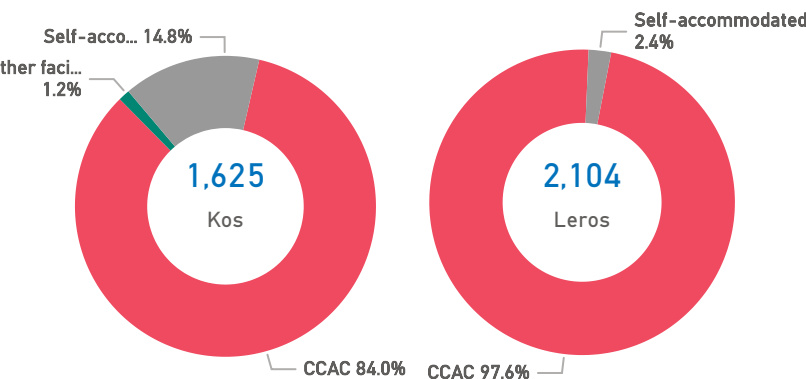

Population on the Dodecanese Islands

There are 3,729 refugees and migrants on the Dodecanese islands. Out of this total, 1,365 reside at the CCAC in Kos, and 2,054 at the CCAC Leros. In Kos, an estimated 240 people are self-accommodated and an additional 20 are hosted in other facilities, while in Leros, an estimated 50 people are self-accommodated, with an additional 0 being hosted in other facilities.