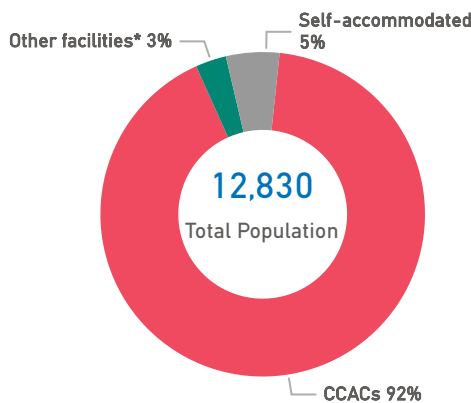

Aegean Islands Weekly Snapshot

Sea arrivals

This week, the Aegean islands saw 759 arrivals, a decrease from last week's 1,205. The average of the daily arrivals on the Aegean islands for this week is 108.

Entry Points

Population in the CCACs

Currently, 11,754 refugees and migrants reside in the Closed Controlled Access Center(s).

Most of them are from Syria (39%), Afghanistan (33%) and Egypt (8%). Men account for 49% of the population, women for 19% and children for 32%.

Population on the Islands

There are 12,830 refugees and migrants on the Aegean islands. Out of this total, 11,754 reside at the CCACs and 394 are hosted in other facilities. UNHCR estimates that there are also 682 self-accommodated in the islands.

Departures

This week, 889 refugees and migrants departed from the Aegean islands to the mainland.

Published on 18/12/2024

more information: [UNHCR Operational Portal - Greece](#)

*Other facilities include shelters for unaccompanied children, detention facilities, etc.