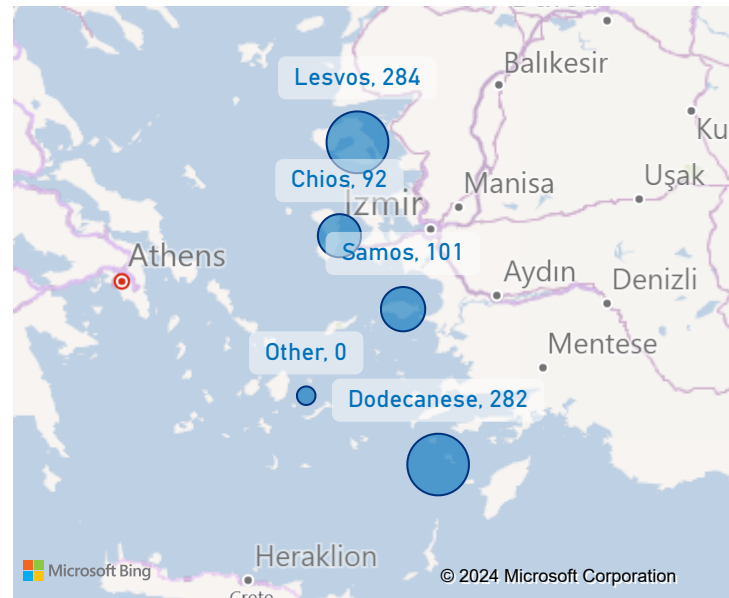

The boundaries, the names shown and the designations used on the map do not imply official endorsement or acceptance by the United Nations.

Dodecanese Islands Weekly Snapshot

Sea arrivals

This week, the Dodecanese islands saw 282 arrivals, a decrease from last week's 301.

The average of the daily arrivals on the Dodecanese islands for this week is 40.

Entry Points

Population in Kos CCAC and Leros CCAC

Currently, 3,419 refugees and migrants reside in Kos CCAC and Leros CCAC.