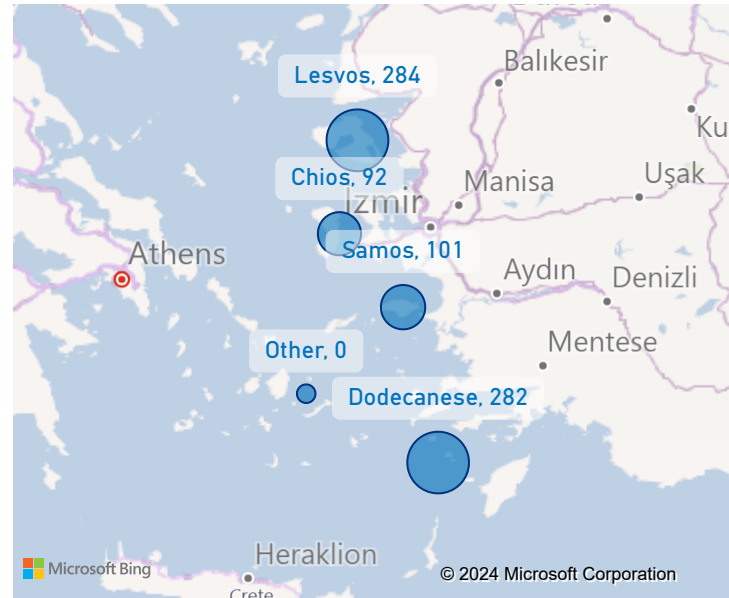

The boundaries, the names shown and the designations used on the map do not imply official endorsement or acceptance by the United Nations.

Chios Island Weekly Snapshot

Sea arrivals

This week, Chios island saw 92 arrivals, a decrease from last week's 152.

The average of the daily arrivals on Chios island for this week is 13.

Entry Points

Population in the CCAC

Currently, 921 refugees and migrants reside in the Closed Controlled Access Center.

Most of them are from Afghanistan (42%), Syria (24%) and Somalia (19%). Men account for 55% of the population, women for 24% and children for 21%.