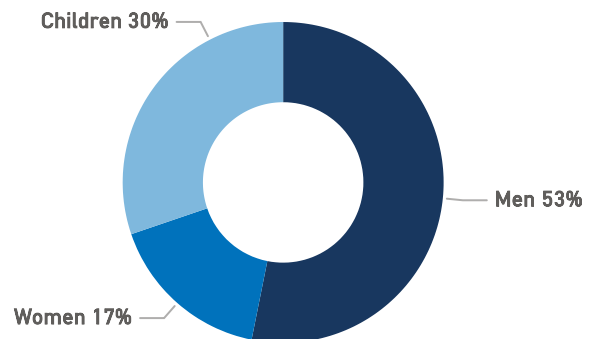

Dodecanese Islands Weekly Snapshot

Sea arrivals

This week, the Dodecanese islands saw 282 arrivals, a decrease from last week's 301.

The average of the daily arrivals on the Dodecanese islands for this week is 40.

Entry Points

Population in Kos CCAC and Leros CCAC

Currently, 3,419 refugees and migrants reside in Kos CCAC and Leros CCAC.

Most of them are from Syria (54%), Egypt (11%) and Stateless (11%). Men account for 53% of the population, women for 17% and children for 30%.

Population on the Dodecanese Islands

There are 3,729 refugees and migrants on the Dodecanese islands. Out of this total, 1,365 reside at the CCAC in Kos, and 2,054 at the CCAC Leros. In Kos, an estimated 240 people are self-accommodated and an additional 20 are hosted in other facilities, while in Leros, an estimated 50 people are self-accommodated, with an additional 0 being hosted in other facilities.

Departures

This week, 446 refugees and migrants departed from the Dodecanese islands to the mainland.

Published on 18/12/2024

more information: [UNHCR Operational Portal - Greece](#)

*Other facilities include shelters for unaccompanied children, detention facilities, etc.

Refugees and migrants includes asylum-seekers, beneficiaries of international protection and people out of the asylum procedure.

Departures to the mainland mainly include: i) transfers in the context of IOM Assisted Voluntary Return and Reintegration programme, ii) transfers of unaccompanied children to State-run facilities, iii) organized transfers supported by the government, including controlled facilities for temporary accommodation of asylum-seekers in the mainland/sites, and iv) those who depart on their own means.