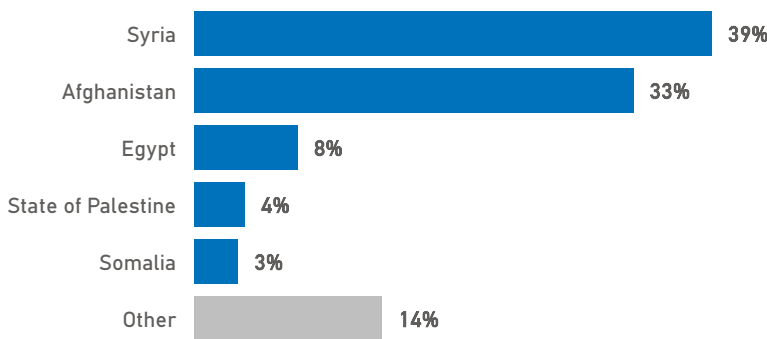

Aegean Islands Weekly Snapshot

Sea arrivals

This week, the Aegean islands saw 759 arrivals, a decrease from last week's 1,205. The average of the daily arrivals on the Aegean islands for this week is 108.

Entry Points

Population in the CCACs

Currently, 11,754 refugees and migrants reside in the Closed Controlled Access Center(s).

Most of them are from Syria (39%), Afghanistan (33%) and Egypt (8%). Men account for 49% of the population, women for 19% and children for 32%.