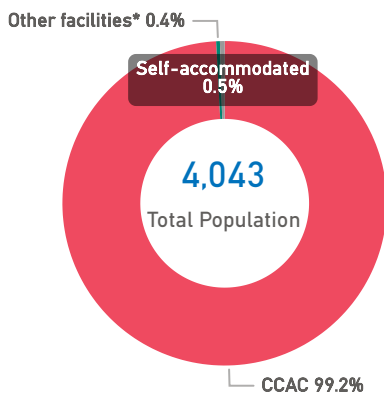

The boundaries, the names shown and the designations used on the map do not imply official endorsement or acceptance by the United Nations.

Samos Island Weekly Snapshot

Sea arrivals

This week, Samos island saw 101 arrivals, a decrease from last week's 186.

The average of the daily arrivals on Samos island for this week is 14.

Entry Points

Population in the CCAC

Currently, 4,009 refugees and migrants reside in the Closed Controlled Access Center.

Most of the registered population are from Syria (49%), Afghanistan (24%) and Egypt (12%). Men account for 48% of the population, women for 17% and children for 35%.

Population on the Island

There are 4,043 refugees and migrants on Samos island. Out of this total, the 4,009 reside at the CCAC and 15 are hosted in other facilities. UNHCR estimates that there are also 19 self-accommodated in the island.