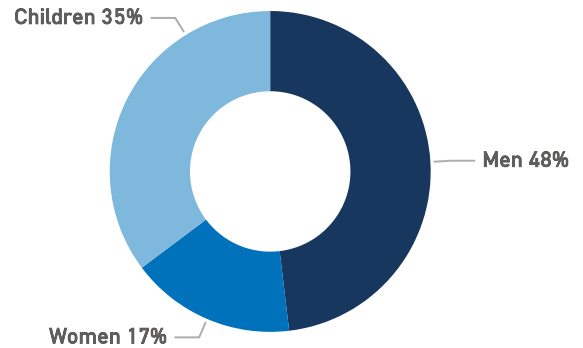

The average of the daily arrivals on Samos island for this week is 14.

Entry Points

Population in the CCAC

Currently, 4,009 refugees and migrants reside in the Closed Controlled Access Center.

Most of the registered population are from Syria (49%), Afghanistan (24%) and Egypt (12%). Men account for 48% of the population, women for 17% and children for 35%.