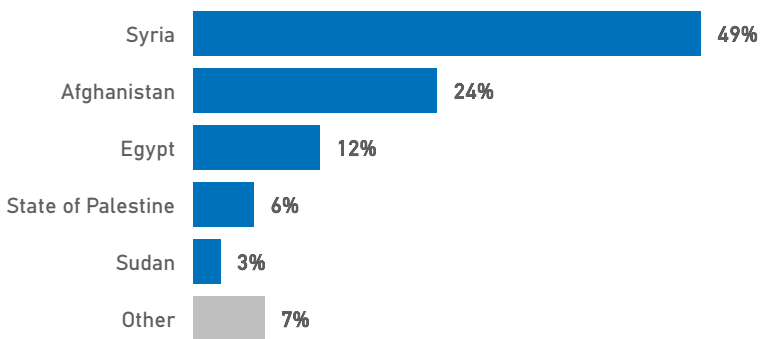

The average of the daily arrivals on Samos island for this week is 14.

Entry Points

Population in the CCAC

Currently, 4,009 refugees and migrants reside in the Closed Controlled Access Center.

Most of the registered population are from Syria (49%), Afghanistan (24%) and Egypt (12%). Men account for 48% of the population, women for 17% and children for 35%.