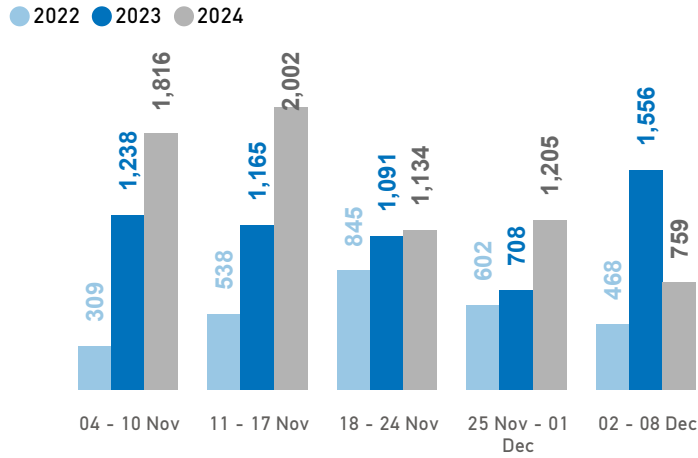

Aegean Islands Weekly Snapshot

Sea arrivals

This week, the Aegean islands saw 759 arrivals, a decrease from last week's 1,205. The average of the daily arrivals on the Aegean islands for this week is 108.

Entry Points

Population in the CCACs

Currently, 11,754 refugees and migrants reside in the Closed Controlled Access Center(s).

Most of them are from Syria (39%), Afghanistan (33%) and Egypt (8%). Men account for 49% of the population, women for 19% and children for 32%.