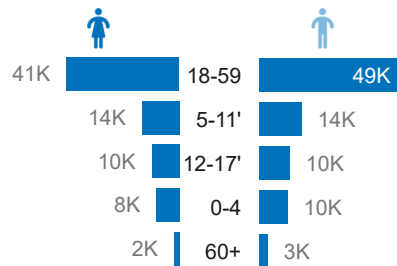

**161K**  
Ethiopian refugees and asylum seekers  
in neighbouring countries

**4.4M\***  
Internally Displaced Persons

**3.2M**  
Conflict induced IDPs in Ethiopia

**1.1M**  
Natural Disaster IDPs in Ethiopia

\*Figure from Ethiopia Humanitarian Needs Overview 2024

**9K**  
Ethiopia Returnees in 2024

**1.1M**  
Refugees and asylum seekers in  
Ethiopia

**Ethiopian Refugees by Country of Asylum**

**Refugees in Ethiopia by Country of Origin**

**Age and gender breakdown**

**Ethiopian Returnees in 2024**

**Ethiopians displaced into neighbouring countries**