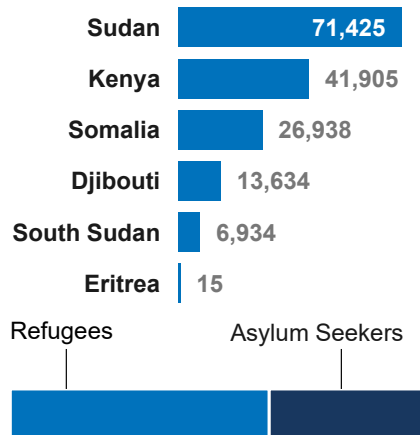

**161K**  
Ethiopian refugees and asylum seekers  
in neighbouring countries

**4.4M\***  
Internally Displaced Persons

**3.2M**  
Conflict induced IDPs in Ethiopia

**1.1M**  
Natural Disaster IDPs in Ethiopia

\*Figure from Ethiopia Humanitarian Needs Overview 2024

**9K**  
Ethiopia Returnees in 2024

**1.1M**  
Refugees and asylum seekers in  
Ethiopia

**Ethiopian Refugees by Country of Asylum**

**Refugees in Ethiopia by Country of Origin**