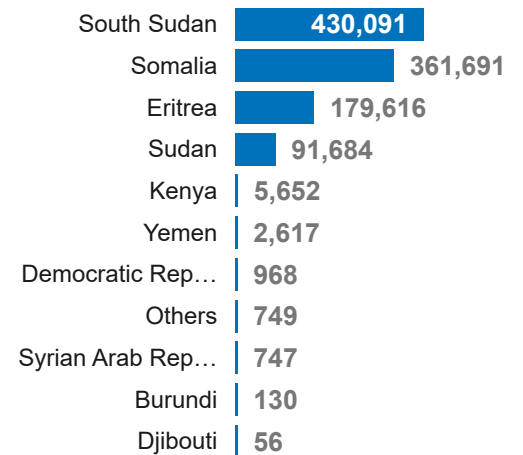

**161K**  
Ethiopian refugees and asylum seekers  
in neighbouring countries

**4.4M\***  
Internally Displaced Persons

**3.2M**  
Conflict induced IDPs in Ethiopia

**1.1M**  
Natural Disaster IDPs in Ethiopia

\*Figure from Ethiopia Humanitarian Needs Overview 2024

**9K**  
Ethiopia Returnees in 2024

**1.1M**  
Refugees and asylum seekers in  
Ethiopia

**Ethiopian Refugees by Country of Asylum**

**Refugees in Ethiopia by Country of Origin**

**Age and gender breakdown**

**Ethiopian Returnees in 2024**

**Ethiopians displaced into neighbouring countries**