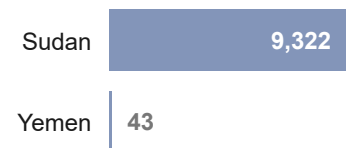

Ethiopian Returnees in 2024