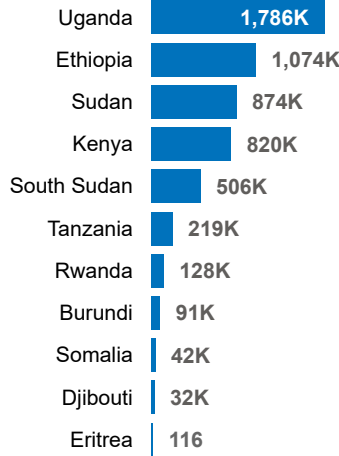

**5.6M**

Refugees and Asylum seekers in the EHAGL region

**By Age and Gender**

**Refugees by Country of Asylum**

**Refugees by Country of Origin**

**Annual Trend of Displacement | 2014- 2024**

**Population of Refugees and Asylum-Seekers by Countries of Asylum**