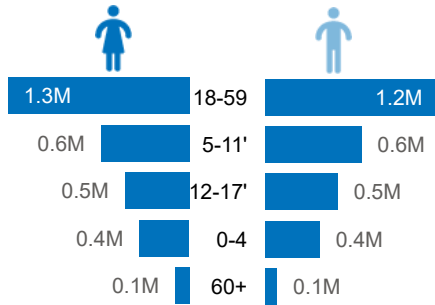

**5.6M**

Refugees and Asylum seekers in the EHAGL region

**By Age and Gender**

**Refugees by Country of Asylum**

**Refugees by Country of Origin**

**Annual Trend of Displacement | 2014- 2024**

**Population of Refugees and Asylum-Seekers by Countries of Asylum**