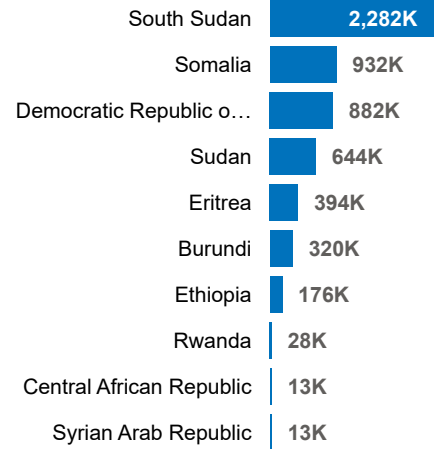

**5.6M**

Refugees and Asylum seekers in the EHAGL region

**By Age and Gender**

**Refugees by Country of Asylum**

**Refugees by Country of Origin**

**Annual Trend of Displacement | 2014- 2024**

**Population of Refugees and Asylum-Seekers by Countries of Asylum**