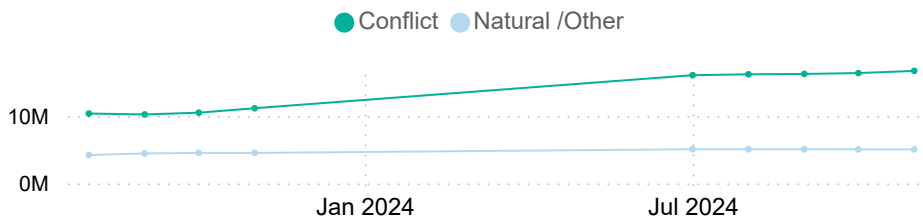

**21.7M**  
Total IDPs in the EHAGL Region

**16.7M**  
Conflict induced IDPs

**5.0M**  
Natural disaster IDPs

**IDPs by host country**

\*Figure from Ethiopia Humanitarian Needs Overview 2024

**Total IDPs in the EHAGL Region**