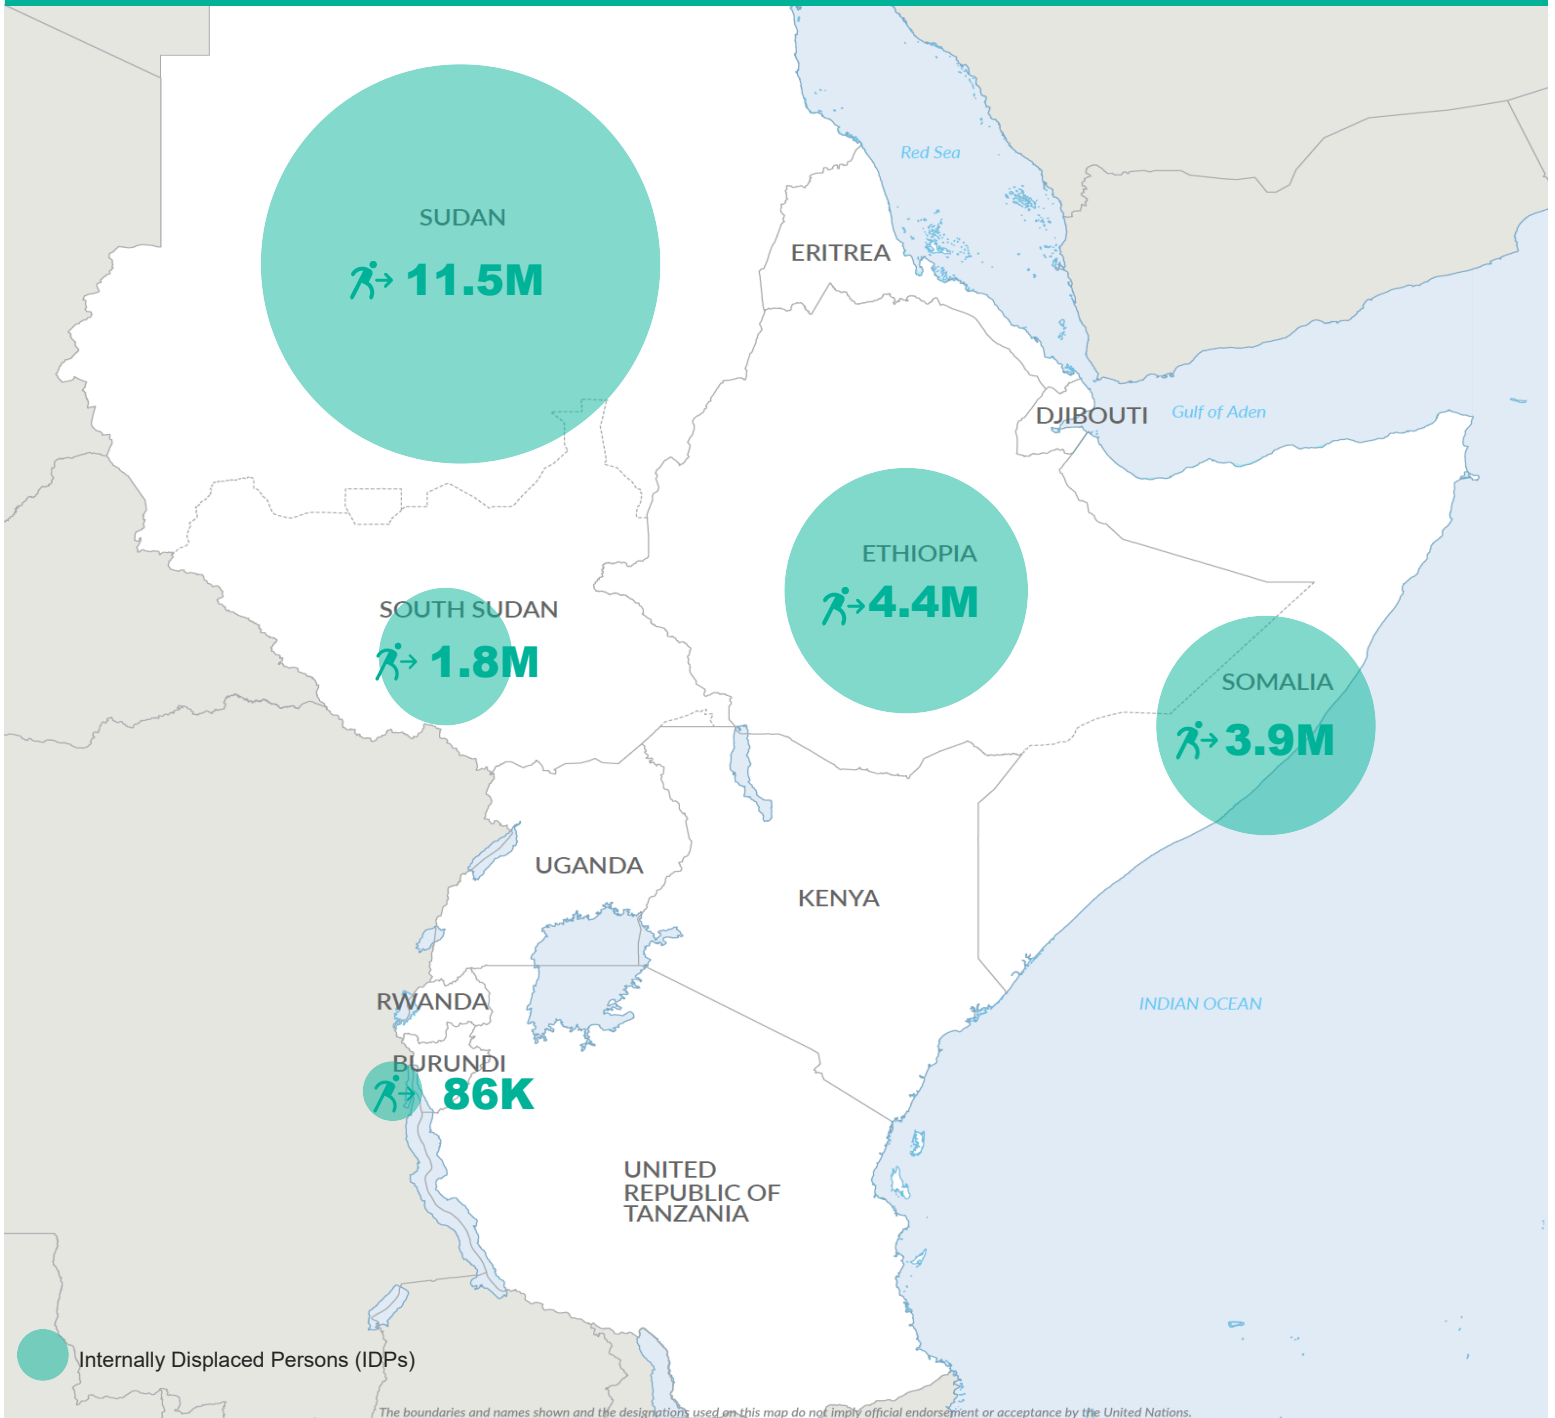

**21.7M**  
Total IDPs in the EHAGL Region

**16.7M**  
Conflict induced IDPs

**5.0M**  
Natural disaster IDPs

**IDPs by host country**

\*Figure from Ethiopia Humanitarian Needs Overview 2024

**Total IDPs in the EHAGL Region**

The boundaries and names shown and the designations used on this map do not imply official endorsement or acceptance by the United Nations.