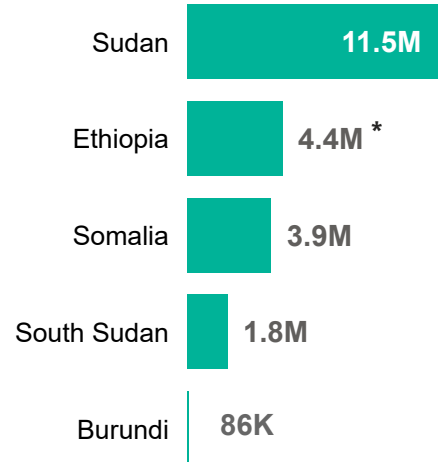

**21.7M**  
Total IDPs in the EHAGL Region

**16.7M**  
Conflict induced IDPs

**5.0M**  
Natural disaster IDPs

**IDPs by host country**

\*Figure from Ethiopia Humanitarian Needs Overview 2024

**Total IDPs in the EHAGL Region**