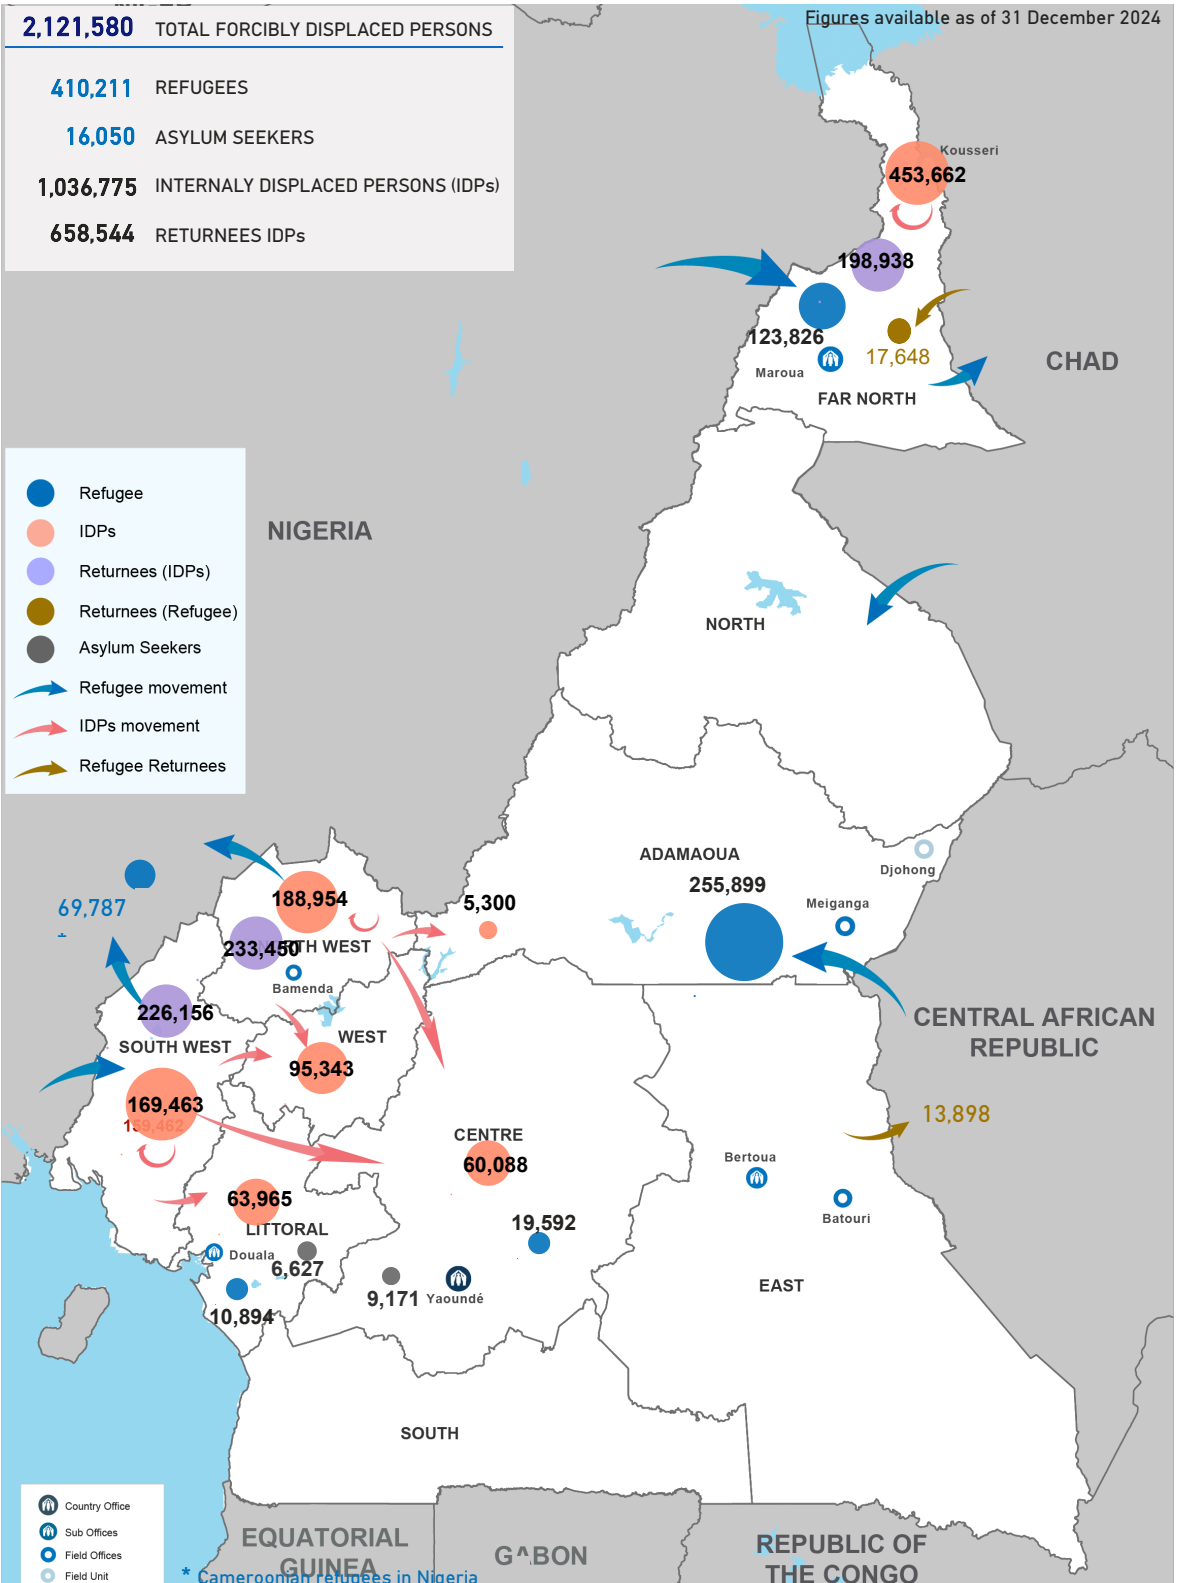

Figures available as of 31 December 2024

**2,121,580** TOTAL FORCIBLY DISPLACED PERSONS

**410,211** REFUGEES

**16,050** ASYLUM SEEKERS

**1,036,775** INTERNALLY DISPLACED PERSONS (IDPs)

**658,544** RETURNEES IDPs

\* Cameroonian refugees in Nigeria