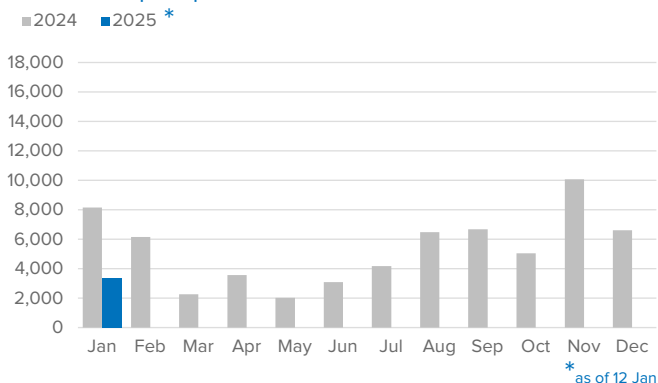

SPAIN Weekly snapshot - Week 2 (6 - 12 Jan 2025)

The charts below are based on figures from the Ministry of Interior and UNHCR estimates. All figures are provisional and subject to change

Refugees & migrants: sea and land arrivals in week 2¹

Arrivals in Spain during the last five weeks¹

Arrivals in Spain by route during the last six months²

Arrivals in Spain per month²

Arrivals in Spain per year²