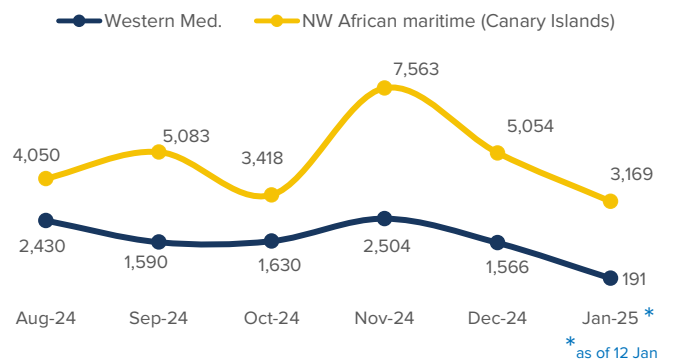

SPAIN Weekly snapshot - Week 2 (6 - 12 Jan 2025)

The charts below are based on figures from the Ministry of Interior and UNHCR estimates. All figures are provisional and subject to change

Refugees & migrants: sea and land arrivals in week 2¹

Arrivals in Spain during the last five weeks¹

Arrivals in Spain by route during the last six months²

Arrivals in Spain per month²

Arrivals in Spain per year²