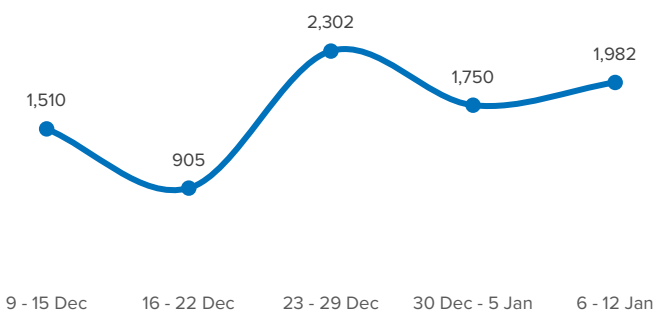

SPAIN Weekly snapshot - Week 2 (6 - 12 Jan 2025)

The charts below are based on figures from the Ministry of Interior and UNHCR estimates. All figures are provisional and subject to change

Refugees & migrants: sea and land arrivals in week 2¹

Arrivals in Spain during the last five weeks¹

Arrivals in Spain by route during the last six months²

Arrivals in Spain per month²

Arrivals in Spain per year²