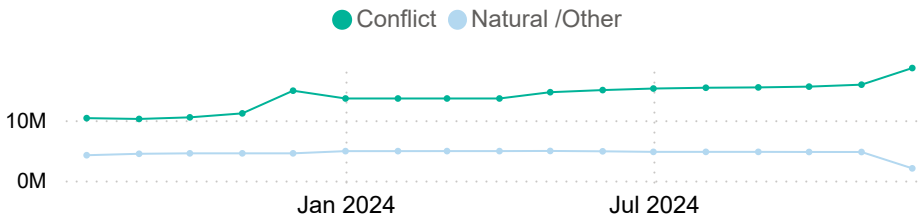

20.7M
Total IDPs in the EHAGL Region

18.6M
Conflict induced IDPs

2.0M
Natural disaster IDPs

IDPs by host country

*Figures from DTM Site assessment round 36.

*** This figure includes seasonally displaced individuals due to natural disasters.