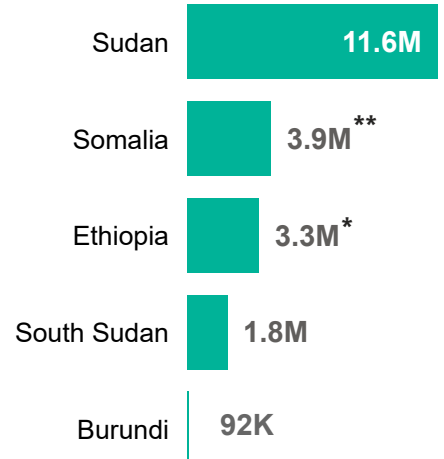

20.7M
Total IDPs in the EHAGL Region

18.6M
Conflict induced IDPs

2.0M
Natural disaster IDPs

IDPs by host country

*Figures from DTM Site assessment round 36.

*** This figure includes seasonally displaced individuals due to natural disasters.