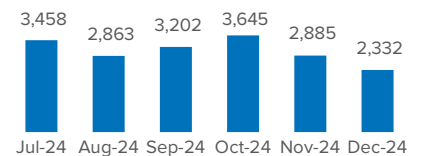

## SPAIN TEMPORARY PROTECTION

**231,447**

Temporary Protection applications  
11 Mar 2022 - 31 Dec 2024

**2,332**

Temporary Protection applications  
1 - 31 Dec 2024

Applications (last six months)