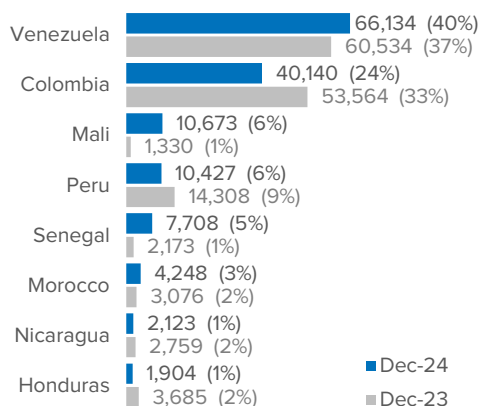

# SPAIN ASYLUM APPLICATIONS

1 Jan - 31 Dec 2024

**167,366** New asylum app. until 31 Dec 2024 ↑3% Dif. 2023 19% Recognition rate 53% Protection rate<sup>1</sup> **282,680** Total Pending app.<sup>2</sup> ↑44% Dif. 2023

Percentage of asylum applications by gender and age<sup>2</sup>

Main provinces of asylum applications

Most common nationalities of asylum applicants

Asylum applications by place of submission

Asylum applications by place of submission