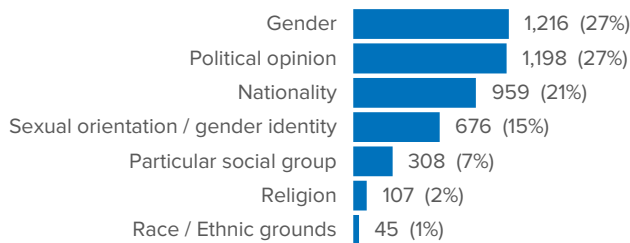

Recognition of Geneva Conv. Status by protection category⁴