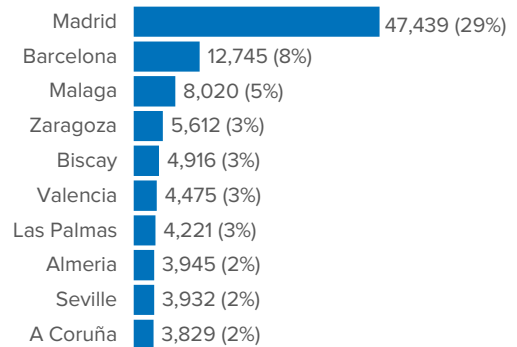

# SPAIN ASYLUM APPLICATIONS

1 Jan - 31 Dec 2024

**167,366** New asylum app. until 31 Dec 2024 ↑3% Dif. 2023 19% Recognition rate 53% Protection rate<sup>1</sup> **282,680** Total Pending app.<sup>2</sup> ↑44% Dif. 2023

Percentage of asylum applications by gender and age<sup>2</sup>

Main provinces of asylum applications

Most common nationalities of asylum applicants

Asylum applications by place of submission

Asylum applications by place of submission