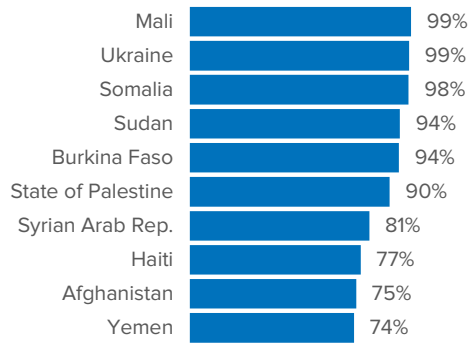

Countries with highest recognition rate⁵