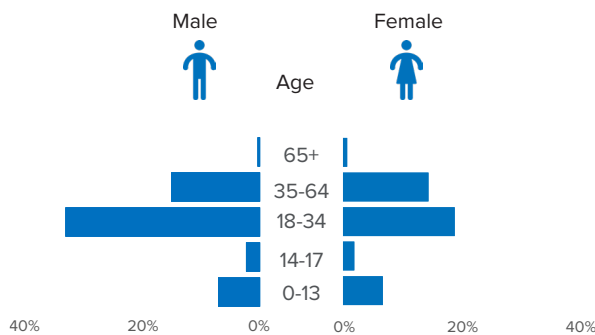

# SPAIN ASYLUM APPLICATIONS

1 Jan - 31 Dec 2024

**167,366** New asylum app. until 31 Dec 2024 ↑3% Dif. 2023 19% Recognition rate 53% Protection rate<sup>1</sup> **282,680** Total Pending app.<sup>2</sup> ↑44% Dif. 2023

Percentage of asylum applications by gender and age<sup>2</sup>

Main provinces of asylum applications

Most common nationalities of asylum applicants

Asylum applications by place of submission

Asylum applications by place of submission