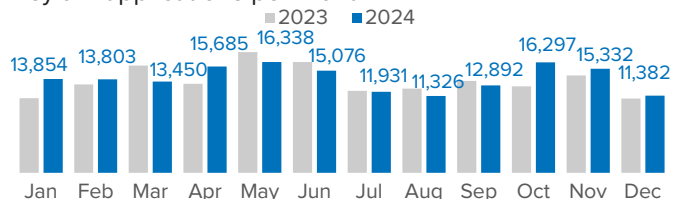

Asylum applications per month