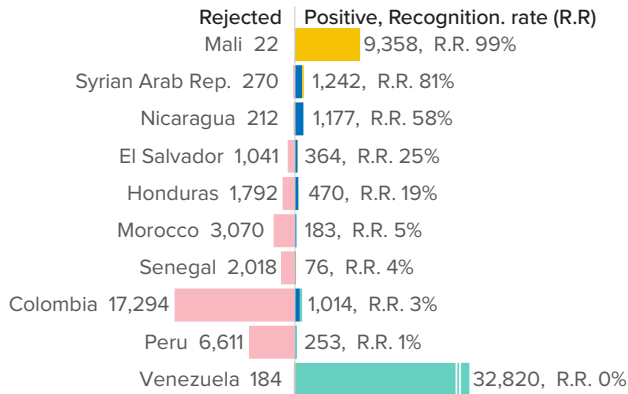

Percentage of asylum applications by gender and age<sup>2</sup>

Main provinces of asylum applications

Most common nationalities of asylum applicants

Asylum applications by place of submission

Asylum applications by place of submission

Asylum applications per month

Source: Unless otherwise indicated, provisional figures by the Asylum and Refugee Office, Ministry of Interior, Spain.

<sup>1</sup>Protection rate: Refugee status, subsidiary protection, and humanitarian reasons.

<sup>2</sup>Eurostat as of Nov 2024 (latest available data at the time of publishing). <sup>3</sup>CIE: Removal detention centre.

Eligibility Commission proposals<sup>4</sup>: 96,101

■ Geneva Conv. ■ Subsidiary Prot. ■ Hum. Reasons ■ Rejected