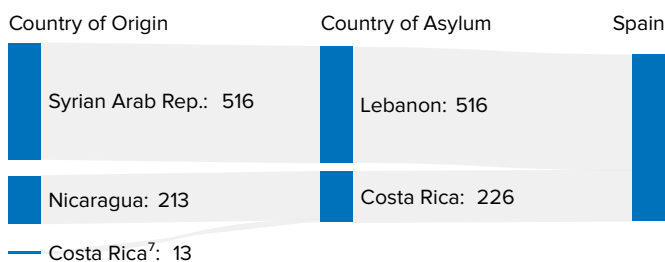

SPAIN RESETTLEMENT 2024⁶

1 Jan - 31 Dec 2024

742 Refugees resettled in Spain⁶

Refugees resettled in Spain by country of origin and country of asylum

Refugees resettled in Spain per month