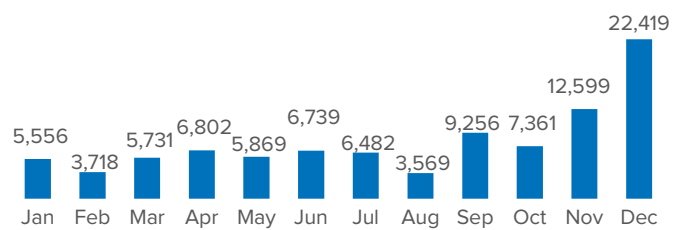

<sup>2</sup>Eurostat as of Nov 2024 (latest available data at the time of publishing). <sup>3</sup>CIE: Removal detention centre.

Eligibility Commission proposals<sup>4</sup>: 96,101

■ Geneva Conv. ■ Subsidiary Prot. ■ Hum. Reasons ■ Rejected

Countries with highest recognition rate<sup>5</sup>

Recognition of Geneva Conv. Status by protection category<sup>4</sup>

Eligibility Commission proposals per month<sup>4</sup>