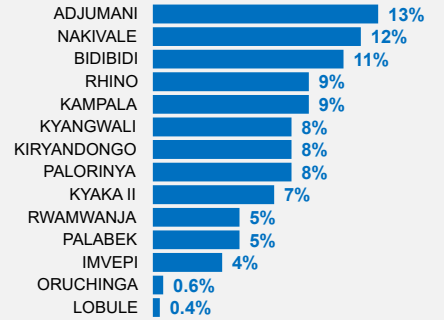

UGANDA - POPULATION DASHBOARD

ANNEX II - Map - Refugees and Asylum Seekers

31-Jan-2025

Total refugees and asylum-seekers
1,810,646

Countries of origin

Refugees per settlement

LEGEND

- △ Refugee Settlement
- ★ Capital city
- District boundary

Source countries of refugees

- South Sudan
- DR Congo
- Somalia
- Sudan
- Eritrea
- Other nationalities

The boundaries and names shown and the designations used on this map do not imply official endorsement or acceptance by the United Nations.