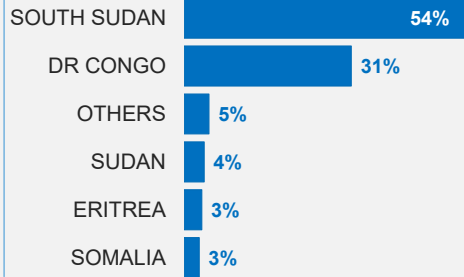

UGANDA - POPULATION DASHBOARD

ANNEX II - Map - Refugees and Asylum Seekers

31-Jan-2025

Total refugees and asylum-seekers
1,810,646

Countries of origin

Refugees per settlement

LEGEND

- △ Refugee Settlement
- ★ Capital city
- District boundary

Source countries of refugees

- South Sudan
- DR Congo
- Somalia
- Sudan
- Eritrea
- Other nationalities

The boundaries and names shown and the designations used on this map do not imply official endorsement or acceptance by the United Nations.