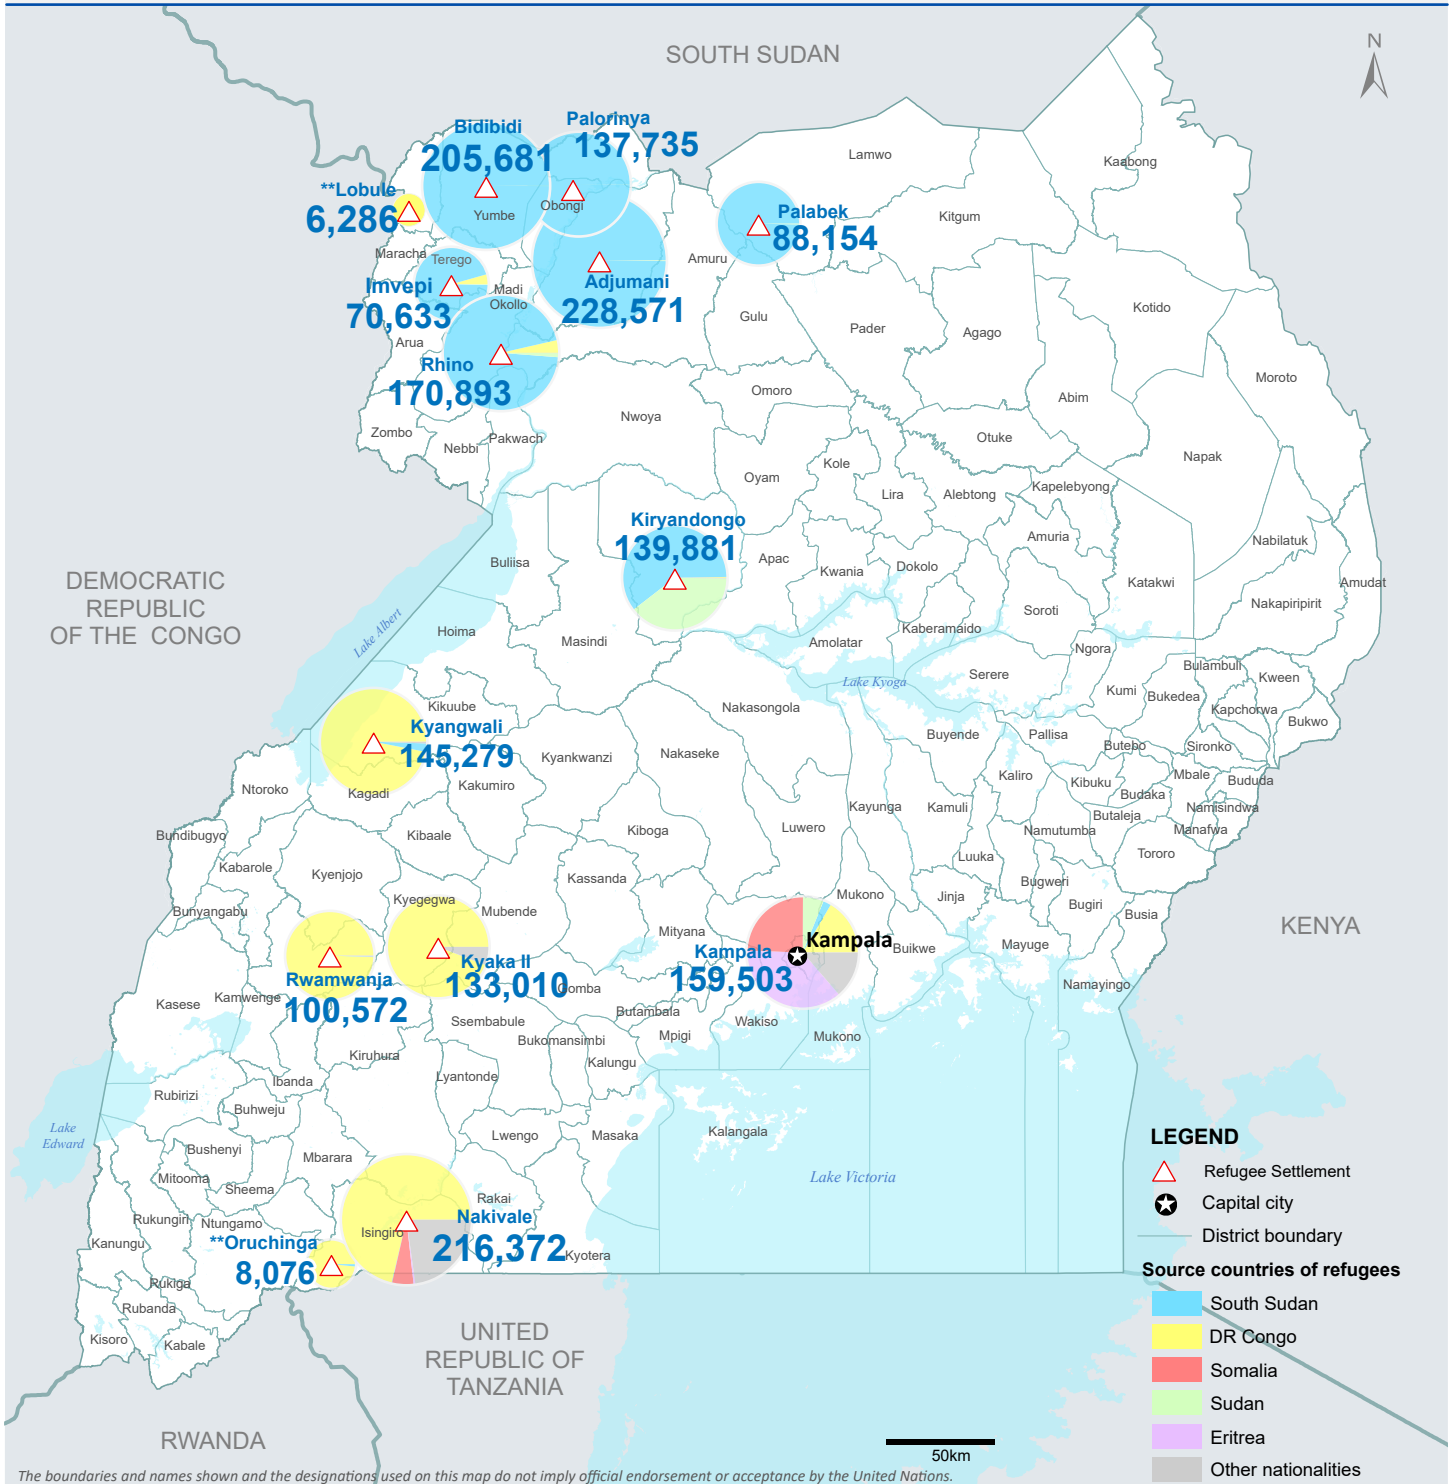

UGANDA - POPULATION DASHBOARD

ANNEX II - Map - Refugees and Asylum Seekers

31-Jan-2025

Total refugees and asylum-seekers
1,810,646

Countries of origin

Refugees per settlement

LEGEND

- △ Refugee Settlement
- ★ Capital city
- District boundary

Source countries of refugees

- South Sudan
- DR Congo
- Somalia
- Sudan
- Eritrea
- Other nationalities

The boundaries and names shown and the designations used on this map do not imply official endorsement or acceptance by the United Nations.

** Oruchinga and Lobule symbols not to scale