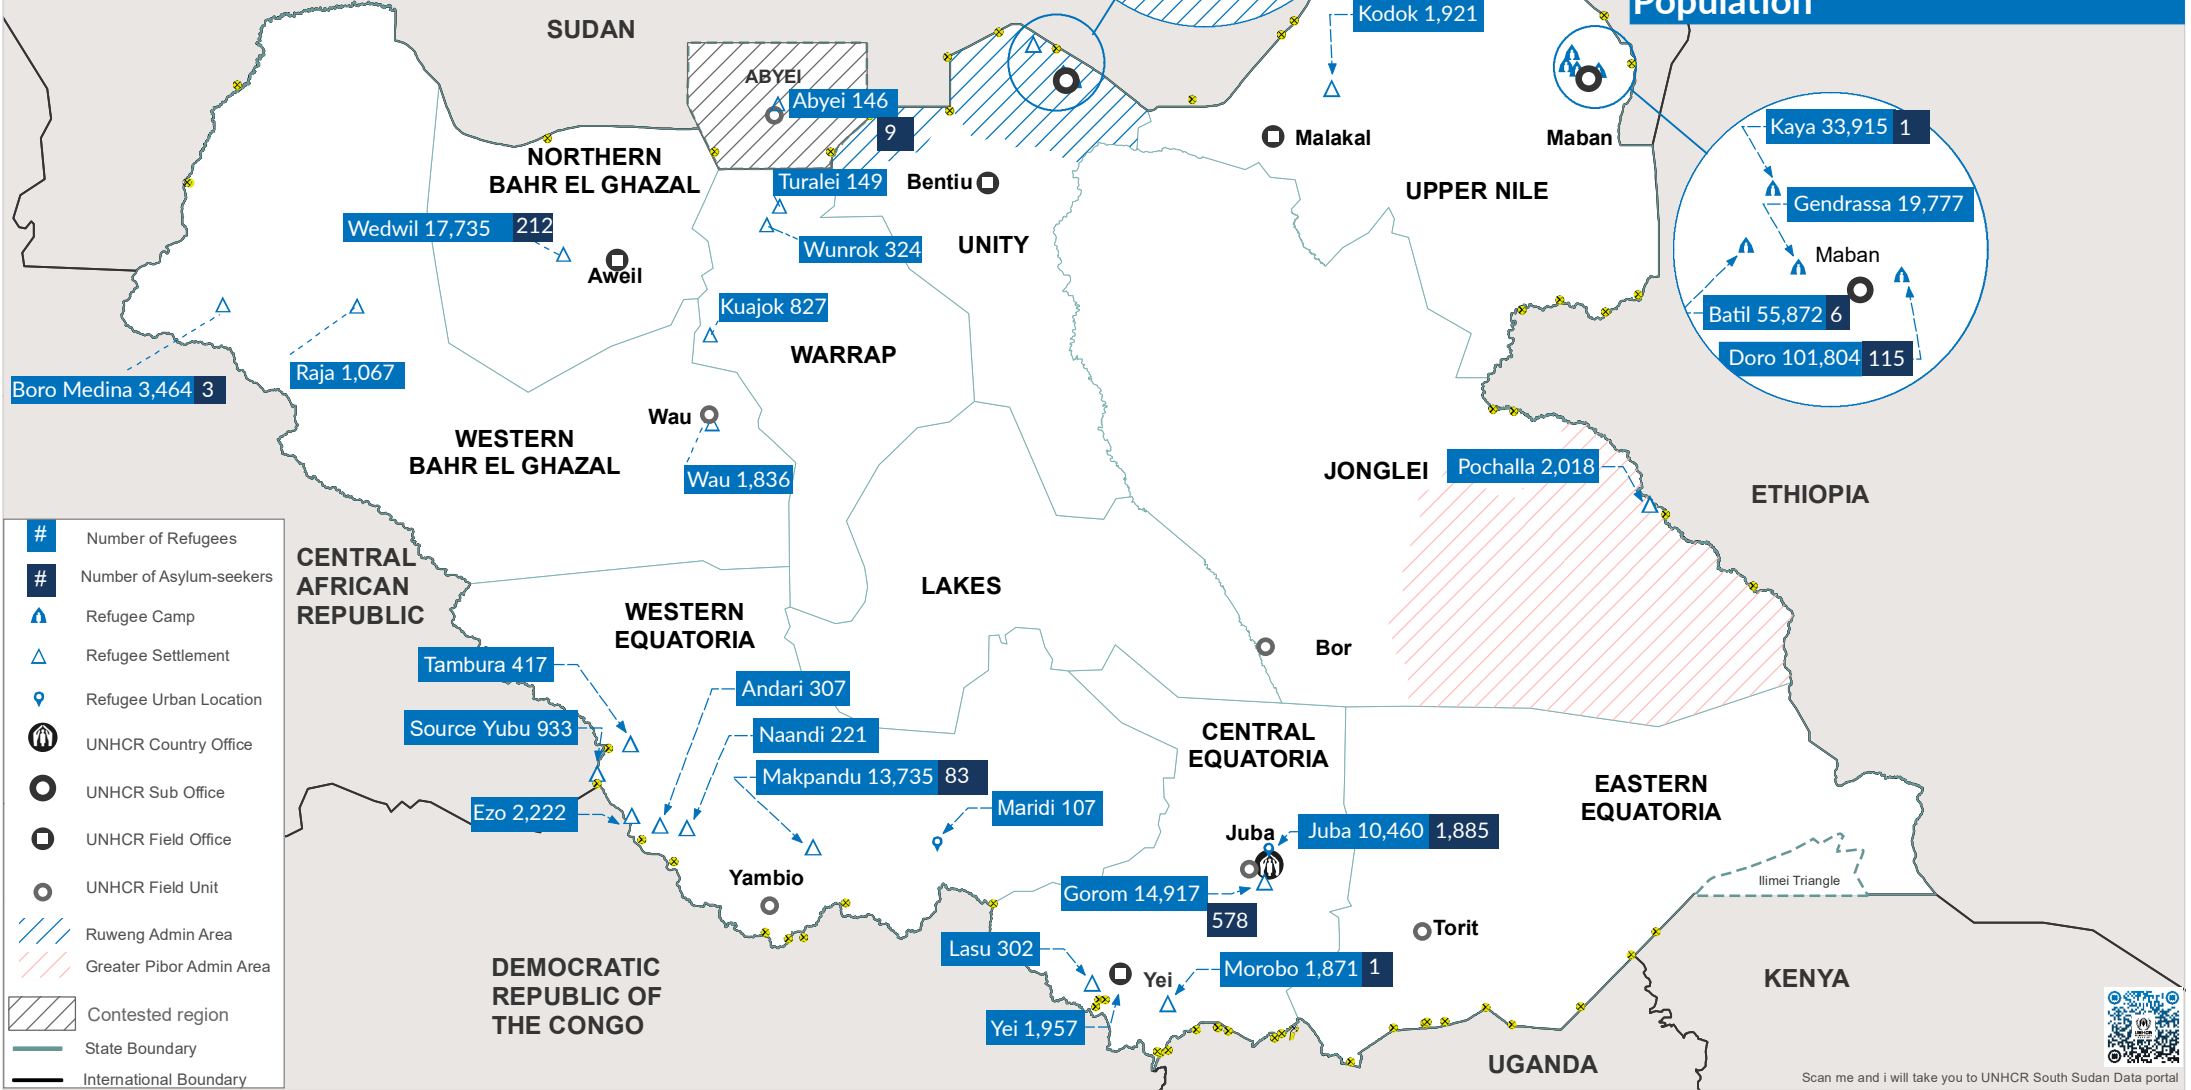

State	Total Population	Refugee Population	Asylum-seeker Population	Refugee Population Percentage
Upper Nile	259,435	259,435	260	49%
Ruweng Admin Area	131,388	131,381	7	25%
Central Equatoria	31,971	29,507	2464	6%
Western Equatoria	18,025	17,942	83	3%
Northern Bahr El Ghazal	17,947	17,735	212	3%
Western Bahr El Ghazal	6,370	6,367	3	1%
Jonglei	2,018	2,018	0	0%
Warrap	1,300	1,300	0	0%
Abyei (Contested)	155	146	9	0%
Others	61,906	61,906	0	12%
Grand Total	530,775	527,737	3,038	100%

530,775
Total Refugee and Asylum-seeker Population

The boundaries and names shown and designations used on this map does not imply official endorsement of or acceptance by the United Nations or UNHCR. Final boundary between the Republic of Sudan and the Republic of South Sudan and final status of Abyei area are not yet determined.