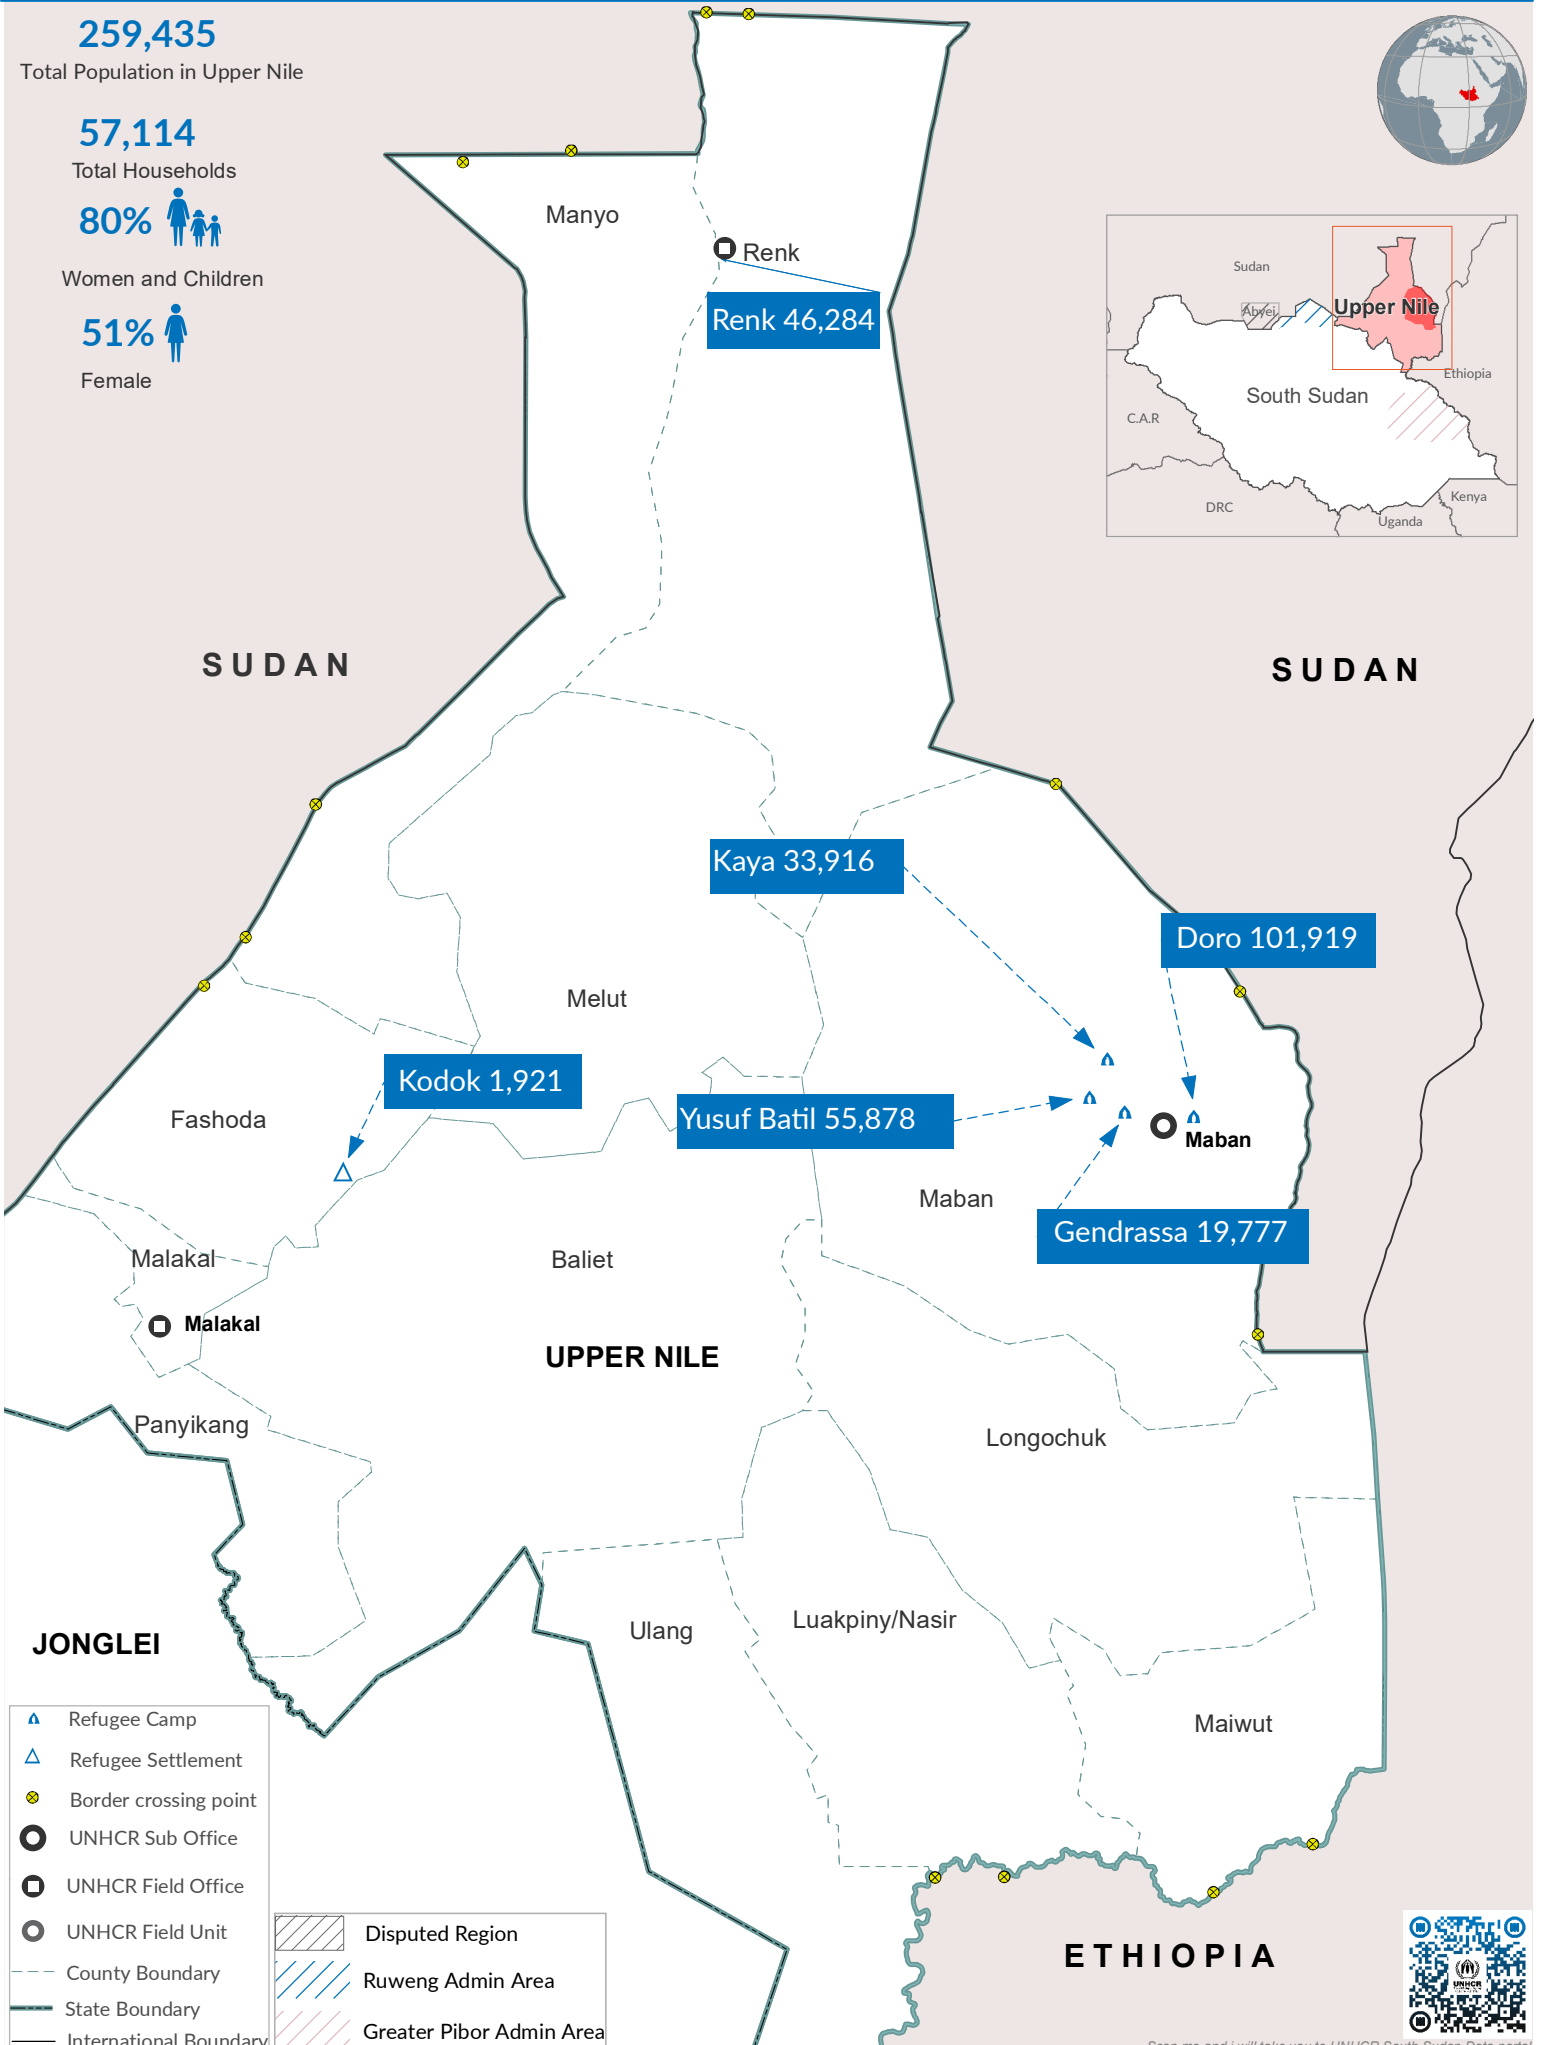

259,435

Total Population in Upper Nile

57,114

Total Households

80%

Women and Children

51%

Female

- Refugee Camp
- Refugee Settlement
- Border crossing point
- UNHCR Sub Office
- UNHCR Field Office
- UNHCR Field Unit
- County Boundary
- State Boundary
- International Boundary
- Disputed Region
- Ruweng Admin Area
- Greater Pibor Admin Area

Scan me and i will take you to UNHCR South Sudan Data portal