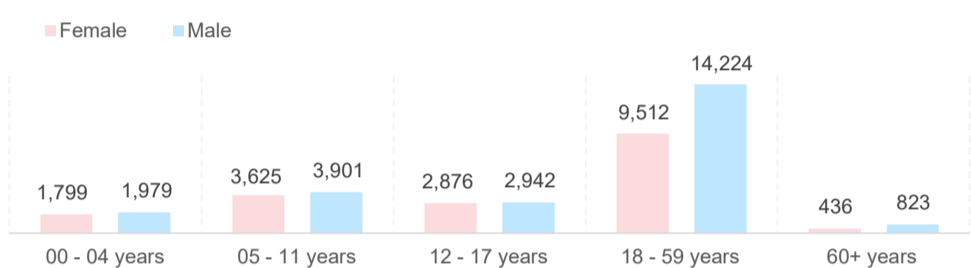

42,117

Total refugees and asylum seekers in Somalia

19,630
Total refugees

22,487
Total asylum seekers

As of 31 January 2025, Somalia is hosting 42,117 refugees and asylum-seekers, among which 64% are women and children. The majority of refugees and asylum-seekers 65% are from Ethiopia, followed by Yemen 30%, Syria 4% and other countries 1%.

125% refugees and asylum-seekers reside in urban or peri-urban settings across Woqooyi Galbeed and Bari regions, in the northern part of the country.

Age and gender

School-age Children

Reproductive Age Women/Girls