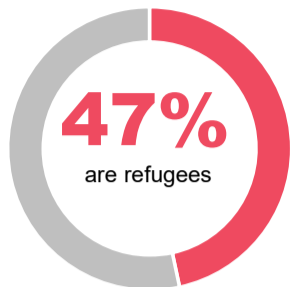

42,117

Total refugees and asylum seekers in Somalia

19,630
Total refugees

22,487
Total asylum seekers

As of 31 January 2025, Somalia is hosting 42,117 refugees and asylum-seekers, among which 64% are women and children. The majority of refugees and asylum-seekers 65% are from Ethiopia, followed by Yemen 30%, Syria 4% and other countries 1%.

125% refugees and asylum-seekers reside in urban or peri-urban settings across Woqooyi Galbeed and Bari regions, in the northern part of the country.

Age and gender

School-age Children

Reproductive Age Women/Girls