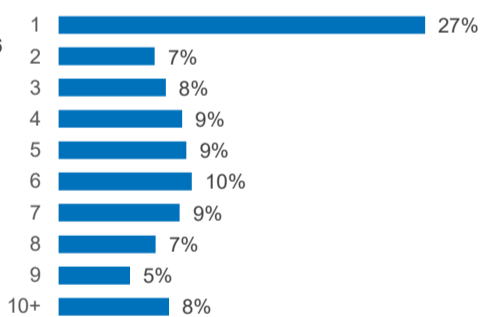

42,117

Total refugees and asylum seekers in Somalia

19,630
Total refugees

22,487
Total asylum seekers

As of 31 January 2025, Somalia is hosting 42,117 refugees and asylum-seekers, among which 64% are women and children. The majority of refugees and asylum-seekers 65% are from Ethiopia, followed by Yemen 30%, Syria 4% and other countries 1%.

125% refugees and asylum-seekers reside in urban or peri-urban settings across Woqooyi Galbeed and Bari regions, in the northern part of the country.

Age and gender

School-age Children

Reproductive Age Women/Girls

Specific Needs

Family Size

Household Distribution

Current Location by Region

The boundaries and names shown and the designations used on this map do not imply social endorsement or acceptance by the United Nations