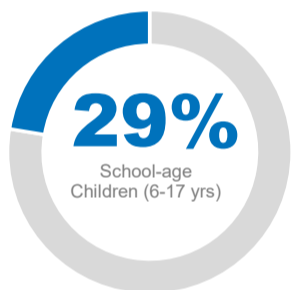

42,117

Total refugees and asylum seekers in Somalia

19,630
Total refugees

22,487
Total asylum seekers

As of 31 January 2025, Somalia is hosting 42,117 refugees and asylum-seekers, among which 64% are women and children. The majority of refugees and asylum-seekers 65% are from Ethiopia, followed by Yemen 30%, Syria 4% and other countries 1%.

125% refugees and asylum-seekers reside in urban or peri-urban settings across Woqooyi Galbeed and Bari regions, in the northern part of the country.

Age and gender

School-age Children

Reproductive Age Women/Girls