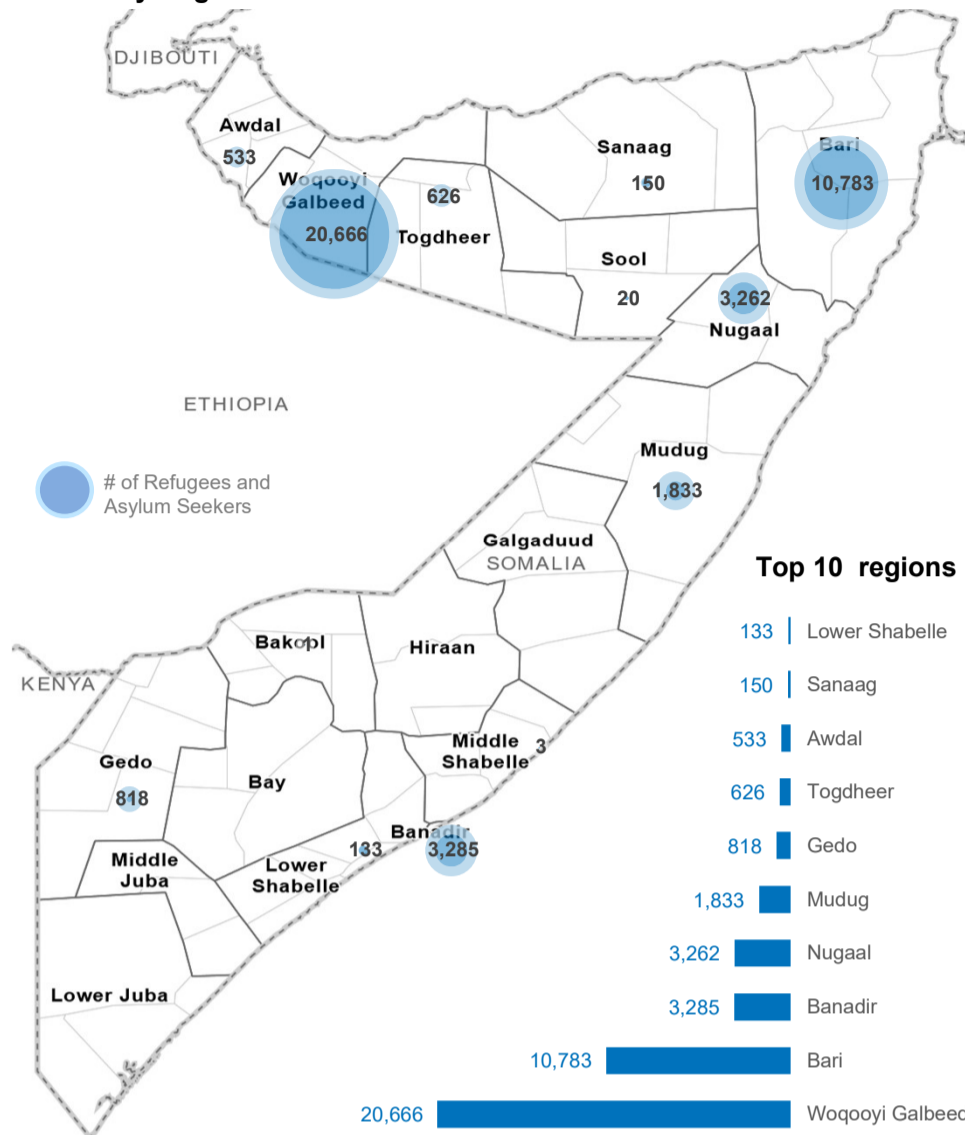

42,117

Total refugees and asylum seekers in Somalia

19,630
Total refugees

22,487
Total asylum seekers

As of 31 January 2025, Somalia is hosting 42,117 refugees and asylum-seekers, among which 64% are women and children. The majority of refugees and asylum-seekers 65% are from Ethiopia, followed by Yemen 30%, Syria 4% and other countries 1%.

125% refugees and asylum-seekers reside in urban or peri-urban settings across Woqooyi Galbeed and Bari regions, in the northern part of the country.

Age and gender

School-age Children

Reproductive Age Women/Girls

Specific Needs

Family Size

Household Distribution

Current Location by Region

The boundaries and names shown and the designations used on this map do not imply social endorsement or acceptance by the United Nations

Monthly registration trend

Country of Origin by region

Region	Ethiopia	Yemen	Syria	Tanzania	Other	Total
Awdal	317	206	9	-	1	533
Bakool	1	-	-	-	-	1
Banadir	12	232	2,887	141	13	3,285
Bari	8,731	114	1,918	-	20	10,783
Galgaduud	-	-	1	-	-	1
Gedo	818	-	-	-	-	818
Lower Juba	-	-	2	-	-	2
Lower Shabelle	-	-	133	-	-	133
Middle Juba	-	-	1	-	-	1
Middle Shabelle	-	-	3	-	-	3
Mudug	1,704	45	82	-	2	1,833
Nugaal	2,996	22	242	-	2	3,262
Sanaag	127	4	19	-	-	150
Sool	7	-	13	-	-	20
Togdheer	393	52	3	626	3	1,255
Woqooyi Galbeed	12,137	1,334	442	20,666	444	41,776
Grand Total	27,243	12,436	1,812	141	485	42,117