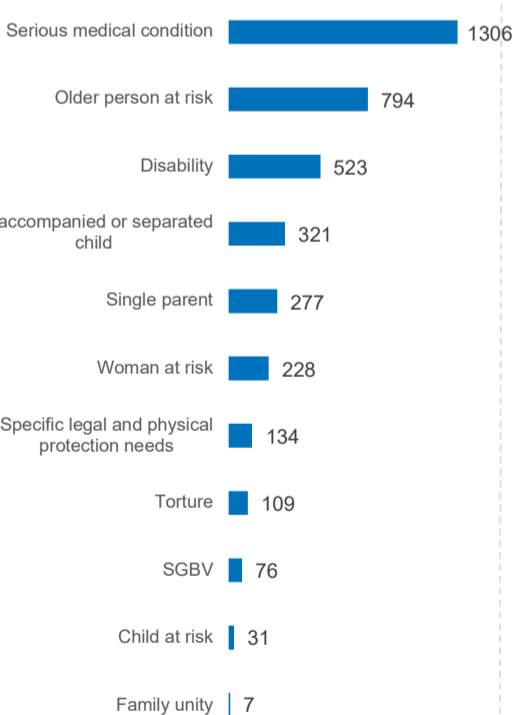

42,117

Total refugees and asylum seekers in Somalia

19,630
Total refugees

22,487
Total asylum seekers

As of 31 January 2025, Somalia is hosting 42,117 refugees and asylum-seekers, among which 64% are women and children. The majority of refugees and asylum-seekers 65% are from Ethiopia, followed by Yemen 30%, Syria 4% and other countries 1%.

125% refugees and asylum-seekers reside in urban or peri-urban settings across Woqooyi Galbeed and Bari regions, in the northern part of the country.

Age and gender

School-age Children

Reproductive Age Women/Girls

Specific Needs

Family Size

Household Distribution

Current Location by Region

The boundaries and names shown and the designations used on this map do not imply social endorsement or acceptance by the United Nations