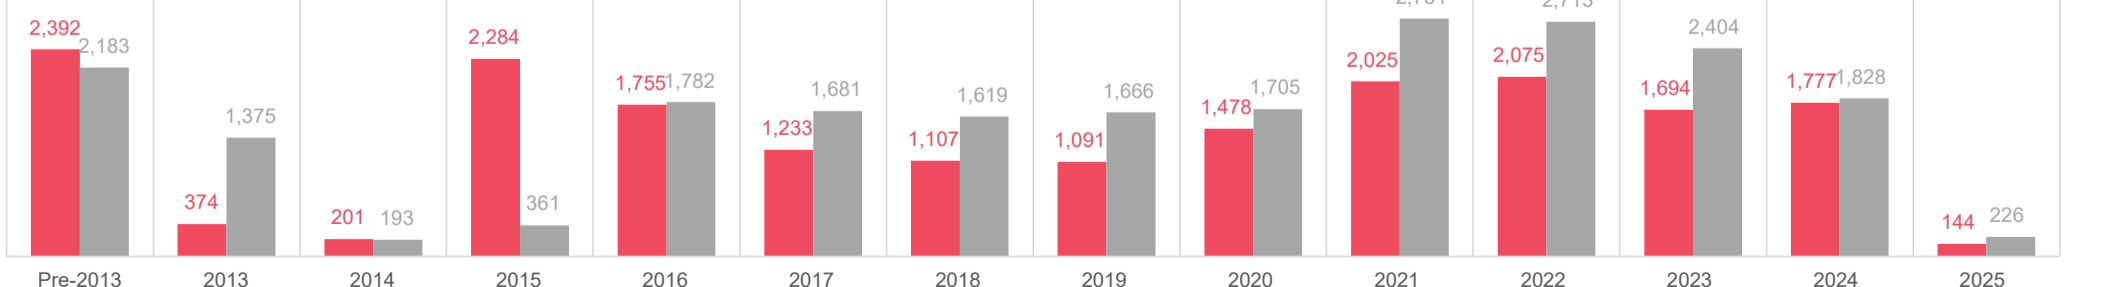

Yearly registration trend

UNHCR is grateful for the generous contributions of donors who have directly contributed to the UNHCR Somalia operation in 2023