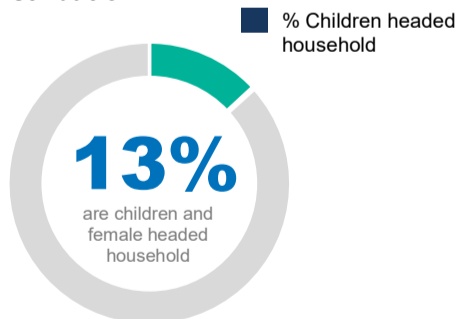

42,117

Total refugees and asylum seekers in Somalia

19,630
Total refugees

22,487
Total asylum seekers

As of 31 January 2025, Somalia is hosting 42,117 refugees and asylum-seekers, among which 64% are women and children. The majority of refugees and asylum-seekers 65% are from Ethiopia, followed by Yemen 30%, Syria 4% and other countries 1%.

125% refugees and asylum-seekers reside in urban or peri-urban settings across Woqooyi Galbeed and Bari regions, in the northern part of the country.

Age and gender

School-age Children

Reproductive Age Women/Girls

Specific Needs

Family Size

Household Distribution

Current Location by Region

The boundaries and names shown and the designations used on this map do not imply social endorsement or acceptance by the United Nations