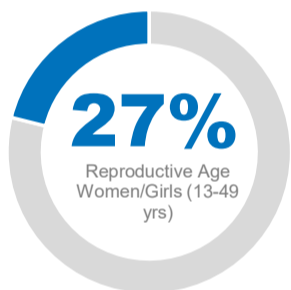

42,117

Total refugees and asylum seekers in Somalia

19,630
Total refugees

22,487
Total asylum seekers

As of 31 January 2025, Somalia is hosting 42,117 refugees and asylum-seekers, among which 64% are women and children. The majority of refugees and asylum-seekers 65% are from Ethiopia, followed by Yemen 30%, Syria 4% and other countries 1%.

125% refugees and asylum-seekers reside in urban or peri-urban settings across Woqooyi Galbeed and Bari regions, in the northern part of the country.

Age and gender

School-age Children

Reproductive Age Women/Girls