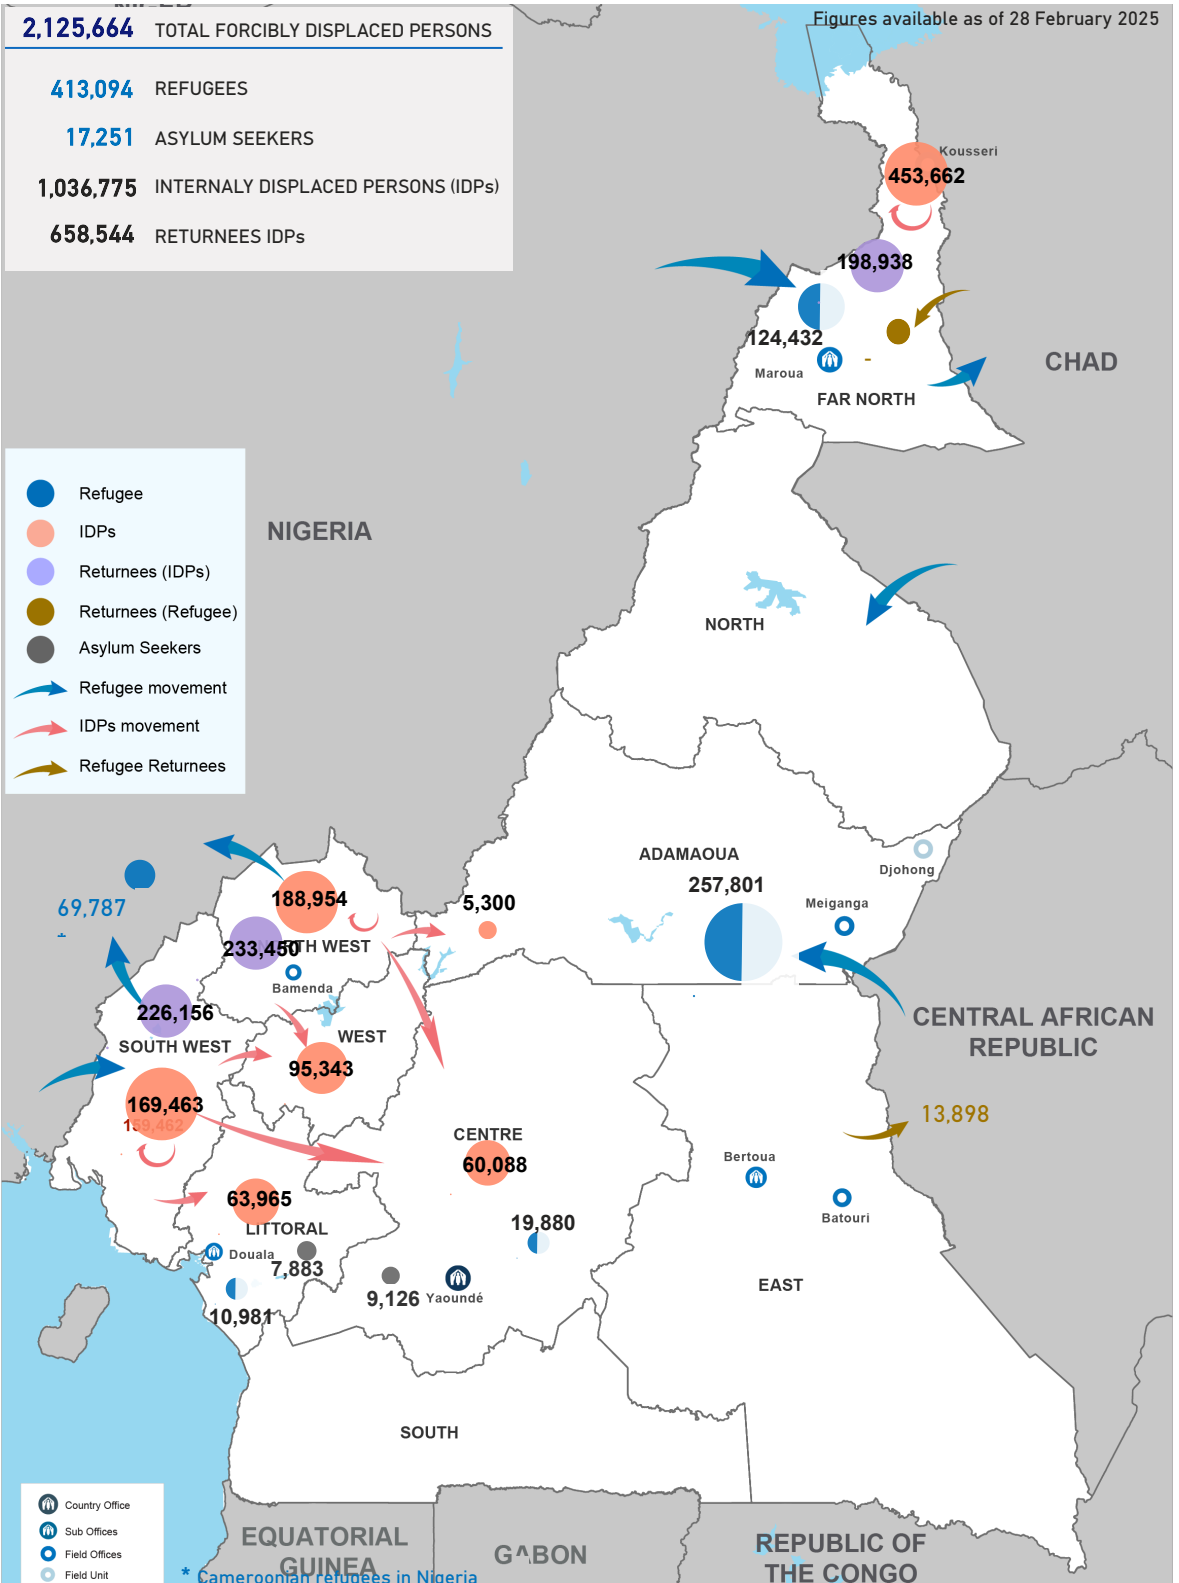

Figures available as of 28 February 2025

2,125,664 TOTAL FORCIBLY DISPLACED PERSONS

413,094 REFUGEES

17,251 ASYLUM SEEKERS

1,036,775 INTERNALLY DISPLACED PERSONS (IDPs)

658,544 RETURNEES IDPs

* Cameroonian refugees in Nigeria