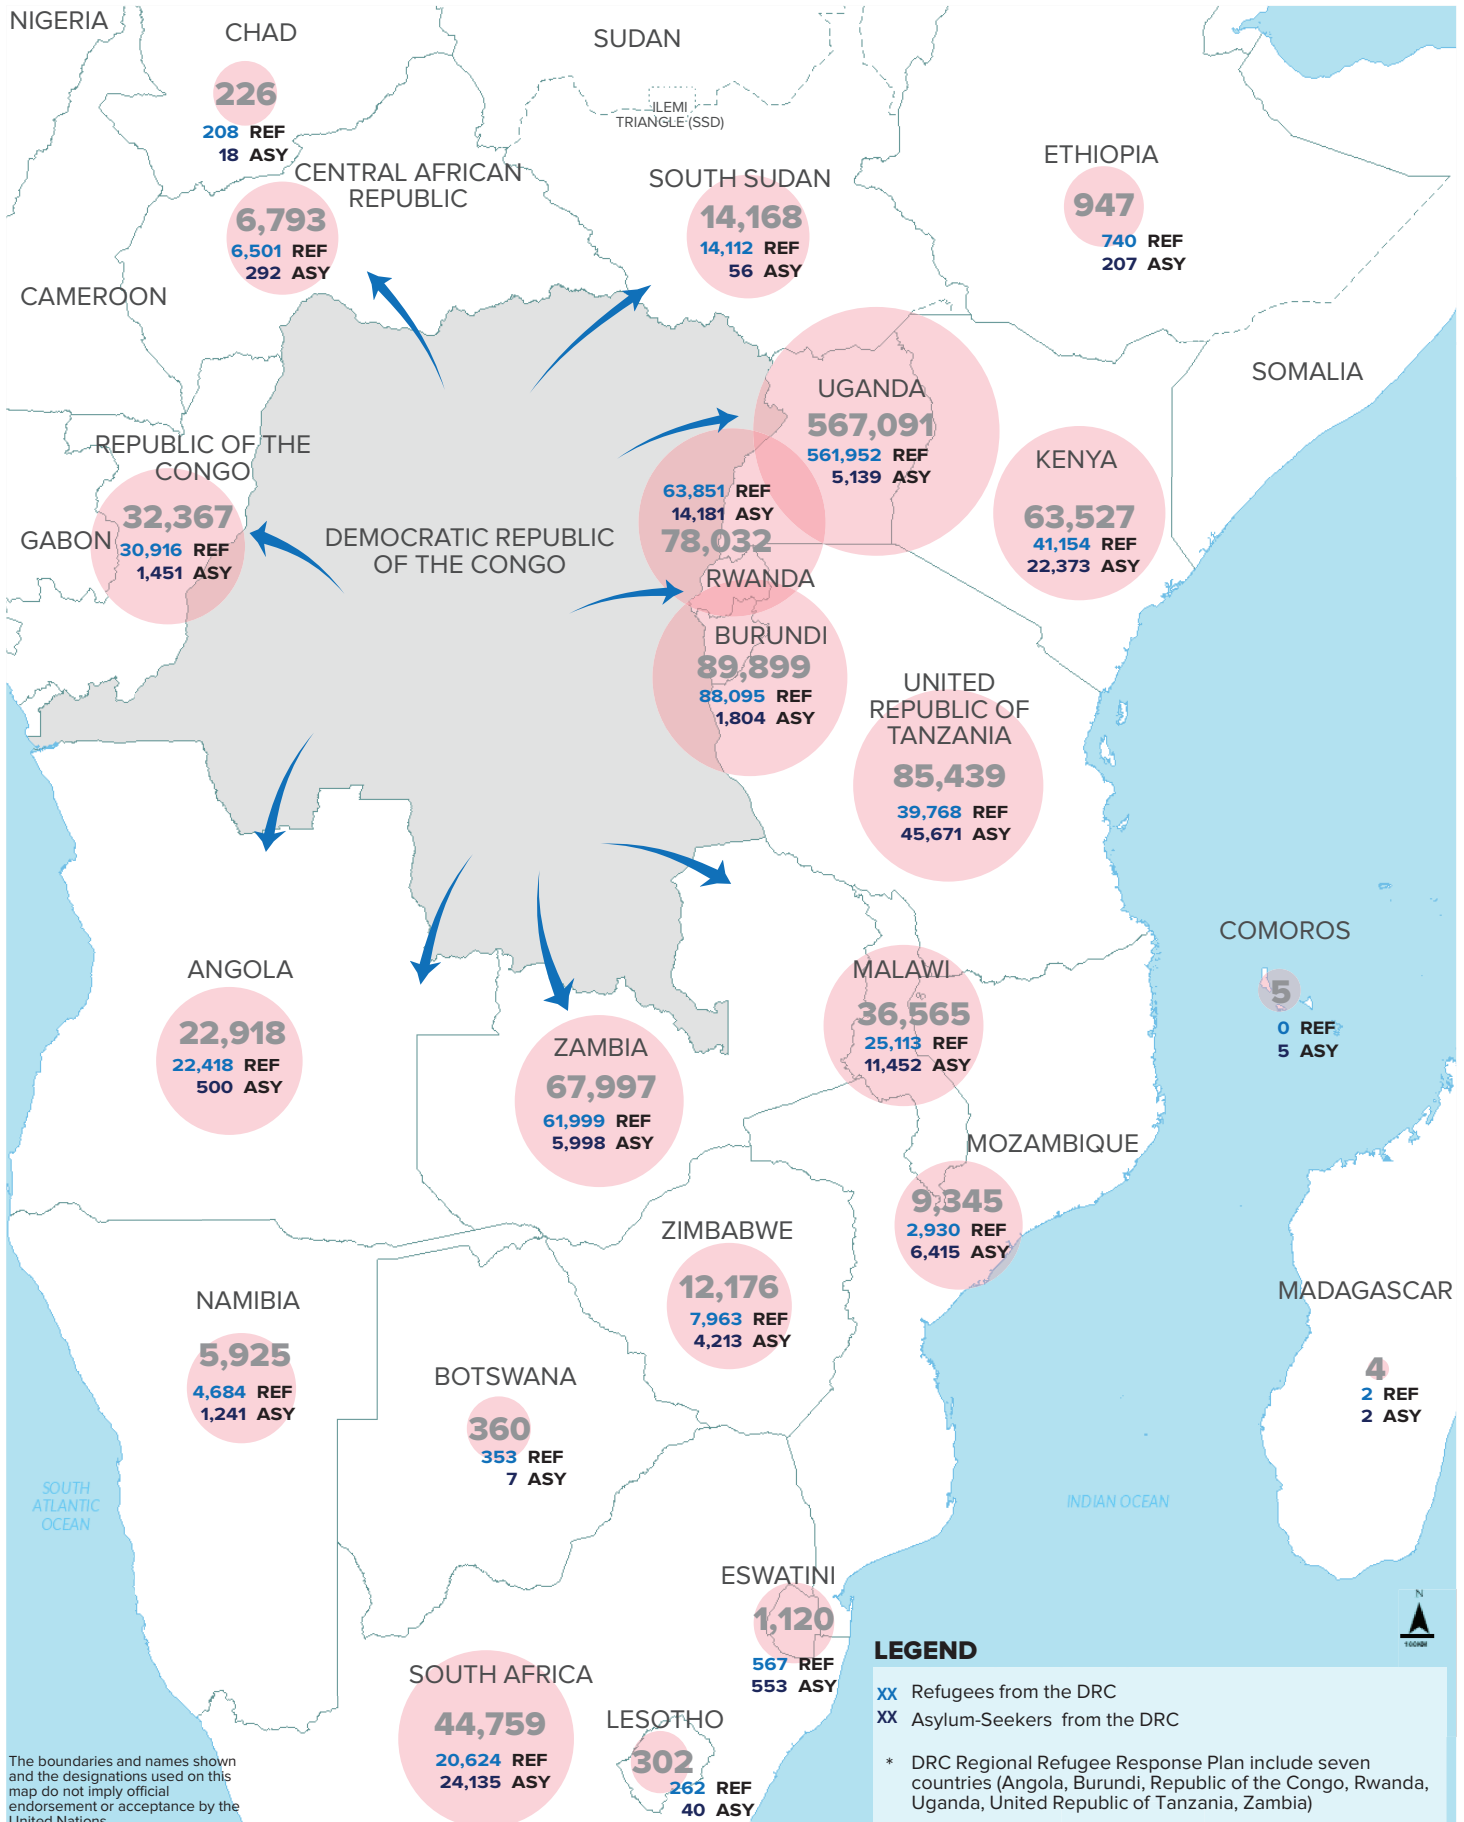

**KEY FIGURES**

**1,139,999**  
Total Refugees and  
Asylum-seekers

**994,217**  
Refugees

**145,782**  
Asylum-seekers

The boundaries and names shown and the designations used on this map do not imply official endorsement or acceptance by the United Nations

**LEGEND**

- XX Refugees from the DRC
- XX Asylum-Seekers from the DRC

\* DRC Regional Refugee Response Plan include seven countries (Angola, Burundi, Republic of the Congo, Rwanda, Uganda, United Republic of Tanzania, Zambia)