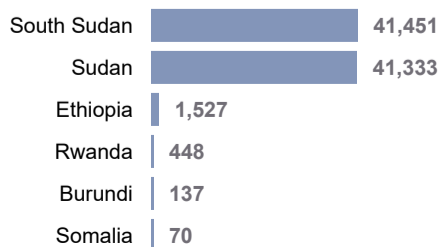

2K
Refugee returnees in 2025

Somalia Situation

940K
Somali Refugees

3.9M
Internally Displaced in Somalia

43K
Refugees hosted in Somalia

70
Refugee returnees in 2025

Burundi Situation

320K
Burundi Refugees

92K
Internally Displaced in Burundi

92K*
Refugees hosted in Burundi

137
Refugee returnees in 2025

**Figures from DTM Ethiopia - National displacement report 20

*Burundi RefAs figures as of 31 January 2025.

Refugees and Asylum seekers by CoA

Total IDPs by host country

Stateless Persons by host country

Refugee Returnees in 2025

Total Refugees, Asylum- Seekers, Refugees Returnees and IDPs in the EHAGL Region