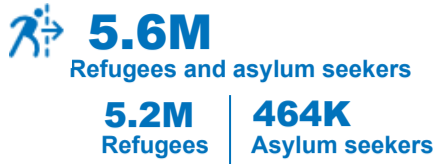

Key Population Statistics

Sudan Situation

3.0M
Sudanese Refugees
Post 15 Apr 2023

11.3M
Internally Displaced in Sudan

838K
Refugees hosted in Sudan

41K
Refugee returnees in 2025

South Sudan Situation

2.3M
South Sudanese Refugees

1.8M
Internally Displaced in South Sudan

548K
Refugees hosted in South Sudan

41K
Refugee returnees in 2025

Ethiopia Situation

163K
Ethiopian Refugees

1.9M**
Internally Displaced in Ethiopia

1.1M
Refugees hosted in Ethiopia