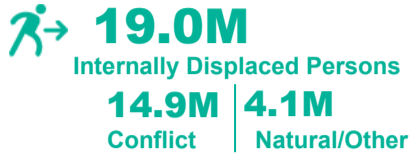

Key Population Statistics

Sudan Situation

3.0M
Sudanese Refugees
Post 15 Apr 2023

11.3M
Internally Displaced in Sudan

838K
Refugees hosted in Sudan

41K
Refugee returnees in 2025

South Sudan Situation

2.3M
South Sudanese Refugees

1.8M
Internally Displaced in South Sudan

548K
Refugees hosted in South Sudan

41K
Refugee returnees in 2025

Ethiopia Situation

163K
Ethiopian Refugees

1.9M**
Internally Displaced in Ethiopia

1.1M
Refugees hosted in Ethiopia