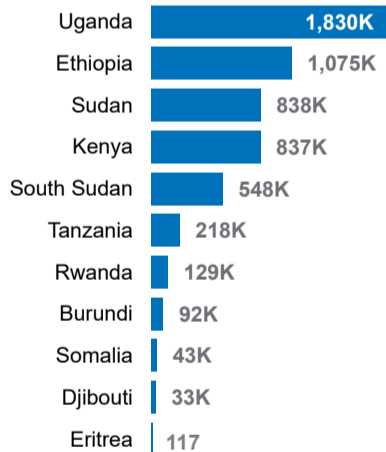

Refugees and Asylum seekers by CoA