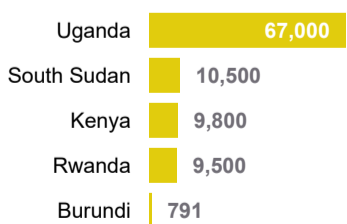

1.8M
Internally Displaced in South Sudan

548K
Refugees hosted in South Sudan

41K
Refugee returnees in 2025

Ethiopia Situation

163K
Ethiopian Refugees

1.9M**
Internally Displaced in Ethiopia

1.1M
Refugees hosted in Ethiopia

2K
Refugee returnees in 2025

Somalia Situation

940K
Somali Refugees

3.9M
Internally Displaced in Somalia

43K
Refugees hosted in Somalia

70
Refugee returnees in 2025

Burundi Situation

320K
Burundi Refugees

92K
Internally Displaced in Burundi

92K*
Refugees hosted in Burundi

137
Refugee returnees in 2025

**Figures from DTM Ethiopia - National displacement report 20

*Burundi RefAs figures as of 31 January 2025.

Refugees and Asylum seekers by CoA

Total IDPs by host country

Stateless Persons by host country

Refugee Returnees in 2025

Total Refugees, Asylum- Seekers, Refugees Returnees and IDPs in the EHAGL Region