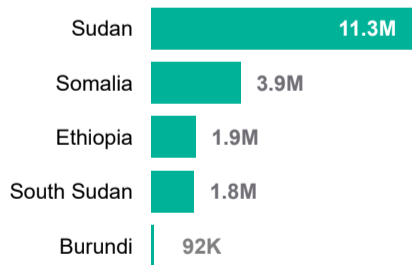

Total IDPs by host country