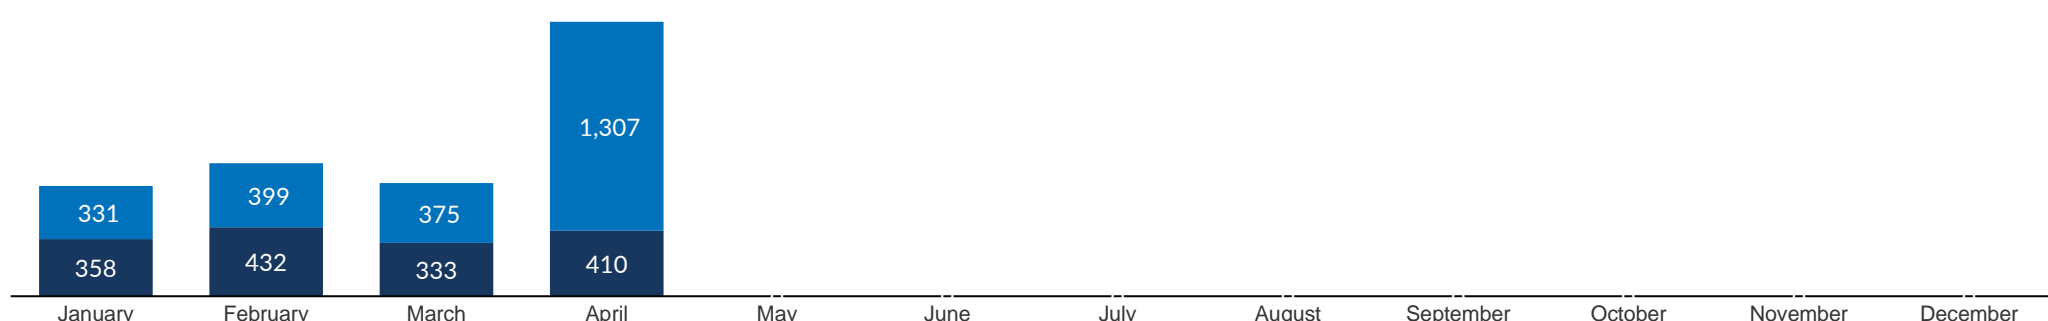

#### Age and gender breakdown of returnees

### Year-to-date Return Trends

■ Voluntary repatriation ■ Other returns

Total Individuals since 15 September 2023: 123,122 (Male: 63,454, Female: 59,668)

Total Individuals since 1 January 2025: 3,945 (Male: 2,182, Female: 1,763)