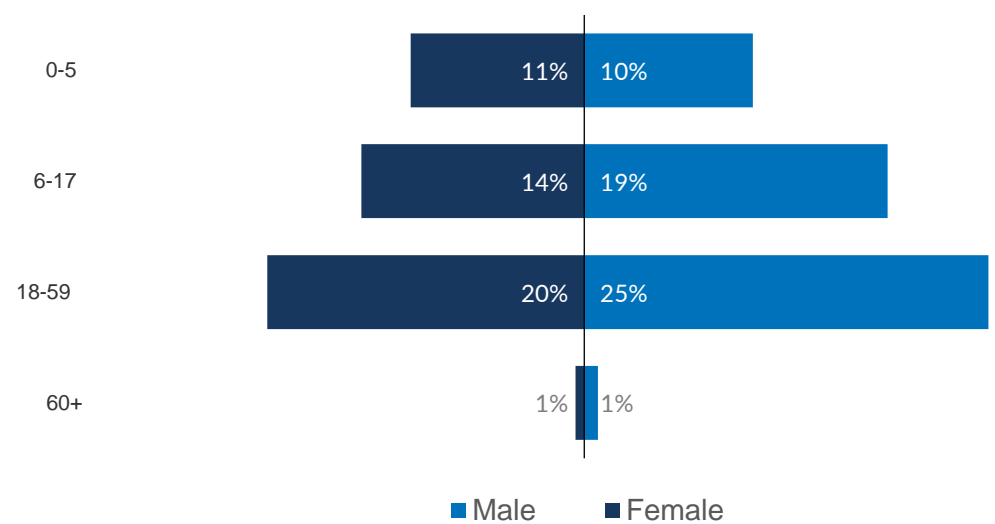

Age and gender breakdown of returnees