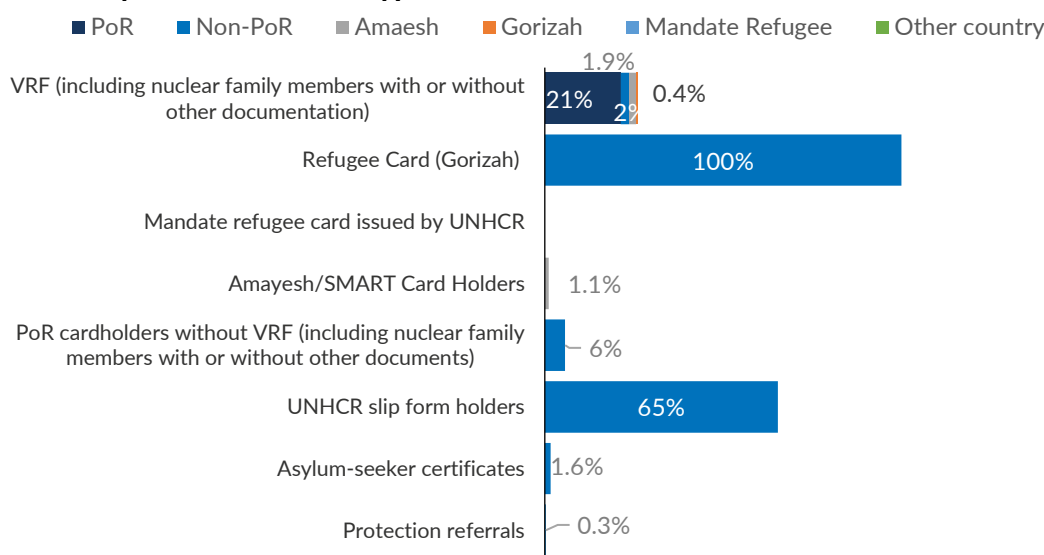

This infographic provides a weekly update on UNHCR-assisted Afghan nationals returning from Pakistan, Iran, Tajikistan and other countries. It details both voluntary repatriation as well as other returns. It categorizes the total numbers of returns by age, gender and documentation type, offering a clear demographic snapshot. Additionally, the infographic traces the flow of returnees from January to present, highlighting trends and changes over time. This visual representation serves as a vital tool for understanding the dynamics of Afghan nationals return, aiding stakeholders in making informed decisions and assessments regarding their integration and support.

Key Figures for the Week of 6 April – 12 April 2025

1,663 UNHCR-assisted returns

- **393** Total VolRep returns (VRF)
- **1270** Total Other returns (Non-VRF)
- **238** Daily average (VRF+ non-VRF) returns

Age and gender analysis of returnees

- **55%** of returnees are female
- **25%** of returnee households are female-headed
- **54%** of returnees are below 18

Demographic Breakdown

Returnees by documentation type