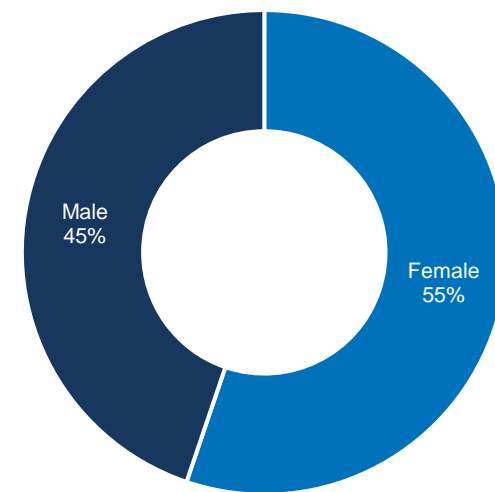

Gender breakdown of returnees