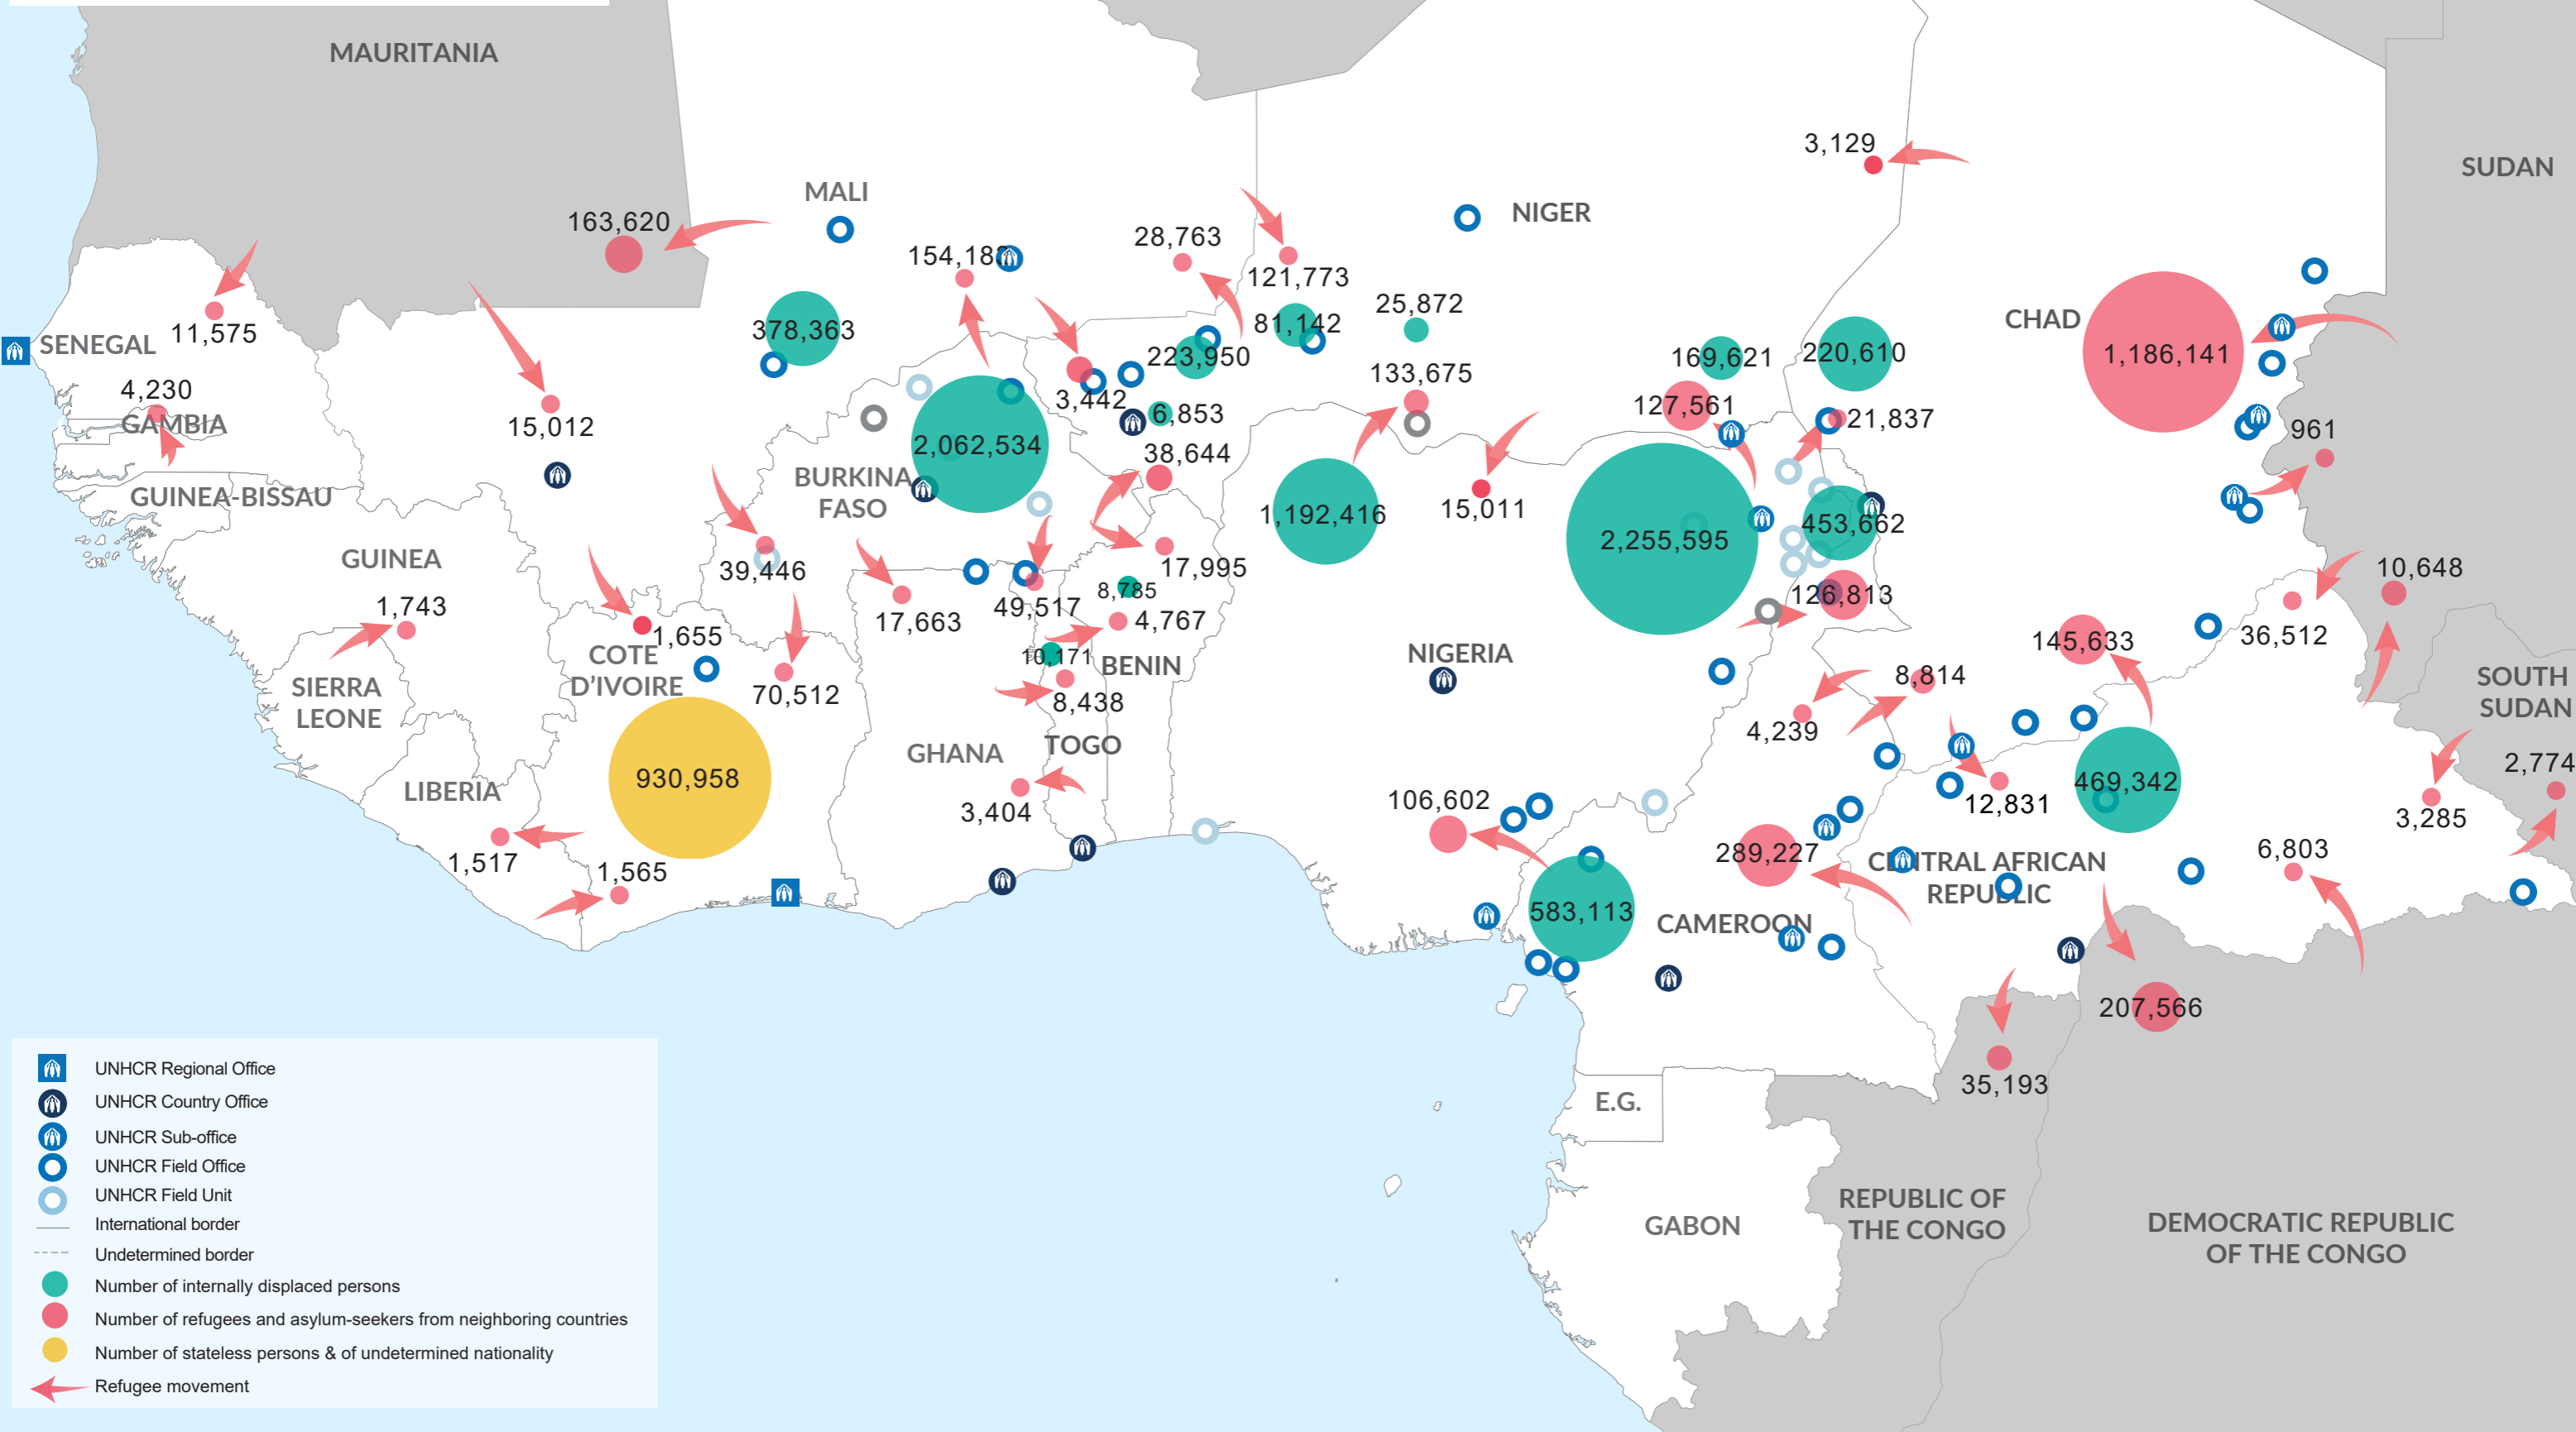

8.1 MILLION INTERNALLY DISPLACED PERSONS

2.9 MILLION REFUGEES & ASYLUM-SEEKERS

0.9 MILLION STATELESS & OF UNDETERMINED NATIONALITY

- UNHCR Regional Office
- UNHCR Country Office
- UNHCR Sub-office
- UNHCR Field Office
- UNHCR Field Unit
- International border
- Undetermined border
- Number of internally displaced persons
- Number of refugees and asylum-seekers from neighboring countries
- Number of stateless persons & of undetermined nationality
- Refugee movement