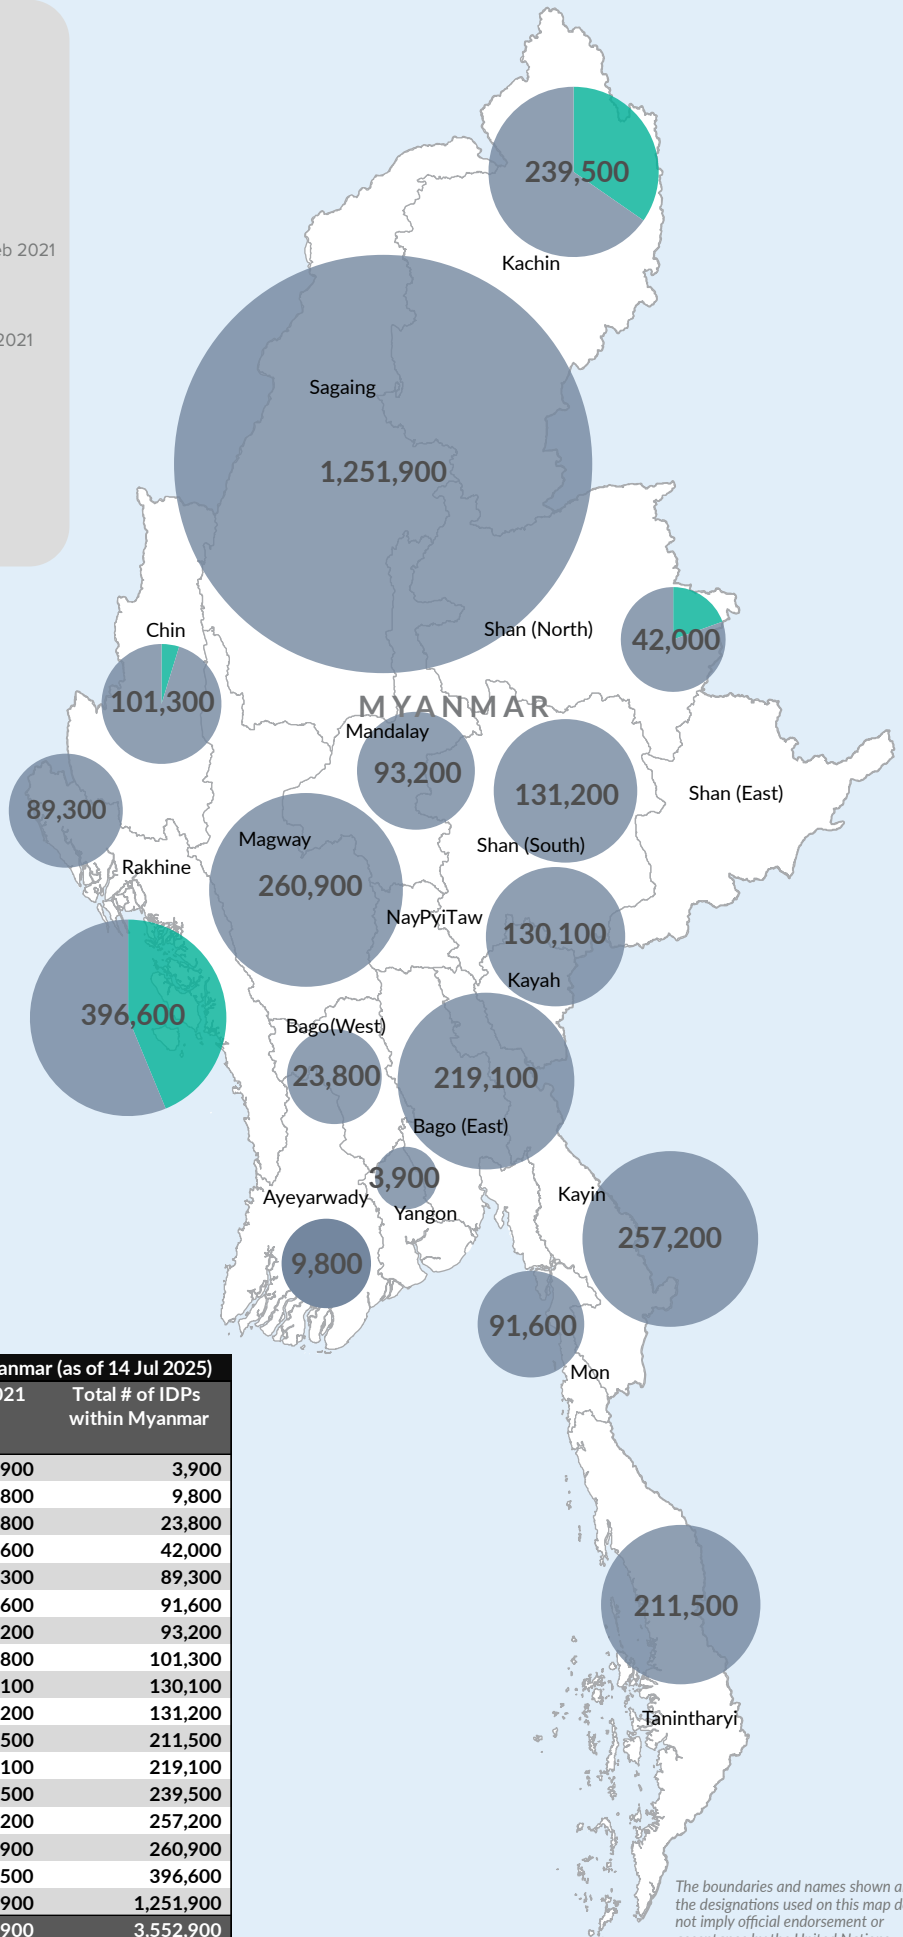

Key figures

 **3,282,900**
estimated number of IDPs

 **182,100***
estimated number of displaced to neighbouring countries

Key figures

3,552,900

Estimated total IDPs within Myanmar

270,000

 Estimated # of IDPs displaced prior to 1 Feb 2021
 (As of 31 Dec, 2024)

3,282,900

 Estimated # of IDPs displaced post 1 Feb 2021
 (As of 14 Jul, 2025)

 Prior to 1 Feb 2021

 Post 1 Feb 2021

Source : UN in Myanmar

The boundaries and names shown and the designations used on this map do not imply official endorsement or acceptance by the United Nations.