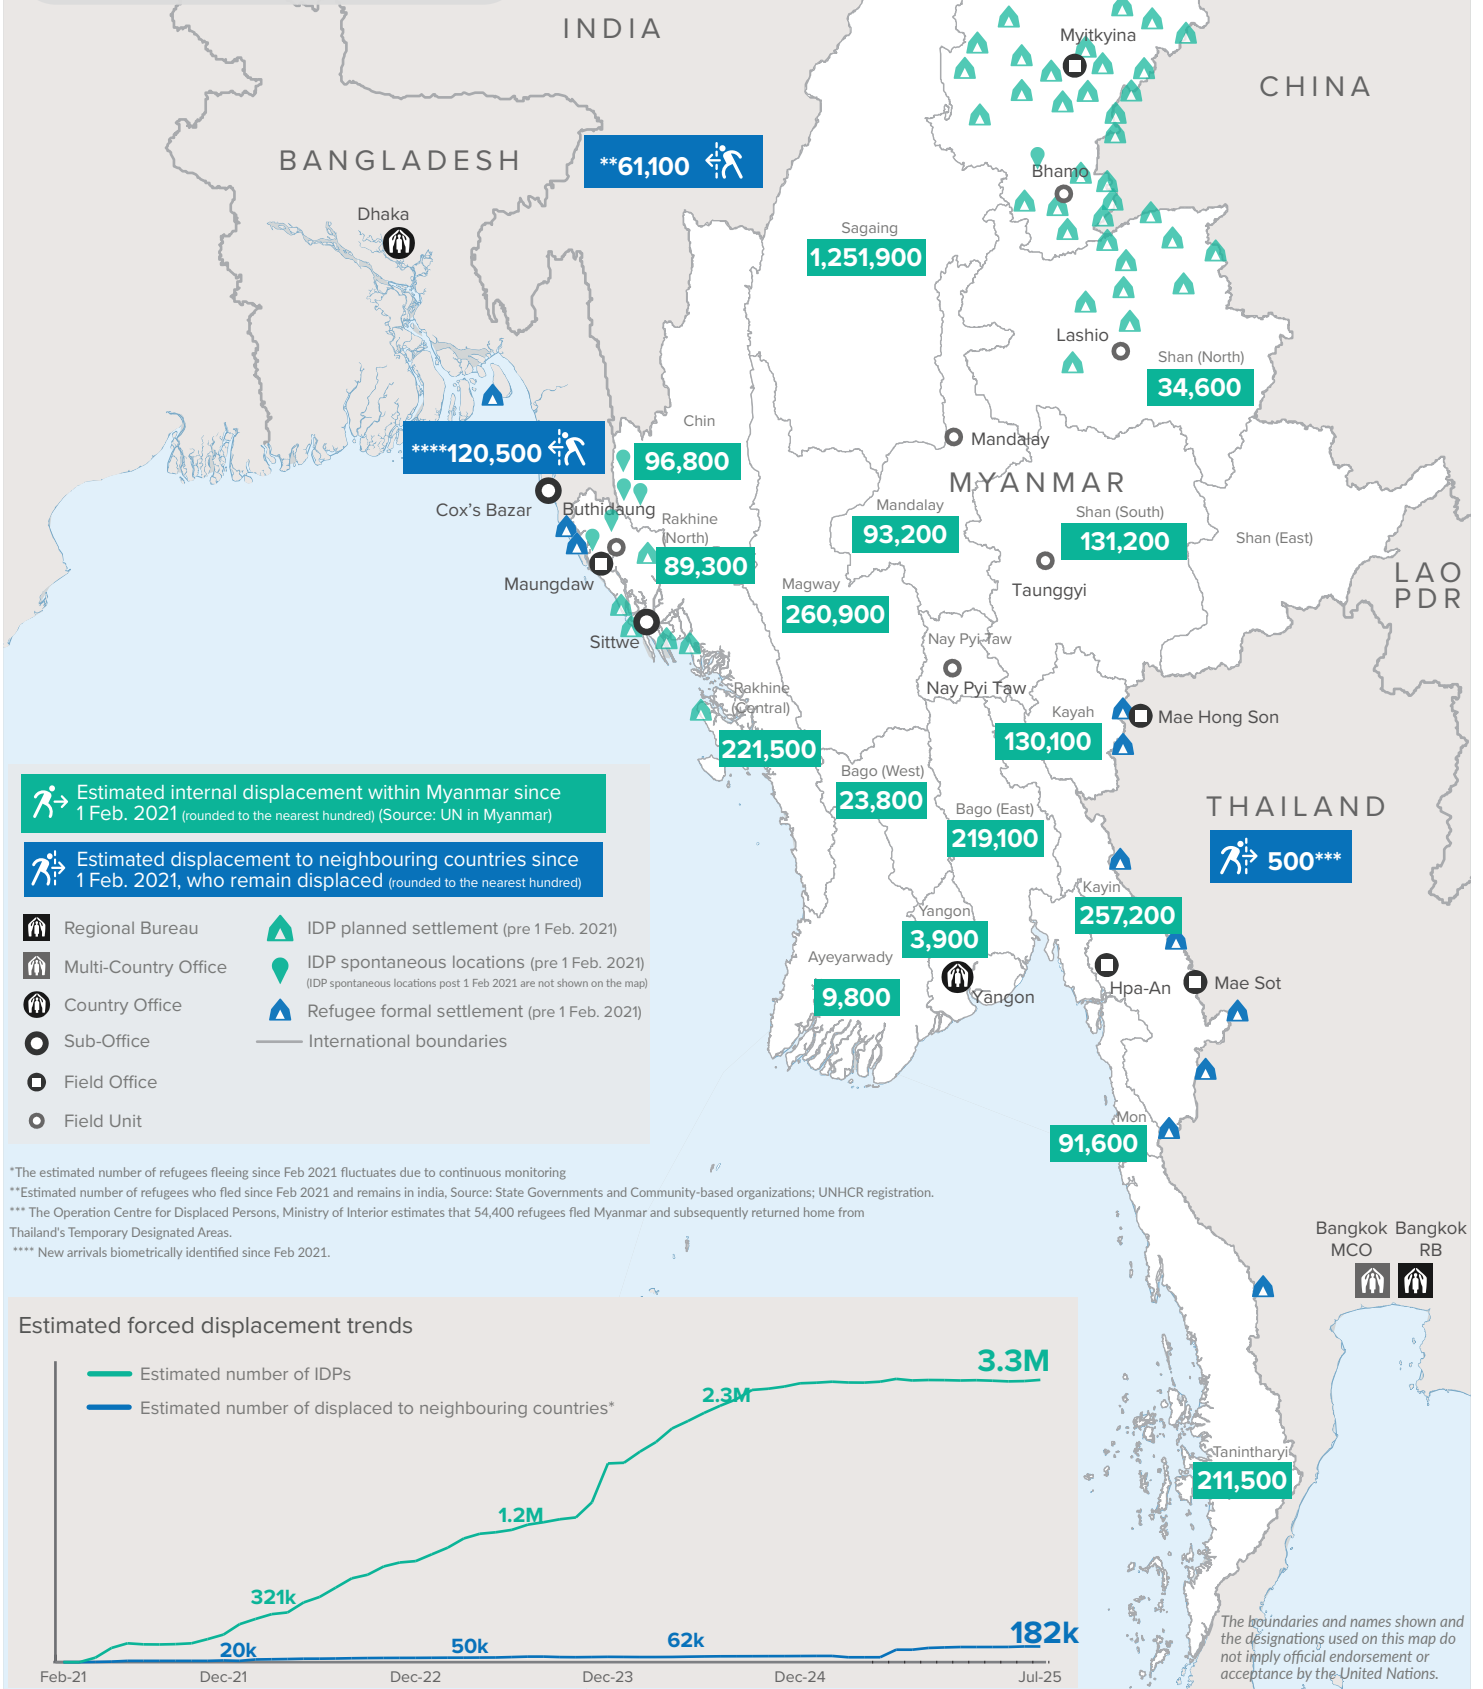

Key figures

 **3,282,900**
estimated number of IDPs

 **182,100***
estimated number of displaced to neighbouring countries

Key figures

3,552,900

Estimated total IDPs within Myanmar

270,000

 Estimated # of IDPs displaced prior to 1 Feb 2021
 (As of 31 Dec, 2024)

3,282,900

 Estimated # of IDPs displaced post 1 Feb 2021
 (As of 14 Jul, 2025)

 Prior to 1 Feb 2021

 Post 1 Feb 2021

Source : UN in Myanmar

The boundaries and names shown and the designations used on this map do not imply official endorsement or acceptance by the United Nations.