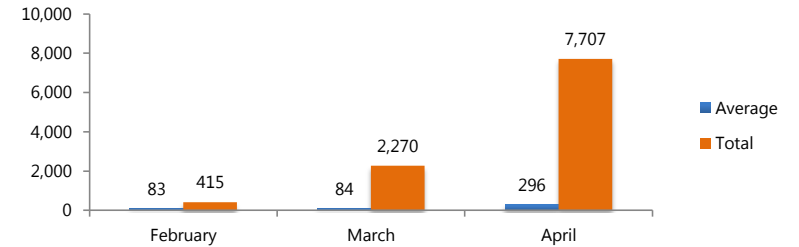

Yida site refugee statistics as of 8 May 2012

Registered in level 2 registration (up to 24 February 2012)	16,022
Registered since level 2 registration	16
Pre-registered by Samaritan's Purse/UNHCR (since 24 February 2012)	13,672
Newly pre-registered existing population in the camp	268
Total	29,978

Daily pre-registration figures

Month / Day	1	2	3	4	5	6	7	8	9	10	11	12	13	14	15	16	17	18	19	20	21	22	23	24	25	26	27	28	29	30	31	F	M	HH	Average	Total	
February																								77	103	S	133	18	84							83	415
March	22	55	71	S	98	107	78	67	125	157	S	49	90	143	97	133	95	S	214	49	63	48	33	45	S	118	45	112	66	57	33				84	2,270	
April	S	149	194	154	201	210	304	S	421	270	160	232	206	302	S	298	326	259	383	605	299	S	449	313	336	287	428	288	107	526				296	7,707		
May	616	688	725	538	336	377		734					S							S															546	3,280	
June																																					
July																																					
August																																					
September																																					
October																																					
November																																					
December																																					
																																				252	13,672