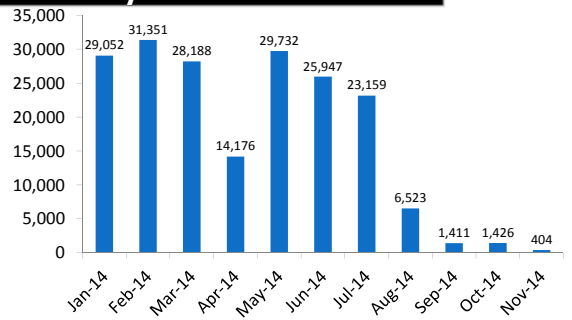

South Sudanese new arrivals in Gambella - Post 15th December 2013 (as of 02-December-2014)

TOTAL ARRIVALS

191,369 *
persons

AVERAGE ARRIVALS per day since start of 2014

571
persons

AVERAGE ARRIVALS per day since last week

97
persons

Breakdown by entry points

New ARRIVALS BY ENTRY POINTS

Arrivals by Month

Arrivals Relocation Statistics

*- This figure does not include the old caseload of 57,165 South Sudanese refugees registered pre 15th December 2013 [Breakdown: Pugnido = 43,213; Okugo = 3,952; Wanthowa- estimated 10,000]