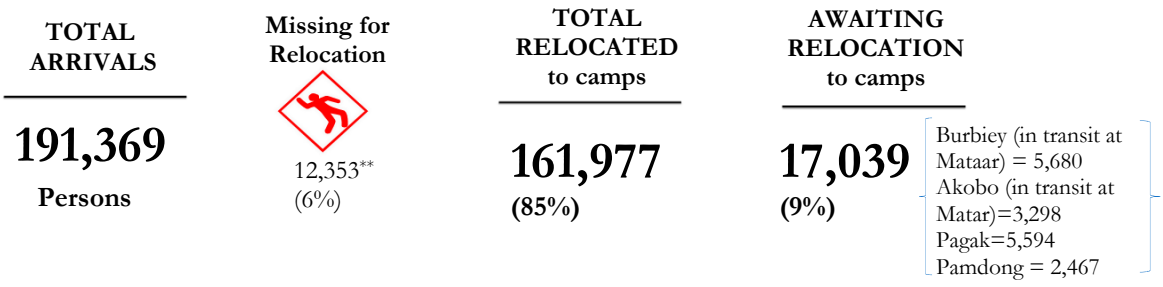

South Sudanese new arrivals in Gambella - Post 15th December 2013 (as of 02-December-2014)

TOTAL ARRIVALS

191,369 *
persons

AVERAGE ARRIVALS per day since start of 2014

571
persons

AVERAGE ARRIVALS per day since last week

97
persons

Breakdown by entry points

New ARRIVALS BY ENTRY POINTS

Arrivals by Month

Arrivals Relocation Statistics

*- This figure does not include the old caseload of 57,165 South Sudanese refugees registered pre 15th December 2013 [Breakdown: Pugnido = 43,213; Okugo = 3,952; Wanthowa- estimated 10,000]

* - In addition to 191369 South Sudanese refugees in Gambella region, there are 8,746 refugees at the camps in Assosa [Breakdown: Pre 15th Dec 2013 = 6,161; Post 15th Dec 2013 = 2,585]

** - Interviews with some refugees indicate that those with large livestock herds as well as traders and other categories were unwilling to move from border entry locations.