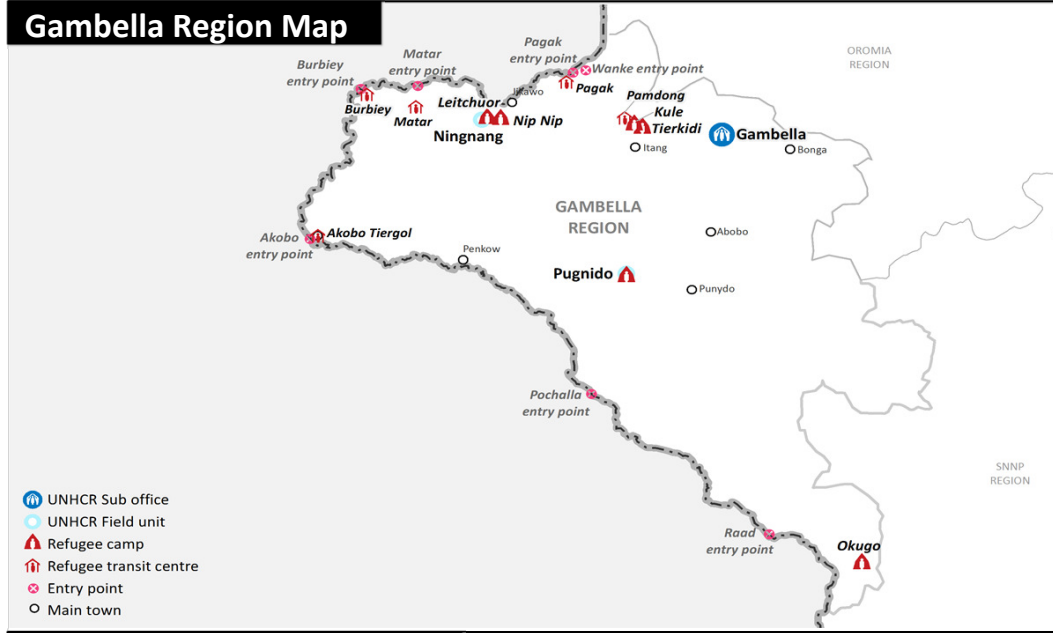

South Sudanese new arrivals in Gambella - Post 15th December 2013 (as of 02-December-2014)

TOTAL ARRIVALS

191,369 *
persons

AVERAGE ARRIVALS per day since start of 2014

571
persons

AVERAGE ARRIVALS per day since last week

97
persons

Breakdown by entry points

New ARRIVALS BY ENTRY POINTS

Arrivals by Month

Arrivals Relocation Statistics

*- This figure does not include the old caseload of 57,165 South Sudanese refugees registered pre 15th December 2013 [Breakdown: Pugnido = 43,213; Okugo = 3,952; Wanthowa- estimated 10,000]

* - In addition to 191369 South Sudanese refugees in Gambella region, there are 8,746 refugees at the camps in Assosa [Breakdown: Pre 15th Dec 2013 = 6,161; Post 15th Dec 2013 = 2,585]

** - Interviews with some refugees indicate that those with large livestock herds as well as traders and other categories were unwilling to move from border entry locations.