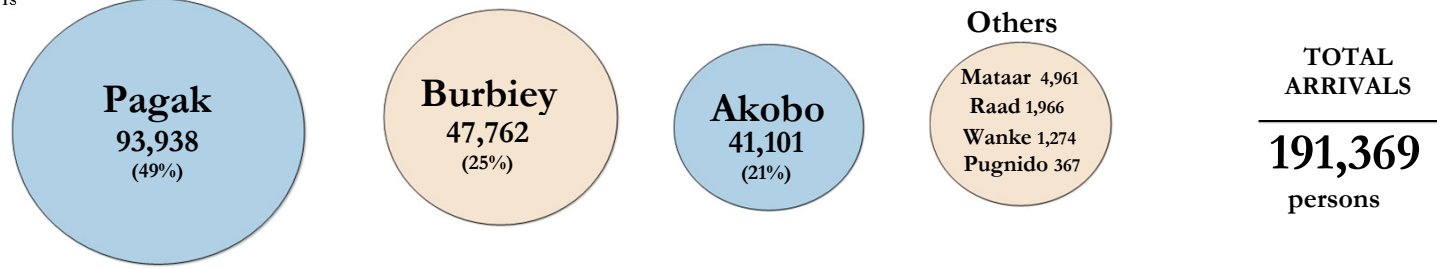

South Sudanese new arrivals in Gambella - Post 15th December 2013 (as of 02-December-2014)

TOTAL ARRIVALS

191,369 *
persons

AVERAGE ARRIVALS per day since start of 2014

571
persons

AVERAGE ARRIVALS per day since last week

97
persons

Breakdown by entry points

New ARRIVALS BY ENTRY POINTS

Arrivals by Month

Arrivals Relocation Statistics

*- This figure does not include the old caseload of 57,165 South Sudanese refugees registered pre 15th December 2013 [Breakdown: Pugnido = 43,213; Okugo = 3,952; Wanthowa- estimated 10,000]

* - In addition to 191369 South Sudanese refugees in Gambella region, there are 8,746 refugees at the camps in Assosa [Breakdown: Pre 15th Dec 2013 = 6,161; Post 15th Dec 2013 = 2,585]

** - Interviews with some refugees indicate that those with large livestock herds as well as traders and other categories were unwilling to move from border entry locations.