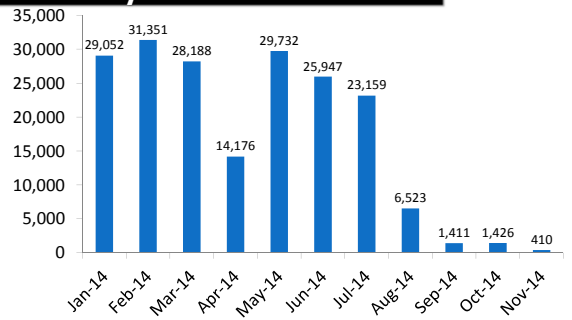

South Sudanese new arrivals in Gambella - Post 15th December 2013 (as of 05-December-2014)

TOTAL ARRIVALS

191,375 *
persons

AVERAGE ARRIVALS per day since start of 2014

566
persons

AVERAGE ARRIVALS per day since last week

53
persons

Breakdown by entry points

New ARRIVALS BY ENTRY POINTS

Arrivals by Month

Arrivals Relocation Statistics

*- This figure does not include the old caseload of 57,165 South Sudanese refugees registered pre 15th December 2013 [Breakdown: Pugnido = 43,213; Okugo = 3,952; Wanthowa- estimated 10,000]