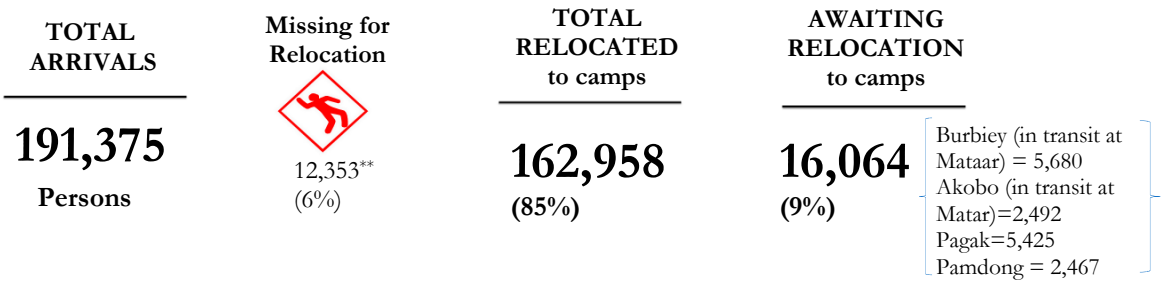

South Sudanese new arrivals in Gambella - Post 15th December 2013 (as of 05-December-2014)

TOTAL ARRIVALS

191,375 *
persons

AVERAGE ARRIVALS per day since start of 2014

566
persons

AVERAGE ARRIVALS per day since last week

53
persons

Breakdown by entry points

New ARRIVALS BY ENTRY POINTS

Arrivals by Month

Arrivals Relocation Statistics

*- This figure does not include the old caseload of 57,165 South Sudanese refugees registered pre 15th December 2013 [Breakdown: Pugnido = 43,213; Okugo = 3,952; Wanthowa- estimated 10,000]

* - In addition to 191375 South Sudanese refugees in Gambella region, there are 8,746 refugees at the camps in Assosa [Breakdown: Pre 15th Dec 2013 = 6,161; Post 15th Dec 2013 = 2,585]

** - Interviews with some refugees indicate that those with large livestock herds as well as traders and other categories were unwilling to move from border entry locations.