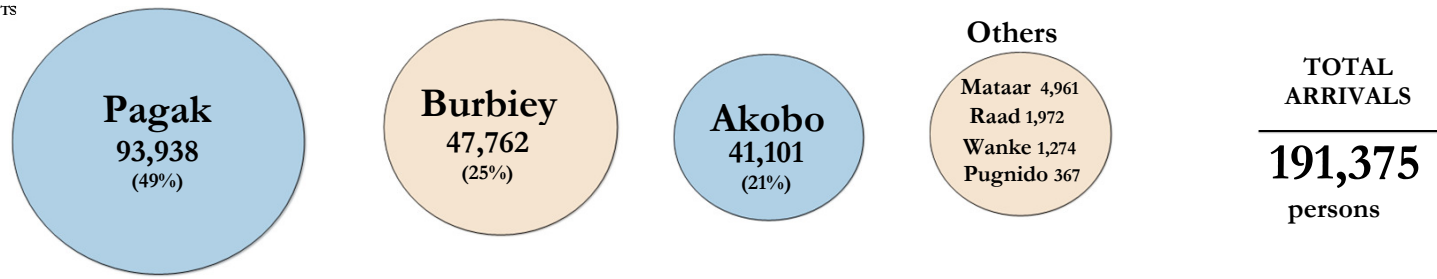

South Sudanese new arrivals in Gambella - Post 15th December 2013 (as of 05-December-2014)

TOTAL ARRIVALS

191,375 *
persons

AVERAGE ARRIVALS per day since start of 2014

566
persons

AVERAGE ARRIVALS per day since last week

53
persons

Breakdown by entry points

New ARRIVALS BY ENTRY POINTS

Arrivals by Month

Arrivals Relocation Statistics

*- This figure does not include the old caseload of 57,165 South Sudanese refugees registered pre 15th December 2013 [Breakdown: Pugnido = 43,213; Okugo = 3,952; Wanthowa- estimated 10,000]

* - In addition to 191375 South Sudanese refugees in Gambella region, there are 8,746 refugees at the camps in Assosa [Breakdown: Pre 15th Dec 2013 = 6,161; Post 15th Dec 2013 = 2,585]

** - Interviews with some refugees indicate that those with large livestock herds as well as traders and other categories were unwilling to move from border entry locations.