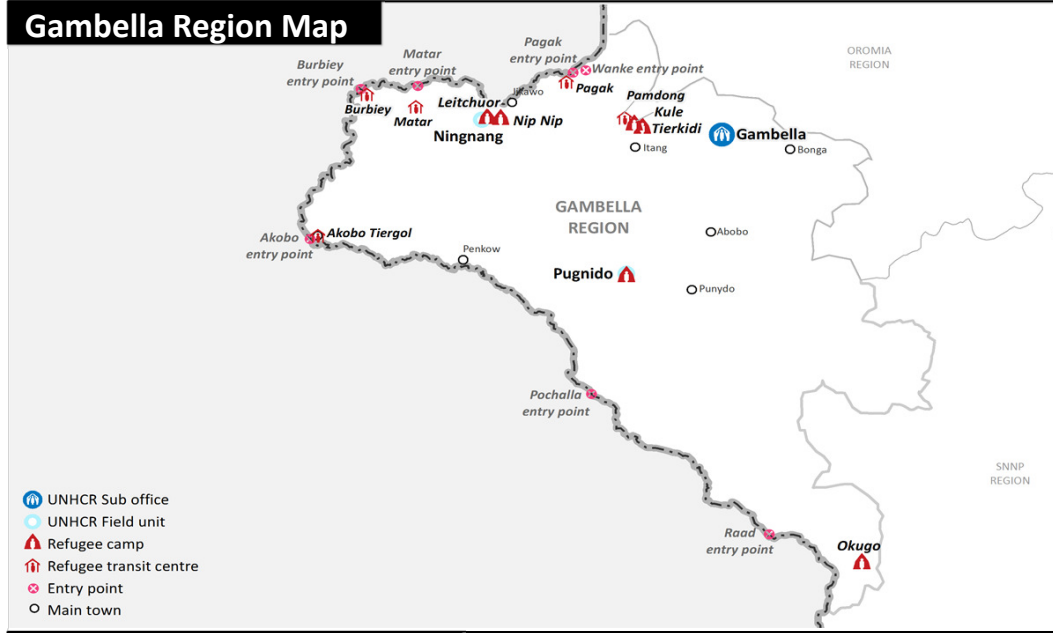

South Sudanese new arrivals in Gambella - Post 15th December 2013 (as of 05-December-2014)

TOTAL ARRIVALS

191,375 *
persons

AVERAGE ARRIVALS per day since start of 2014

566
persons

AVERAGE ARRIVALS per day since last week

53
persons

Breakdown by entry points

New ARRIVALS BY ENTRY POINTS

Arrivals by Month

Arrivals Relocation Statistics

*- This figure does not include the old caseload of 57,165 South Sudanese refugees registered pre 15th December 2013 [Breakdown: Pugnido = 43,213; Okugo = 3,952; Wanthowa- estimated 10,000]

* - In addition to 191375 South Sudanese refugees in Gambella region, there are 8,746 refugees at the camps in Assosa [Breakdown: Pre 15th Dec 2013 = 6,161; Post 15th Dec 2013 = 2,585]

** - Interviews with some refugees indicate that those with large livestock herds as well as traders and other categories were unwilling to move from border entry locations.