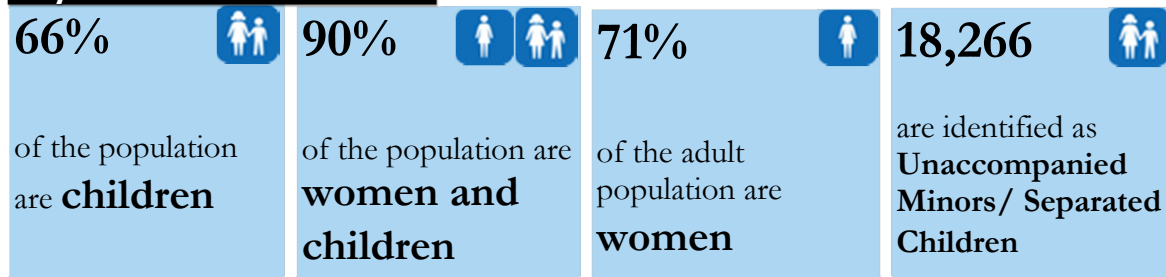

Key Statistics

Arrivals Transfer Statistics