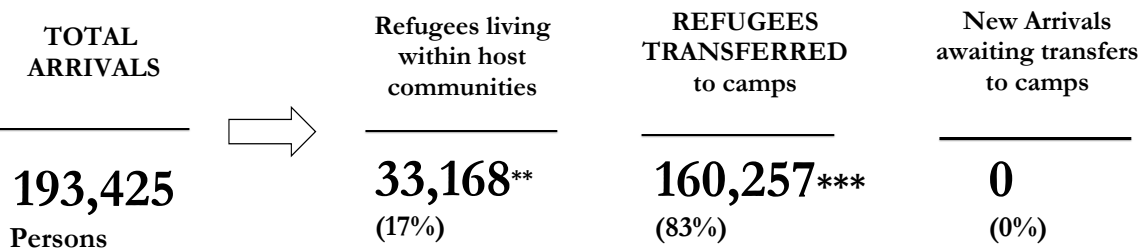

*- This figure does not include the old caseload of 57,976 South Sudanese refugees registered pre 15th December 2013 [Breakdown: Pugnido = 43,953; Okugo = 4,023, Wanthowa- estimated 10,000] In addition to 193425 South Sudanese refugees in Gambella region, there are 8,880 refugees at the camps in Assosa [Breakdown: Pre 15th Dec 2013 = 6,161; Post 15th Dec 2013 = 2,719]

** - This figure does not include the old caseload of 10,000 South Sudanese refugees living in Wanthowa Woreda arrived pre 15 December 2013.

*** - The figure includes 51341 refugees in Leitchour and Nip Nip refugee camps who will be relocated to new locations due to flooding concerns.