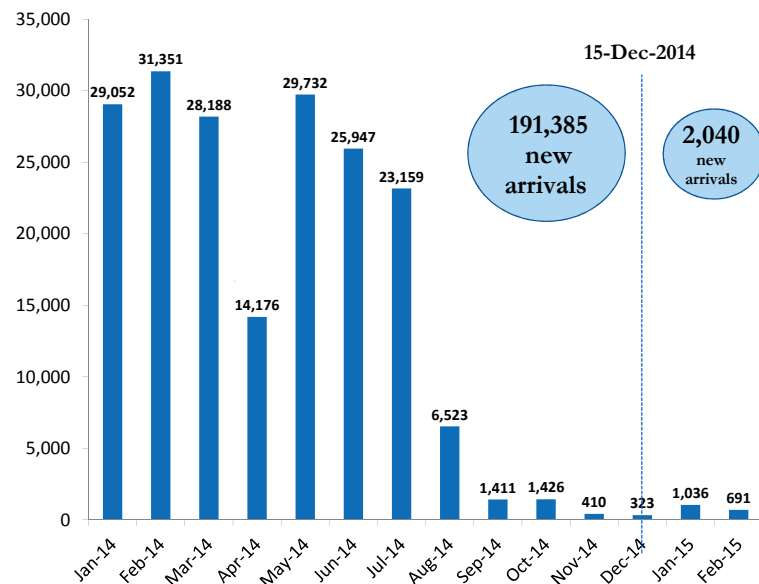

## Gambella Region Map

**TOTAL ARRIVALS**

**193,425 \***

persons

**AVERAGE ARRIVALS per day since start of 2014**

**462**

persons

**AVERAGE ARRIVALS per day since last week**

**65**

persons

## Arrivals by Month