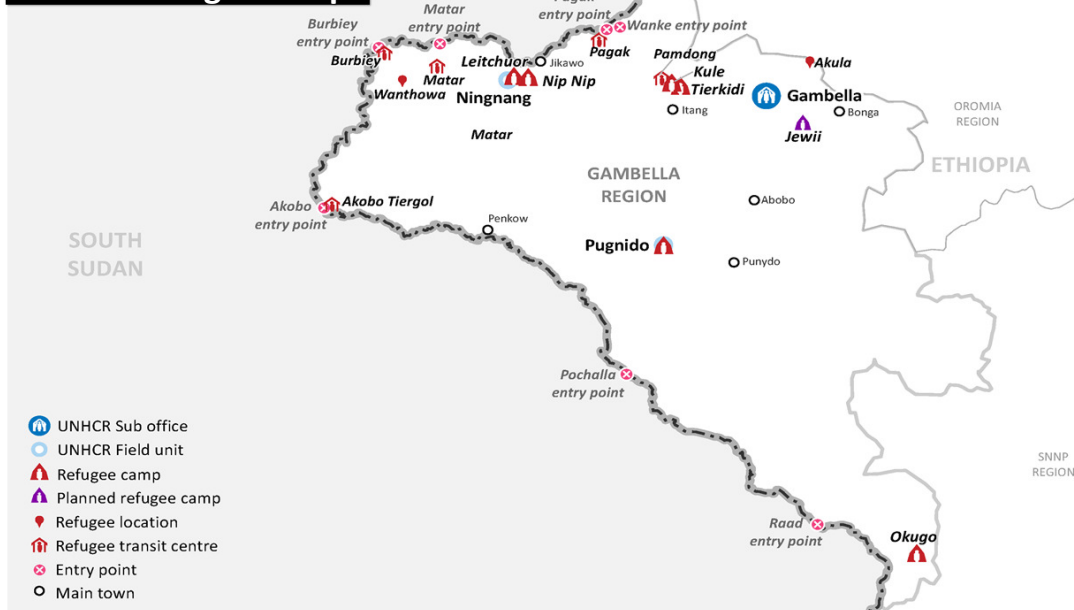

South Sudanese new arrivals in Gambella - Post 15th December 2013 (as of 14-April-2015)

Gambella Region Map

TOTAL ARRIVALS

196,832*
persons

AVERAGE ARRIVALS per day since start of 2014

421
persons

AVERAGE ARRIVALS per day since last week

85
persons

Arrivals by Month

Key Statistics

- 67%** of the population are **children**
- 90%** of the population are **women and children**
- 71%** of the adult population are **women**
- 18,559** are identified as **Unaccompanied Minors/ Separated Children**

*- This figure does not include the old caseload of 57,546 South Sudanese refugees registered pre 15th December 2013 [Breakdown: Pugnido = 43,477; Okugo = 4,069, Wanthowa- estimated 10,000]

In addition to 196,832 South Sudanese refugees in Gambella region, there are 8,978 refugees at the camps in Assosa [Breakdown: Pre 15th Dec 2013 = 6,161; Post 15th Dec 2013 = 2,817]

** - This figure does not include the old caseload of 10,000 South Sudanese refugees living in Wanthowa Woreda who arrived pre-15 December 2013.

*** - The figure includes 51,235 refugees in Leitchuor and Nip Nip refugee camps who will be relocated to new locations due to flooding concerns.