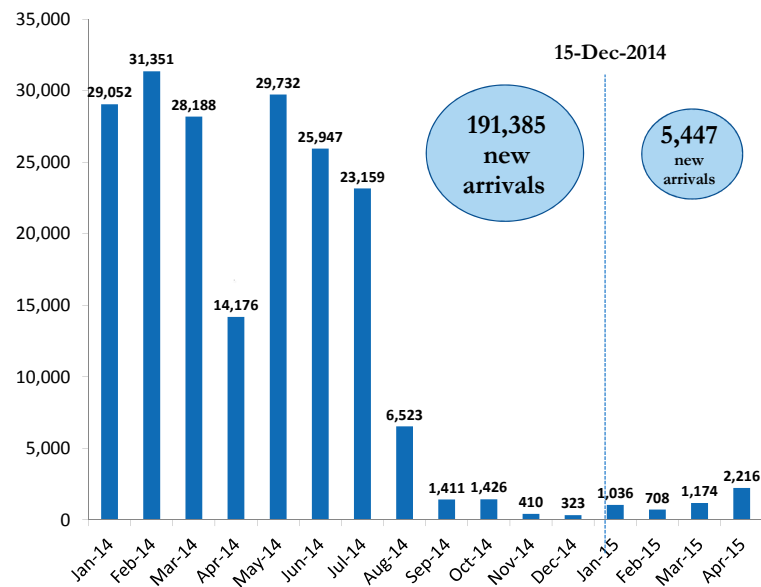

South Sudanese new arrivals in Gambella - Post 15th December 2013 (as of 14-April-2015)

Gambella Region Map

TOTAL ARRIVALS

196,832*
persons

AVERAGE ARRIVALS per day since start of 2014

421
persons

AVERAGE ARRIVALS per day since last week

85
persons

Arrivals by Month

Key Statistics

- 67%** of the population are **children**
- 90%** of the population are **women and children**
- 71%** of the adult population are **women**
- 18,559** are identified as **Unaccompanied Minors/ Separated Children**

Arrivals Transfer Statistics

TOTAL ARRIVALS	Refugees living within host communities	REFUGEES TRANSFERRED to camps	New Arrivals awaiting transfers to camps
196,832 Persons	32,427** (16.9%)	164,199*** (83%)	206 at Pagak (0.1%)