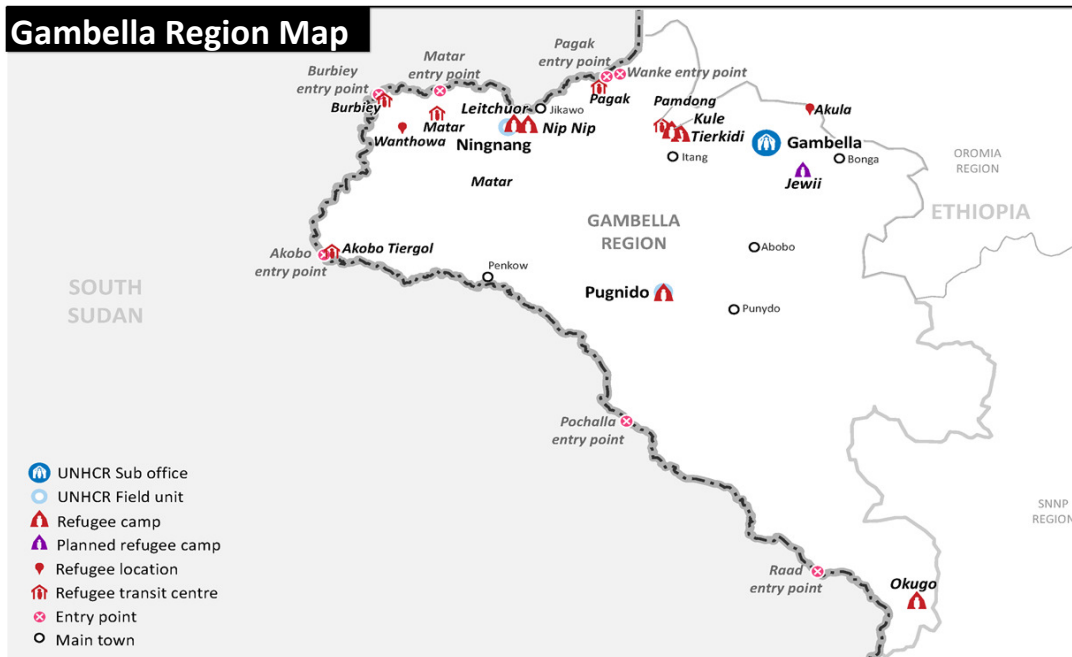

South Sudanese new arrivals in Gambella - Post 15th December 2013 (as of 24-April-2015)

Gambella Region Map

TOTAL ARRIVALS
198,484 *
persons

AVERAGE ARRIVALS per day since start of 2014
415
persons

AVERAGE ARRIVALS per day since last week
212
persons

Arrivals by Month

Key Statistics

- 67%** of the population are **children**
- 90%** of the population are **women and children**
- 71%** of the adult population are **women**
- 18,895** are identified as **Unaccompanied / Separated Children**

*- This figure does not include the old caseload of 57,795 South Sudanese refugees registered pre 15th December 2013 [Breakdown: Pugnido = 43,726; Okugo = 4,069, Wanthowa- estimated 10,000]

In addition to 198,484 South Sudanese refugees in Gambella region, there are 8,978 refugees at the camps in Assosa [Breakdown: Pre 15th Dec 2013 = 6,161; Post 15th Dec 2013 = 2,817]

**_- This figure does not include the old caseload of 10,000 South Sudanese refugees living in Wanthowa Woreda who arrived pre-15 December 2013.

***- The figure includes 51,241 refugees in Leitchuor and Nip Nip refugee camps who will be relocated to new locations due to flooding concerns.