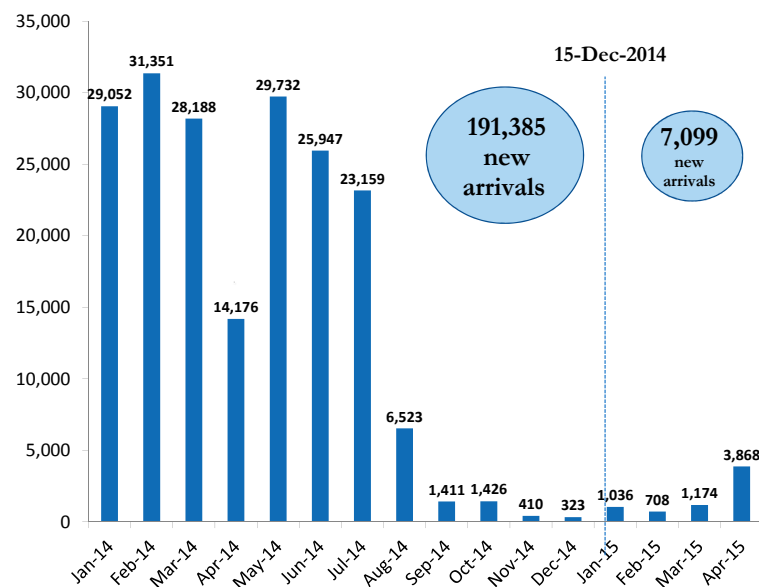

South Sudanese new arrivals in Gambella - Post 15th December 2013 (as of 24-April-2015)

Gambella Region Map

TOTAL ARRIVALS
198,484 *
persons

AVERAGE ARRIVALS per day since start of 2014
415
persons

AVERAGE ARRIVALS per day since last week
212
persons

Arrivals by Month

Key Statistics

- 67%** of the population are **children**
- 90%** of the population are **women and children**
- 71%** of the adult population are **women**
- 18,895** are identified as **Unaccompanied / Separated Children**

Arrivals Transfer Statistics

TOTAL ARRIVALS	Refugees living within host communities	REFUGEES TRANSFERRED to camps	New Arrivals awaiting transfers to camps
198,484 Persons	32,021** (16%)	166,047*** (83.8%)	416 (Akobo) (0.2%)