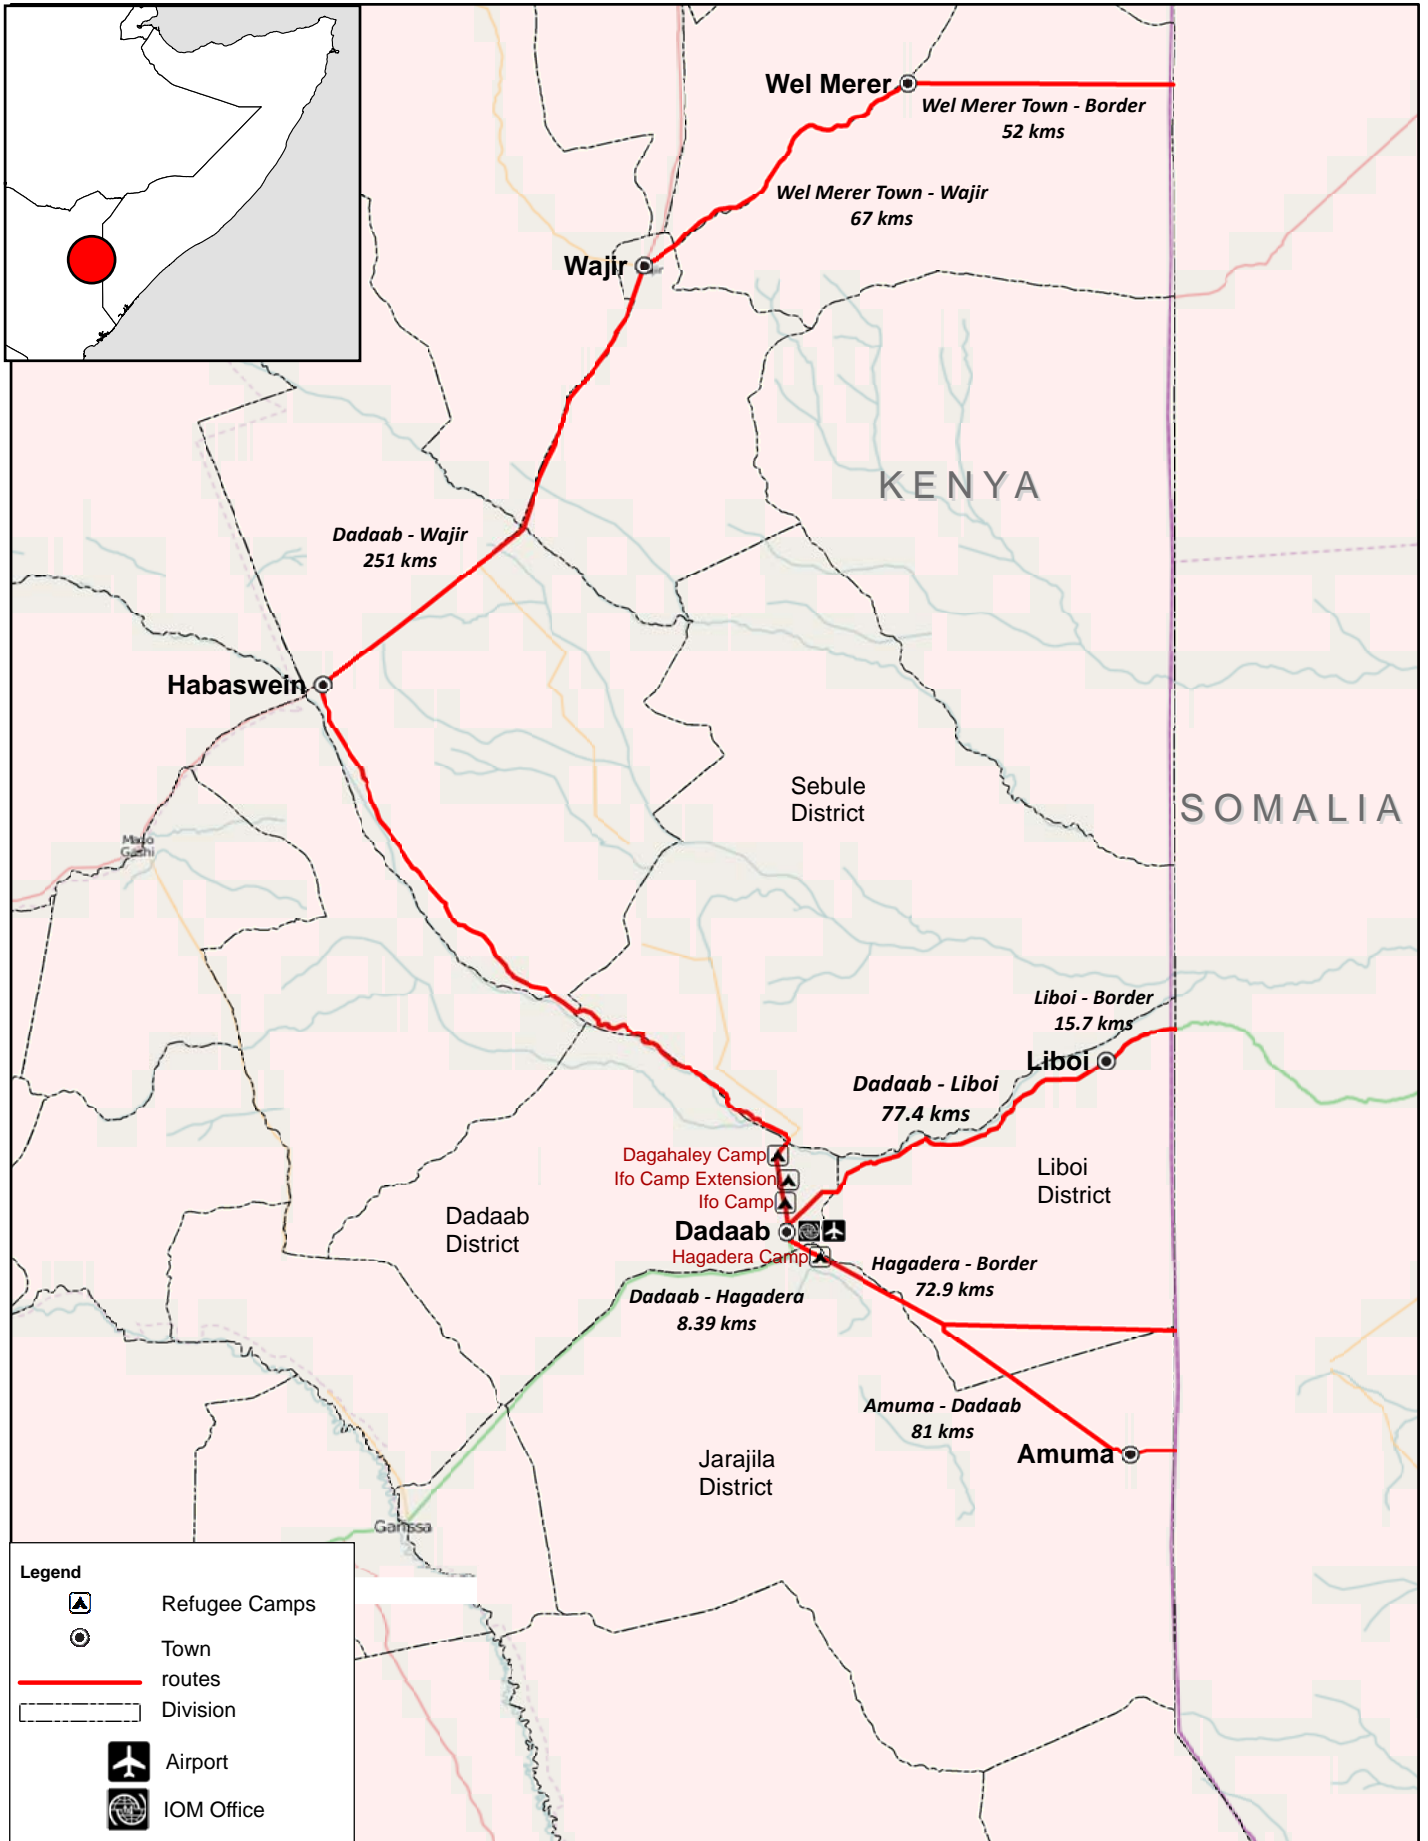

IOM Operation in Dadaab, Kenya

Emergency Response on the Horn of Africa Drought Crisis

International Organization for Migration (IOM)
Church Road, Off Rhapata Road, Westlands, Nairobi, Kenya
Tel: +254.20 44 44 167 | Fax: +254.20 44 49 577
Email: iomnairobi@iom.int | Website: <http://nairobi.iom.int>

Date: 2011-09-27

Please note that the town of Amuma has been placed on the map based on an estimated location (0°20'28.59"S - 40°54'55.50"E), until IOM staff on the ground provides more specific information.

The names and boundaries on this map do not imply acceptance or official recognition by the International Organization for Migration