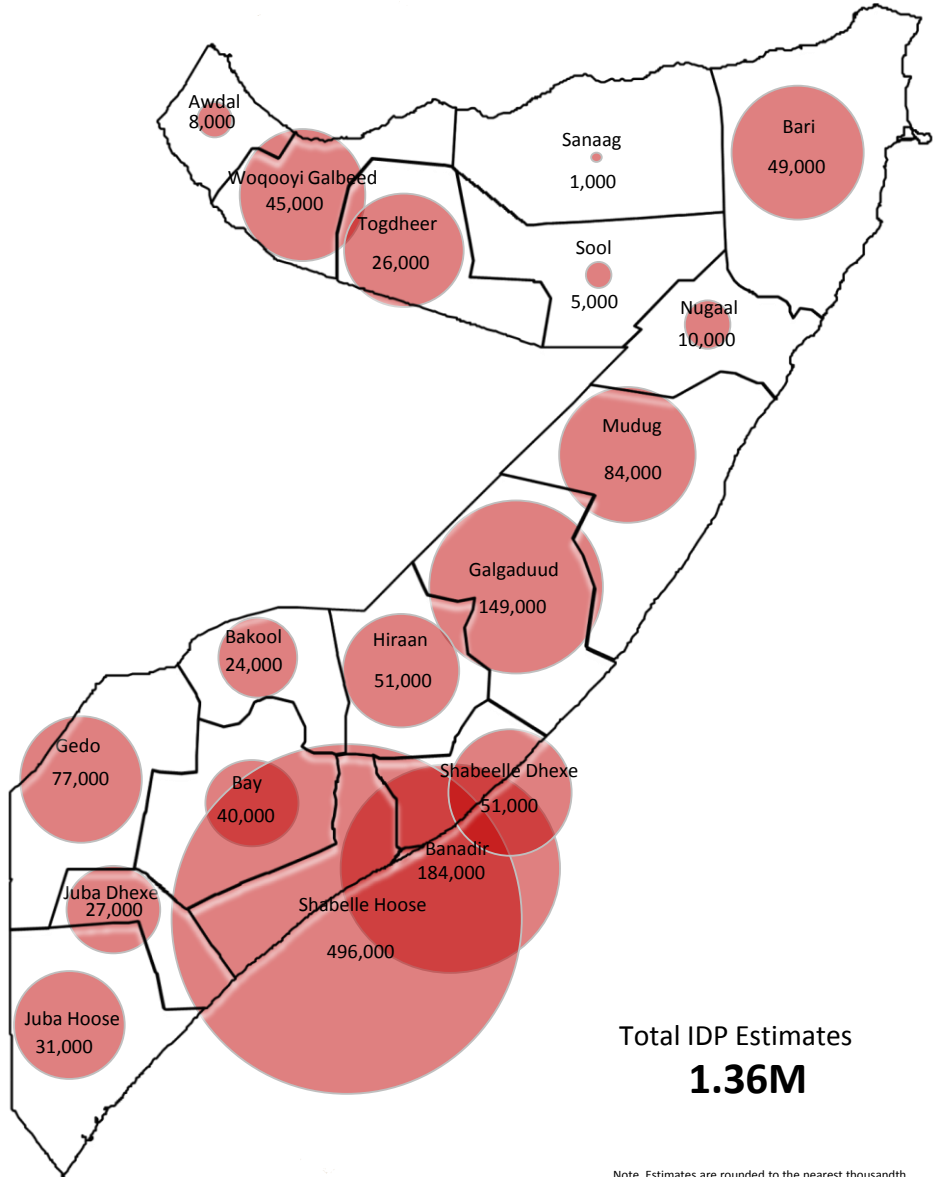

Total IDP Estimates
1.36M