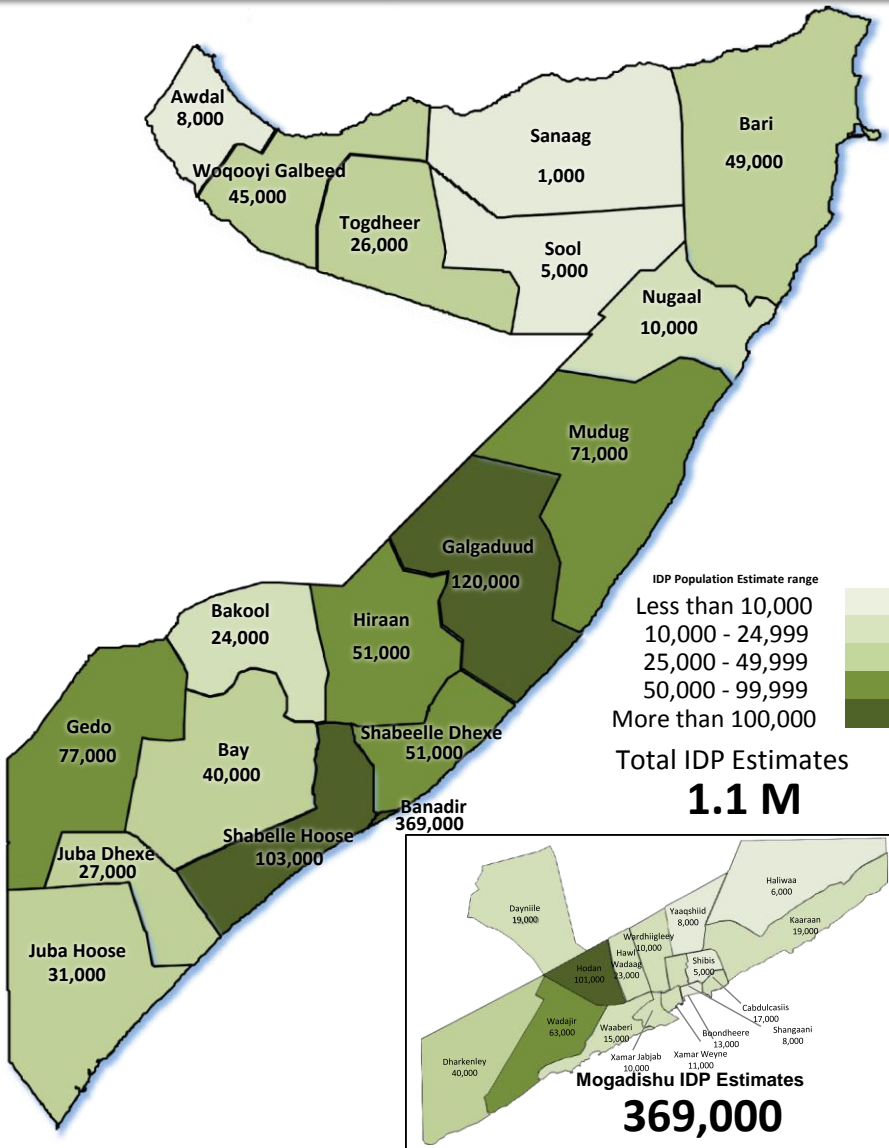

Total IDPs by Region

July - 2014

UNHCR Somalia Nairobi, Kenya	
Sources: UNHCR Office, Various IDP assessments, Global Insight digital mapping © 2008 Esri, Inc., Technologies Ltd.	
The boundaries and names shown and the designation used on this map do not imply official endorsement or acceptance by the United Nations.	

Total IDP Estimates
1.1 M

Mogadishu IDP Estimates
369,000

Note, Estimates are rounded to the nearest thousandth.